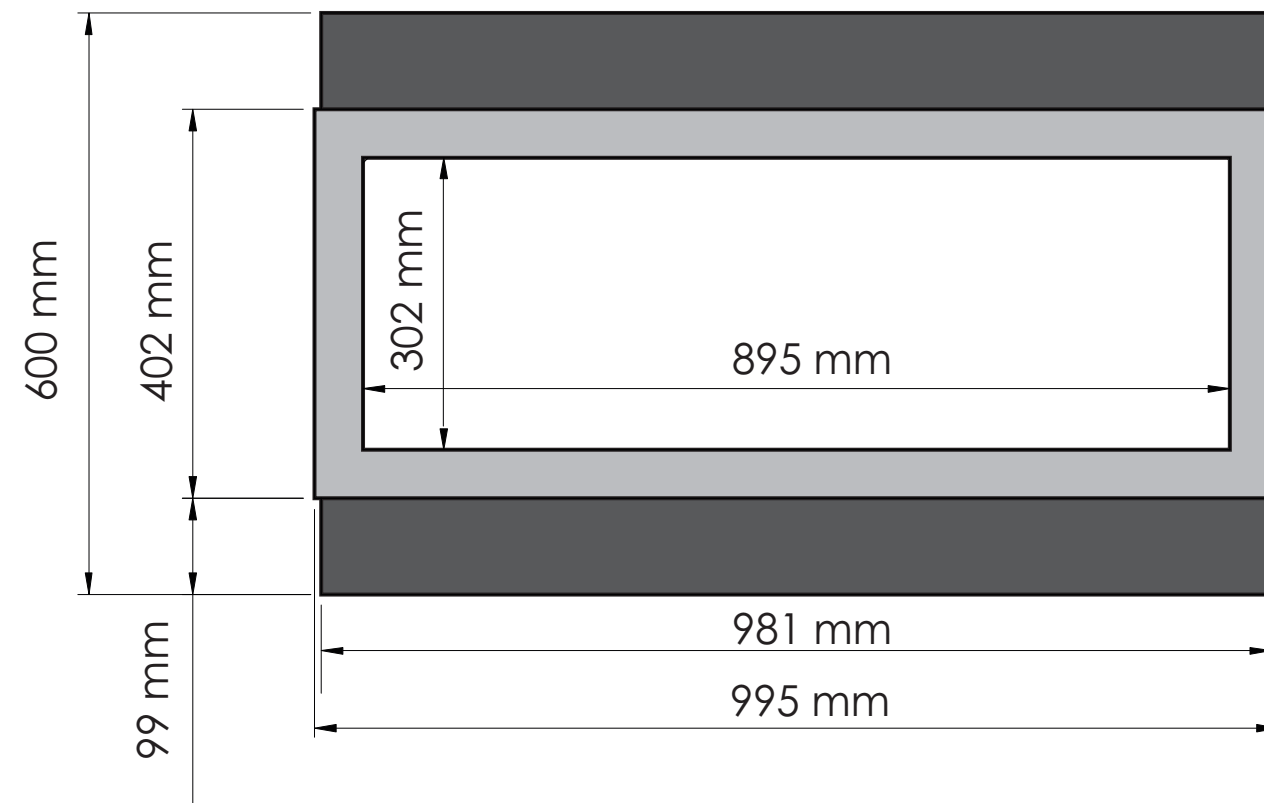

TECHNICAL SPECIFICATIONS		
VOLTS	120	
AMPS	12.5	
WATTS	1500	
HEATER	HIGH	1500 watts
	LOW	750 watts
NO HEATER	22 watts	
LAMPS	QUANTITY	LED
	WATTS	
	TOTAL WATTS	22 watts
ROTOR MOTOR	1 at 5 watts	
HEIGHT, WIDTH, DEPTH	23 5/8 x 38 5/8 x 6 3/4	
GLASS VIEWING OPENING	11 7/8 x 34 1/4	
SURROUND SIZE	15 7/8 x 39 1/8	
SHIPPING SIZE	25 1/4 x 49 3/4 x 9 3/4	
SHIPPING WEIGHT	UNIT	89 lbs
	GLASS FRONT	Included
PLUG LOCATION	Left Side	
CORD LENGTH	76"	
APPROX. HEATING AREA	400 sq ft	

SERIES BUILT IN	MODEL BI-40-SLIM		REV 1
SCALE 1" = 1'-0"	DATE: 7/1/2015		SHEET 1 OF 1

TECHNICAL SPECIFICATIONS		
VOLTS	120	
AMPS	12.5	
WATTS	1500	
HEATER	HIGH	1500 watts
	LOW	750 watts
NO HEATER	22 watts	
LAMPS	QUANTITY	LED
	WATTS	
	TOTAL WATTS	22 watts
ROTOR MOTOR	1 at 5 watts	
HEIGHT, WIDTH, DEPTH	60 x 98.1 x 17.2 cm	
GLASS VIEWING OPENING	30.2 x 56.5cm	
SURROUND SIZE	40.2 x 99.5 cm	
SHIPPING SIZE	64 x 125.9 x 24.8 cm	
SHIPPING WEIGHT	UNIT	40 kg
	GLASS FRONT	Included
PLUG LOCATION	Left Side	
CORD LENGTH	193 cm	
APPROX. HEATING AREA	37 sqm	

Amantii

SERIES BUILT IN	MODEL BI-40-SLIM		REV 1
SCALE 1:12	DATE: 7/1/2015		SHEET 1 OF 1