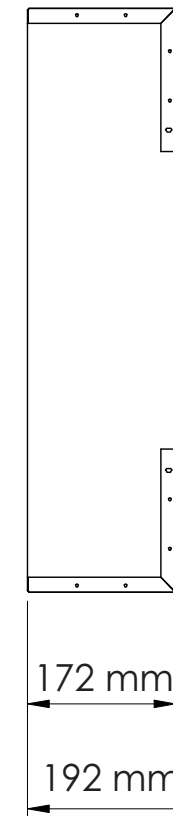

TECHNICAL SPECIFICATIONS		
VOLTS	120	
AMPS	12.5	
WATTS	1500	
HEATER	HIGH	1500 watts
	LOW	750 watts
NO HEATER	22 watts	
LAMPS	QUANTITY	LED
	WATTS	
	TOTAL WATTS	22 watts
ROTOR MOTOR	1 at 5 watts	
HEIGHT, WIDTH, DEPTH	23 5/8 x 38 5/8 x 6 3/4	
GLASS VIEWING OPENING	11 7/8 x 34 1/4	
SURROUND SIZE	15 7/8 x 39 1/8	
SHIPPING SIZE	25 1/4 x 49 3/4 x 9 3/4	
SHIPPING WEIGHT	UNIT	89 lbs
	GLASS FRONT	Included
PLUG LOCATION	Left Side	
CORD LENGTH	76"	
APPROX. HEATING AREA	400 sq ft	

SERIES BUILT IN	MODEL BI-40-SLIM		REV 1
SCALE 1" = 1'-0"	DATE: 7/1/2015		SHEET 1 OF 1

TECHNICAL SPECIFICATIONS		
VOLTS	120	
AMPS	12.5	
WATTS	1500	
HEATER	HIGH	1500 watts
	LOW	750 watts
NO HEATER	22 watts	
LAMPS	QUANTITY	LED
	WATTS	
	TOTAL WATTS	22 watts
ROTOR MOTOR	1 at 5 watts	
HEIGHT, WIDTH, DEPTH	60 x 98.1 x 17.2 cm	
GLASS VIEWING OPENING	30.2 x 56.5cm	
SURROUND SIZE	40.2 x 99.5 cm	
SHIPPING SIZE	64 x 125.9 x 24.8 cm	
SHIPPING WEIGHT	UNIT	40 kg
	GLASS FRONT	Included
PLUG LOCATION	Left Side	
CORD LENGTH	193 cm	
APPROX. HEATING AREA	37 sqm	

Amantii

SERIES BUILT IN	MODEL BI-40-SLIM		REV 1
SCALE 1:12	DATE: 7/1/2015		SHEET 1 OF 1