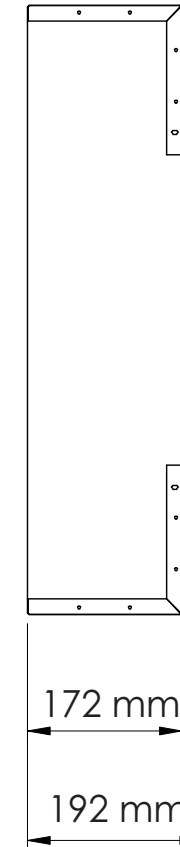

TECHNICAL SPECIFICATIONS		
VOLTS	120	
AMPS	12.5	
WATTS	1500	
HEATER	HIGH	1500 watts
	LOW	750 watts
NO HEATER	22 watts	
LAMPS	QUANTITY	LED
	WATTS	
	TOTAL WATTS	22 watts
ROTOR MOTOR	1 at 5 watts	
HEIGHT, WIDTH, DEPTH	23 1/2 x 58 5/8 x 6 3/4	
GLASS VIEWING OPENING	11 7/8 x 55 1/4"	
SURROUND SIZE	15 3/4" x 59 1/8"	
SHIPPING SIZE	25 1/2 x 69 3/4 x 9 3/4"	
SHIPPING WEIGHT	124 lbs	
GLASS FRONT	UNIT	
		Included
PLUG LOCATION	Left Side	
CORD LENGTH	76"	
APPROX. HEATING AREA	400 sq ft	

SERIES BUILT IN	MODEL BI-60-SLIM		REV 1
SCALE 1" = 1'-0"	DATE: 7/1/2015		SHEET 1 OF 1

TECHNICAL SPECIFICATIONS

VOLTS		120
AMPS		12.5
WATTS		1500
HEATER	HIGH	1500 watts
	LOW	750 watts
NO HEATER		22 watts
LAMPS	QUANTITY	LED
	WATTS	
	TOTAL WATTS	22 watts
ROTOR MOTOR		1 at 5 watts
HEIGHT, WIDTH, DEPTH		60 x 148.9 x 17.2 cm
GLASS VIEWING OPENING		30.2 x 140.3 cm
SURROUND SIZE		40.2 x 150.3 cm
SHIPPING SIZE		64 x 176.7 x 24.8 cm
SHIPPING WEIGHT		56 kg
GLASS FRONT	UNIT	
		Included
PLUG LOCATION		Left Side
CORD LENGTH		193 cm
APPROX. HEATING AREA		37 sqm

SERIES BUILT IN	MODEL BI-60-SLIM		REV 1
SCALE 1:12	DATE: 7/1/2015		SHEET 1 OF 1