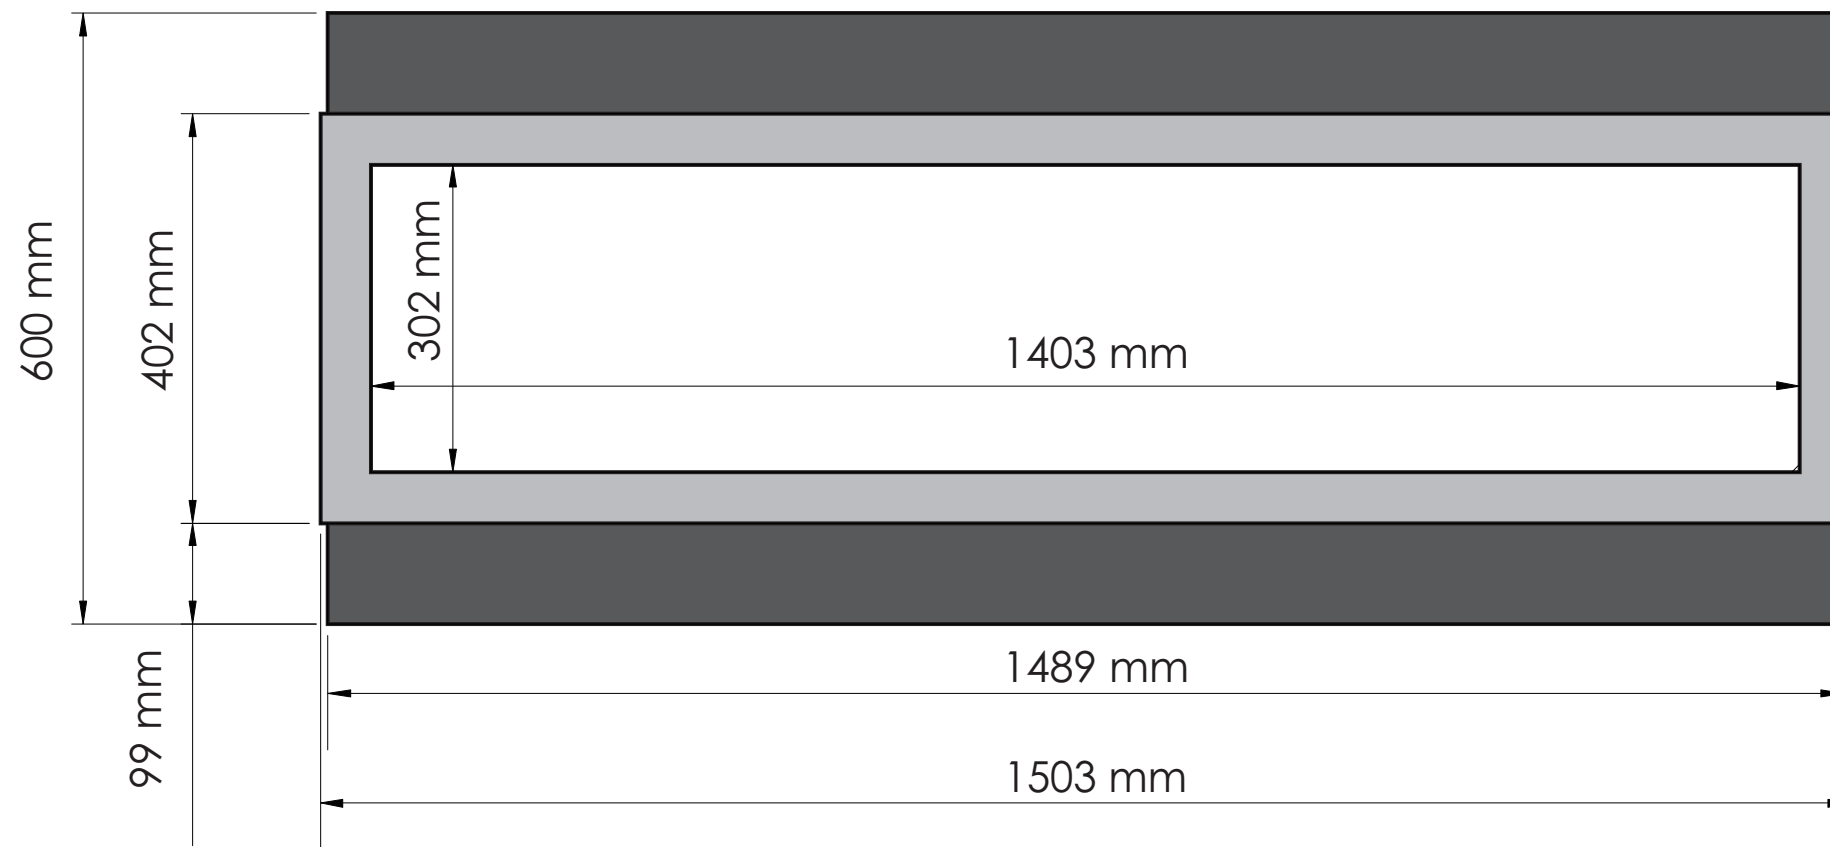

TECHNICAL SPECIFICATIONS		
VOLTS	120	
AMPS	12.5	
WATTS	1500	
HEATER	HIGH	1500 watts
	LOW	750 watts
NO HEATER	22 watts	
LAMPS	QUANTITY	LED
	WATTS	
	TOTAL WATTS	22 watts
ROTOR MOTOR	1 at 5 watts	
HEIGHT, WIDTH, DEPTH	23 1/2 x 58 5/8 x 6 3/4	
GLASS VIEWING OPENING	11 7/8 x 55 1/4"	
SURROUND SIZE	15 3/4" x 59 1/8"	
SHIPPING SIZE	25 1/2 x 69 3/4 x 9 3/4"	
SHIPPING WEIGHT	124 lbs	
GLASS FRONT	UNIT	
		Included
PLUG LOCATION	Left Side	
CORD LENGTH	76"	
APPROX. HEATING AREA	400 sq ft	

SERIES BUILT IN	MODEL BI-60-SLIM		REV 1
SCALE 1" = 1'-0"	DATE: 7/1/2015		SHEET 1 OF 1

TECHNICAL SPECIFICATIONS

VOLTS		120
AMPS		12.5
WATTS		1500
HEATER	HIGH	1500 watts
	LOW	750 watts
NO HEATER		22 watts
LAMPS	QUANTITY	LED
	WATTS	
	TOTAL WATTS	22 watts
ROTOR MOTOR		1 at 5 watts
HEIGHT, WIDTH, DEPTH		60 x 148.9 x 17.2 cm
GLASS VIEWING OPENING		30.2 x 140.3 cm
SURROUND SIZE		40.2 x 150.3 cm
SHIPPING SIZE		64 x 176.7 x 24.8 cm
SHIPPING WEIGHT		56 kg
GLASS FRONT	UNIT	
		Included
PLUG LOCATION		Left Side
CORD LENGTH		193 cm
APPROX. HEATING AREA		37 sqm

SERIES BUILT IN	MODEL BI-60-SLIM		REV 1
SCALE 1:12	DATE: 7/1/2015		SHEET 1 OF 1