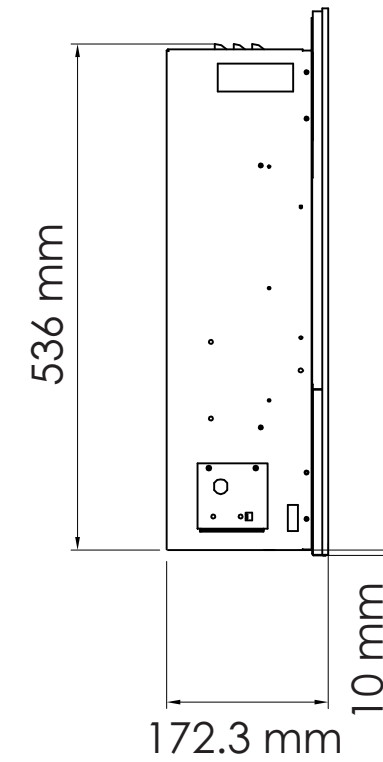

TECHNICAL SPECIFICATIONS		
VOLTS		120
AMPS		12.5
WATTS		1500
HEATER	HIGH	1500 watts
	LOW	750 watts
NO HEATER		22 watts
LAMPS	QUANTITY	LED
	WATTS	
	TOTAL WATTS	22 watts
ROTOR MOTOR		1 at 5 watts
HEIGHT, WIDTH, DEPTH		21 1/4 x 47 1/2 x 6 1/8
GLASS VIEWING OPENING		45 1/2 x 10
GLASS SIZE		57 1/2 x 23
SHIPPING SIZE		60 3/4 x 10 1/4 x 26 1/4
SHIPPING WEIGHT		82.2 lbs
GLASS FRONT	UNIT	
		Included
PLUG LOCATION		Left Side
CORD LENGTH		76"
APPROX. HEATING AREA		400 sq ft

SERIES WM-BI	MODEL WM-BI-48-5823 WM-BI-48-5823-WHTGLS WM-BI-FI-48-5823-BLKGLS		REV 1
SCALE 1" = 1'-0"	DATE: 04/08/2013		SHEET 1 OF 1

TECHNICAL SPECIFICATIONS		
VOLTS	120	
AMPS	12.5	
WATTS	1500	
HEATER	HIGH	1500 watts
	LOW	750 watts
NO HEATER	22 watts	
LAMPS	QUANTITY	LED
	WATTS	
	TOTAL WATTS	22 watts
ROTOR MOTOR	1 at 5 watts	
HEIGHT, WIDTH, DEPTH	53.6 x 120.6 x 15.5 cm	
GLASS VIEWING OPENING	115.5 x 25.4 cm	
GLASS SIZE	146 x 58.4 cm	
SHIPPING SIZE	154.5 x 25.8 x 66.4 cm	
SHIPPING WEIGHT	37.4 kg	
GLASS FRONT	UNIT	
		Included
PLUG LOCATION	Left Side	
CORD LENGTH	193 cm	
APPROX. HEATING AREA	37 sqm	

SERIES WM-BI	MODEL WM-BI-48-5823 WM-BI-48-5823-WHTGLS WM-BI-FI-48-5823-BLKGLS		REV 1
SCALE 1:12	DATE: 04/08/2013	SHEET 1 OF 1	