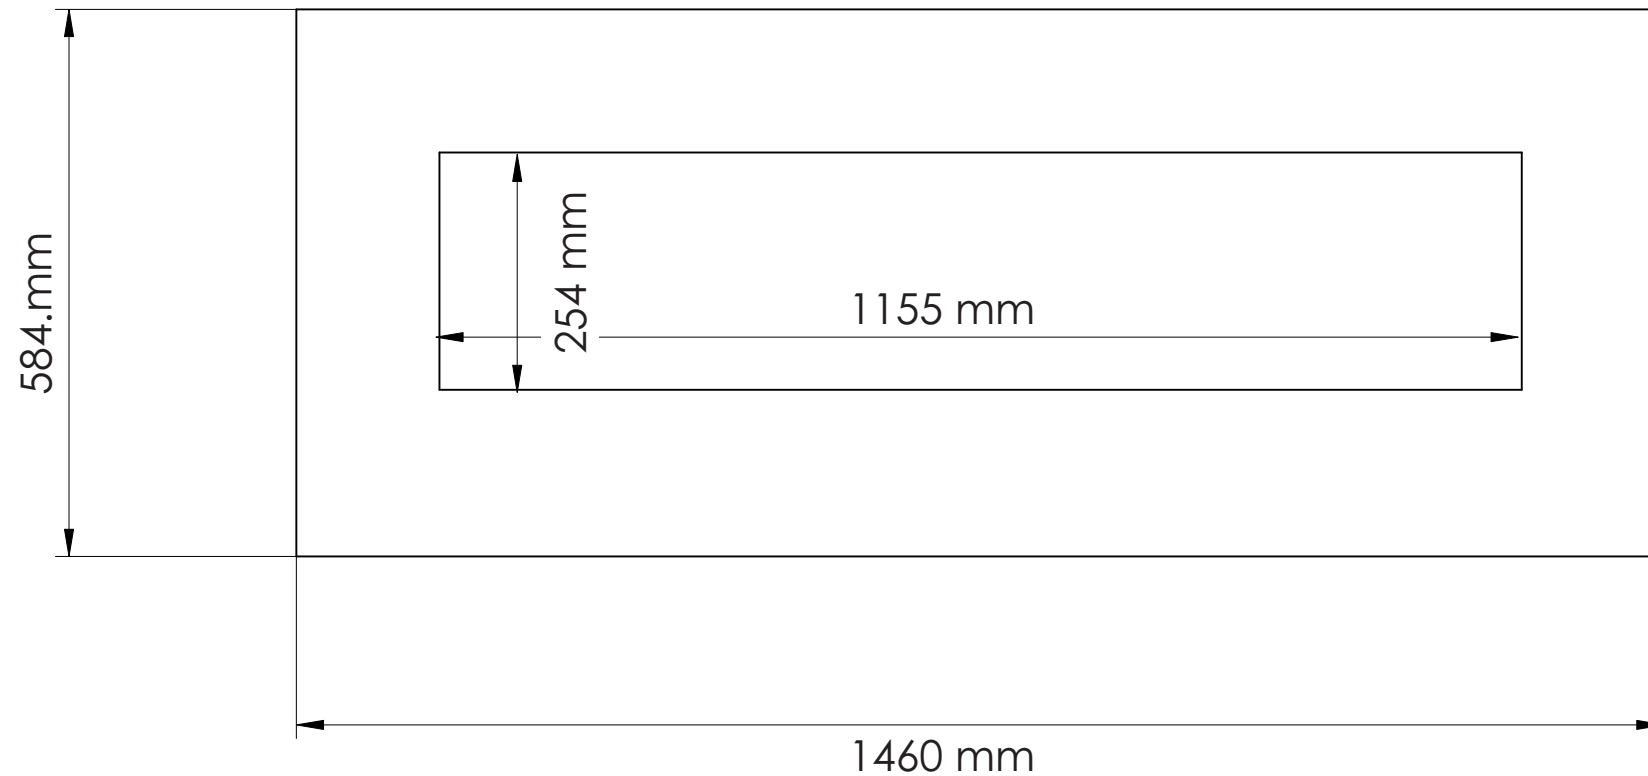

TECHNICAL SPECIFICATIONS		
VOLTS		120
AMPS		12.5
WATTS		1500
HEATER	HIGH	1500 watts
	LOW	750 watts
NO HEATER		22 watts
LAMPS	QUANTITY	LED
	WATTS	
	TOTAL WATTS	22 watts
ROTOR MOTOR		1 at 5 watts
HEIGHT, WIDTH, DEPTH		21 1/4 x 47 1/2 x 6 1/8
GLASS VIEWING OPENING		45 1/2 x 10
GLASS SIZE		57 1/2 x 23
SHIPPING SIZE		60 3/4 x 10 1/4 x 26 1/4
SHIPPING WEIGHT		82.2 lbs
GLASS FRONT	UNIT	
		Included
PLUG LOCATION		Left Side
CORD LENGTH		76"
APPROX. HEATING AREA		400 sq ft

SERIES WM-BI	MODEL WM-BI-48-5823 WM-BI-48-5823-WHTGLS WM-BI-FI-48-5823-BLKGLS		REV 1
SCALE 1" = 1'-0"	DATE: 04/08/2013		SHEET 1 OF 1

TECHNICAL SPECIFICATIONS		
VOLTS	120	
AMPS	12.5	
WATTS	1500	
HEATER	HIGH	1500 watts
	LOW	750 watts
NO HEATER	22 watts	
LAMPS	QUANTITY	LED
	WATTS	
	TOTAL WATTS	22 watts
ROTOR MOTOR	1 at 5 watts	
HEIGHT, WIDTH, DEPTH	53.6 x 120.6 x 15.5 cm	
GLASS VIEWING OPENING	115.5 x 25.4 cm	
GLASS SIZE	146 x 58.4 cm	
SHIPPING SIZE	154.5 x 25.8 x 66.4 cm	
SHIPPING WEIGHT	37.4 kg	
GLASS FRONT	UNIT	
		Included
PLUG LOCATION	Left Side	
CORD LENGTH	193 cm	
APPROX. HEATING AREA	37 sqm	

SERIES WM-BI	MODEL WM-BI-48-5823 WM-BI-48-5823-WHTGLS WM-BI-FI-48-5823-BLKGLS		REV 1
SCALE 1:12	DATE: 04/08/2013	SHEET 1 OF 1	