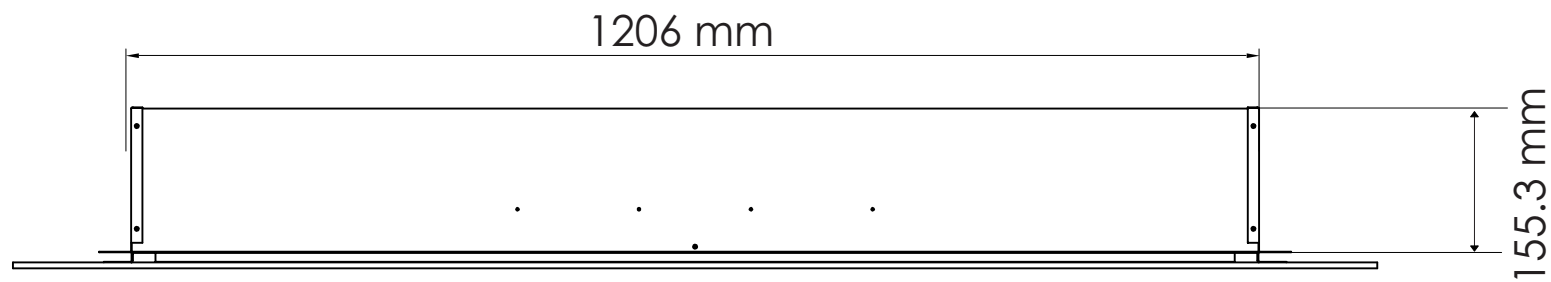

TECHNICAL SPECIFICATIONS		
VOLTS		120
AMPS		12.5
WATTS		1500
HEATER	HIGH	1500 watts
	LOW	750 watts
NO HEATER		22 watts
LAMPS	QUANTITY	LED
	WATTS	
	TOTAL WATTS	22 watts
ROTOR MOTOR		1 at 5 watts
HEIGHT, WIDTH, DEPTH		21 1/4 x 47 1/2 x 6 1/8
GLASS VIEWING OPENING		45 1/2 x 10
GLASS SIZE		57 1/2 x 23
SHIPPING SIZE		60 3/4 x 10 1/4 x 26 1/4
SHIPPING WEIGHT		82.2 lbs
GLASS FRONT	UNIT	
		Included
PLUG LOCATION		Left Side
CORD LENGTH		76"
APPROX. HEATING AREA		400 sq ft

SERIES WM-BI	MODEL WM-BI-48-5823 WM-BI-48-5823-WHTGLS WM-BI-FI-48-5823-BLKGLS		REV 1
SCALE 1" = 1'-0"	DATE: 04/08/2013		SHEET 1 OF 1

TECHNICAL SPECIFICATIONS		
VOLTS	120	
AMPS	12.5	
WATTS	1500	
HEATER	HIGH	1500 watts
	LOW	750 watts
NO HEATER	22 watts	
LAMPS	QUANTITY	LED
	WATTS	
	TOTAL WATTS	22 watts
ROTOR MOTOR	1 at 5 watts	
HEIGHT, WIDTH, DEPTH	53.6 x 120.6 x 15.5 cm	
GLASS VIEWING OPENING	115.5 x 25.4 cm	
GLASS SIZE	146 x 58.4 cm	
SHIPPING SIZE	154.5 x 25.8 x 66.4 cm	
SHIPPING WEIGHT	37.4 kg	
GLASS FRONT	UNIT	
		Included
PLUG LOCATION	Left Side	
CORD LENGTH	193 cm	
APPROX. HEATING AREA	37 sqm	

SERIES WM-BI	MODEL WM-BI-48-5823 WM-BI-48-5823-WHTGLS WM-BI-FI-48-5823-BLKGLS		REV 1
SCALE 1:12	DATE: 04/08/2013	SHEET 1 OF 1	