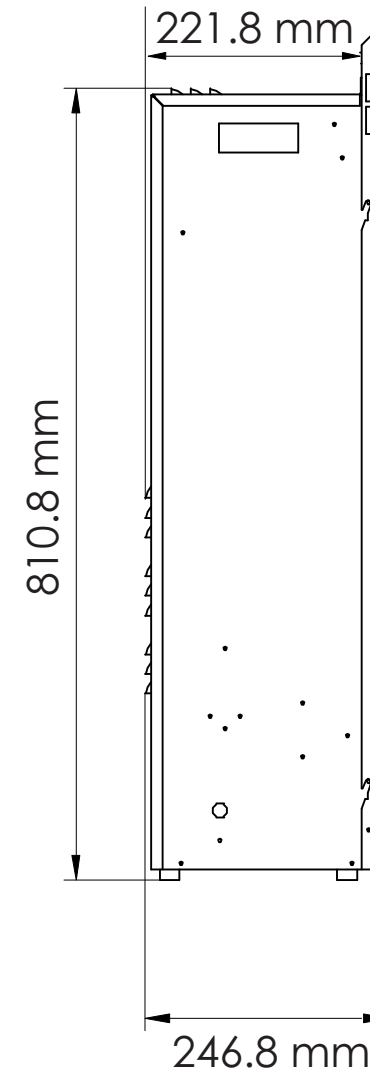

TECHNICAL SPECIFICATIONS		
VOLTS		120
AMPS		12.5
WATTS		1500
HEATER	HIGH	1500 watts
	LOW	750 watts
NO HEATER		22 watts
LAMPS	QUANTITY	LED
	WATTS	
	TOTAL WATTS	22 watts
ROTOR MOTOR		1 at 5 watts
HEIGHT, WIDTH, DEPTH		32 x 37 1/2 x 8 1/2
GLASS VIEWING OPENING		32 1/2 x 20 1/4
GLASS SIZE		41 x 34 1/2"
SHIPPING SIZE		36 3/8 x 44 1/8 x 12 1/4
SHIPPING WEIGHT		86 lbs
	UNIT	
	GLASS FRONT	Included
PLUG LOCATION		Left Side
CORD LENGTH		76"
APPROX. HEATING AREA		400 sq ft

SERIES ZERO CLEARANCE	MODEL ZECL-39-4134 ZECL-39-4134-WHTGLS		REV 1
SCALE 1" = 1'-0"	DATE: 10/28/12		SHEET 1 OF 1

TECHNICAL SPECIFICATIONS		
VOLTS		120
AMPS		12.5
WATTS		1500
HEATER	HIGH	1500 watts
	LOW	750 watts
NO HEATER		22 watts
LAMPS	QUANTITY	LED
	WATTS	
	TOTAL WATTS	22 watts
ROTOR MOTOR		1 at 5 watts
HEIGHT, WIDTH, DEPTH		81.1 x 95.5 x 22.2 cm
GLASS VIEWING OPENING		82.6 x 51.6 cm
GLASS SIZE		104.2 x 87.5 cm
SHIPPING SIZE		92.4 x 112 x 31 cm
SHIPPING WEIGHT		39 kg
	UNIT	
	GLASS FRONT	Included
PLUG LOCATION		Left Side
CORD LENGTH		193 cm
APPROX. HEATING AREA		37 sqm

SERIES ZERO CLEARANCE	MODEL ZECL-39-4134 ZECL-39-4134-WHTGLS		REV 1
SCALE 1:12	DATE: 10/28/12		SHEET 1 OF 1