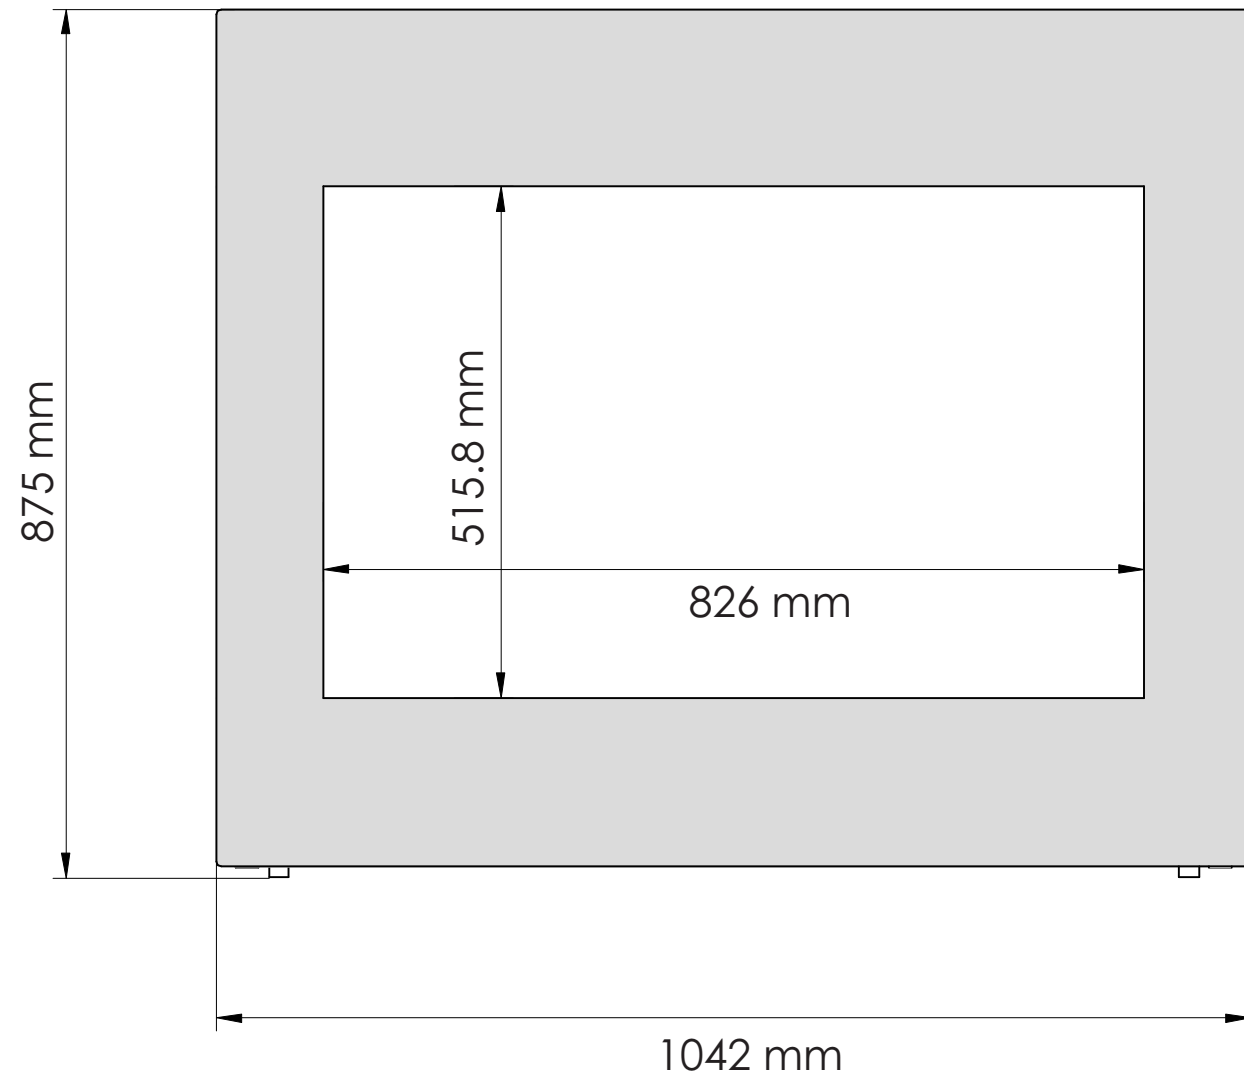

TECHNICAL SPECIFICATIONS		
VOLTS		120
AMPS		12.5
WATTS		1500
HEATER	HIGH	1500 watts
	LOW	750 watts
NO HEATER		22 watts
LAMPS	QUANTITY	LED
	WATTS	
	TOTAL WATTS	22 watts
ROTOR MOTOR		1 at 5 watts
HEIGHT, WIDTH, DEPTH		32 x 37 1/2 x 8 1/2
GLASS VIEWING OPENING		32 1/2 x 20 1/4
GLASS SIZE		41 x 34 1/2"
SHIPPING SIZE		36 3/8 x 44 1/8 x 12 1/4
SHIPPING WEIGHT		86 lbs
	UNIT	
	GLASS FRONT	Included
PLUG LOCATION		Left Side
CORD LENGTH		76"
APPROX. HEATING AREA		400 sq ft

SERIES ZERO CLEARANCE	MODEL ZECL-39-4134 ZECL-39-4134-WHTGLS		REV 1
SCALE 1" = 1'-0"	DATE: 10/28/12		SHEET 1 OF 1

TECHNICAL SPECIFICATIONS		
VOLTS		120
AMPS		12.5
WATTS		1500
HEATER	HIGH	1500 watts
	LOW	750 watts
NO HEATER		22 watts
LAMPS	QUANTITY	LED
	WATTS	
	TOTAL WATTS	22 watts
ROTOR MOTOR		1 at 5 watts
HEIGHT, WIDTH, DEPTH		81.1 x 95.5 x 22.2 cm
GLASS VIEWING OPENING		82.6 x 51.6 cm
GLASS SIZE		104.2 x 87.5 cm
SHIPPING SIZE		92.4 x 112 x 31 cm
SHIPPING WEIGHT		39 kg
	UNIT	
	GLASS FRONT	Included
PLUG LOCATION		Left Side
CORD LENGTH		193 cm
APPROX. HEATING AREA		37 sqm

SERIES ZERO CLEARANCE	MODEL ZECL-39-4134 ZECL-39-4134-WHTGLS		REV 1
SCALE 1:12	DATE: 10/28/12		SHEET 1 OF 1