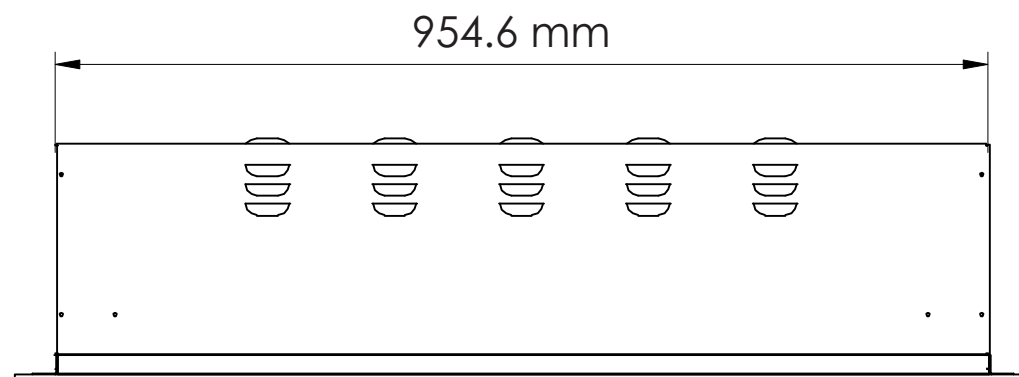

TECHNICAL SPECIFICATIONS		
VOLTS		120
AMPS		12.5
WATTS		1500
HEATER	HIGH	1500 watts
	LOW	750 watts
NO HEATER		22 watts
LAMPS	QUANTITY	LED
	WATTS	
	TOTAL WATTS	22 watts
ROTOR MOTOR		1 at 5 watts
HEIGHT, WIDTH, DEPTH		32 x 37 1/2 x 8 1/2
GLASS VIEWING OPENING		32 1/2 x 20 1/4
GLASS SIZE		41 x 34 1/2"
SHIPPING SIZE		36 3/8 x 44 1/8 x 12 1/4
SHIPPING WEIGHT		86 lbs
	UNIT	
	GLASS FRONT	Included
PLUG LOCATION		Left Side
CORD LENGTH		76"
APPROX. HEATING AREA		400 sq ft

SERIES ZERO CLEARANCE	MODEL ZECL-39-4134 ZECL-39-4134-WHTGLS		REV 1
SCALE 1" = 1'-0"	DATE: 10/28/12		SHEET 1 OF 1

TECHNICAL SPECIFICATIONS		
VOLTS		120
AMPS		12.5
WATTS		1500
HEATER	HIGH	1500 watts
	LOW	750 watts
NO HEATER		22 watts
LAMPS	QUANTITY	LED
	WATTS	
	TOTAL WATTS	22 watts
ROTOR MOTOR		1 at 5 watts
HEIGHT, WIDTH, DEPTH		81.1 x 95.5 x 22.2 cm
GLASS VIEWING OPENING		82.6 x 51.6 cm
GLASS SIZE		104.2 x 87.5 cm
SHIPPING SIZE		92.4 x 112 x 31 cm
SHIPPING WEIGHT		39 kg
	UNIT	
	GLASS FRONT	Included
PLUG LOCATION		Left Side
CORD LENGTH		193 cm
APPROX. HEATING AREA		37 sqm

SERIES ZERO CLEARANCE	MODEL ZECL-39-4134 ZECL-39-4134-WHTGLS		REV 1
SCALE 1:12	DATE: 10/28/12		SHEET 1 OF 1