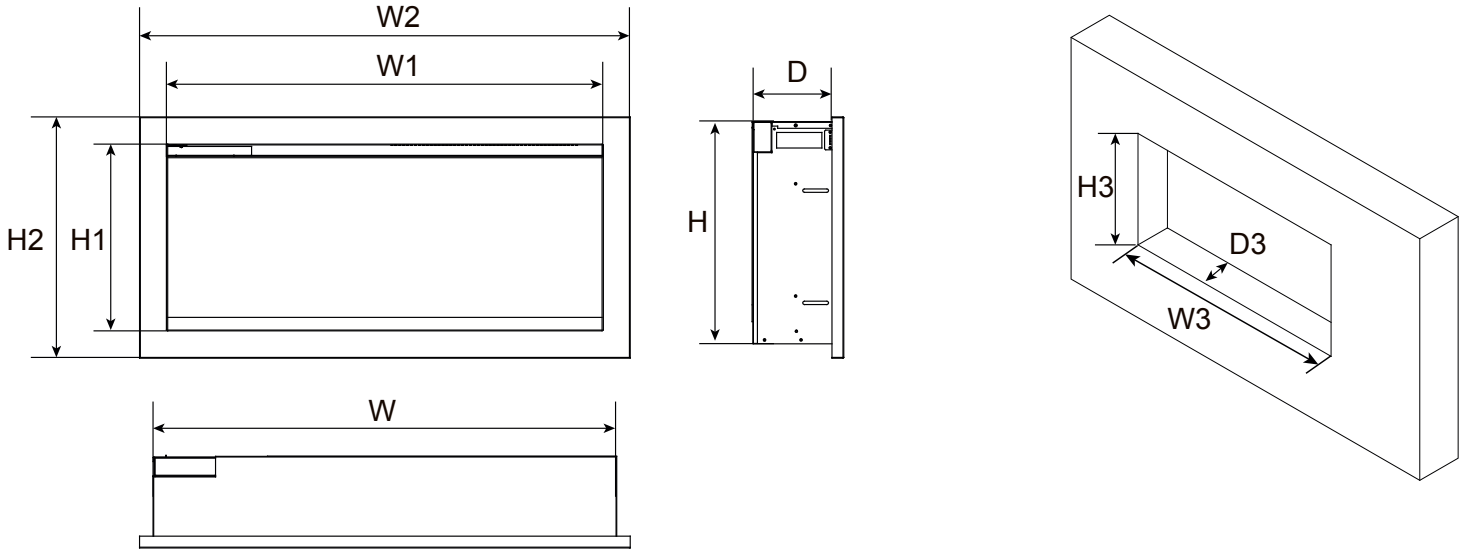

ORANGE FLAME

YELLOW FLAME

RED FLAME

PRODUCT MODEL	W	H	D	W1	H1	W2	H2	W3	H3	D3
SYM-34 BESPOKE	32 3/8" 82.3	15 5/8" 39.6	6 1/8" 15.4	30 5/8" 77.7	13 1/8" 33.2	34 1/2" 87.5	16 7/8" 43	33 3/8" 84.8	15 3/4" 40	6 1/2" 16.4
SYM-42 BESPOKE	42 1/4" 107.2	15 5/8" 39.6	6 1/8" 15.4	40 3/8" 102.7	13 1/8" 33.2	44 1/4" 112.5	16 7/8" 43	43 1/4" 109.7	15 3/4" 40	6 1/2" 16.4
SYM-50 BESPOKE	50 1/4" 127.6	15 5/8" 39.6	6 1/8" 15.4	48 1/2" 123.1	13 1/8" 33.2	52 1/4" 132.7	16 7/8" 43	51 1/4" 130.1	15 3/4" 40	6 1/2" 16.4
SYM-60 BESPOKE	60 1/4" 153	15 5/8" 39.6	6 1/8" 15.4	58 3/8" 148.4	13 1/8" 33.2	62 1/4" 158.2	16 7/8" 43	61 1/4" 155.5	15 3/4" 40	6 1/2" 16.4
SYM-74 BESPOKE	74 1/4" 188.5	15 5/8" 39.6	6 1/8" 15.4	72 3/8" 184	13 1/8" 33.2	76 1/4" 193.7	16 7/8" 43	75 1/4" 191	15 3/4" 40	6 1/2" 16.4
SYM-88 BESPOKE	88 1/4" 224.1	15 5/8" 39.6	6 1/8" 15.4	86 3/8" 219.5	13 1/8" 33.2	90 1/4" 229.3	16 7/8" 43	89 1/4" 226.6	15 3/4" 40	6 1/2" 16.4
SYM-100 BESPOKE	100 1/4" 254.6	15 5/8" 39.6	6 1/8" 15.4	98 3/8" 250	13 1/8" 33.2	102 1/4" 259.7	16 7/8" 43	101 1/4" 257.1	15 3/4" 40	6 1/2" 16.4