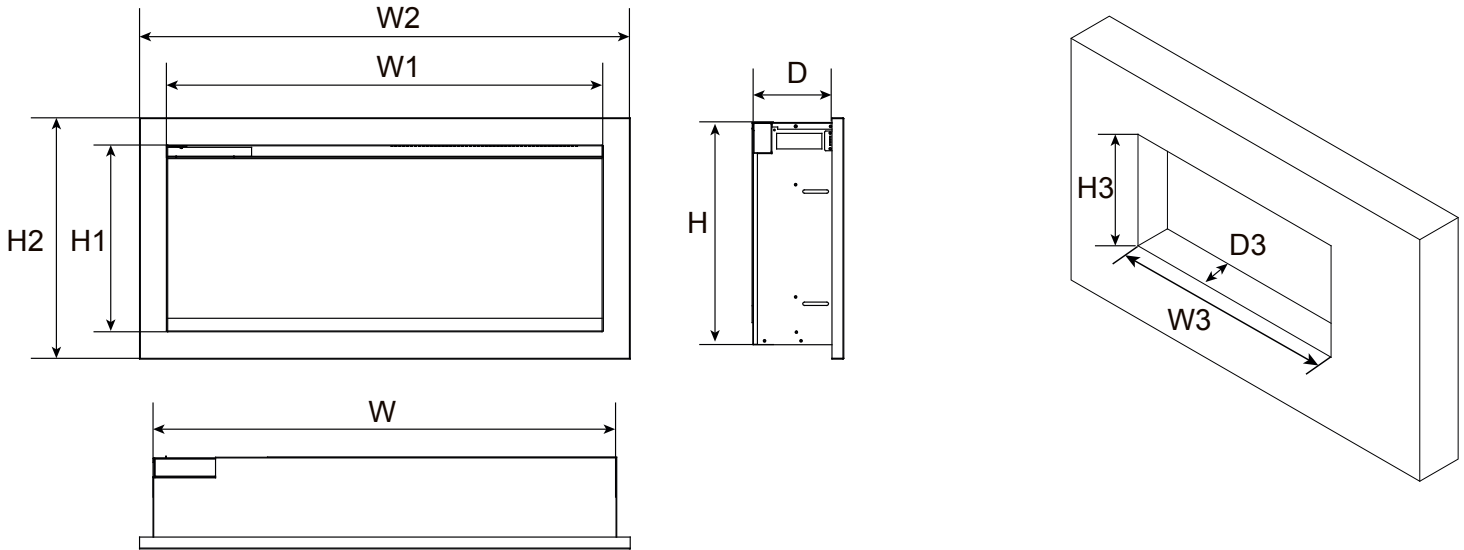

ORANGE FLAME

YELLOW FLAME

RED FLAME

PRODUCT MODEL	W	H	D	W1	H1	W2	H2	W3	H3	D3
SYM-34-LUMINA	32 3/8" 82.3	15 5/8" 39.6	6 1/8" 15.4	30 5/8" 77.7	13 1/8" 33.2	34 1/2" 87.5	16 7/8 43	33 3/8" 84.8	15 3/4" 40	6 1/2" 16.4
SYM-42-LUMINA	42 1/4" 107.2	15 5/8" 39.6	6 1/8" 15.4	40 3/8" 102.7	13 1/8" 33.2	44 1/4" 112.5	16 7/8" 43	43 1/4" 109.7	15 3/4" 40	6 1/2" 16.4
SYM-50-LUMINA	50 1/4" 127.6	15 5/8" 39.6	6 1/8" 15.4	48 1/2" 123.1	13 1/8" 33.2	52 1/4" 132.7	16 7/8" 43	51 1/4" 130.1	15 3/4" 40	6 1/2" 16.4
SYM-60-LUMINA	60 1/4" 153	15 5/8" 39.6	6 1/8" 15.4	58 3/8" 148.4	13 1/8" 33.2	62 1/4" 158.2	16 7/8" 43	61 1/4" 155.5	15 3/4" 40	6 1/2" 16.4
SYM-74-LUMINA	74 1/4" 188.5	15 5/8" 39.6	6 1/8" 15.4	72 3/8" 184	13 1/8" 33.2	76 1/4" 193.7	16 7/8" 43	75 1/4" 191	15 3/4" 40	6 1/2" 16.4
SYM-88-LUMINA	88 1/4" 224.1	15 5/8" 39.6	6 1/8" 15.4	86 3/8" 219.5	13 1/8" 33.2	90 1/4" 229.3	16 7/8" 43	89 1/4" 226.6	15 3/4" 40	6 1/2" 16.4
SYM-100-LUMINA	100 1/4" 254.6	15 5/8" 39.6	6 1/8" 15.4	98 3/8" 250	13 1/8" 33.2	102 1/4" 259.7	16 7/8" 43	101 1/4" 257.1	15 3/4" 40	6 1/2" 16.4