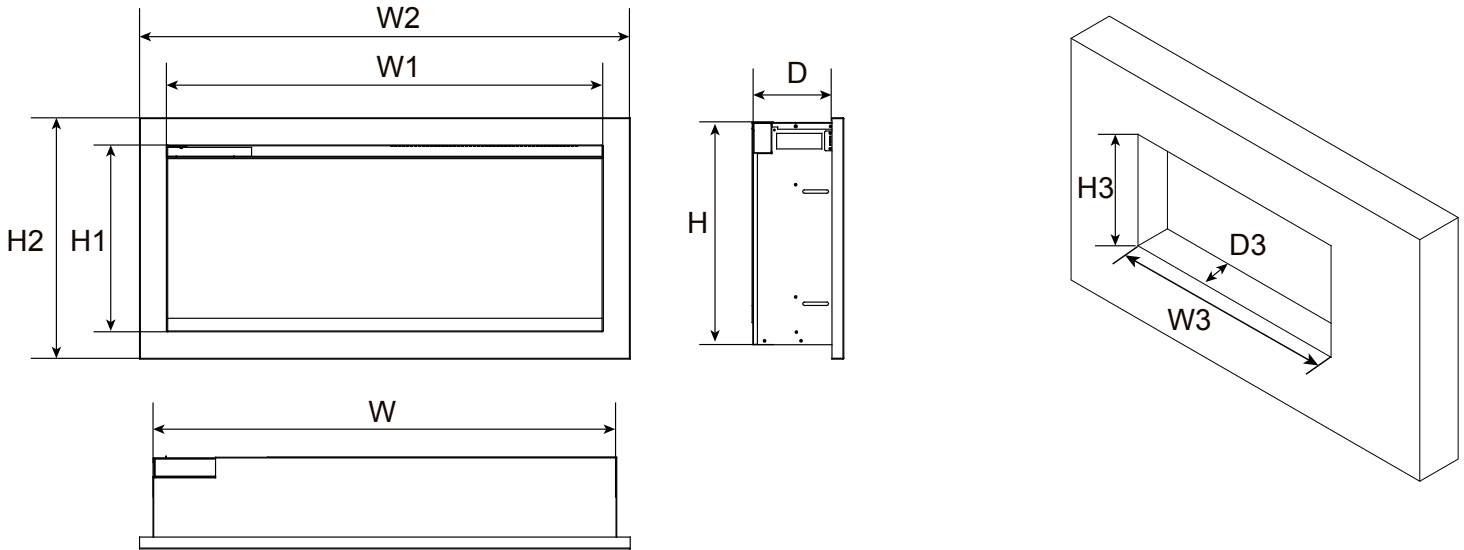

SYMMETRY XT BESPOKE

ELECTRIC FIREPLACE

Amantii

The Symmetry Xtra Tall Bespoke Smart is grandly proportioned to fit in great rooms and commercial settings. It's the size and height of this electric fireplace that started it all, revolutionizing the electric fireplace industry.

ORANGE FLAME

YELLOW FLAME

RED FLAME

PRODUCT MODEL	W	H	D	W1	H1	W2	H2	W3	H3	D3
SYM-50-XT-BESPOKE	50 1/4" 127.6	20 1/8" 51	12" 30.6	48 3/8" 123.1	17 5/8" 44.6	52 1/4" 132.7	21 3/8" 54.4	51 1/4" 130.1	20 1/4" 51.4	12 1/2" 31.6
SYM-60-XT-BESPOKE	60 1/4" 153	20 1/8" 51	12" 30.6	58 3/8" 148.4	17 5/8" 44.6	62 1/4" 158.2	21 3/8" 54.4	61 1/4" 155.5	20 1/4" 51.4	12 1/2" 31.6
SYM-74-XT-BESPOKE	74 1/4" 188.5	20 1/8" 51	12" 30.6	72 3/8" 184	17 5/8" 44.6	76 1/4" 193.7	21 3/8" 54.4	75 1/4" 191	20 1/4" 51.4	12 1/2" 31.6
SYM-88-XT-BESPOKE	88 1/4" 224.1	20 1/8" 51	12" 30.6	86 3/8" 219.5	17 5/8" 44.6	90 1/4" 229.3	21 3/8" 54.4	89 1/4" 226.6	20 1/4" 51.4	12 1/2" 31.6
SYM-100-XT-BESPOKE	100 1/4" 254.6	20 1/8" 51	12" 30.6	98 3/8" 250	17 5/8" 44.6	102 1/4" 259.7	21 3/8" 54.4	101 1/4" 257.1	20 1/4" 51.4	12 1/2" 31.6