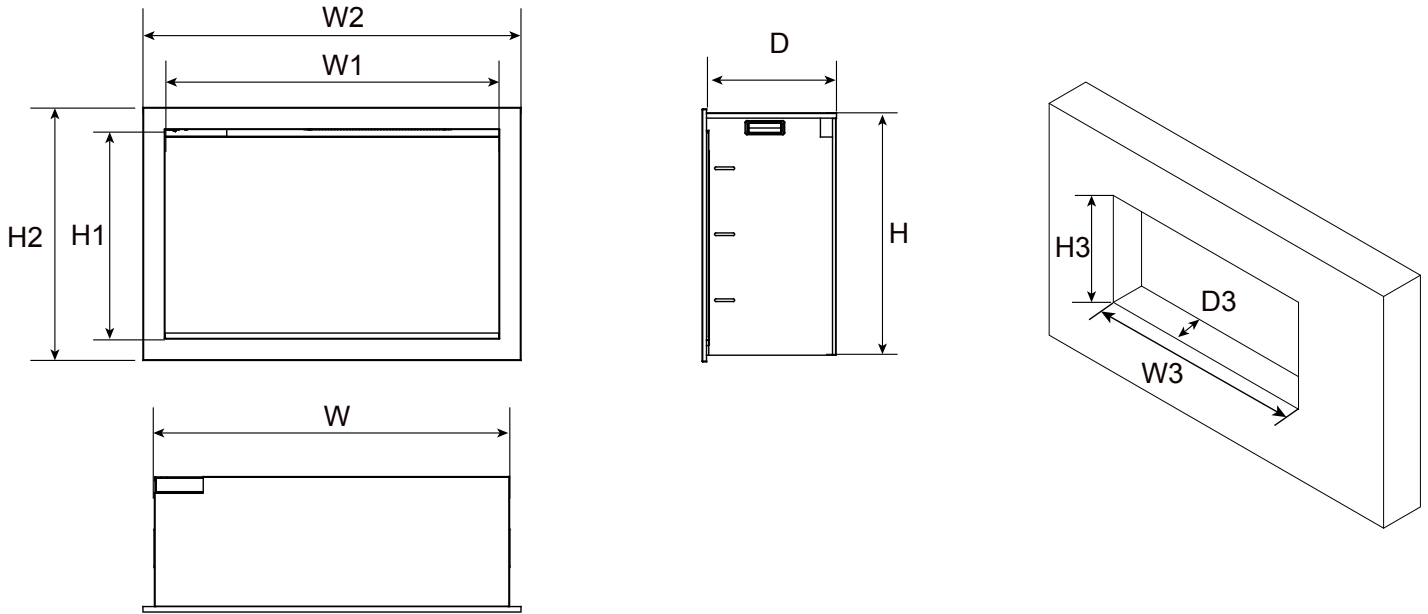

ORANGE FLAME

YELLOW FLAME

RED FLAME

PRODUCT MODEL	W	D	H	W1	H1	W2	H2	W3	D3	H3
TRD-26 BESPOKE	25 1/4" 64.2	11 5/8" 29.6	16 1/8" 41.1	23 3/8" 59.4	13 1/4" 33.5	27 3/8" 69.4	17 1/8" 43.5	26 1/4" 66.7	12" 30.6	16 3/8" 41.5
TRD-30 BESPOKE	29 3/8" 74.7	11 5/8" 29.6	18 1/2" 47.1	27 1/2" 69.9	15 1/2" 39.5	31 1/2" 79.9	19 1/2" 49.5	30 3/8" 77.2	12" 30.6	18 3/4" 47.5
TRD-33 BESPOKE	31 3/4" 80.7	11 5/8" 29.6	21 5/8" 55.1	29 7/8" 75.9	18 3/4" 47.5	33 7/8" 85.9	22 5/8" 57.5	32 3/4" 83.2	12" 30.6	21 7/8" 55.5
TRD-38 BESPOKE	37 1/8" 94.4	12 5/8" 32.1	26 5/8" 67.7	35 1/4" 89.6	23 5/8" 60.1	39 1/4" 99.6	27 5/8" 70.1	38 1/8" 96.9	13" 33.1	26 7/8" 68.1
TRD-44 BESPOKE	43 1/4" 109.8	14" 35.6	31" 78.9	41 3/8" 105	28 1/8" 71.3	45 1/4" 115	32" 81.3	44 1/4" 112.3	14 3/8" 36.6	31 1/4" 79.3
TRD-48 BESPOKE	47 1/4" 120	14" 35.6	41 1/8" 104.4	45 3/8" 115.2	38 1/8" 96.7	49 1/4" 125.2	42" 106.7	48 1/4" 122.5	14 3/8" 36.6	41 1/4" 104.8