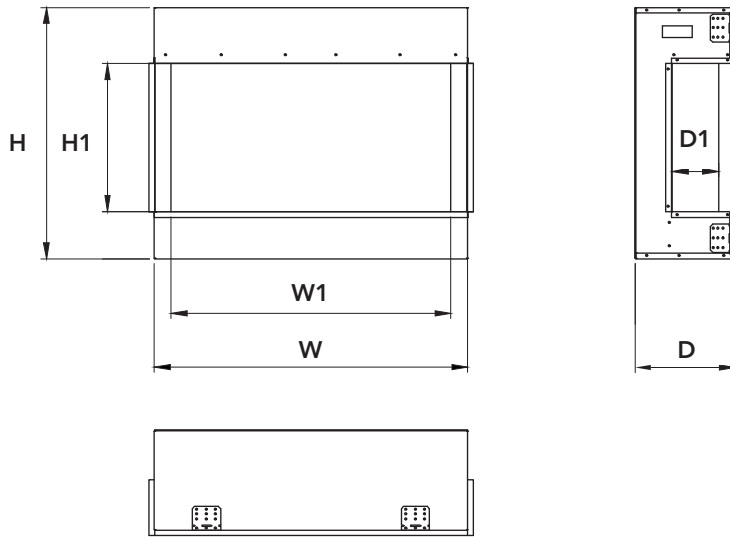

TRU-VIEW SLIM LUMINA

ELECTRIC FIREPLACE

Amantii

Tru View Slim LUMINA electric fireplaces are designed to fit into a 2" x 4" wall opening size since they have a depth of 4 inches. Available in five sizes, 30", 40", 50", 60" and 72", you'll find a unit that is perfect for any space in your home or commercial space. The Tru View Slim Lumina is perfectly suited to installations where wall depth is at a premium.

ORANGE FLAME

YELLOW FLAME

RED FLAME

PRODUCT MODEL	W	D	H	W1	H1	D1
30-TRV-SLIM-LUMINA	33 1/4" 84.4	10 5/8" 27	26 5/8" 67.7	29 5/8" 75.3	15 5/8" 39.8	4 7/8" 12.5
40-TRV-SLIM-LUMINA	43 1/4" 109.7	10 5/8" 27	26 5/8" 67.7	43 1/4" 109.8	15 5/8" 39.8	4 7/8" 12.5
50-TRV-SLIM-LUMINA	53 1/4" 135.2	10 5/8" 27	26 5/8" 67.7	49 5/8" 126.1	15 5/8" 39.8	4 7/8" 12.5
60-TRV-SLIM-LUMINA	63 1/4" 160.6	10 5/8" 27	26 5/8" 67.7	50 5/8" 151.5	15 5/8" 39.8	4 7/8" 12.5
72-TRV-SLIM-LUMINA	75 1/4" 191	10 5/8" 27	26 5/8" 67.7	71 5/8" 191.04	15 5/8" 39.8	4 7/8" 12.5