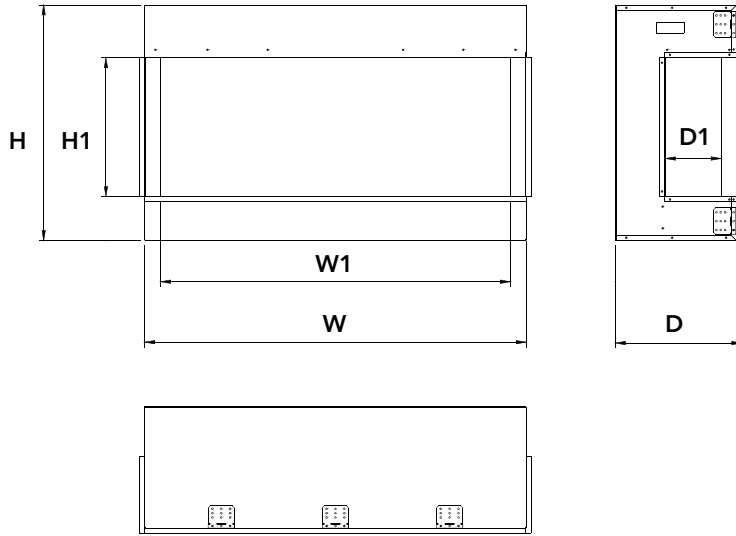

ORANGE FLAME

YELLOW FLAME

RED FLAME

PRODUCT MODEL	W	D	H	W1	H1	D1
40-TRU-VIEW-XL	43 1/4" 109.7	14 1/4" 36.3	26 5/8" 67.7	39 5/8" 100.7	15 5/8" 39.8	6 1/4" 16
50-TRU-VIEW-XL	53 1/4" 135.2	14 1/4" 36.3	26 5/8" 67.7	49 5/8" 126.1	15 5/8" 39.8	6 1/4" 16
60-TRU-VIEW-XL	63 1/4" 160.6	14 1/4" 36.3	26 5/8" 67.7	59 5/8" 151.5	15 5/8" 39.8	6 1/4" 16
72-TRU-VIEW-XL	75 1/4" 191	14 1/4" 36.3	26 5/8" 67.7	71 5/8" 182	15 5/8" 39.8	6 1/4" 16