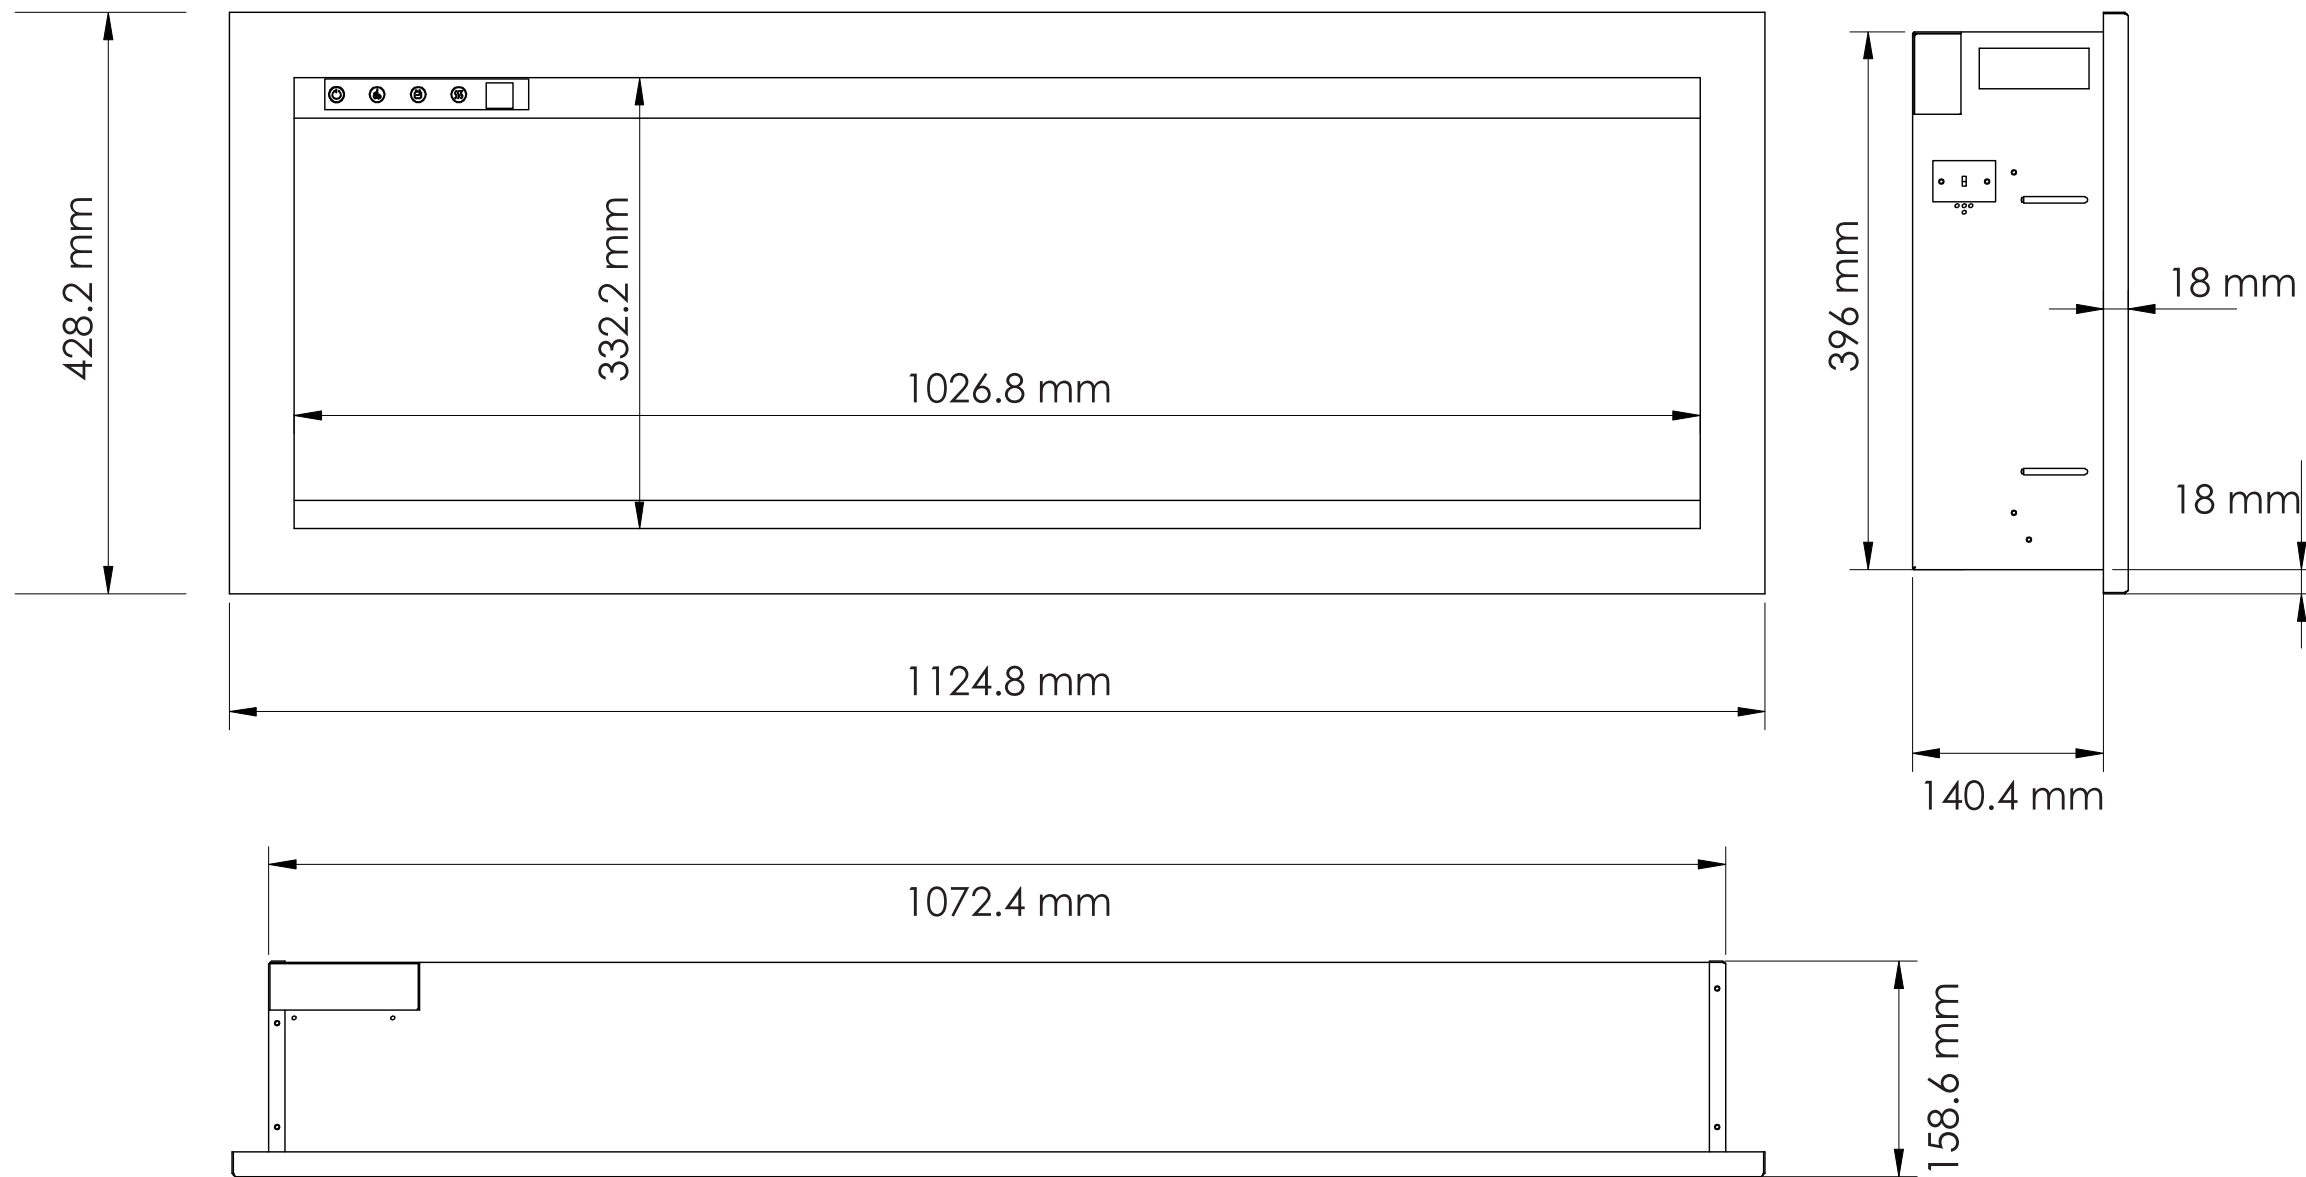

TECHNICAL SPECIFICATIONS		
VOLTS	120	
AMPS	12.5	
WATTS	1200	
HEATER	HIGH	1200 watts
	LOW	600 watts
NO HEATER	38 watts max	
LAMPS	QUANTITY	LED
	WATTS	
	TOTAL WATTS	22 watts
ROTOR MOTOR	1 at 5 watts	
HEIGHT, WIDTH, DEPTH	15 5/8 x 42 1/4 x 5 1/2	
GLASS VIEWING OPENING	13 1/8 x 40 3/8	
SURROUND SIZE	16 7/8 x 44 1/4	
SHIPPING SIZE	19 1/2 x 49 1/4 x 9 1/4	
SHIPPING WEIGHT		
	UNIT	
	STEEL FRONT	Included
PLUG LOCATION	Left Side	
CORD LENGTH	76"	
APPROX. HEATING AREA	400 sq ft	

Amantii
SYMMETRY

SERIES SYMMETRY	MODEL SYM-42 & SYM-42-B		REV 1
SCALE 1" = 1'-0"	DATE: 10/15/2018		SHEET 1 OF 1

TECHNICAL SPECIFICATIONS		
VOLTS	120	
AMPS	12.5	
WATTS	1200	
HEATER	HIGH	1200 watts
	LOW	600 watts
NO HEATER	38 watts max	
LAMPS	QUANTITY	LED
	WATTS	
	TOTAL WATTS	22 watts
ROTOR MOTOR	1 at 5 watts	
HEIGHT, WIDTH, DEPTH	39.6 x 107.2 x 14 cm	
GLASS VIEWING OPENING	33.2 x 102.7 cm	
SURROUND SIZE	42.8 x 112.5 cm	
SHIPPING SIZE	49.3 x 124.8 x 23 cm	
SHIPPING WEIGHT	UNIT	
	GLASS FRONT	Included
PLUG LOCATION	Left Side	
CORD LENGTH	193 cm	
APPROX. HEATING AREA	37 sqm	

Amantii
SYMMETRY

SERIES SYMMETRY	MODEL SYM-42 & SYM-42-B		REV 1
SCALE 1:12	DATE: 10/15/2018		SHEET 1 OF 1