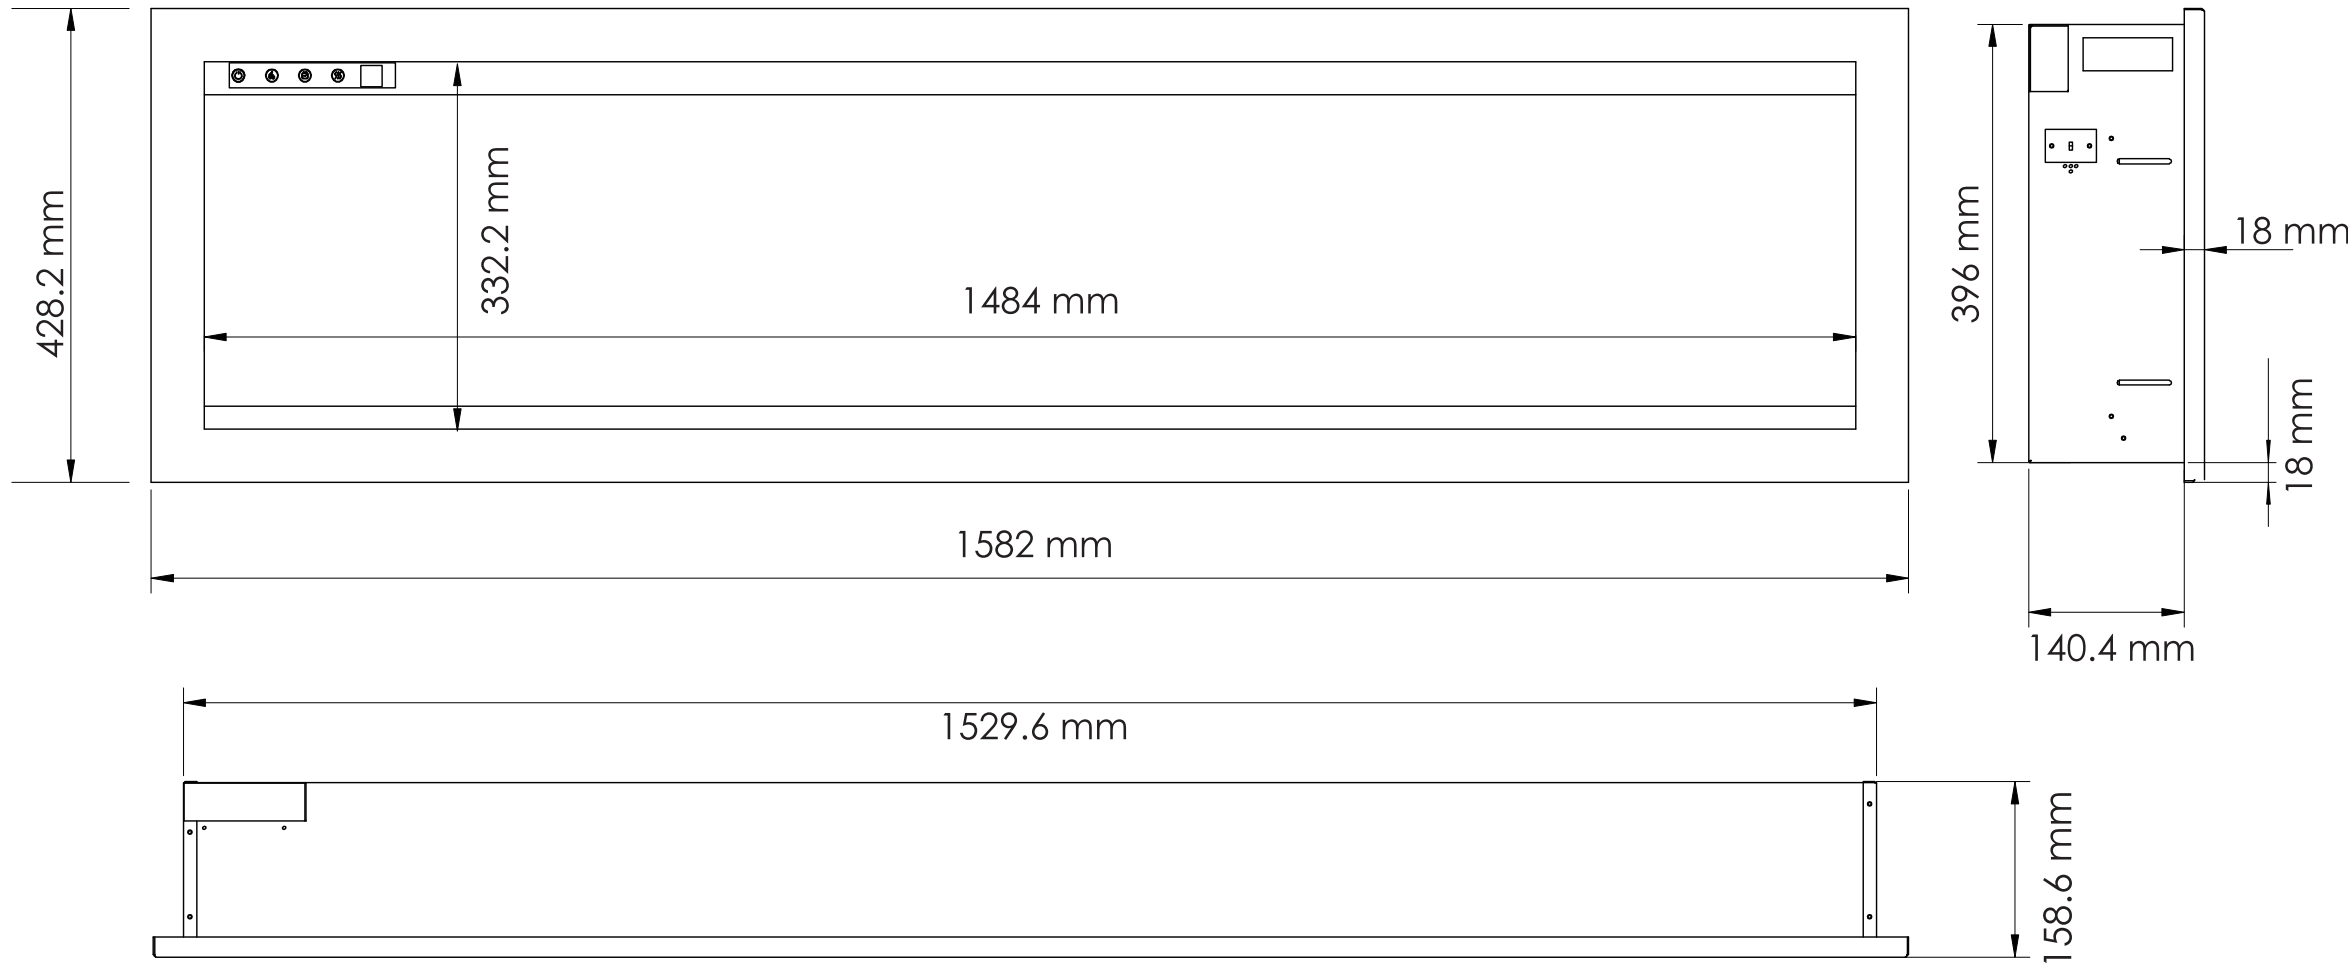

TECHNICAL SPECIFICATIONS		
VOLTS	120	
AMPS	12.5	
WATTS	1200	
HEATER	HIGH	1200 watts
	LOW	600 watts
NO HEATER	46 watts max	
LAMPS	QUANTITY	LED
	WATTS	
	TOTAL WATTS	22 watts
ROTOR MOTOR	1 at 5 watts	
HEIGHT, WIDTH, DEPTH	15 5/8 x 60 1/4 x 5 1/2	
GLASS VIEWING OPENING	13 1/8 x 58 3/8	
SURROUND SIZE	16 7/8 x 62 1/4	
SHIPPING SIZE	19 1/2 x 67 1/4 x 9 1/4	
SHIPPING WEIGHT		
	UNIT	
	STEEL FRONT	Included
PLUG LOCATION	Left Side	
CORD LENGTH	76"	
APPROX. HEATING AREA	400 sq ft	

*Amantii*  
SYMMETRY

SERIES SYMMETRY	MODEL SYM-60 & SYM-60-B		REV 1
SCALE 1" = 1'-0"	DATE: 10/15/2018		SHEET 1 OF 1

TECHNICAL SPECIFICATIONS		
VOLTS	120	
AMPS	12.5	
WATTS	1200	
HEATER	HIGH	1200 watts
	LOW	600 watts
NO HEATER	46 watts max	
LAMPS	QUANTITY	LED
	WATTS	
	TOTAL WATTS	22 watts
ROTOR MOTOR	1 at 5 watts	
HEIGHT, WIDTH, DEPTH	39.6 x 153 x 14 cm	
GLASS VIEWING OPENING	33.2 x 148.4 cm	
SURROUND SIZE	42.8 x 158.2 cm	
SHIPPING SIZE	49.3 x 170.6 x 23 cm	
SHIPPING WEIGHT		
	UNIT	
	GLASS FRONT	Included
PLUG LOCATION	Left Side	
CORD LENGTH	193 cm	
APPROX. HEATING AREA	37 sqm	

*Amantii*  
**SYMMETRY**

SERIES SYMMETRY	MODEL SYM-60 & SYM-60-B	 <small>UL</small>	REV <b>1</b>
SCALE 1:12	DATE: 10/15/2018	SHEET 1 OF 1	