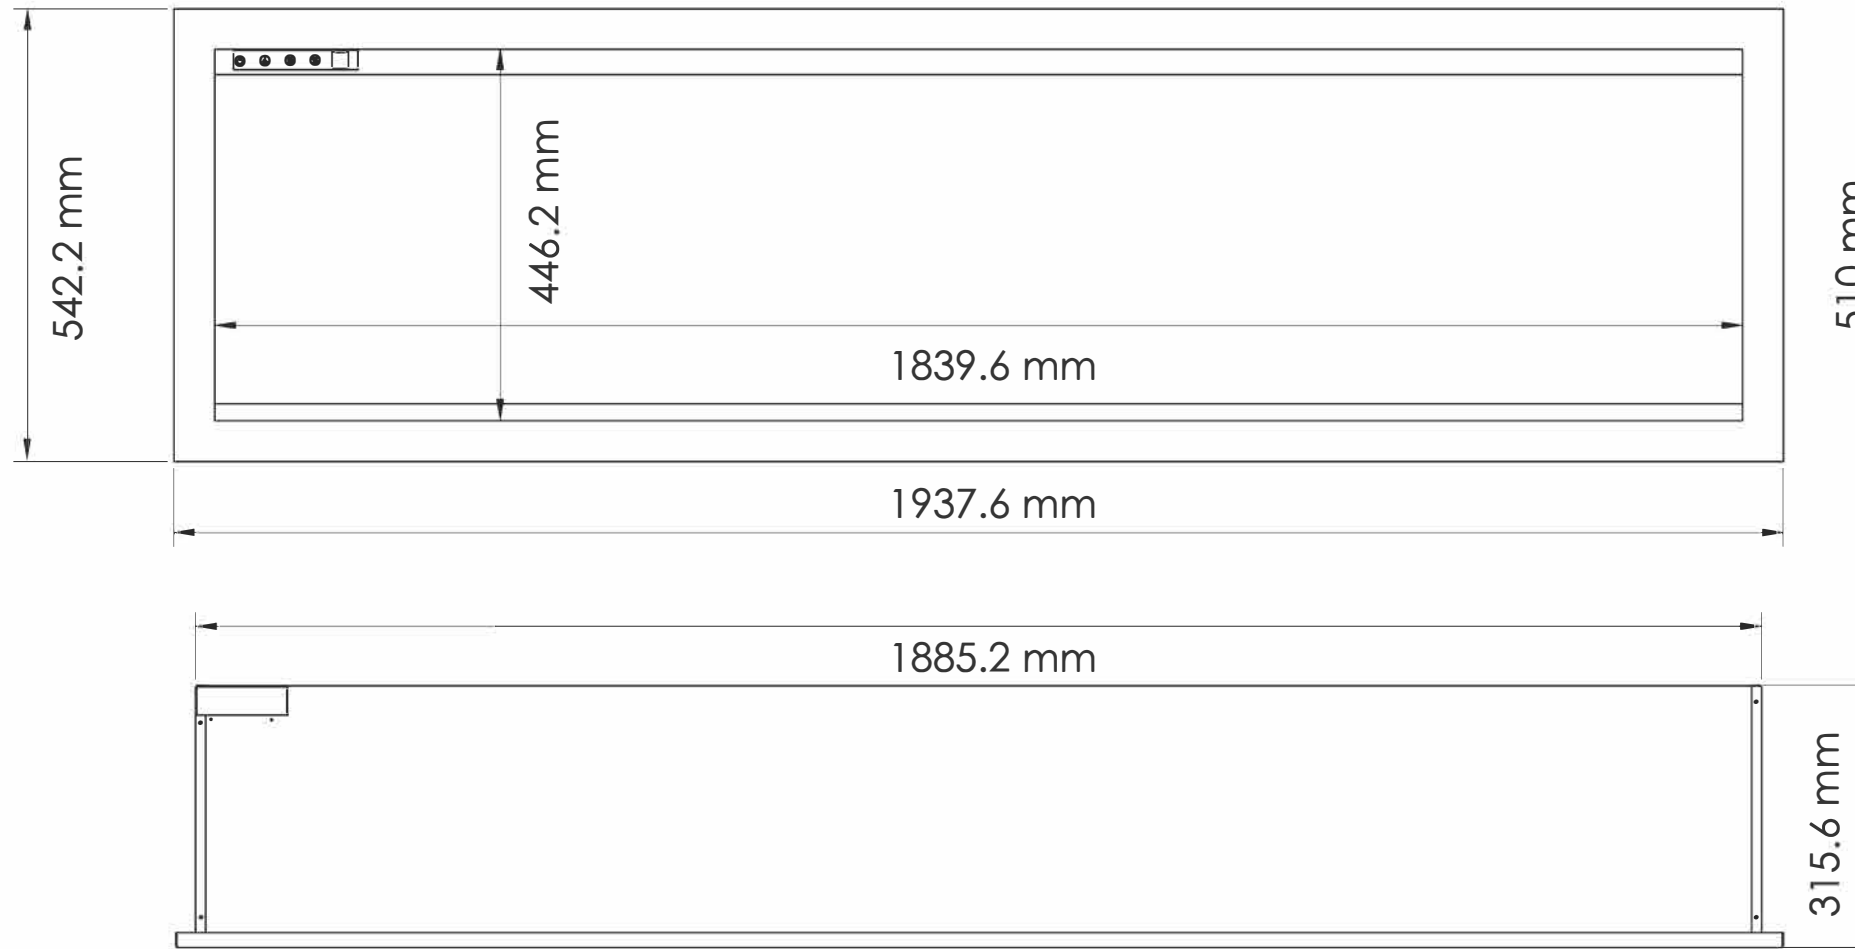

TECHNICAL SPECIFICATIONS

VOLTS		120
AMPS		12.5
WATTS		1200
HEATER	HIGH	1200 watts
	LOW	600 watts
NO HEATER		50 watts max
LAMPS	QUANTITY	LED
	WATTS	
	TOTAL WATTS	22 watts
ROTOR MOTOR		1 at 5 watts
HEIGHT, WIDTH, DEPTH		20 1/8 x 74 1/4 x 11 3/4
GLASS VIEWING OPENING		17 5/8 x 72 3/8
SURROUND SIZE		21 3/4 x 76 1/4
SHIPPING SIZE		23 3/4 x 80 1/2 x 16
SHIPPING WEIGHT		
	UNIT	
	STEEL FRONT	Included
PLUG LOCATION		Left Side
CORD LENGTH		76"
APPROX. HEATING AREA		400 sq ft

Amantii
SYMMETRY

SERIES
SYMMETRY

MODEL
SYM-74-XT

REV
1

SCALE 1" = 1'-0"

DATE: 10/15/2018

SHEET 1 OF 1

TECHNICAL SPECIFICATIONS		
VOLTS	120	
AMPS	12.5	
WATTS	1200	
HEATER	HIGH	1200 watts
	LOW	600 watts
NO HEATER	50 watts max	
LAMPS	QUANTITY	LED
	WATTS	
	TOTAL WATTS	22 watts
ROTOR MOTOR	1 at 5 watts	
HEIGHT, WIDTH, DEPTH	51 x 188.5 x 29.7 cm	
GLASS VIEWING OPENING	44.6 x 183.9 cm	
SURROUND SIZE	54.2 x 193.8 cm	
SHIPPING SIZE	40.6 x 204.1 x 60 cm	
SHIPPING WEIGHT		
	UNIT	
	GLASS FRONT	Included
PLUG LOCATION	Left Side	
CORD LENGTH	193 cm	
APPROX. HEATING AREA	37 sqm	

Amantii
SYMMETRY

SERIES SYMMETRY	MODEL SYM-74-XT		REV 1
SCALE 1:12	DATE: 10/15/2018	SHEET 1 OF 1	