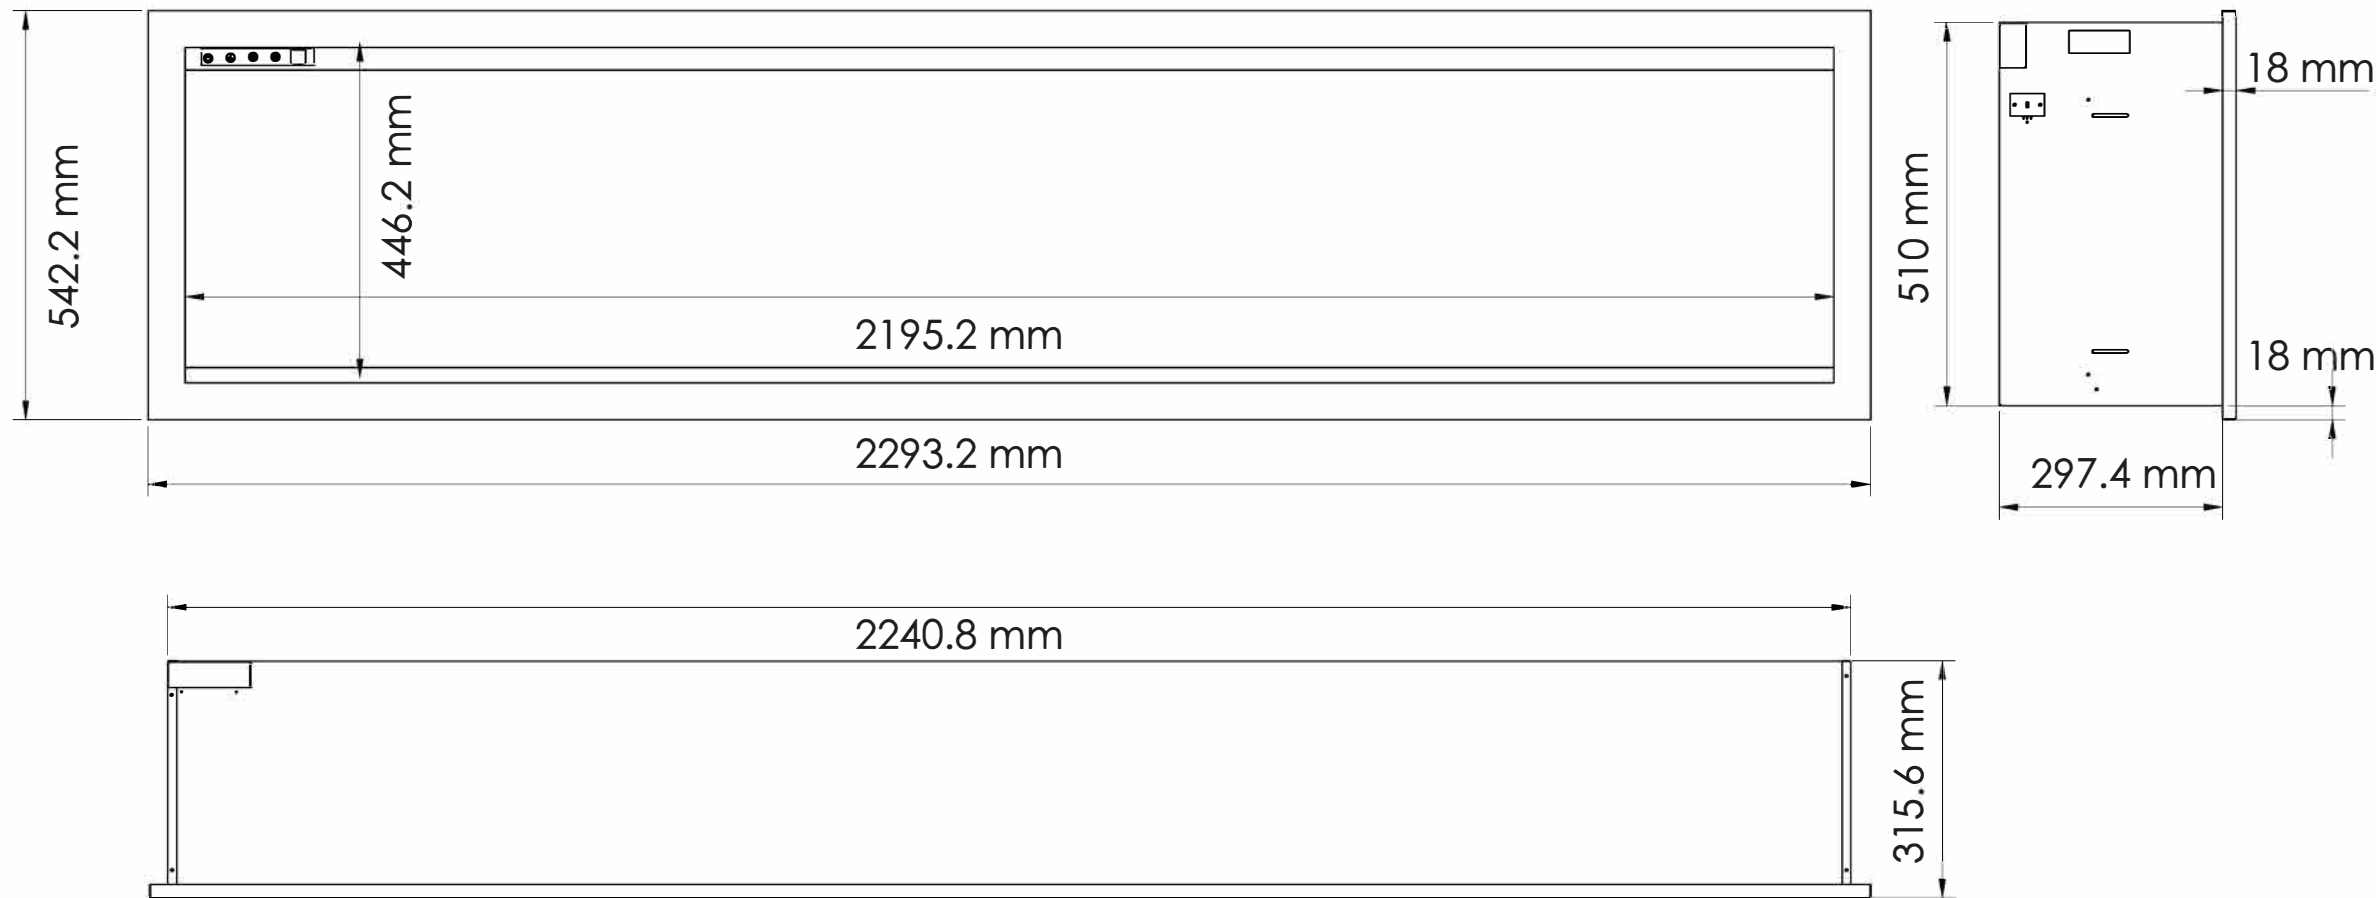

TECHNICAL SPECIFICATIONS		
VOLTS	120	
AMPS	12.5	
WATTS	1465	
HEATER	HIGH	1465 watts
	LOW	600 watts 56
NO HEATER	watts max	
LAMPS	QUANTITY	LED
	WATTS	
	TOTAL WATTS	22 watts
ROTOR MOTOR	1 at 5 watts	
HEIGHT, WIDTH, DEPTH	20 1/8 x 88 1/4 x 11 3/4	
GLASS VIEWING OPENING	17 5/8 x 86 3/8	
SURROUND SIZE	21 3/4 x 90 1/4	
SHIPPING SIZE	23 3/4 x 94 1/2 x 16	
SHIPPING WEIGHT		185.22 lbs
	UNIT	154.90 lbs
	STEEL FRONT	Included
PLUG LOCATION	Left Side	
CORD LENGTH	76"	
APPROX. HEATING AREA	400 sq ft	

Amantii
SYMMETRY

SERIES SYMMETRY	MODEL SYM-88-XT		REV 1
SCALE 1" = 1'-0"	DATE: 10/15/2018	SHEET 1 OF 1	

TECHNICAL SPECIFICATIONS		
VOLTS	120	
AMPS	12.5	
WATTS	1465	
HEATER	HIGH	1465 watts
	LOW	600 watts
NO HEATER		56 watts max
LAMPS	QUANTITY	LED
	WATTS	
	TOTAL WATTS	22 watts
ROTOR MOTOR		1 at 5 watts
HEIGHT, WIDTH, DEPTH		51 x 224.1 x 29.7 cm
GLASS VIEWING OPENING		44.6 x 219.5 cm
SURROUND SIZE		54.2 x 229.3 cm
SHIPPING SIZE		40.6 x 239.6 x 60 cm
SHIPPING WEIGHT		84.01 kg
	UNIT	70.26 kg
GLASS FRONT		Included
PLUG LOCATION		Left Side
CORD LENGTH		193 cm
APPROX. HEATING AREA		37 sqm

Amantii
SYMMETRY

SERIES SYMMETRY	MODEL SYM-88-XT		REV 1
SCALE 1:12	DATE: 10/15/2018	SHEET 1 OF 1	