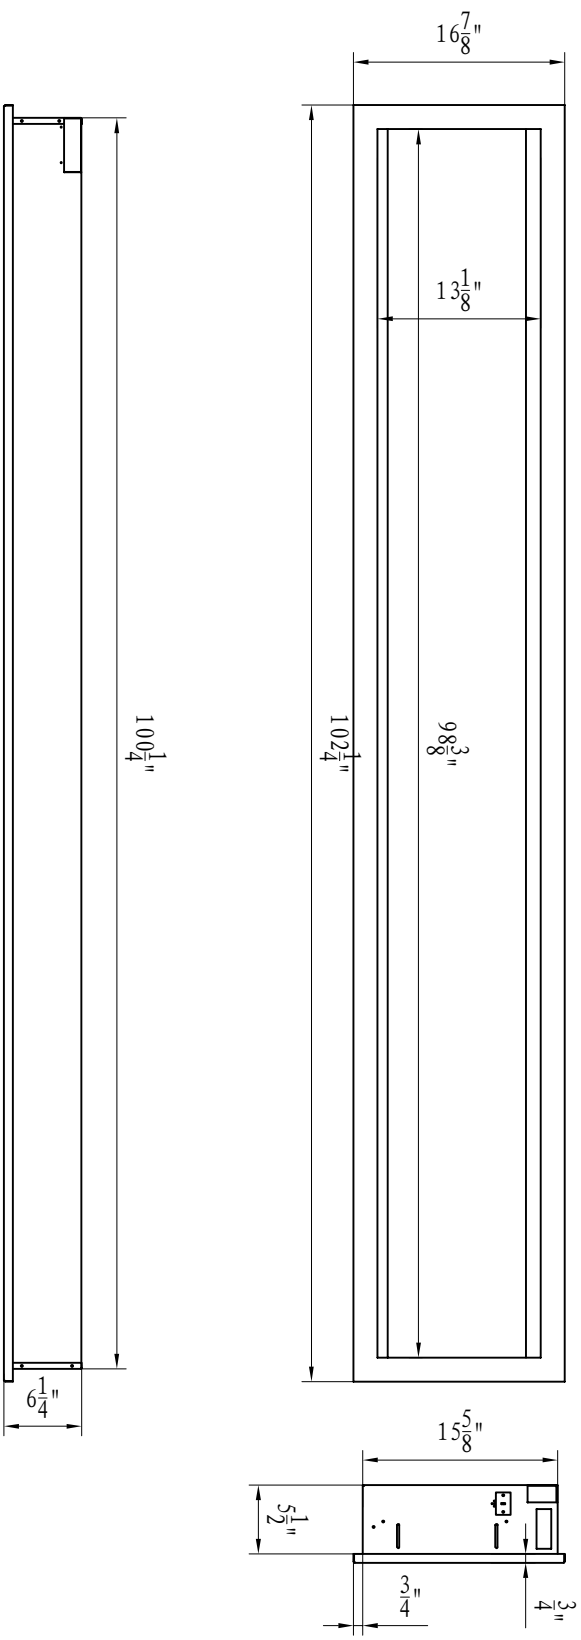

TECHNICAL SPECIFICATIONS

VOLTS	120 V
AMPS	12.5 A
WATTS	1465 watts
HEATER	HIGH 1465 watts
	LOW 750 watts
FLAME AND TRAY LAMPS	26 watts
TOP LIGHT	5 watts
TOTAL WATTS	31 watts
ROTOR MOTOR	1 at 2.9 wats
HEIGHT, WIDTH, DEPTH	15 5/8" x 100 3/4" x 5 1/2"
GLASS VIEWING OPENING	13 3/8" x 98 3/8"
SURROUND SIZE	16 7/8" x 102 1/4"
SHIPPING SIZE (H, W, D)	19 3/4" x 107 8/8" x 9"
SHIPPING WEIGHT	157 lbs
UNIT	122.80Lbs
GLASS FRONT	Included
PLUG LOCATION	Left Side
CORD LENGTH	76"
APPROX. HEATING AREA	400 sq ft

*Symmetry*  
SYMMETRY

SERIES	MODEL	REV.
SYMMETRY-3	SYM-100	1
SCALE 1"=1'-0"	DATE: 03.01.22	SHEET 1 OF 1