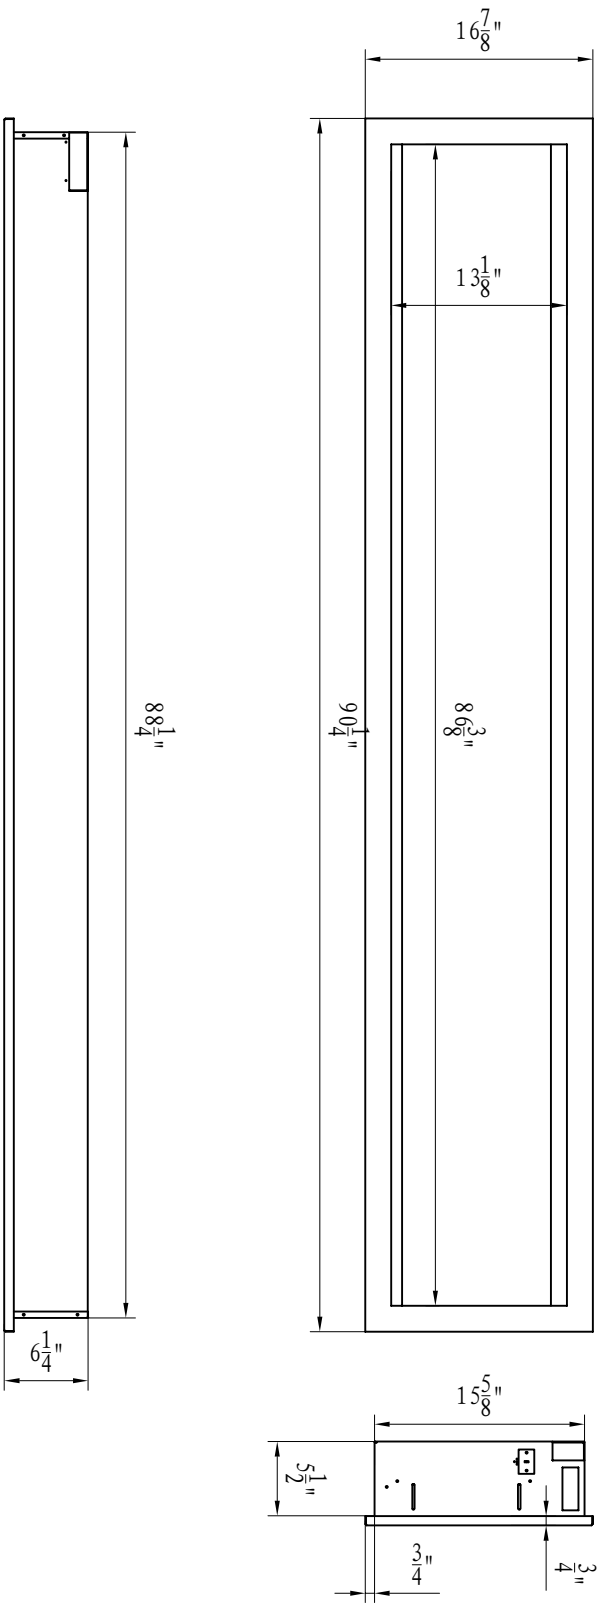

TECHNICAL SPECIFICATIONS

VOLTS	120 V	
AMPS	12.5 A	
WATTS	1465 watts	
HEATER	HIGH	1465 watts
	LOW	750 watts
FLAME AND TRAY	25 wats	
	5 wats	
LAMPS	30 wats	
	30 wats	
ROTOR MOTOR	1 at 2.9 wats	
HEIGHT, WIDTH, DEPTH	15 5/8" x 88 1/4" x 5 1/2"	
GLASS VIEWING OPENING	13 3/8" x 86 3/8"	
SURROUND SIZE	16 7/8" x 90 1/4"	
SHIPPING SIZE (H, W, D)	19 3/4" x 95 3/8" x 9"	
SHIPPING WEIGHT	139 Lbs	
	109.57Lbs	
GLASS FRONT	Included	
PLUG LOCATION	Left Side	
CORD LENGTH	76"	
APPROX. HEATING AREA	400 sq ft	

Amariti
SYMMETRY

SERIES	MODEL	REV.
SYMMETRY-3	SYM-88	1
SCALE 1"=1'-0"	DATE: 03.01.22	SHEET 1 OF 1