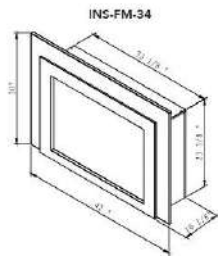

Amantii Electric Fireplaces Guide