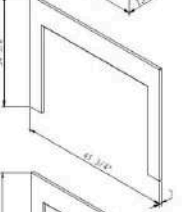

Amantii Electric Fireplaces Guide

TRD 38-Smart