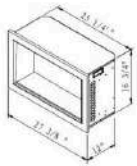

TRD 26-Smart