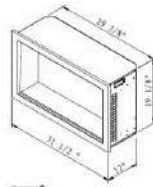

TRD 30-Smart