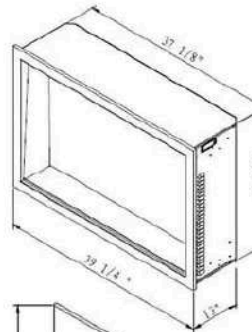

TRD-38 BESPOKE Insert