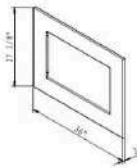

Amantii Electric Fireplaces Guide

TRD 26-Smart