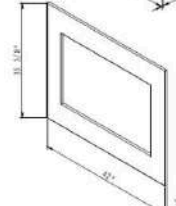

Amantii Electric Fireplaces Guide

TRD 33-Smart