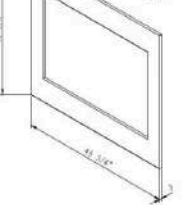

Amantii Electric Fireplaces Guide

TRD 38-Smart