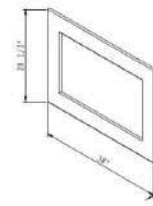

Amantii Electric Fireplaces Guide

TRD 30-Smart