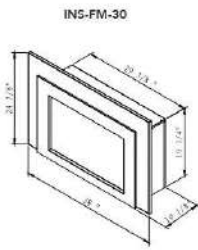

Amantii Electric Fireplaces Guide