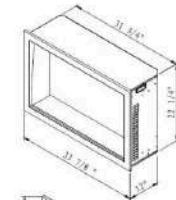

TRD 33-Smart