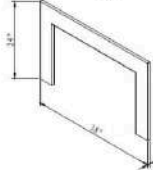

Amantii Electric Fireplaces Guide

TRD 30-Smart