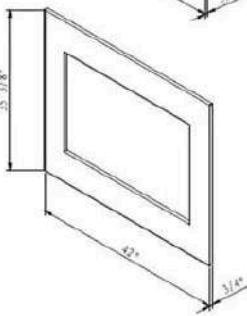

Amantii Electric Fireplaces Guide

TRD-33 BESPOKE Insert