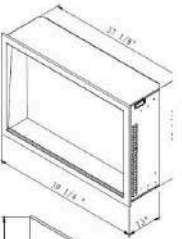

TRD 38-Smart