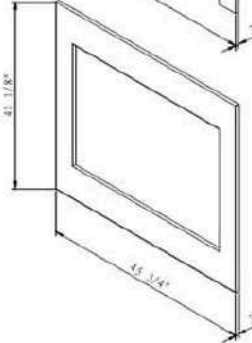

Amantii Electric Fireplaces Guide

TRD-38 BESPOKE Insert