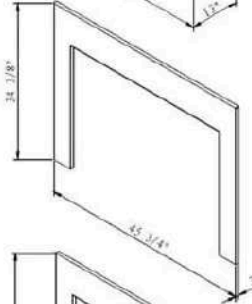

Amantii Electric Fireplaces Guide

TRD-38 BESPOKE Insert