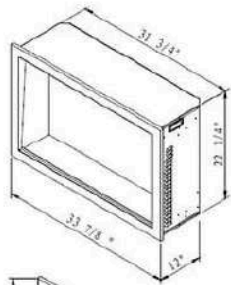

TRD-33 BESPOKE Insert