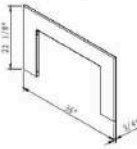

Amantii Electric Fireplaces Guide

TRD 26-Smart