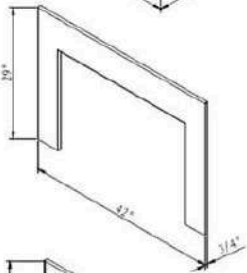

Amantii Electric Fireplaces Guide

TRD-33 BESPOKE Insert