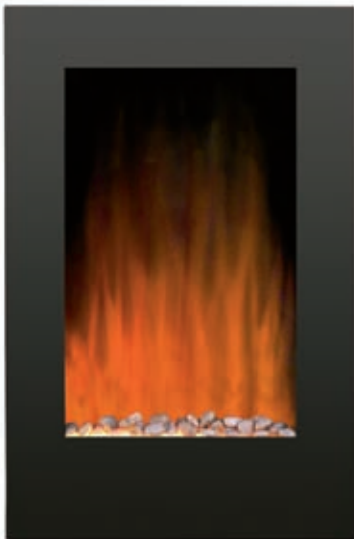

Volts	120
Amps	12.5
Watts	1500 max
Heater	1415 watts high, 665 watts low
No Heater	85 watts
Lamps	2 each 40 watt Candelabra Incandescent, 80 watts total
Rotor Motor	1@5 watts
Height, Width, Depth	32 2/5 x 17 7/10 x 4 1/5
Glass Viewing Opening	15" x 24"
Glass Size	22 4/5" x 34 1/2"
Shipping Size	37" x 7 3/5" x 25 1/2"
Shipping Weight	42 lbs. Glass Included
Cord Length	75"