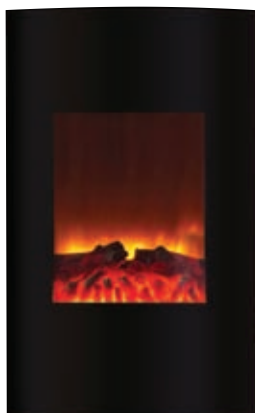

WM-2134 SPECIFICATIONS