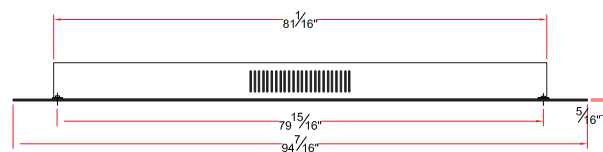

Volts	120
Amps	14.5
Watts	1745 max
Heater	1500 watts high, 750 watts low
No Heater	245 watts
Lamps	5 each 40 watt Candelabra Incandescent, 200 watts total
Rotor Motor	1 at 5 watts
Height, Width, Depth	20 1/10 x 39 3/10 x 5 3/10
Glass Viewing Opening	37" x 10"
Glass Size	58 1/4 w x 25 9/16 h
Shipping Size	
Glass Front Model	60 1/4 x 8 x 27 1/4
Stone Front Model	62 1/2 x 9 3/4 x 31 1/2
Shipping Weight	
Glass Front Model	106 lbs.
Stone Front Model	126 lbs.
Cord Length	75"

Volts	120
Amps	15.5
Watts	1865 max
Heater	1500 watts high, 750 watts low
No Heater	365 watts
Lamps	9 each 40 watt Candelabra Incandescent, 360 watts total
Rotor Motor	1 at 5 watts
Height, Width, Depth	19 7/10 x 81 1/10 x 4 4/5
Glass Viewing Opening	78 1/2 x 10 5/8
Glass Size	94 1/2 w x 26 3/8 h
Shipping Size	97 x 9 x 29
Shipping Weight	176.5 lbs. Glass Included
Cord Length	62"