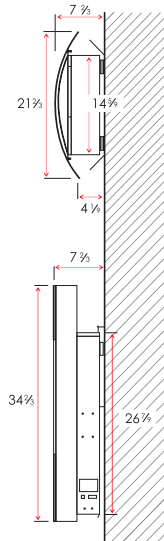

Volts	120
Amps	13.5
Watts	1625 max
Heater	1500 watts high, 750 watts low
No Heater	125 watts
Lamps	3 each 40 watt Candelabra Incandescent, 120 watts total
Rotor Motor	1 at 5 watts
Height, Width, Depth	19 1/10 x 24 2/5 x 4 4/5
Glass Viewing Opening	20-11/16 x 11-1/4
Glass Size	38 w x 25 3/5 h
Shipping Size	
Glass Front Model	39 3/4 x 7 1/2 x 27 1/4
Stone Front Model	42 1/2 x 9 3/4 x 31 1/2
Shipping Weight	
Glass Front Model	68.5 lbs.
Stone Front Model	92.75 lbs.
Cord Length	76"

Volts	120
Amps	14.5
Watts	1745 max
Heater	1500 watts high, 750 watts low
No Heater	245 watts
Lamps	5 each 40 watt Candelabra Incandescent, 200 watts total
Rotor Motor	1 at 5 watts
Height, Width, Depth	20 1/10 x 39 3/10 x 5 3/10
Glass Viewing Opening	37" x 10"
Glass Size	58 1/4 w x 25 9/16 h
Shipping Size	
Glass Front Model	60 1/4 x 8 x 27 1/4
Stone Front Model	62 1/2 x 9 3/4 x 31 1/2
Shipping Weight	
Glass Front Model	106 lbs.
Stone Front Model	126 lbs.
Cord Length	75"

Volts	120
Amps	15.5
Watts	1865 max
Heater	1500 watts high, 750 watts low
No Heater	365 watts
Lamps	9 each 40 watt Candelabra Incandescent, 360 watts total
Rotor Motor	1 at 5 watts
Height, Width, Depth	19 7/10 x 81 1/10 x 4 4/5
Glass Viewing Opening	78 1/2 x 10 5/8
Glass Size	94 1/2 w x 26 3/8 h
Shipping Size	97 x 9 x 29
Shipping Weight	176.5 lbs. Glass Included
Cord Length	62"

Volts	120
Amps	14
Watts	1435 max
Heater	1350 watts high, 675 watts low
No Heater	85 watts
Lamps	2 each 40 watt Candelabra Incandescent, 80 watts total
Rotor Motor	1@5 watts
Height, Width, Depth	26 7/9 x 14 5/9 x 4 4/5
Glass Viewing Opening	13 x 16 8/9
Glass Size	21 2/3 x 34 2/3
Shipping Size	24 x 9 x 36
Shipping Weight	46 lbs. Glass Included
Cord Length	70"