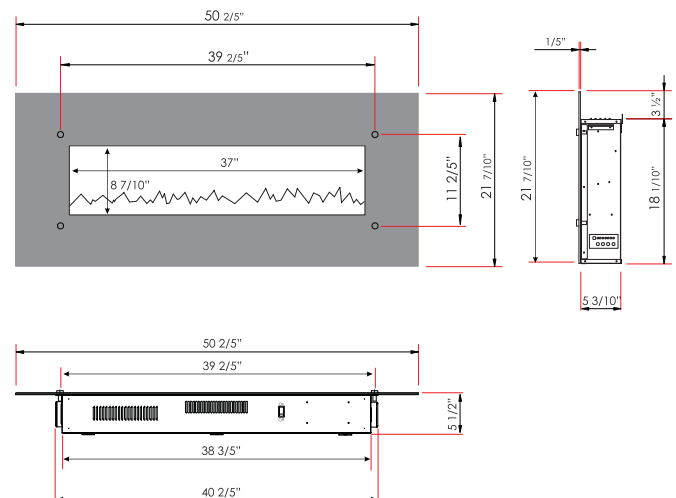

Wow Factor.

Add a little flare to your fireplace face with the WM-50. This unit has the option of a crystal black glass face or crystal white glass face to fit your style. You'll also get the look of a beautiful wood fire, realistic log set and ember bed with this easy-to-install electric fireplace. Heats approximately 430 sq. ft.

The WM-50 also comes with three colors of fire glass media, so you can change the look of your fireplace at any time. See fire glass colors on page 9.