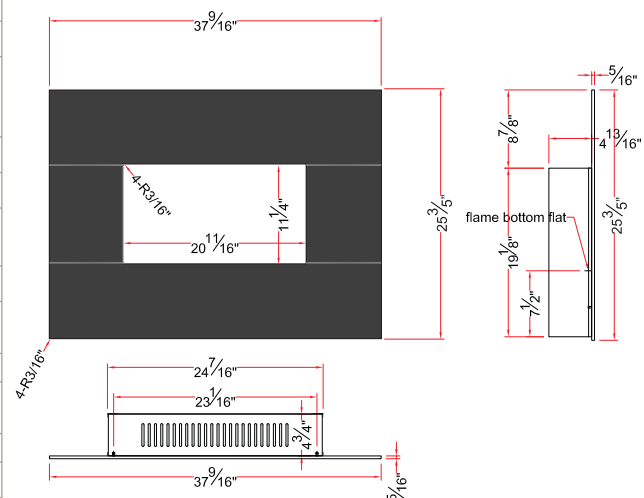

WM-38 SPECIFICATIONS

WM SERIES

Liner Fireplace Features

- Comes standard with crystal black glass face
- Easy-to-install 2-step process
- Slim 6" depth unit hangs easily on any wall
- A lifelike flame that adds warmth and style to any setting
- Flame operates with or without heat
- Remote control for variable heat and variable flame (included)
- On demand heat - great for zone heating
- 120 Volt - 1500 watt/5000 btu heater
- Approximate heating area - 500 sq. ft.
- Easy to reach manual controls
- Plug located on the right side

Volts	120
Amps	13.5
Watts	1625 max
Heater	1500 watts high, 750 watts low
No Heater	125 watts
Lamps	3 each 40 watt Candelabra Incandescent, 120 watts total
Rotor Motor	1 at 5 watts
Height, Width, Depth	19 1/10 x 24 2/5 x 4 4/5
Glass Viewing Opening	20-11/16 x 11-1/4
Glass Size	38 w x 25 3/5 h
Shipping Size	
Glass Front Model	39 3/4 x 7 1/2 x 27 1/4
Stone Front Model	42 1/2 x 9 3/4 x 31 1/2
Shipping Weight	
Glass Front Model	68.5 lbs.
Stone Front Model	92.75 lbs.
Cord Length	76"

Eco-friendly & Beautiful.

If you love the sleek appearance of a linear fireplace, but have limited space, the WM 38" is your answer. This easy-to-install unit adds a clean, fresh look to any room in your home. The crystal black glass face comes standard, or create your own style with optional real stone upgrades.