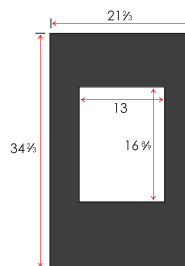

Volts	120
Amps	14.5
Watts	1745 max
Heater	1500 watts high, 750 watts low
No Heater	245 watts
Lamps	5 each 40 watt Candelabra Incandescent, 200 watts total
Rotor Motor	1 at 5 watts
Height, Width, Depth	20 1/10 x 39 3/10 x 5 3/10
Glass Viewing Opening	37" x 10"
Glass Size	58 1/4 w x 25 9/16 h
Shipping Size	
Glass Front Model	60 1/4 x 8 x 27 1/4
Stone Front Model	62 1/2 x 9 3/4 x 31 1/2
Shipping Weight	
Glass Front Model	106 lbs.
Stone Front Model	126 lbs.
Cord Length	75"

Volts	120
Amps	15.5
Watts	1865 max
Heater	1500 watts high, 750 watts low
No Heater	365 watts
Lamps	9 each 40 watt Candelabra Incandescent, 360 watts total
Rotor Motor	1 at 5 watts
Height, Width, Depth	19 7/10 x 81 1/10 x 4 4/5
Glass Viewing Opening	78 1/2 x 10 5/8
Glass Size	94 1/2 w x 26 3/8 h
Shipping Size	97 x 9 x 29
Shipping Weight	176.5 lbs. Glass Included
Cord Length	62"

Vertical Convex Wall Mounted Electric Fireplace

The WM-1641 vertical convex electric fireplace can transform any space with its clean, contemporary design and realistic torch-like flame.

Volts	120
Amps	12
Watts	1435 max
Heater	1350 watts high, 675 watts low
No Heater	85 watts
Lamps	2 each 40 watt Candelabra Incandescent, 80 watts total
Rotor Motor	1@5 watts
Height, Width, Depth	39 2/5 x 10 2/5 x 6 3/16
Glass Viewing Opening	16 9/10 x 13
Glass Size	21 7/10 x 34 7/10
Shipping Size	19 x 9 x 43"
Shipping Weight	49 lbs. Glass Included
Cord Length	76"

Volts	120
Amps	14
Watts	1435 max
Heater	1350 watts high, 675 watts low
No Heater	85 watts
Lamps	2 each 40 watt Candelabra Incandescent, 80 watts total
Rotor Motor	1@5 watts
Height, Width, Depth	26 7/9 x 14 5/9 x 4 4/5
Glass Viewing Opening	13 x 16 8/9
Glass Size	21 2/3 x 34 2/3
Shipping Size	24 x 9 x 36
Shipping Weight	46 lbs. Glass Included
Cord Length	70"