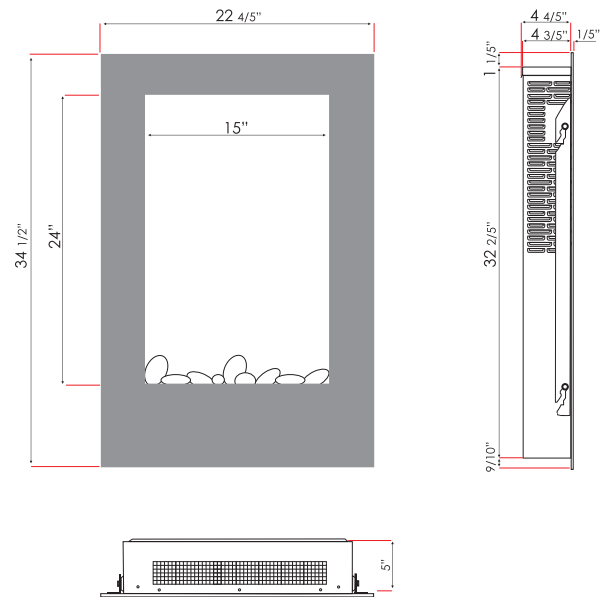

Approximate heating area - 376 sq. ft.

Volts	120
Amps	12.5
Watts	1500 max
Heater	1375 watts high, 625 watts low
No Heater	125 watts
Lamps	3 each 40 watt Candelabra Incandescent, 120 watts total
Rotor Motor	1@5 watts
Height, Width, Depth	18 3/5 x 22 1/10 x 5 3/10
Glass Viewing Opening	22 x 11 4/5
Glass Size	35 2/5 x 22 1/10
Shipping Size	38 x 8 x 25
Shipping Weight	47 lbs. Glass Included
Cord Length	75"

WM-2335FF Electric Fireplace with optional Clear fire glass

WM-2335FF FLAT FRONT SPECIFICATIONS

Volts	120
Amps	12.5
Watts	1500 max
Heater	1415 watts high, 665 watts low
No Heater	85 watts
Lamps	2 each 40 watt Candelabra Incandescent, 80 watts total
Rotor Motor	1@5 watts
Height, Width, Depth	32 2/5 x 17 7/10 x 4 1/5
Glass Viewing Opening	15" x 24"
Glass Size	22 4/5" x 34 1/2"
Shipping Size	37" x 7 3/5" x 25 1/2"
Shipping Weight	42 lbs. Glass Included
Cord Length	75"