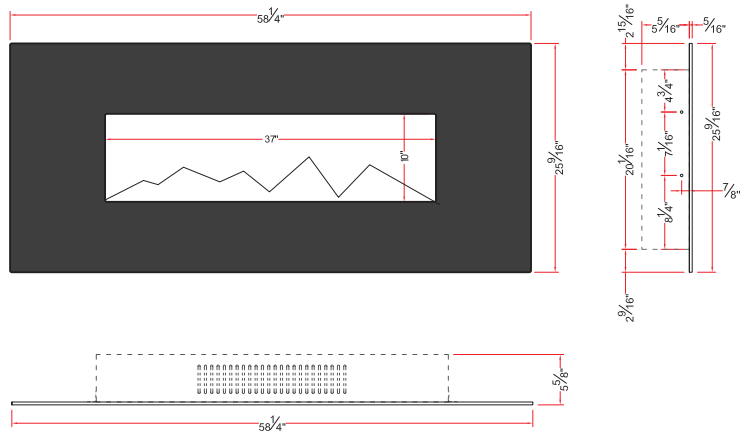

Volts	120
Amps	13.5
Watts	1625 max
Heater	1500 watts high, 750 watts low
No Heater	125 watts
Lamps	3 each 40 watt Candelabra Incandescent, 120 watts total
Rotor Motor	1 at 5 watts
Height, Width, Depth	19 1/10 x 24 2/5 x 4 4/5
Glass Viewing Opening	20-11/16 x 11-1/4
Glass Size	38 w x 25 3/5 h
Shipping Size	
Glass Front Model	39 3/4 x 7 1/2 x 27 1/4
Stone Front Model	42 1/2 x 9 3/4 x 31 1/2
Shipping Weight	
Glass Front Model	68.5 lbs.
Stone Front Model	92.75 lbs.
Cord Length	76"

WM-58 Electric Fireplace shown with Dark Gray Limestone surround

WM-58 Electric Fireplace shown with optional Travertine surround

WM-58 SPECIFICATIONS

Sleek & Stylish.

It's not easy being popular, but the WM 58" electric fireplace is all that and more. Fitting perfectly into any setting, this gorgeous fireplace will provide years of enjoyment and beauty in your home. Also available with real stone optional upgrades.

Volts	120
Amps	14.5
Watts	1745 max
Heater	1500 watts high, 750 watts low
No Heater	245 watts
Lamps	5 each 40 watt Candelabra Incandescent, 200 watts total
Rotor Motor	1 at 5 watts
Height, Width, Depth	20 1/10 x 39 3/10 x 5 3/10
Glass Viewing Opening	37" x 10"
Glass Size	58 1/4 w x 25 9/16 h
Shipping Size	
Glass Front Model	60 1/4 x 8 x 27 1/4
Stone Front Model	62 1/2 x 9 3/4 x 31 1/2
Shipping Weight	
Glass Front Model	106 lbs.
Stone Front Model	126 lbs.
Cord Length	75"