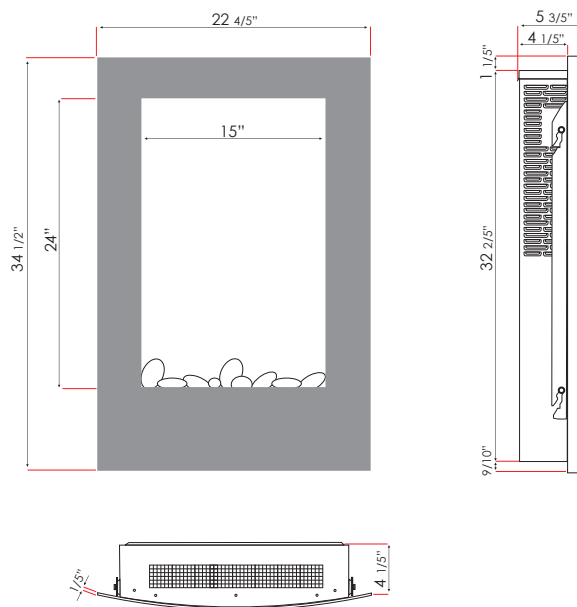

modern

WM-2335CF CONVEX FRONT SPECIFICATIONS

Volts	120
Amps	12.5
Watts	1500 max
Heater	1415 watts high, 665 watts low
No Heater	85 watts
Lamps	2 each 40 watt Candelabra Incandescent, 80 watts total
Rotor Motor	1@5 watts
Height, Width, Depth	32 2/5 x 17 7/10 x 4 1/5
Glass Viewing Opening	15 x 24
Glass Size	22 4/5 x 34 1/2
Shipping Size	37 x 9 x 26
Shipping Weight	43 lbs. Glass Included
Cord Length	75"

Convex Front Wall Mounted Electric Fireplace

A twin to the WM-2335FF, the WM-2335CF electric fireplace offer the option of adding curves to your space with a convex face. Comes with rocks and three colors of fire glass media. See fire glass colors on page 9.

Approximate heating area - 376 sq. ft.