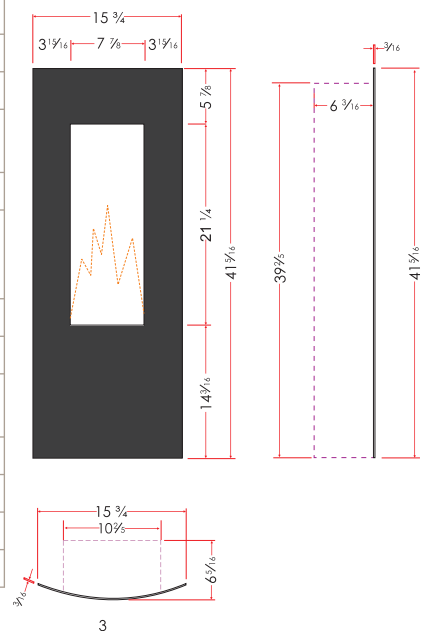

Volts	120
Amps	15.5
Watts	1865 max
Heater	1500 watts high, 750 watts low
No Heater	365 watts
Lamps	9 each 40 watt Candelabra Incandescent, 360 watts total
Rotor Motor	1 at 5 watts
Height, Width, Depth	19 7/10 x 81 1/10 x 4 4/5
Glass Viewing Opening	78 1/2 x 10 5/8
Glass Size	94 1/2 w x 26 3/8 h
Shipping Size	97 x 9 x 29
Shipping Weight	176.5 lbs. Glass Included
Cord Length	62"

WM-1641 Vertical Convex Electric Fireplace

ingenuity

WM-1641 SPECIFICATIONS

WM SERIES Vertical Convex Fireplace Features

- Crystal Black glass face
- Easy-to-install 2-step process
- State of the art electric flame technology for a realistic looking flame
- Flame operates with or without heat
- Remote control for flame and heater (included)
- On demand heat - great for zone heating
- 120 Volt - 1500 watt/ 5000 btu heater
- Approximate heating area - 500 sq. ft.
- Low operating cost with high (100%) efficiency
- Plug located on the right side

Vertical Convex Wall Mounted Electric Fireplace

The WM-1641 vertical convex electric fireplace can transform any space with its clean, contemporary design and realistic torch-like flame.

Volts	120
Amps	12
Watts	1435 max
Heater	1350 watts high, 675 watts low
No Heater	85 watts
Lamps	2 each 40 watt Candelabra Incandescent, 80 watts total
Rotor Motor	1@5 watts
Height, Width, Depth	39 2/5 x 10 2/5 x 6 3/16
Glass Viewing Opening	16 9/10 x 13
Glass Size	21 7/10 x 34 7/10
Shipping Size	19 x 9 x 43"
Shipping Weight	49 lbs. Glass Included
Cord Length	76"

Volts	120
Amps	14
Watts	1435 max
Heater	1350 watts high, 675 watts low
No Heater	85 watts
Lamps	2 each 40 watt Candelabra Incandescent, 80 watts total
Rotor Motor	1@5 watts
Height, Width, Depth	26 7/9 x 14 5/9 x 4 4/5
Glass Viewing Opening	13 x 16 8/9
Glass Size	21 2/3 x 34 2/3
Shipping Size	24 x 9 x 36
Shipping Weight	46 lbs. Glass Included
Cord Length	70"