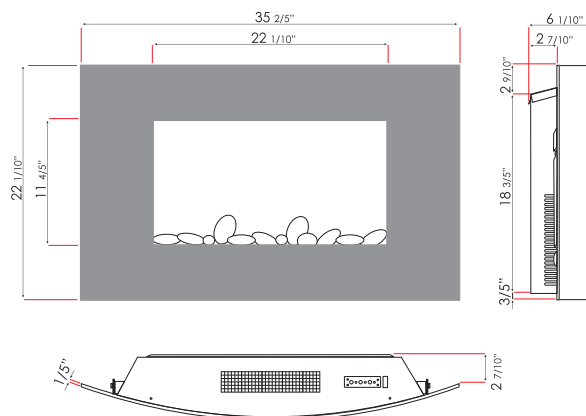

Approximate heating area - 376 sq. ft.

Volts	120
Amps	12.5
Watts	1500 max
Heater	1375 watts high, 625 watts low
No Heater	125 watts
Lamps	3 each 40 watt Candelabra Incandescent, 120 watts total
Rotor Motor	1@5 watts
Height, Width, Depth	18 3/5 x 22 1/10 x 5 3/10
Glass Viewing Opening	22 x 11 4/5
Glass Size	35 2/5 x 22 1/10
Shipping Size	38 x 8 x 25
Shipping Weight	47 lbs. Glass Included
Cord Length	75"