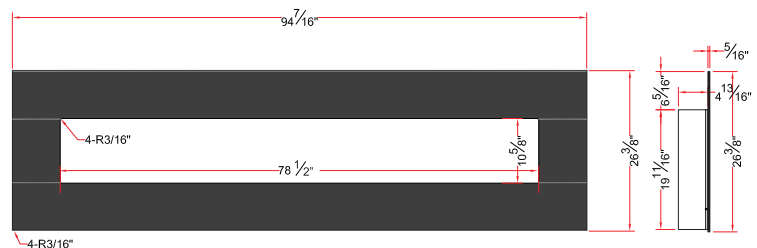

Volts	120
Amps	14.5
Watts	1745 max
Heater	1500 watts high, 750 watts low
No Heater	245 watts
Lamps	5 each 40 watt Candelabra Incandescent, 200 watts total
Rotor Motor	1 at 5 watts
Height, Width, Depth	20 1/10 x 39 3/10 x 5 3/10
Glass Viewing Opening	37" x 10"
Glass Size	58 1/4 w x 25 9/16 h
Shipping Size	
Glass Front Model	60 1/4 x 8 x 27 1/4
Stone Front Model	62 1/2 x 9 3/4 x 31 1/2
Shipping Weight	
Glass Front Model	106 lbs.
Stone Front Model	126 lbs.
Cord Length	75"

WM-95 Electric Fireplace

wow factor

WM-95 SPECIFICATIONS

Contemporary & Distinctive.

With its unique flame and stunning length, this WM 95" electric fireplace will certainly be a show-stopper, whether it's part of your home or business.

Volts	120
Amps	15.5
Watts	1865 max
Heater	1500 watts high, 750 watts low
No Heater	365 watts
Lamps	9 each 40 watt Candelabra Incandescent, 360 watts total
Rotor Motor	1 at 5 watts
Height, Width, Depth	19 7/10 x 81 1/10 x 4 4/5
Glass Viewing Opening	78 1/2 x 10 5/8
Glass Size	94 1/2 w x 26 3/8 h
Shipping Size	97 x 9 x 29
Shipping Weight	176.5 lbs. Glass Included
Cord Length	62"