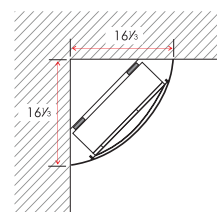

Vertical Convex Wall Mounted Electric Fireplace

The WM-1641 vertical convex electric fireplace can transform any space with its clean, contemporary design and realistic torch-like flame.

Volts	120
Amps	12
Watts	1435 max
Heater	1350 watts high, 675 watts low
No Heater	85 watts
Lamps	2 each 40 watt Candelabra Incandescent, 80 watts total
Rotor Motor	1@5 watts
Height, Width, Depth	39 2/5 x 10 2/5 x 6 3/16
Glass Viewing Opening	16 9/10 x 13
Glass Size	21 7/10 x 34 7/10
Shipping Size	19 x 9 x 43"
Shipping Weight	49 lbs. Glass Included
Cord Length	76"

Volts	120
Amps	14
Watts	1435 max
Heater	1350 watts high, 675 watts low
No Heater	85 watts
Lamps	2 each 40 watt Candelabra Incandescent, 80 watts total
Rotor Motor	1@5 watts
Height, Width, Depth	26 7/9 x 14 5/9 x 4 4/5
Glass Viewing Opening	13 x 16 8/9
Glass Size	21 2/3 x 34 2/3
Shipping Size	24 x 9 x 36
Shipping Weight	46 lbs. Glass Included
Cord Length	70"