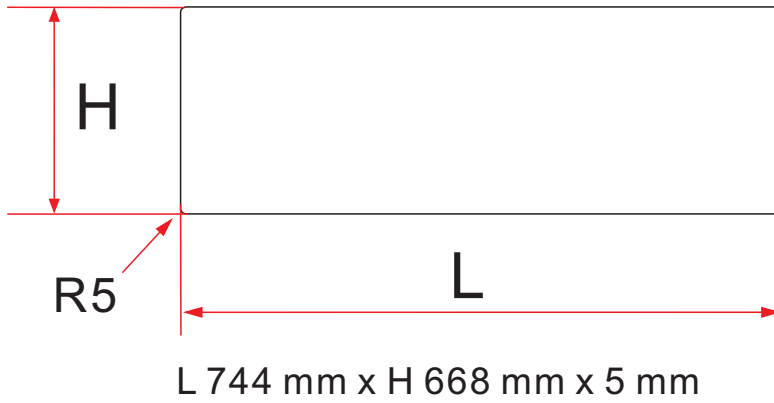

## "Front Glass" Dimensions

## "Back Glass" Dimensions

## "Tray Glass" Dimensions

L 630 mm x W 152 mm x 5 mm

## "Side Glass" Dimensions

\*Left and right are the same size

Thickness= 5 mm