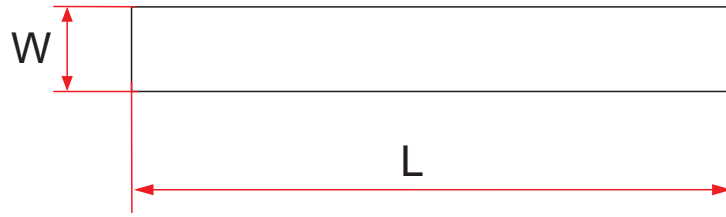

## "Front Glass" Dimensions

## "Back Glass" Dimensions

## "Tray Glass" Dimensions

L 630 mm x W 152 mm x 5 mm

## "Side Glass" Dimensions

\*Left and right are the same size

Thickness= 5 mm