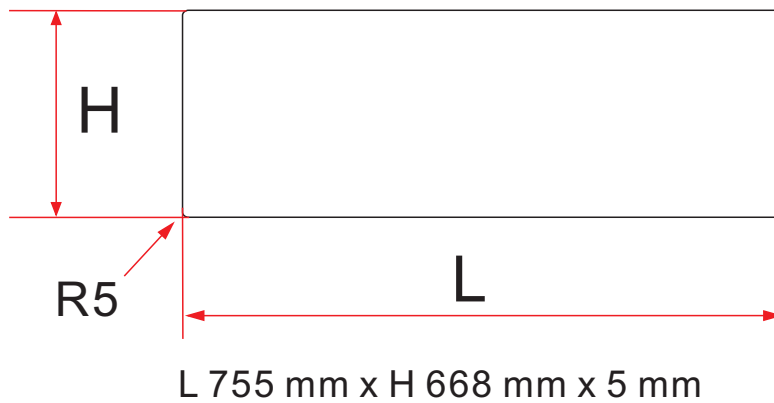

## "Front Glass" Dimensions

## "Back Glass" Dimensions

## "Tray Glass" Dimensions

L 630 mm x W 152 mm x 5 mm

## "Side Glass" Dimensions

\*Left and right are the same size

Thickness= 5 mm