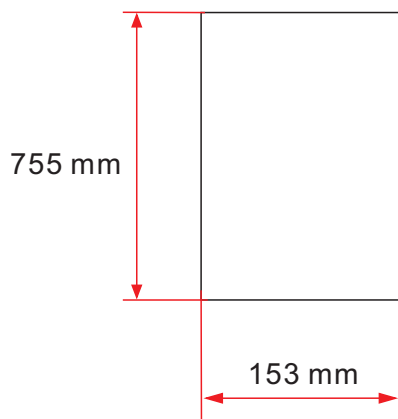

## "Front Glass" Dimensions

## "Back Glass" Dimensions

## "Tray Glass" Dimensions

L 630 mm x W 152 mm x 5 mm

## "Side Glass" Dimensions

\*Left and right are the same size

Thickness= 5 mm