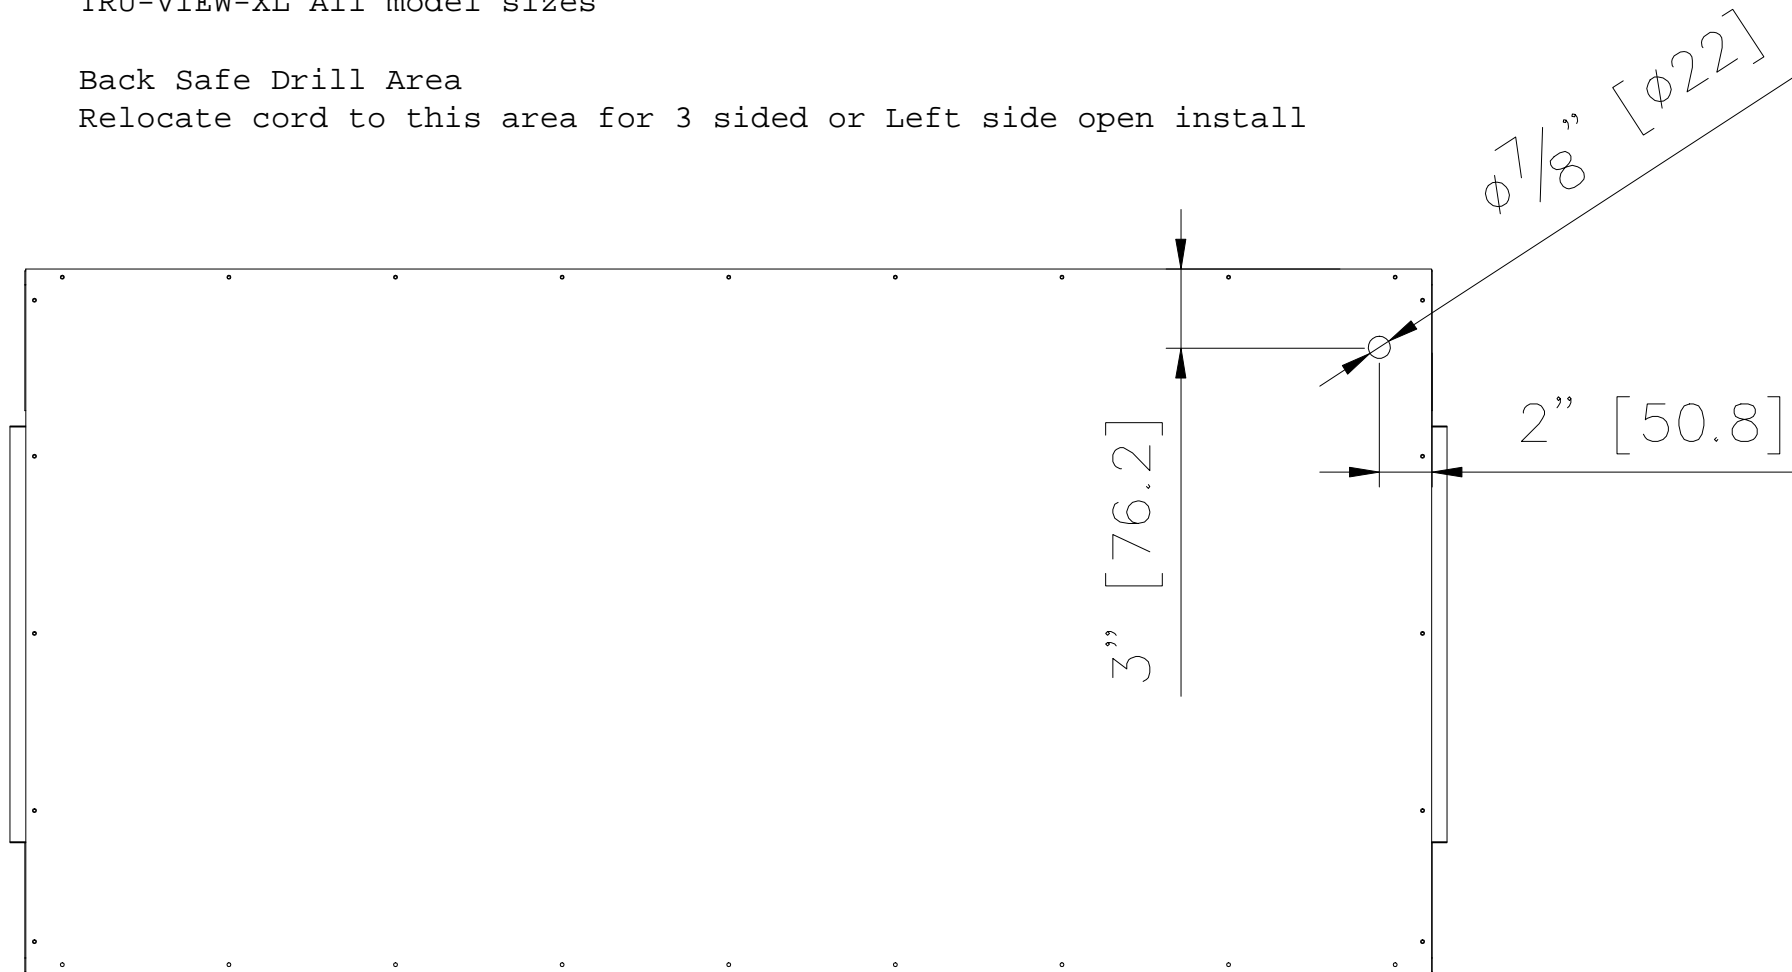

TRU-VIEW-XL All model sizes

Back Safe Drill Area

Relocate cord to this area for 3 sided or Left side open install

Back view