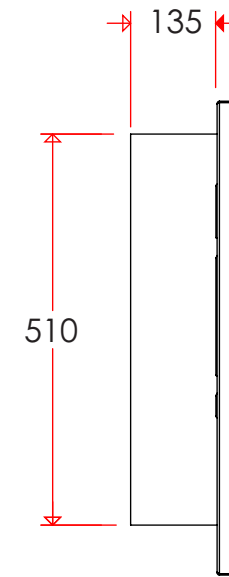

TECHNICAL SPECIFICATIONS

VOLTS		120
AMPS		14.5
WATTS		1745
HEATER	HIGH	1500 watts
	LOW	750 watts
NO HEATER		245 watts
LAMPS	QUANTITY	5 Candelabra
	WATTS	40 watts
	TOTAL WATTS	200 watts
ROTOR MOTOR		1 at 5 watts
HEIGHT, WIDTH, DEPTH		20 1/8 x 39 3/8 x 5 3/8
GLASS VIEWING OPENING		37 w x 9 7/8 h
STEEL SURROUND		62 w x 24 3/8 h
SHIPPING SIZE	UNIT	60 x 8 x 28
	STEEL FRONT	65 x 4 x 27
SHIPPING WEIGHT	UNIT	75
	STEEL FRONT	Included
PLUG LOCATION		Right Side
CORD LENGTH		76"
APPROX. HEATING AREA		400 sq ft

SERIES	MODEL		REV
WM	WM-62-TEXTUREDBLACK WM-62-METALLICBLACK WM-62-CANDYAPPLERED WM-62-COASTALBLUE		1
SCALE 1" = 1'-0"	DATE: 06/02/11	SHEET 1 OF 1	

TECHNICAL SPECIFICATIONS

VOLTS		120
AMPS		14.5
WATTS		1745
HEATER	HIGH	1500 watts
	LOW	750 watts
NO HEATER		245 watts
LAMPS	QUANTITY	5 Candelabra
	WATTS	40 watts
	TOTAL WATTS	200 watts
ROTOR MOTOR		1 at 5 watts
HEIGHT, WIDTH, DEPTH		51 x 99.8 x 13.5
GLASS VIEWING OPENING		93.98 x 24.93 cm
STEEL SURROUND		157.48 w x 61.75 cm
SHIPPING SIZE	UNIT	152.5 x 19.3 x 69.5
	STEEL FRONT	165 x 10 x 69
SHIPPING WEIGHT	UNIT	18.2 kg
	STEEL FRONT	16 kg
PLUG LOCATION		Right Side
CORD LENGTH		193 cm
APPROX. HEATING AREA		37 sqm

SERIES	MODEL	REV
WM	WM-62-TEXTUREDBLACK WM-62-METALLICBLACK WM-62-CANDYAPPLERED WM-62-COASTALBLUE	1
SCALE 1:12	DATE: 06/02/11	SHEET 1 OF 1