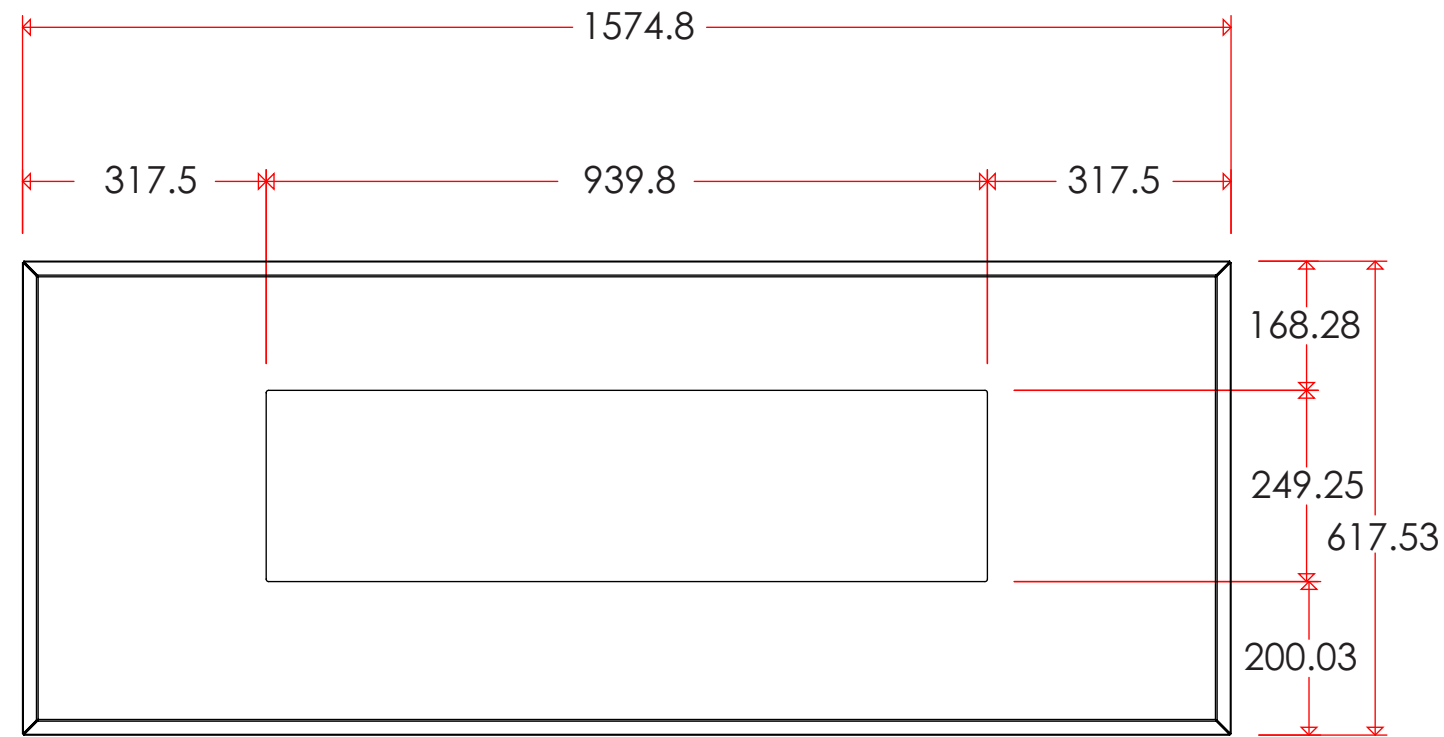

TECHNICAL SPECIFICATIONS

VOLTS		120
AMPS		14.5
WATTS		1745
HEATER	HIGH	1500 watts
	LOW	750 watts
NO HEATER		245 watts
LAMPS	QUANTITY	5 Candelabra
	WATTS	40 watts
	TOTAL WATTS	200 watts
ROTOR MOTOR		1 at 5 watts
HEIGHT, WIDTH, DEPTH		20 1/8 x 39 3/8 x 5 3/8
GLASS VIEWING OPENING		37 w x 9 7/8 h
STEEL SURROUND		62 w x 24 3/8 h
SHIPPING SIZE	UNIT	60 x 8 x 28
	STEEL FRONT	65 x 4 x 27
SHIPPING WEIGHT	UNIT	75
	STEEL FRONT	Included
PLUG LOCATION		Right Side
CORD LENGTH		76"
APPROX. HEATING AREA		400 sq ft

SERIES	MODEL		REV
WM	WM-62-TEXTUREDBLACK WM-62-METALLICBLACK WM-62-CANDYAPPLERED WM-62-COASTALBLUE		1
SCALE 1" = 1'-0"	DATE: 06/02/11	SHEET 1 OF 1	

TECHNICAL SPECIFICATIONS

VOLTS		120
AMPS		14.5
WATTS		1745
HEATER	HIGH	1500 watts
	LOW	750 watts
NO HEATER		245 watts
LAMPS	QUANTITY	5 Candelabra
	WATTS	40 watts
	TOTAL WATTS	200 watts
ROTOR MOTOR		1 at 5 watts
HEIGHT, WIDTH, DEPTH		51 x 99.8 x 13.5
GLASS VIEWING OPENING		93.98 x 24.93 cm
STEEL SURROUND		157.48 w x 61.75 cm
SHIPPING SIZE	UNIT	152.5 x 19.3 x 69.5
	STEEL FRONT	165 x 10 x 69
SHIPPING WEIGHT	UNIT	18.2 kg
	STEEL FRONT	16 kg
PLUG LOCATION		Right Side
CORD LENGTH		193 cm
APPROX. HEATING AREA		37 sqm

SERIES	MODEL	REV
WM	WM-62-TEXTUREDBLACK WM-62-METALLICBLACK WM-62-CANDYAPPLERED WM-62-COASTALBLUE	1
SCALE 1:12	DATE: 06/02/11	SHEET 1 OF 1