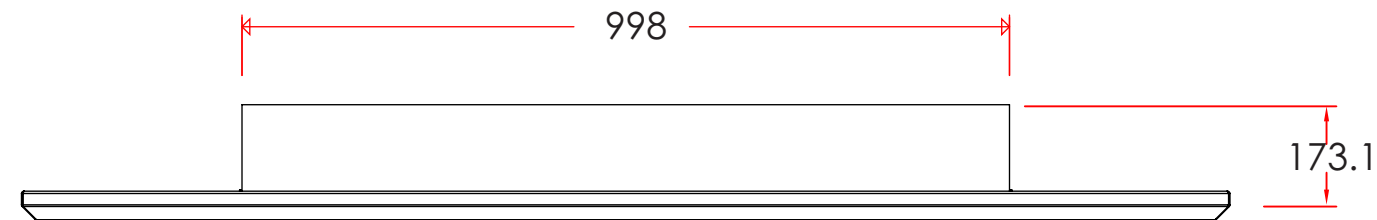

TECHNICAL SPECIFICATIONS

VOLTS		120
AMPS		14.5
WATTS		1745
HEATER	HIGH	1500 watts
	LOW	750 watts
NO HEATER		245 watts
LAMPS	QUANTITY	5 Candelabra
	WATTS	40 watts
	TOTAL WATTS	200 watts
ROTOR MOTOR		1 at 5 watts
HEIGHT, WIDTH, DEPTH		20 1/8 x 39 3/8 x 5 3/8
GLASS VIEWING OPENING		37 w x 9 7/8 h
STEEL SURROUND		62 w x 24 3/8 h
SHIPPING SIZE	UNIT	60 x 8 x 28
	STEEL FRONT	65 x 4 x 27
SHIPPING WEIGHT	UNIT	75
	STEEL FRONT	Included
PLUG LOCATION		Right Side
CORD LENGTH		76"
APPROX. HEATING AREA		400 sq ft

SERIES	MODEL		REV
WM	WM-62-TEXTUREDBLACK WM-62-METALLICBLACK WM-62-CANDYAPPLERED WM-62-COASTALBLUE		1
SCALE 1" = 1'-0"	DATE: 06/02/11	SHEET 1 OF 1	

TECHNICAL SPECIFICATIONS

VOLTS		120
AMPS		14.5
WATTS		1745
HEATER	HIGH	1500 watts
	LOW	750 watts
NO HEATER		245 watts
LAMPS	QUANTITY	5 Candelabra
	WATTS	40 watts
	TOTAL WATTS	200 watts
ROTOR MOTOR		1 at 5 watts
HEIGHT, WIDTH, DEPTH		51 x 99.8 x 13.5
GLASS VIEWING OPENING		93.98 x 24.93 cm
STEEL SURROUND		157.48 w x 61.75 cm
SHIPPING SIZE	UNIT	152.5 x 19.3 x 69.5
	STEEL FRONT	165 x 10 x 69
SHIPPING WEIGHT	UNIT	18.2 kg
	STEEL FRONT	16 kg
PLUG LOCATION		Right Side
CORD LENGTH		193 cm
APPROX. HEATING AREA		37 sqm