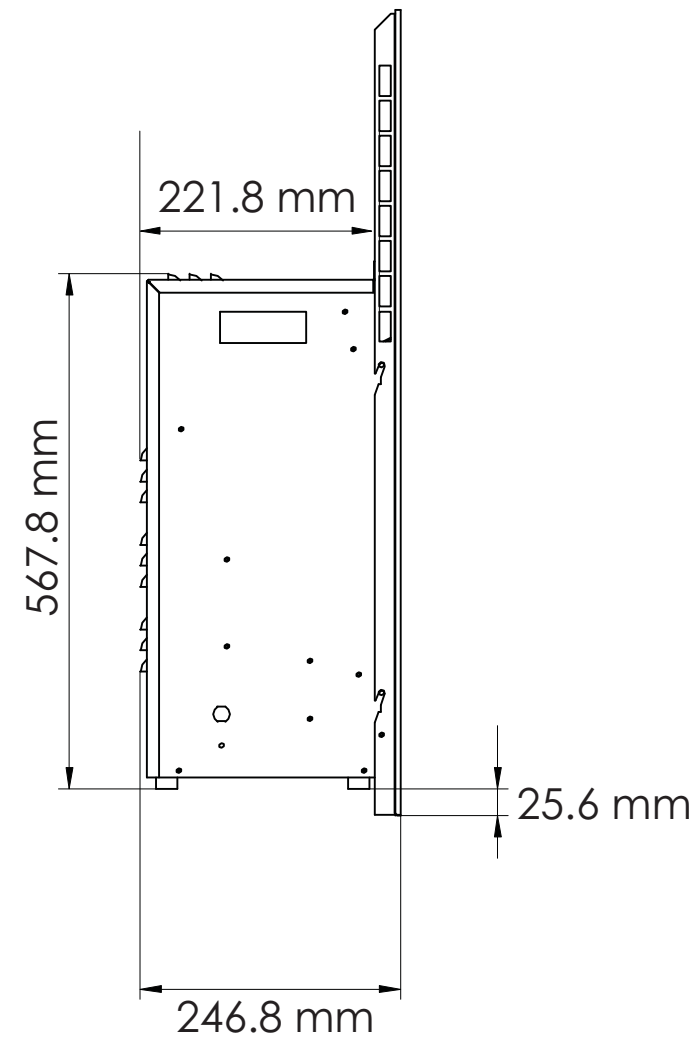

TECHNICAL SPECIFICATIONS		
VOLTS		120
AMPS		12.5
WATTS		1500
HEATER	HIGH	1500 watts
	LOW	750 watts
NO HEATER		22 watts
LAMPS	QUANTITY	LED
	WATTS	
	TOTAL WATTS	22 watts
ROTOR MOTOR		1 at 5 watts
HEIGHT, WIDTH, DEPTH		22 1/4 x 31 3/4 x 8 1/2
GLASS VIEWING OPENING		29 3/4 x 11 3/4
GLASS SIZE		42 x 30
SHIPPING SIZE		32 3/8 x 45 1/8 x 12 1/4
SHIPPING WEIGHT		80 lbs
	UNIT	
	GLASS FRONT	Included
PLUG LOCATION		Left Side
CORD LENGTH		76"
APPROX. HEATING AREA		400 sq ft

SERIES INSERT	MODEL INSERT-33-4230		REV 1
SCALE 1" = 1'-0"	DATE: 10/28/12		SHEET 1 OF 1

Minimum opening size required 22 5/8" H x 32 1/8" W

Minimum opening size required 57.5 cm H x 81.6 cm W

TECHNICAL SPECIFICATIONS	
VOLTS	120
AMPS	12.5
WATTS	1500
HEATER	HIGH 1500 watts LOW 750 watts
NO HEATER	22 watts
LAMPS	QUANTITY LED WATTS TOTAL WATTS 22 watts
ROTOR MOTOR	1 at 5 watts
HEIGHT, WIDTH, DEPTH	56.8 x 80.7 x 22.2 cm
GLASS VIEWING OPENING	29.8 x 75.6 cm
GLASS SIZE	106.6 x 76.2 cm
SHIPPING SIZE	82.1 x 114.7 x 31 cm
SHIPPING WEIGHT	36 kg
	UNIT
	GLASS FRONT Included
PLUG LOCATION	Left Side
CORD LENGTH	193 cm
APPROX. HEATING AREA	37 sqm

SERIES INSERT	MODEL INSERT-33-4230		REV 1
SCALE 1:12	DATE: 10/28/12	SHEET 1 OF 1	