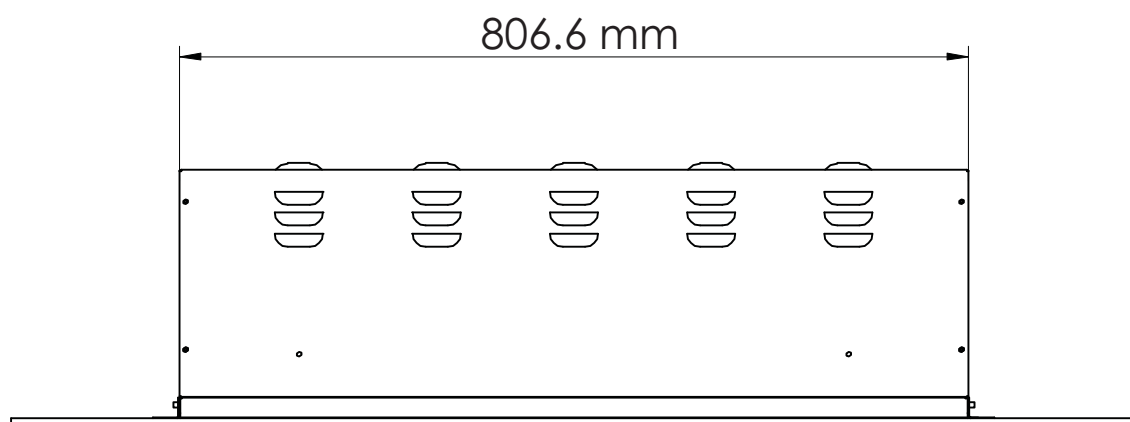

TECHNICAL SPECIFICATIONS		
VOLTS		120
AMPS		12.5
WATTS		1500
HEATER	HIGH	1500 watts
	LOW	750 watts
NO HEATER		22 watts
LAMPS	QUANTITY	LED
	WATTS	
	TOTAL WATTS	22 watts
ROTOR MOTOR		1 at 5 watts
HEIGHT, WIDTH, DEPTH		22 1/4 x 31 3/4 x 8 1/2
GLASS VIEWING OPENING		29 3/4 x 11 3/4
GLASS SIZE		42 x 30
SHIPPING SIZE		32 3/8 x 45 1/8 x 12 1/4
SHIPPING WEIGHT		80 lbs
	UNIT	
	GLASS FRONT	Included
PLUG LOCATION		Left Side
CORD LENGTH		76"
APPROX. HEATING AREA		400 sq ft

SERIES INSERT	MODEL INSERT-33-4230		REV 1
SCALE 1" = 1'-0"	DATE: 10/28/12		SHEET 1 OF 1

Minimum opening size required 22 5/8" H x 32 1/8" W

Minimum opening size required 57.5 cm H x 81.6 cm W

TECHNICAL SPECIFICATIONS	
VOLTS	120
AMPS	12.5
WATTS	1500
HEATER	HIGH 1500 watts LOW 750 watts
NO HEATER	22 watts
LAMPS	QUANTITY LED WATTS TOTAL WATTS 22 watts
ROTOR MOTOR	1 at 5 watts
HEIGHT, WIDTH, DEPTH	56.8 x 80.7 x 22.2 cm
GLASS VIEWING OPENING	29.8 x 75.6 cm
GLASS SIZE	106.6 x 76.2 cm
SHIPPING SIZE	82.1 x 114.7 x 31 cm
SHIPPING WEIGHT	36 kg
	UNIT
	GLASS FRONT Included
PLUG LOCATION	Left Side
CORD LENGTH	193 cm
APPROX. HEATING AREA	37 sqm

SERIES INSERT	MODEL INSERT-33-4230		REV 1
SCALE 1:12	DATE: 10/28/12	SHEET 1 OF 1	