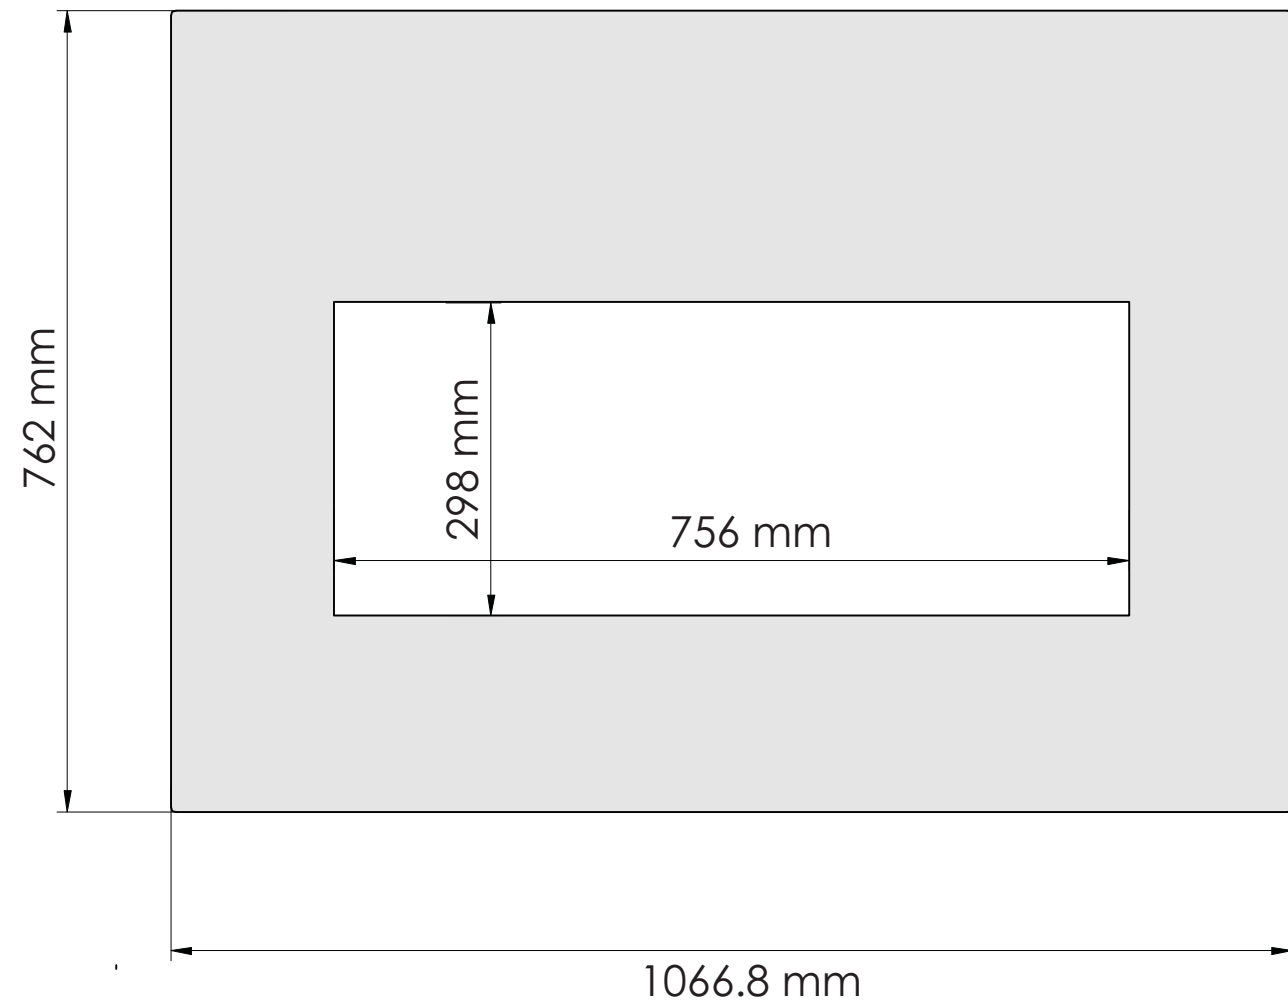

TECHNICAL SPECIFICATIONS		
VOLTS		120
AMPS		12.5
WATTS		1500
HEATER	HIGH	1500 watts
	LOW	750 watts
NO HEATER		22 watts
LAMPS	QUANTITY	LED
	WATTS	
	TOTAL WATTS	22 watts
ROTOR MOTOR		1 at 5 watts
HEIGHT, WIDTH, DEPTH		22 1/4 x 31 3/4 x 8 1/2
GLASS VIEWING OPENING		29 3/4 x 11 3/4
GLASS SIZE		42 x 30
SHIPPING SIZE		32 3/8 x 45 1/8 x 12 1/4
SHIPPING WEIGHT		80 lbs
	UNIT	
	GLASS FRONT	Included
PLUG LOCATION		Left Side
CORD LENGTH		76"
APPROX. HEATING AREA		400 sq ft

SERIES INSERT	MODEL INSERT-33-4230		REV 1
SCALE 1" = 1'-0"	DATE: 10/28/12		SHEET 1 OF 1

Minimum opening size required 22 5/8" H x 32 1/8" W

Minimum opening size required 57.5 cm H x 81.6 cm W

TECHNICAL SPECIFICATIONS	
VOLTS	120
AMPS	12.5
WATTS	1500
HEATER	HIGH 1500 watts LOW 750 watts
NO HEATER	22 watts
LAMPS	QUANTITY LED WATTS TOTAL WATTS 22 watts
ROTOR MOTOR	1 at 5 watts
HEIGHT, WIDTH, DEPTH	56.8 x 80.7 x 22.2 cm
GLASS VIEWING OPENING	29.8 x 75.6 cm
GLASS SIZE	106.6 x 76.2 cm
SHIPPING SIZE	82.1 x 114.7 x 31 cm
SHIPPING WEIGHT	36 kg
	UNIT
	GLASS FRONT Included
PLUG LOCATION	Left Side
CORD LENGTH	193 cm
APPROX. HEATING AREA	37 sqm

SERIES INSERT	MODEL INSERT-33-4230		REV 1
SCALE 1:12	DATE: 10/28/12	SHEET 1 OF 1	