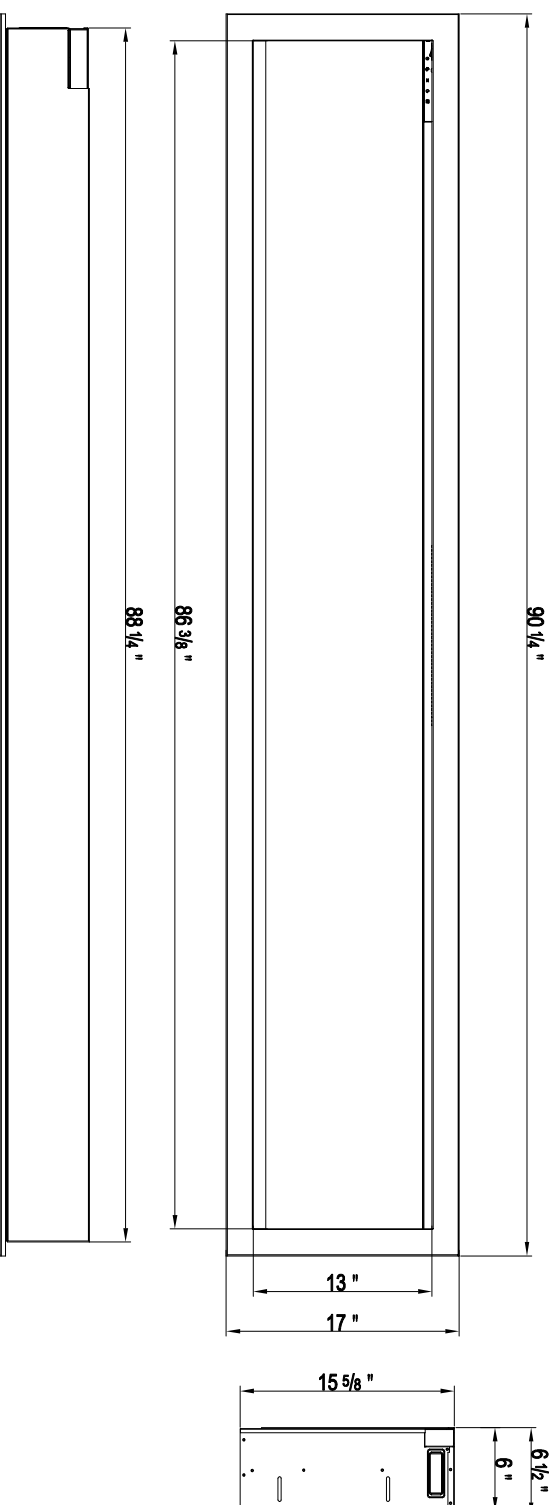

### TECHNICAL SPECIFICATIONS

VOLTS	120V
AMPS	12.5A
WATTS	1500W
HEATER	HIGH 1500W wats
	LOW 750W wats
NO HEATER	44 WATTS MAX
LAMPS	QUANTITY 177 PCS LED
	WATTS 0.5W&0.15W&0.06W
TOTAL WATTS	43 W
ROTOR MOTOR	1 at 2.9 wats
HEIGHT,WIDTH,DEPTH	17 " X 90 1/4 " X 6 1/2 "
GLASS VIEWING OPENING	13 " X 86 3/8 "
FRAMING SIZE	15 3/4 " X 89 1/8 " X 6 1/2 "
SHIPPING SIZE	22 1/4 " X 98 " X 11 1/4 "
SHIPPING WEIGHT	172.7 LBS
GLASS FRONT	UNIT 1
	Included
PLUG LOCATION	Left Side
CORD LENGTH	70.9 < L < 95.5
APPROX.HEATING AREA	400 SQ.FT

SERIES SYMMETRY BESPOKE	MODEL SYM-88 BESPOKE	REV 1
SCALE 1"=1'-0"	DATE:04/16/2024	SHEET 1 OF 1