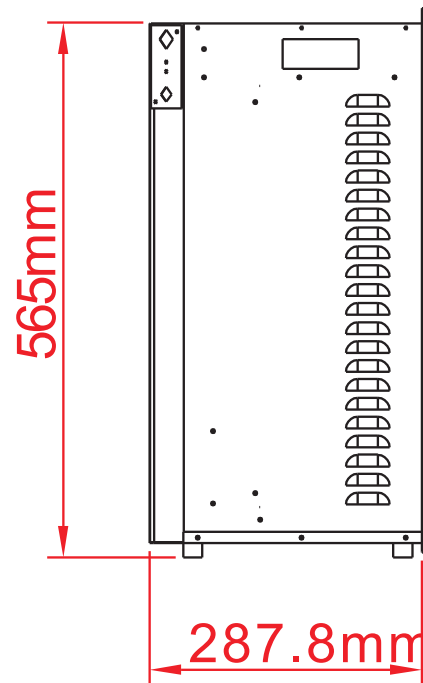

TECHNICAL SPECIFICATIONS

VOLTS	120V 60Hz	
AMPS	12.5	
WATTS	1465 W	
HEATER	HIGH	1465 watts
	LOW	750 watts
NO HEATER	27 watts	
LAMPS	TYPE	LED
	WATTS	
	TOTAL WATTS	26.3 watts
ROTOR MOTOR	1 at 2.9 watts	
HEIGHT,WIDTH,DEPTH	22 1/4" x 31 3/4" x 11 3/8"	
GLASS VIEWING OPENING	18 3/4" X 29 7/8"	
GLASS SIZE	18 1/4" X 29 7/8"	
SHIPPING SIZE	24 5/8" x 36 3/4" x 14 5/8"	
SHIPPING WEIGHT	78 lbs	
	UNIT	60.6 lbs
GLASS FRONT	Included	
PLUG LOCATION	Left Side	
CORD LENGTH	76"	
APPROX. HEATING AREA	400 sq ft	

Amantii

09.11.2011-rev

SERIES	MODEL		REV
TRADITIONAL	TRD-33 BESPOKE		1
SCALE 1"=1'-0"	DATE: 08/08/2021	SHEET 1 OF 1	

TECHNICAL SPECIFICATIONS

VOLTS	120V 60Hz	
AMPS	12.5	
WATTS	1465 W	
HEATER	HIGH	1465 watts
	LOW	750 watts
NO HEATER	27 watts	
LAMPS	TYPE	LED
	WATTS	
	TOTAL WATTS	26.3 watts
ROTOR MOTOR	1 at 5 watts	
HEIGHT,WIDTH,DEPTH	56.5 x 80.7 x 28.8 cm	
GLASS VIEWING OPENING	47.5 X 75.95 cm	
GLASS SIZE	47.5 X 75.95 cm	
SHIPPING SIZE	62.5 x 93.2 x 37 cm	
SHIPPING WEIGHT	35.4 Kgs	
	UNIT	27.5 Kgs
GLASS FRONT	Included	
PLUG LOCATION	Left Side	
CORD LENGTH	193 cm	
APPROX. HEATING AREA	37 sqm	

Amantii
09.11.21 - revised

SERIES TRADITIONAL	MODEL TRD-33 BESPOKE	REV 1
SCALE 1:12	DATE: 08/08/2021	SHEET 1 OF 1