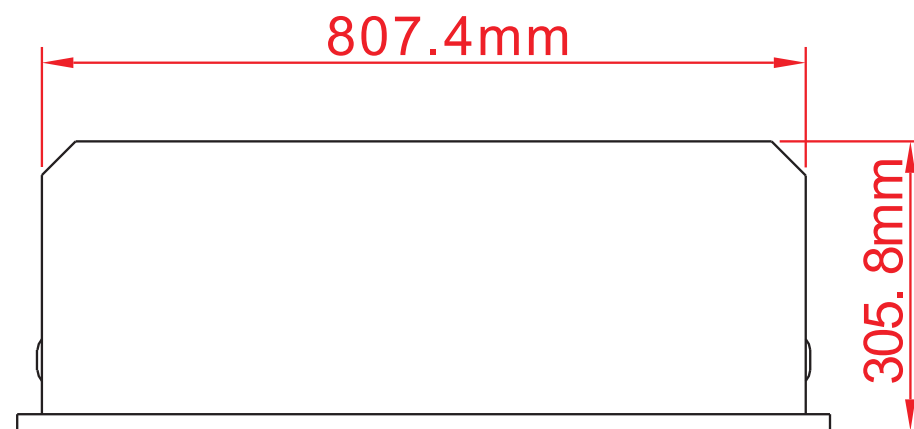

TECHNICAL SPECIFICATIONS

VOLTS	120V 60Hz	
AMPS	12.5	
WATTS	1465 W	
HEATER	HIGH	1465 watts
	LOW	750 watts
NO HEATER	27 watts	
LAMPS	TYPE	LED
	WATTS	
	TOTAL WATTS	26.3 watts
ROTOR MOTOR	1 at 2.9 watts	
HEIGHT,WIDTH,DEPTH	22 1/4" x 31 3/4" x 11 3/8"	
GLASS VIEWING OPENING	18 3/4" X 29 7/8"	
GLASS SIZE	18 1/4" X 29 7/8"	
SHIPPING SIZE	24 5/8" x 36 3/4" x 14 5/8"	
SHIPPING WEIGHT	78 lbs	
	UNIT	60.6 lbs
GLASS FRONT	Included	
PLUG LOCATION	Left Side	
CORD LENGTH	76"	
APPROX. HEATING AREA	400 sq ft	

Amantii

09.11.2011-rev

SERIES	MODEL		REV
TRADITIONAL	TRD-33 BESPOKE		1
SCALE 1"=1'-0"	DATE: 08/08/2021	SHEET 1 OF 1	

TECHNICAL SPECIFICATIONS

VOLTS	120V 60Hz	
AMPS	12.5	
WATTS	1465 W	
HEATER	HIGH	1465 watts
	LOW	750 watts
NO HEATER	27 watts	
LAMPS	TYPE	LED
	WATTS	
	TOTAL WATTS	26.3 watts
ROTOR MOTOR	1 at 5 watts	
HEIGHT,WIDTH,DEPTH	56.5 x 80.7 x 28.8 cm	
GLASS VIEWING OPENING	47.5 X 75.95 cm	
GLASS SIZE	47.5 X 75.95 cm	
SHIPPING SIZE	62.5 x 93.2 x 37 cm	
SHIPPING WEIGHT	35.4 Kgs	
	UNIT	27.5 Kgs
GLASS FRONT	Included	
PLUG LOCATION	Left Side	
CORD LENGTH	193 cm	
APPROX. HEATING AREA	37 sqm	

Amantii
09.11.21 - revised

SERIES TRADITIONAL	MODEL TRD-33 BESPOKE	REV 1
SCALE 1:12	DATE: 08/08/2021	SHEET 1 OF 1