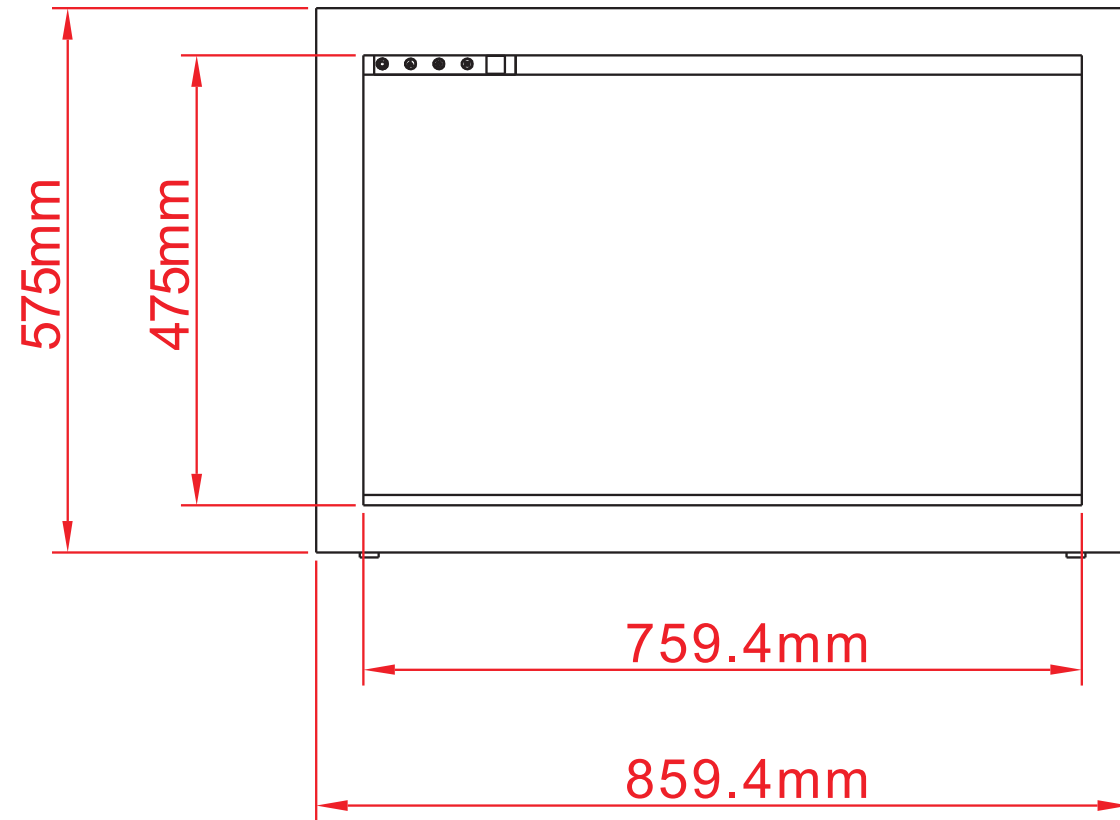

TECHNICAL SPECIFICATIONS

VOLTS	120V 60Hz	
AMPS	12.5	
WATTS	1465 W	
HEATER	HIGH	1465 watts
	LOW	750 watts
NO HEATER	27 watts	
LAMPS	TYPE	LED
	WATTS	
	TOTAL WATTS	26.3 watts
ROTOR MOTOR	1 at 2.9 watts	
HEIGHT,WIDTH,DEPTH	22 1/4" x 31 3/4" x 11 3/8"	
GLASS VIEWING OPENING	18 3/4" X 29 7/8"	
GLASS SIZE	18 1/4" X 29 7/8"	
SHIPPING SIZE	24 5/8" x 36 3/4" x 14 5/8"	
SHIPPING WEIGHT	78 lbs	
	UNIT	60.6 lbs
GLASS FRONT	Included	
PLUG LOCATION	Left Side	
CORD LENGTH	76"	
APPROX. HEATING AREA	400 sq ft	

Amantii

09.11.2011-rev

SERIES	MODEL		REV
TRADITIONAL	TRD-33 BESPOKE		1
SCALE 1"=1'-0"	DATE: 08/08/2021	SHEET 1 OF 1	

TECHNICAL SPECIFICATIONS

VOLTS	120V 60Hz	
AMPS	12.5	
WATTS	1465 W	
HEATER	HIGH	1465 watts
	LOW	750 watts
NO HEATER	27 watts	
LAMPS	TYPE	LED
	WATTS	
	TOTAL WATTS	26.3 watts
ROTOR MOTOR	1 at 5 watts	
HEIGHT,WIDTH,DEPTH	56.5 x 80.7 x 28.8 cm	
GLASS VIEWING OPENING	47.5 X 75.95 cm	
GLASS SIZE	47.5 X 75.95 cm	
SHIPPING SIZE	62.5 x 93.2 x 37 cm	
SHIPPING WEIGHT	35.4 Kgs	
	UNIT	27.5 Kgs
GLASS FRONT	Included	
PLUG LOCATION	Left Side	
CORD LENGTH	193 cm	
APPROX. HEATING AREA	37 sqm	

Amantii
09.11.21 - revised

SERIES TRADITIONAL	MODEL TRD-33 BESPOKE	REV 1
SCALE 1:12	DATE: 08/08/2021	SHEET 1 OF 1