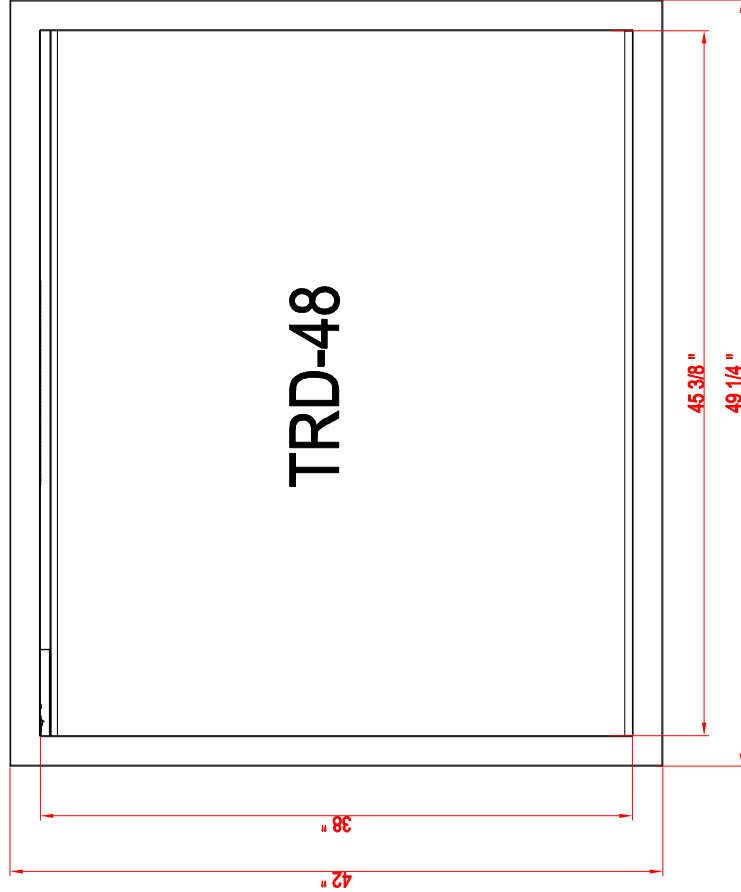

TECHNICAL SPECIFICATIONS

VOLTS	120V	
AMPS	12.5A	
WATTS	1500W	
HEATER	HIGH	1500W watts
	LOW	750W watts
NO HEATER	50 WATTS MAX	
LAMPS	QUANTITY	231 PCS LED
	WATTS	0.5W&0.15W&0.06W
TOTAL WATTS		47.2 W
ROTOR MOTOR	1 at 2.9 watts	
HEIGHT.WIDTH.DEPTH	42 " X 49 1/4 " X 14 3/8 "	
GLASS VIEWING OPENING	45 3/8 " X 38 "	
FRAMING SIZE	41 1/4 " X 48 1/4 " X 14 3/8 "	
SHIPPING SIZE	48 3/4 " X 57 1/2 " X 19 1/2 "	
SHIPPING WEIGHT	187 LBS	
UNIT	1	
GLASS FRONT	Included	
PLUG LOCATION	Left Side	
CORD LENGTH	70.9 < L	
APPROX.HEATING AREA	400 SQ FT	

SERIES	MODEL	REV
TRD	TRD-48 BESPOKE	1
SCALE 1"=1'-0"	DATE:21/02/2023	SHEET 1 OF 1