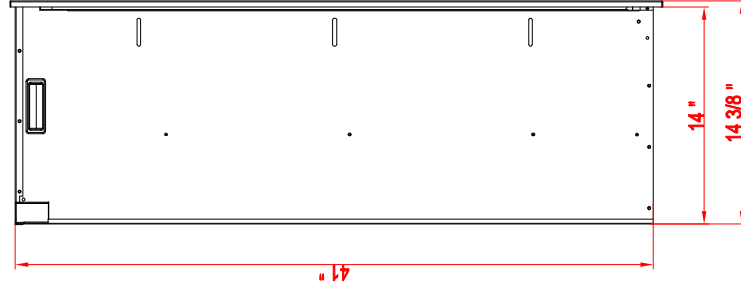

TECHNICAL SPECIFICATIONS

VOLTS	120V	
AMPS	12.5A	
WATTS	1500W	
HEATER	HIGH	1500W watts
	LOW	750W watts
NO HEATER	50 WATTS MAX	
LAMPS	QUANTITY	231 PCS LED
	WATTS	0.5W&0.15W&0.06W
TOTAL WATTS		47.2 W
ROTOR MOTOR	1 at 2.9 watts	
HEIGHT.WIDTH.DEPTH	42 " X 49 1/4 " X 14 3/8 "	
GLASS VIEWING OPENING	45 3/8 " X 38 "	
FRAMING SIZE	41 1/4 " X 48 1/4 " X 14 3/8 "	
SHIPPING SIZE	48 3/4 " X 57 1/2 " X 19 1/2 "	
SHIPPING WEIGHT	187 LBS	
UNIT	1	
GLASS FRONT	Included	
PLUG LOCATION	Left Side	
CORD LENGTH	70.9 < L	
APPROX.HEATING AREA	400 SQ FT	

SERIES	MODEL	REV
TRD	TRD-48 BESPOKE	1
SCALE 1"=1'-0"	DATE:21/02/2023	SHEET 1 OF 1