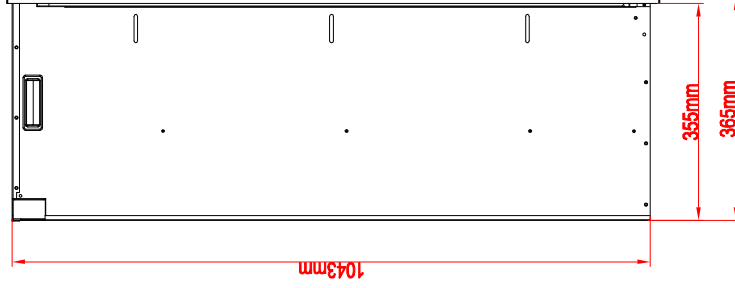

TECHNICAL SPECIFICATIONS

VOLTS	120V
AMPS	12.5A
WATTS	1500W
HEATER	HIGH 1500W watts
	LOW 750W watts
NO HEATER	50 WATTS MAX
LAMPS	QUANTITY 231 PCS LED
	WATTS 0.5W&0.15W&0.06W
TOTAL WATTS	47.2 W
ROTOR MOTOR	1 at 2.9 watts
HEIGHT.WIDTH.DEPH	106.7 X 125.2 X 36.5 cm
GLASS VIEWING OPENING	115.2 X 96.7 cm
FRAMING SIZE	104.7 X 122.5 X 36.5 cm
SHIPPING SIZE	123.8 X 146 X 49.6 cm
SHIPPING WEIGHT	85 Kgs
UNIT	1
GLASS FRONT	Included
PLUG LOCATION	Left Side
CORD LENGTH	70.9 < L
APPROX.HEATING AREA	400 SQ FT

TRD-48

SERIES	MODEL	REV
TRD	TRD-48 BESPOKE	1
SCALE 1"=1'-0"	DATE:22/02/2023	SHEET 1 OF 1