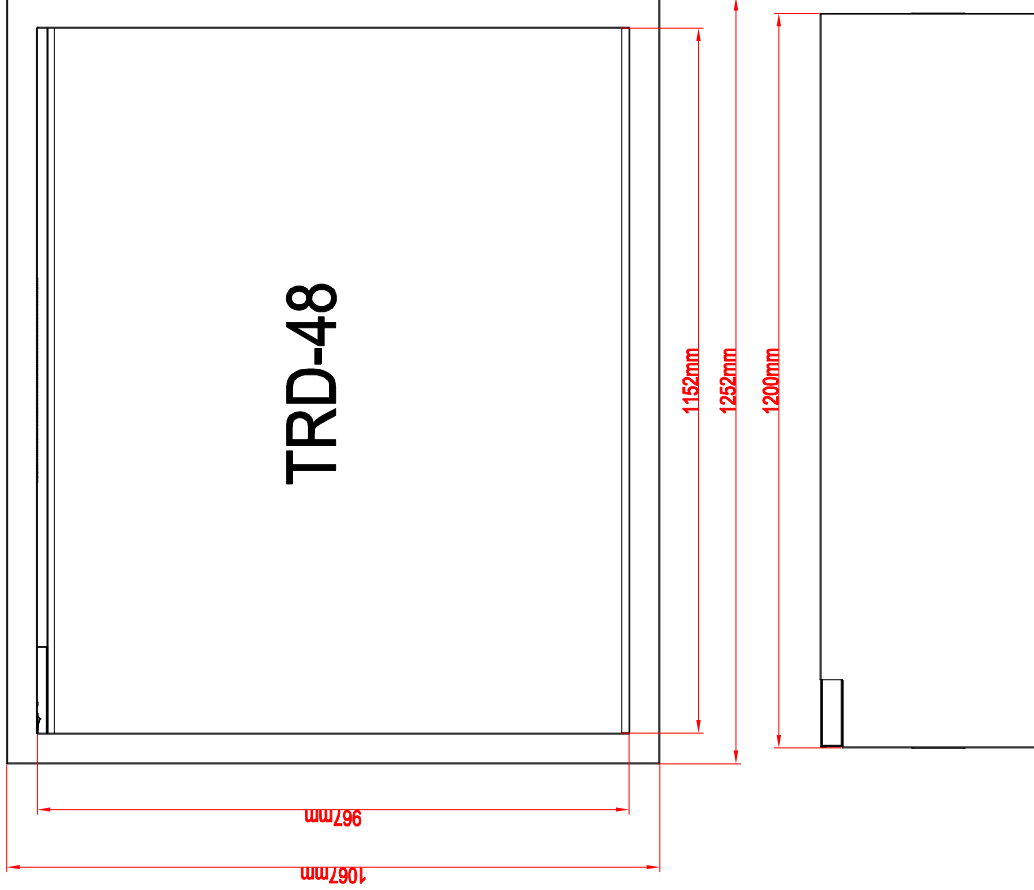

TECHNICAL SPECIFICATIONS

VOLTS	120V
AMPS	12.5A
WATTS	1500W
HEATER	HIGH 1500W watts
	LOW 750W watts
NO HEATER	50 WATTS MAX
LAMPS	QUANTITY 231 PCS LED
	WATTS 0.5W&0.15W&0.06W
TOTAL WATTS	47.2 W
ROTOR MOTOR	1 at 2.9 watts
HEIGHT.WIDTH.DEPH	106.7 X 125.2 X 36.5 cm
GLASS VIEWING OPENING	115.2 X 96.7 cm
FRAMING SIZE	104.7 X 122.5 X 36.5 cm
SHIPPING SIZE	123.8 X 146 X 49.6 cm
SHIPPING WEIGHT	85 Kgs
UNIT	1
GLASS FRONT	Included
PLUG LOCATION	Left Side
CORD LENGTH	70.9 < L
APPROX.HEATING AREA	400 SQ FT

TRD-48

SERIES	MODEL	REV
TRD	TRD-48 BESPOKE	1
SCALE 1"=1'-0"	DATE:22/02/2023	SHEET 1 OF 1