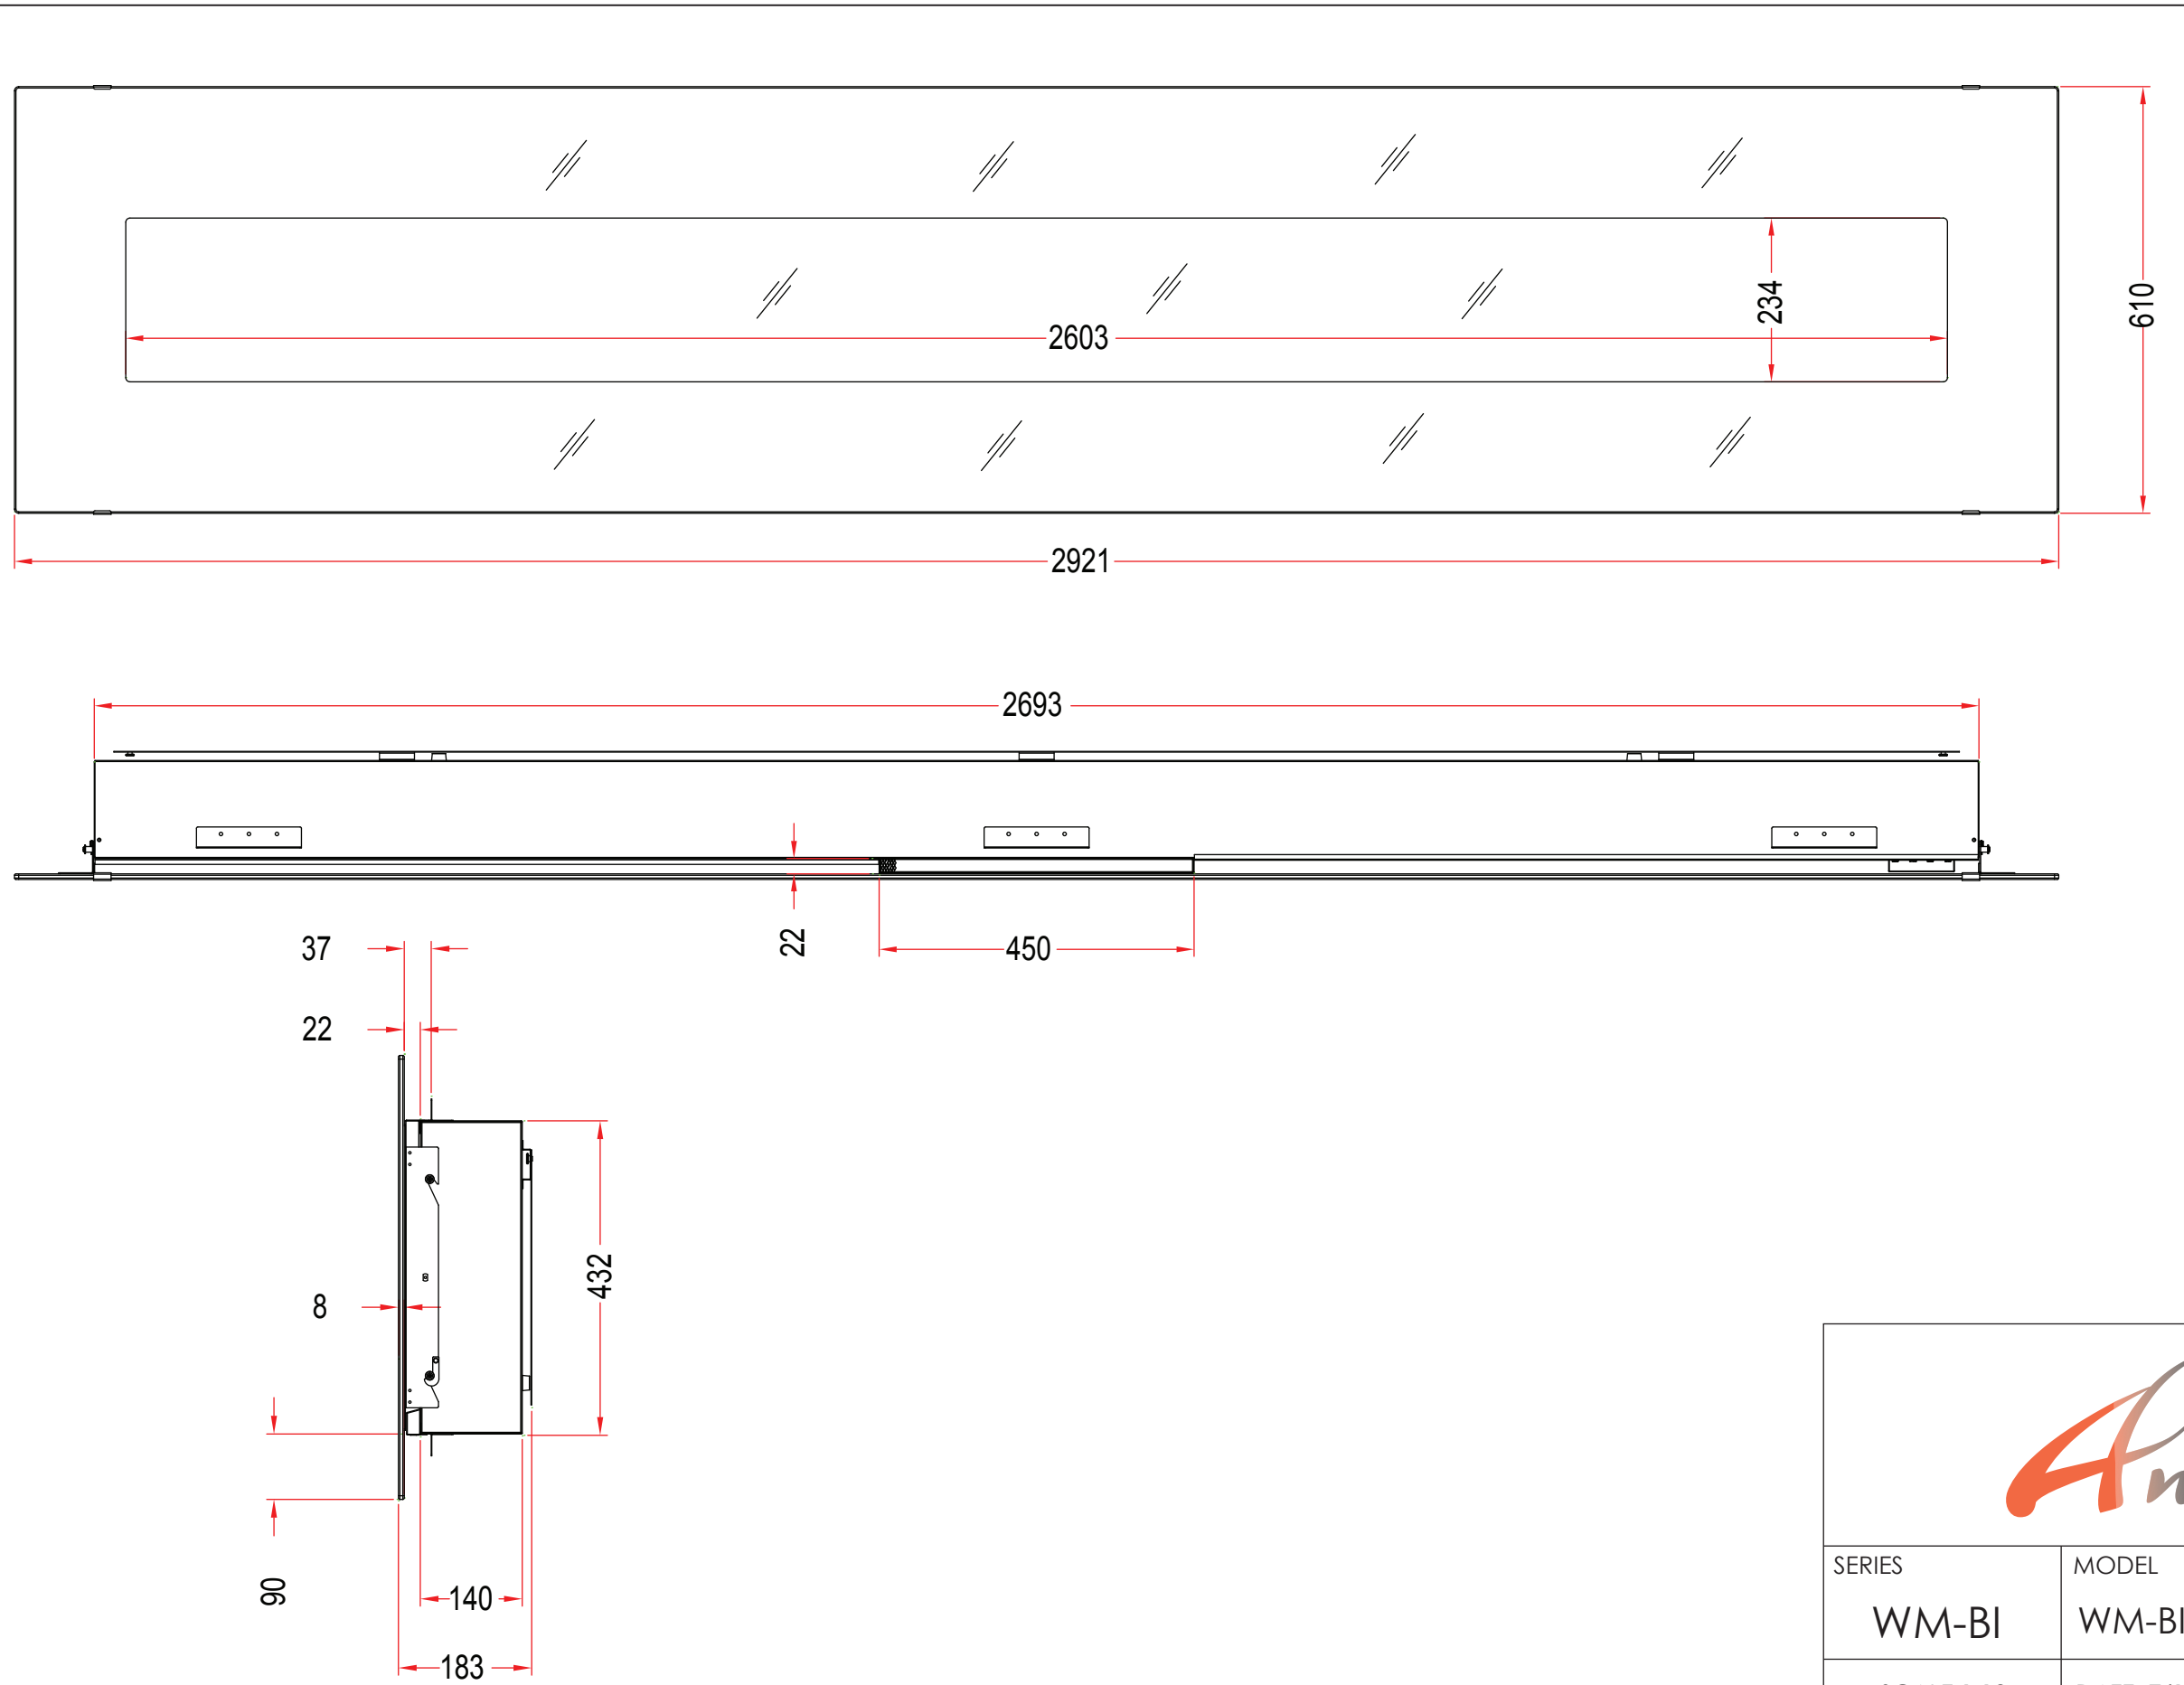

TECHNICAL SPECIFICATIONS

VOLTS		120
AMPS		11.7
WATTS		1400
HEATER	HIGH	1350 watts
	LOW	675 watts
	NO HEATER	25 watts
	SMALL MOTOR	10 watts
	BLOWER MOTOR	14.5 watts
HEIGHT, WIDTH, DEPTH		17 x 106 x 5 1/2"
GLASS VIEWING OPENING		102 1/2" x 9 3/16"
GLASS SIZE		115 " x 24"
SHIPPING SIZE		120 x 11 1/4 x 28 1/2
SHIPPING WEIGHT		158 lbs
	UNIT	
	GLASS FRONT	Included
PLUG LOCATION		Right Side
CORD LENGTH		75"
APPROX. HEATING AREA		400 sqf

SERIES	MODEL		REV
WM-BI	WM-BI-106-11524-BLKGLS		1
SCALE 1" = 1'-0"	DATE: 7/1/12	SHEET 1 OF 1	

TECHNICAL SPECIFICATIONS		
VOLTS	120	
AMPS	11.7	
WATTS	1400	
HEATER	HIGH	1350 watts
	LOW	675 watts
NO HEATER	NO HEATER	25 watts
	SMALL MOTOR	10 watts
	BLOWER MOTOR	14.5 watts
HEIGHT, WIDTH, DEPTH	43.2 x 269.3 x 14 cm	
GLASS VIEWING OPENING	260.3 x 23.4 cm	
GLASS SIZE	292.1 x 60.8 cm	
SHIPPING SIZE	304.5 x 28.5 72.5 cm	
SHIPPING WEIGHT	72 kg	
UNIT	GLASS FRONT	Included
PLUG LOCATION	Right Side	
CORD LENGTH	190 cm	
APPROX. HEATING AREA	37 sqm	

SERIES	MODEL		REV
WM-BI	WM-BI-106-11524-BLKGLS		1
SCALE 1:12	DATE: 7/1/12	SHEET 1 OF 1	