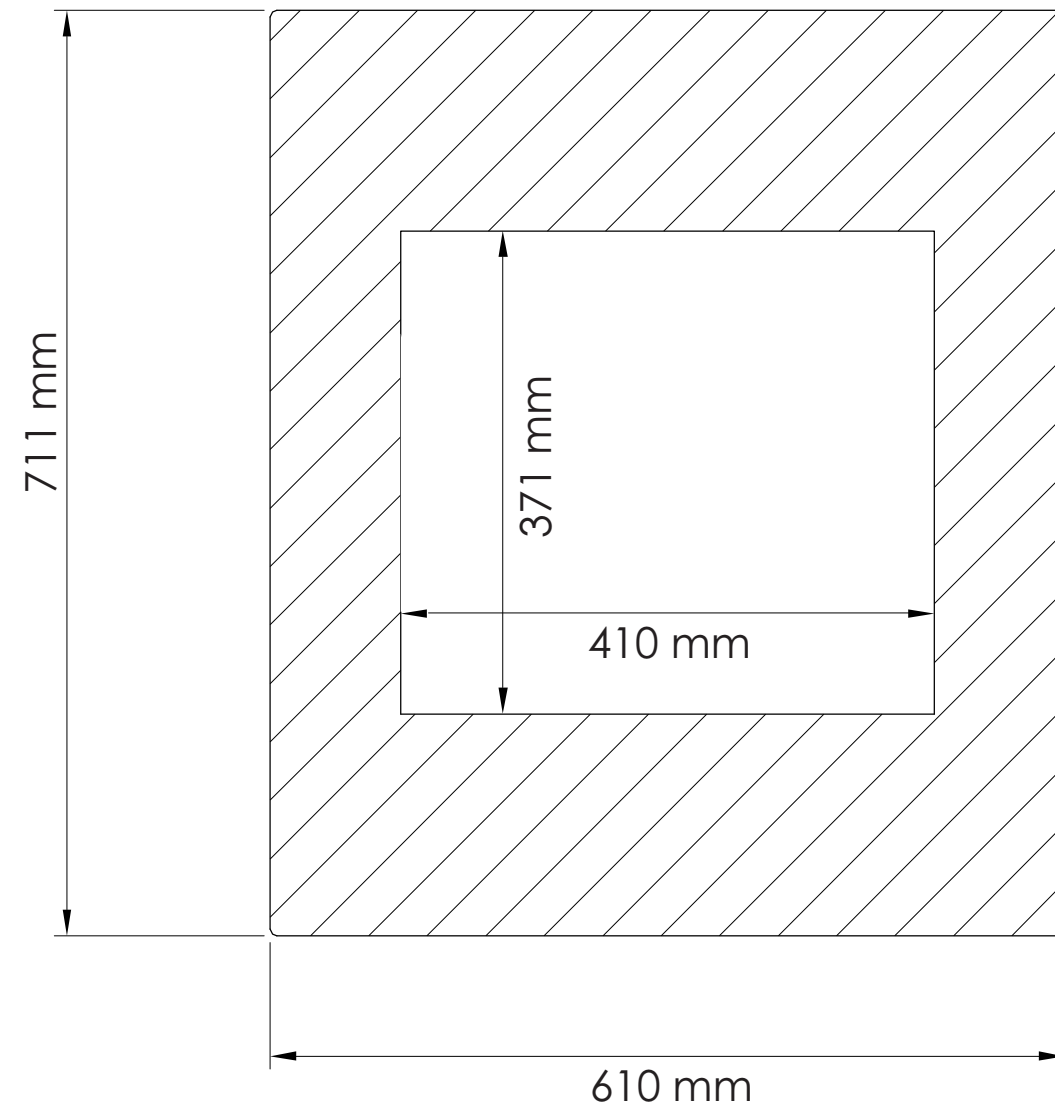

TECHNICAL SPECIFICATIONS		
VOLTS	120	
AMPS	12.5	
WATTS	1500	
HEATER	HIGH	1500 watts
	LOW	750 watts
NO HEATER	22 watts	
LAMPS	QUANTITY	LED
	WATTS	
	TOTAL WATTS	22 watts
ROTOR MOTOR	1 at 5 watts	
HEIGHT, WIDTH, DEPTH	24 3/4 x 17 7/8 x 8 3/4"	
GLASS VIEWING OPENING	16 1/8 x 14 5/8	
GLASS SIZE	24 x 28	
SHIPPING SIZE	31 x 12 x 27 3/8	
SHIPPING WEIGHT	UNIT	57.2 lbs
	GLASS FRONT	Included
PLUG LOCATION	Left Side	
CORD LENGTH	76"	
APPROX. HEATING AREA	400 sq ft	

SERIES WM-BI	MODEL WM-BI-2428-VLR		REV 1
SCALE 1" = 1'-0"	DATE: 12/1/2013	SHEET 1 OF 1	

TECHNICAL SPECIFICATIONS		
VOLTS	120	
AMPS	12.5	
WATTS	1500	
HEATER	HIGH	1500 watts
	LOW	750 watts
NO HEATER	22 watts	
LAMPS	QUANTITY	LED
	WATTS	
	TOTAL WATTS	22 watts
ROTOR MOTOR	1 at 5 watts	
HEIGHT, WIDTH, DEPTH	62.8 x 45.3 x 22.2 cm	
GLASS VIEWING OPENING	41 x 37.1 cm	
GLASS SIZE	61 x 71.1 cm	
SHIPPING SIZE	78.5 x 30.2 x 69.5cm	
SHIPPING WEIGHT	UNIT	26 kg
	GLASS FRONT	Included
PLUG LOCATION	Left Side	
CORD LENGTH	193 cm	
APPROX. HEATING AREA	37 sqm	

SERIES WM-BI	MODEL WM-BI-2428-VLR		REV 1
SCALE 1:12	DATE: 12/1/2013	SHEET 1 OF 1	