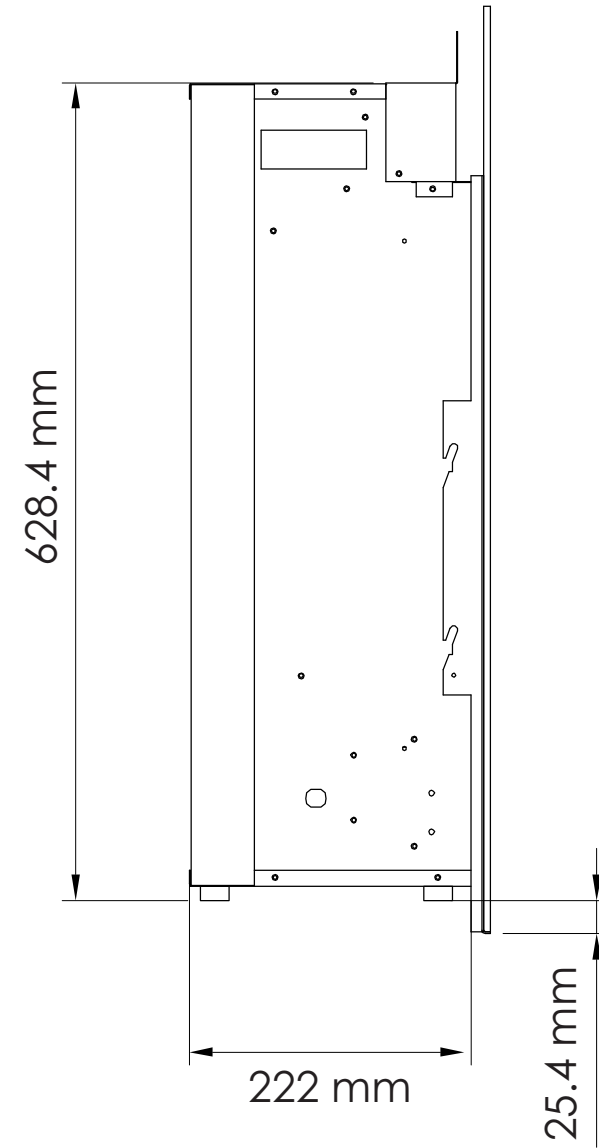

TECHNICAL SPECIFICATIONS		
VOLTS	120	
AMPS	12.5	
WATTS	1500	
HEATER	HIGH	1500 watts
	LOW	750 watts
NO HEATER	22 watts	
LAMPS	QUANTITY	LED
	WATTS	
	TOTAL WATTS	22 watts
ROTOR MOTOR	1 at 5 watts	
HEIGHT, WIDTH, DEPTH	24 3/4 x 17 7/8 x 8 3/4"	
GLASS VIEWING OPENING	16 1/8 x 14 5/8	
GLASS SIZE	24 x 28	
SHIPPING SIZE	31 x 12 x 27 3/8	
SHIPPING WEIGHT	UNIT	57.2 lbs
	GLASS FRONT	Included
PLUG LOCATION	Left Side	
CORD LENGTH	76"	
APPROX. HEATING AREA	400 sq ft	

SERIES WM-BI	MODEL WM-BI-2428-VLR		REV 1
SCALE 1" = 1'-0"	DATE: 12/1/2013	SHEET 1 OF 1	

TECHNICAL SPECIFICATIONS		
VOLTS	120	
AMPS	12.5	
WATTS	1500	
HEATER	HIGH	1500 watts
	LOW	750 watts
NO HEATER	22 watts	
LAMPS	QUANTITY	LED
	WATTS	
	TOTAL WATTS	22 watts
ROTOR MOTOR	1 at 5 watts	
HEIGHT, WIDTH, DEPTH	62.8 x 45.3 x 22.2 cm	
GLASS VIEWING OPENING	41 x 37.1 cm	
GLASS SIZE	61 x 71.1 cm	
SHIPPING SIZE	78.5 x 30.2 x 69.5cm	
SHIPPING WEIGHT	UNIT	26 kg
	GLASS FRONT	Included
PLUG LOCATION	Left Side	
CORD LENGTH	193 cm	
APPROX. HEATING AREA	37 sqm	

SERIES WM-BI	MODEL WM-BI-2428-VLR		REV 1
SCALE 1:12	DATE: 12/1/2013	SHEET 1 OF 1	