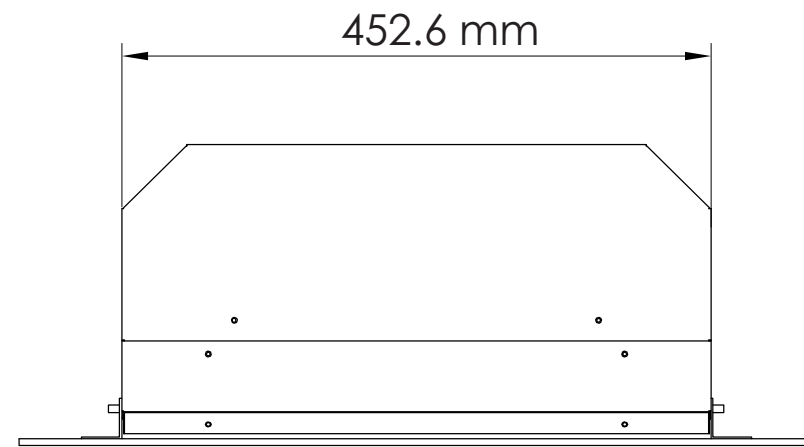

TECHNICAL SPECIFICATIONS		
VOLTS	120	
AMPS	12.5	
WATTS	1500	
HEATER	HIGH	1500 watts
	LOW	750 watts
NO HEATER	22 watts	
LAMPS	QUANTITY	LED
	WATTS	
	TOTAL WATTS	22 watts
ROTOR MOTOR	1 at 5 watts	
HEIGHT, WIDTH, DEPTH	24 3/4 x 17 7/8 x 8 3/4"	
GLASS VIEWING OPENING	16 1/8 x 14 5/8	
GLASS SIZE	24 x 28	
SHIPPING SIZE	31 x 12 x 27 3/8	
SHIPPING WEIGHT	UNIT	57.2 lbs
	GLASS FRONT	Included
PLUG LOCATION	Left Side	
CORD LENGTH	76"	
APPROX. HEATING AREA	400 sq ft	

SERIES WM-BI	MODEL WM-BI-2428-VLR		REV 1
SCALE 1" = 1'-0"	DATE: 12/1/2013	SHEET 1 OF 1	

TECHNICAL SPECIFICATIONS		
VOLTS	120	
AMPS	12.5	
WATTS	1500	
HEATER	HIGH	1500 watts
	LOW	750 watts
NO HEATER	22 watts	
LAMPS	QUANTITY	LED
	WATTS	
	TOTAL WATTS	22 watts
ROTOR MOTOR	1 at 5 watts	
HEIGHT, WIDTH, DEPTH	62.8 x 45.3 x 22.2 cm	
GLASS VIEWING OPENING	41 x 37.1 cm	
GLASS SIZE	61 x 71.1 cm	
SHIPPING SIZE	78.5 x 30.2 x 69.5cm	
SHIPPING WEIGHT	UNIT	26 kg
	GLASS FRONT	Included
PLUG LOCATION	Left Side	
CORD LENGTH	193 cm	
APPROX. HEATING AREA	37 sqm	

SERIES WM-BI	MODEL WM-BI-2428-VLR		REV 1
SCALE 1:12	DATE: 12/1/2013	SHEET 1 OF 1	