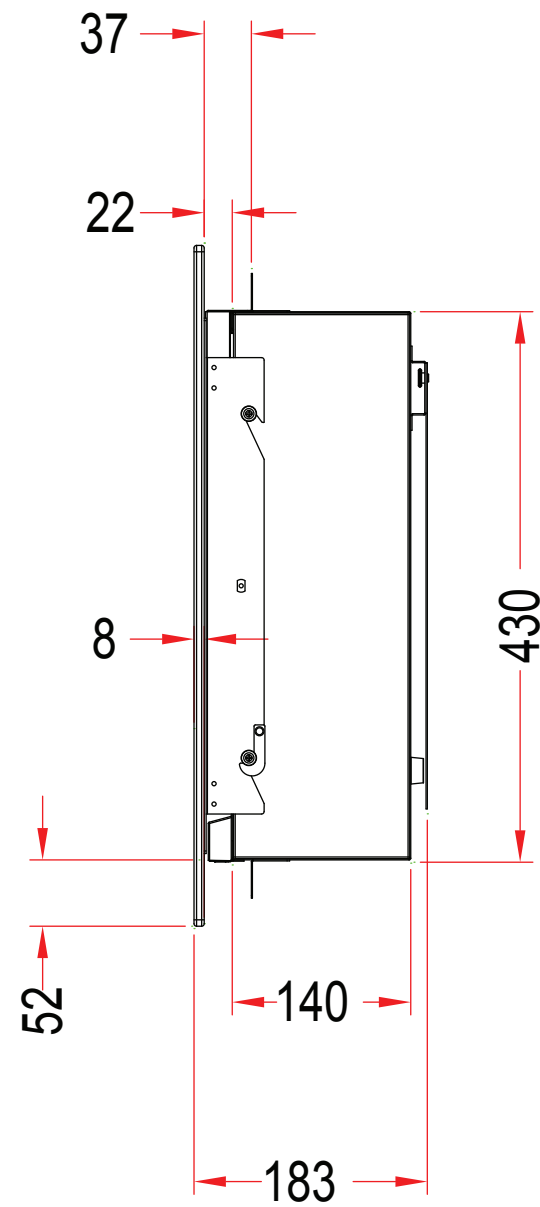

TECHNICAL SPECIFICATIONS

VOLTS	120	
AMPS	11.7	
WATTS	1400	
HEATER	HIGH	1350 watts
	LOW	675 watts
NO HEATER BLOWER MOTOR SMALL MOTOR		9 watts
		14.5 watts
		4 watts
HEIGHT, WIDTH, DEPTH	17" x 28" x 5 1/2"	
GLASS VIEWING OPENING	24 5/8" x 9 3/16"	
GLASS SIZE	34" x 21"	
SHIPPING SIZE	37 1/4 x 10 1/4 x 25"	
SHIPPING WEIGHT	48 lbs	
GLASS FRONT	UNIT	
		Included
PLUG LOCATION	Right Side	
CORD LENGTH	75"	
APPROX. HEATING AREA	400 sqf	

SERIES	MODEL		REV
WM-BI	WM-BI-28-3421-BLKGLS		1
SCALE 1" = 1'-0"	DATE: 07/01/12	SHEET 1 OF 1	

TECHNICAL SPECIFICATIONS

VOLTS		120
AMPS		11.7
WATTS		1400
HEATER	HIGH	1350 watts
	LOW	675 watts
NO HEATER BLOWER MOTOR SMALL MOTOR		9 watts
		14.5 watts
		4 watts
HEIGHT, WIDTH, DEPTH		43 x 71.5 x 14 cm
GLASS VIEWING OPENING		62.5 x 23.4 cm
GLASS SIZE		86.4 x 53.4 cm
SHIPPING SIZE		94.5 x 26 x 63.5 cm
SHIPPING WEIGHT		22 kg
GLASS FRONT	UNIT	
		Included
PLUG LOCATION		Right Side
CORD LENGTH		190 cm
APPROX. HEATING AREA		37 sqm

Amantii

SERIES	MODEL		REV
WM-BI	WM-BI-28-3421-BLKGLS		1
SCALE 1:12	DATE: 07/01/12	SHEET 1 OF 1	