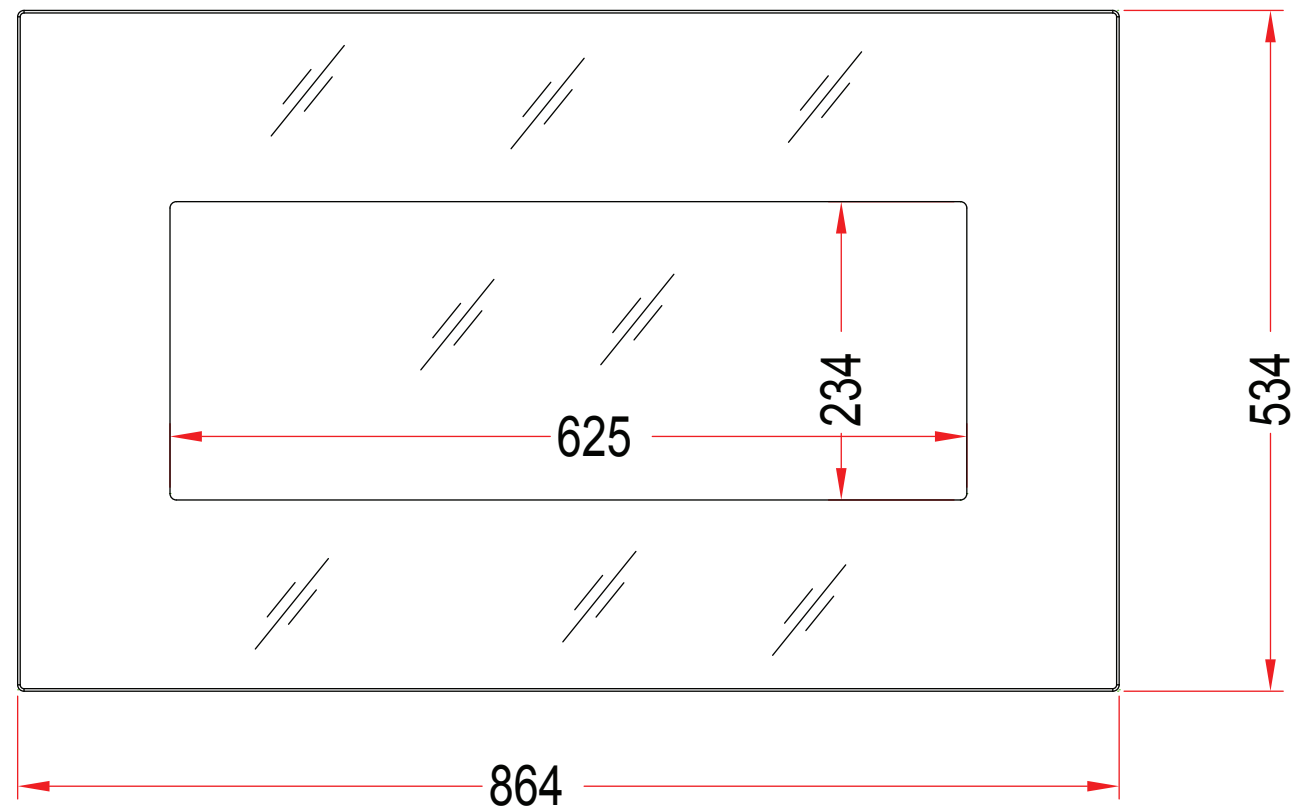

TECHNICAL SPECIFICATIONS

VOLTS	120	
AMPS	11.7	
WATTS	1400	
HEATER	HIGH	1350 watts
	LOW	675 watts
NO HEATER BLOWER MOTOR SMALL MOTOR		9 watts
		14.5 watts
		4 watts
HEIGHT, WIDTH, DEPTH	17" x 28" x 5 1/2"	
GLASS VIEWING OPENING	24 5/8" x 9 3/16"	
GLASS SIZE	34" x 21"	
SHIPPING SIZE	37 1/4 x 10 1/4 x 25"	
SHIPPING WEIGHT	48 lbs	
GLASS FRONT	UNIT	
		Included
PLUG LOCATION	Right Side	
CORD LENGTH	75"	
APPROX. HEATING AREA	400 sqf	

SERIES	MODEL		REV
WM-BI	WM-BI-28-3421-BLKGLS		1
SCALE 1" = 1'-0"	DATE: 07/01/12	SHEET 1 OF 1	

TECHNICAL SPECIFICATIONS

VOLTS		120
AMPS		11.7
WATTS		1400
HEATER	HIGH	1350 watts
	LOW	675 watts
NO HEATER BLOWER MOTOR SMALL MOTOR		9 watts
		14.5 watts
		4 watts
HEIGHT, WIDTH, DEPTH		43 x 71.5 x 14 cm
GLASS VIEWING OPENING		62.5 x 23.4 cm
GLASS SIZE		86.4 x 53.4 cm
SHIPPING SIZE		94.5 x 26 x 63.5 cm
SHIPPING WEIGHT		22 kg
GLASS FRONT	UNIT	
		Included
PLUG LOCATION		Right Side
CORD LENGTH		190 cm
APPROX. HEATING AREA		37 sqm

Amantii

SERIES	MODEL		REV
WM-BI	WM-BI-28-3421-BLKGLS		1
SCALE 1:12	DATE: 07/01/12	SHEET 1 OF 1	