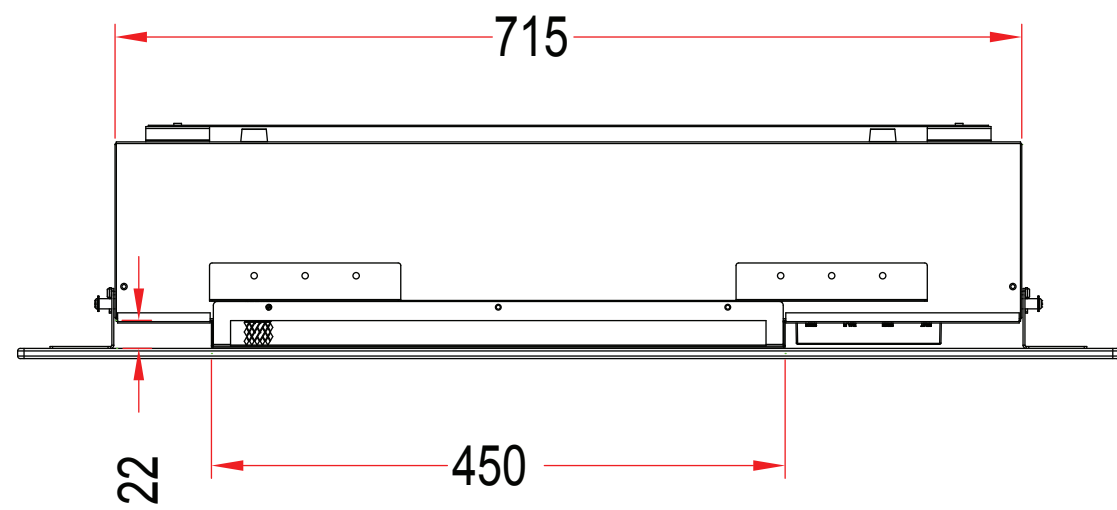

TECHNICAL SPECIFICATIONS

VOLTS	120	
AMPS	11.7	
WATTS	1400	
HEATER	HIGH	1350 watts
	LOW	675 watts
NO HEATER BLOWER MOTOR SMALL MOTOR		9 watts
		14.5 watts
		4 watts
HEIGHT, WIDTH, DEPTH	17" x 28" x 5 1/2"	
GLASS VIEWING OPENING	24 5/8" x 9 3/16"	
GLASS SIZE	34" x 21"	
SHIPPING SIZE	37 1/4 x 10 1/4 x 25"	
SHIPPING WEIGHT	48 lbs	
GLASS FRONT	UNIT	
		Included
PLUG LOCATION	Right Side	
CORD LENGTH	75"	
APPROX. HEATING AREA	400 sqf	

SERIES	MODEL		REV
WM-BI	WM-BI-28-3421-BLKGLS		1
SCALE 1" = 1'-0"	DATE: 07/01/12	SHEET 1 OF 1	

TECHNICAL SPECIFICATIONS

VOLTS		120
AMPS		11.7
WATTS		1400
HEATER	HIGH	1350 watts
	LOW	675 watts
NO HEATER BLOWER MOTOR SMALL MOTOR		9 watts
		14.5 watts
		4 watts
HEIGHT, WIDTH, DEPTH		43 x 71.5 x 14 cm
GLASS VIEWING OPENING		62.5 x 23.4 cm
GLASS SIZE		86.4 x 53.4 cm
SHIPPING SIZE		94.5 x 26 x 63.5 cm
SHIPPING WEIGHT		22 kg
GLASS FRONT	UNIT	
		Included
PLUG LOCATION		Right Side
CORD LENGTH		190 cm
APPROX. HEATING AREA		37 sqm

Amantii

SERIES	MODEL		REV
WM-BI	WM-BI-28-3421-BLKGLS		1
SCALE 1:12	DATE: 07/01/12	SHEET 1 OF 1	