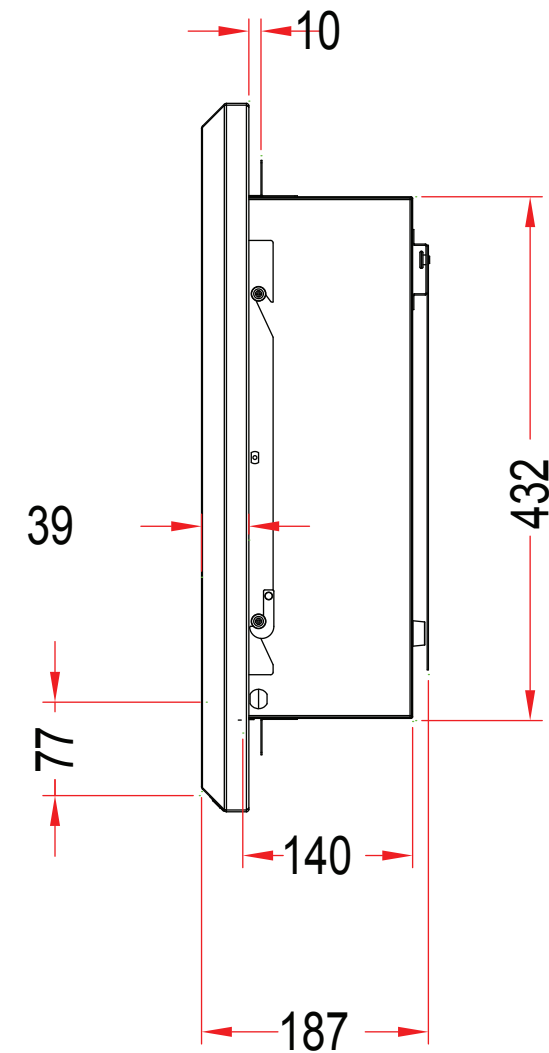

TECHNICAL SPECIFICATIONS

VOLTS		120
AMPS		11.7
WATTS		1400
HEATER	HIGH	1350 watts
	LOW	675 watts
NO HEATER		11 watts
	SMALL MOTOR	4 watts
	BLOWER MOTOR	14.5 watts
HEIGHT, WIDTH, DEPTH		17 x 43 x 5 1/2"
GLASS VIEWING OPENING		39 1/2" x 9 3/16"
SURROUND SIZE		51" x 23"
SHIPPING SIZE		55 x 10 3/8 x 27 1/2
SHIPPING WEIGHT		72lbs
	UNIT	
	METAL SURROUND	Included
PLUG LOCATION		Right Side
CORD LENGTH		75"
APPROX. HEATING AREA		400 sqf

SERIES	WM-BI-43-5123-GALLERYWHITE WM-BI-43-5123-CANDYAPPLERED WM-BI-43-5123-COASTALBLUE WM-BI-43-5123-ARCHITECTSGRAY WM-BI-43-5123-MODERNAUBURN WM-BI-43-5123-MATTEBLACK	REV
WM-BI		1
SCALE 1" = 1'-0"	DATE: 07/01/12	SHEET 1 OF 1

TECHNICAL SPECIFICATIONS

VOLTS		120
AMPS		11.7
WATTS		1400
HEATER	HIGH	1350 watts
	LOW	675 watts
NO HEATER		11 watts
	SMALL MOTOR	4 watts
	BLOWER MOTOR	14.5 watts
HEIGHT, WIDTH, DEPTH		43.2 x 109.2 x 14 cm
GLASS VIEWING OPENING		100.3 x 23.4 cm
GLASS SIZE		129.5 x 58.4 cm
SHIPPING SIZE		139.5 x 26.5 x 70 cm
SHIPPING WEIGHT		32.5 kg
METAL SURROUND	UNIT	
		Included
PLUG LOCATION		Right Side
CORD LENGTH		190 cm
APPROX. HEATING AREA		37 sqm