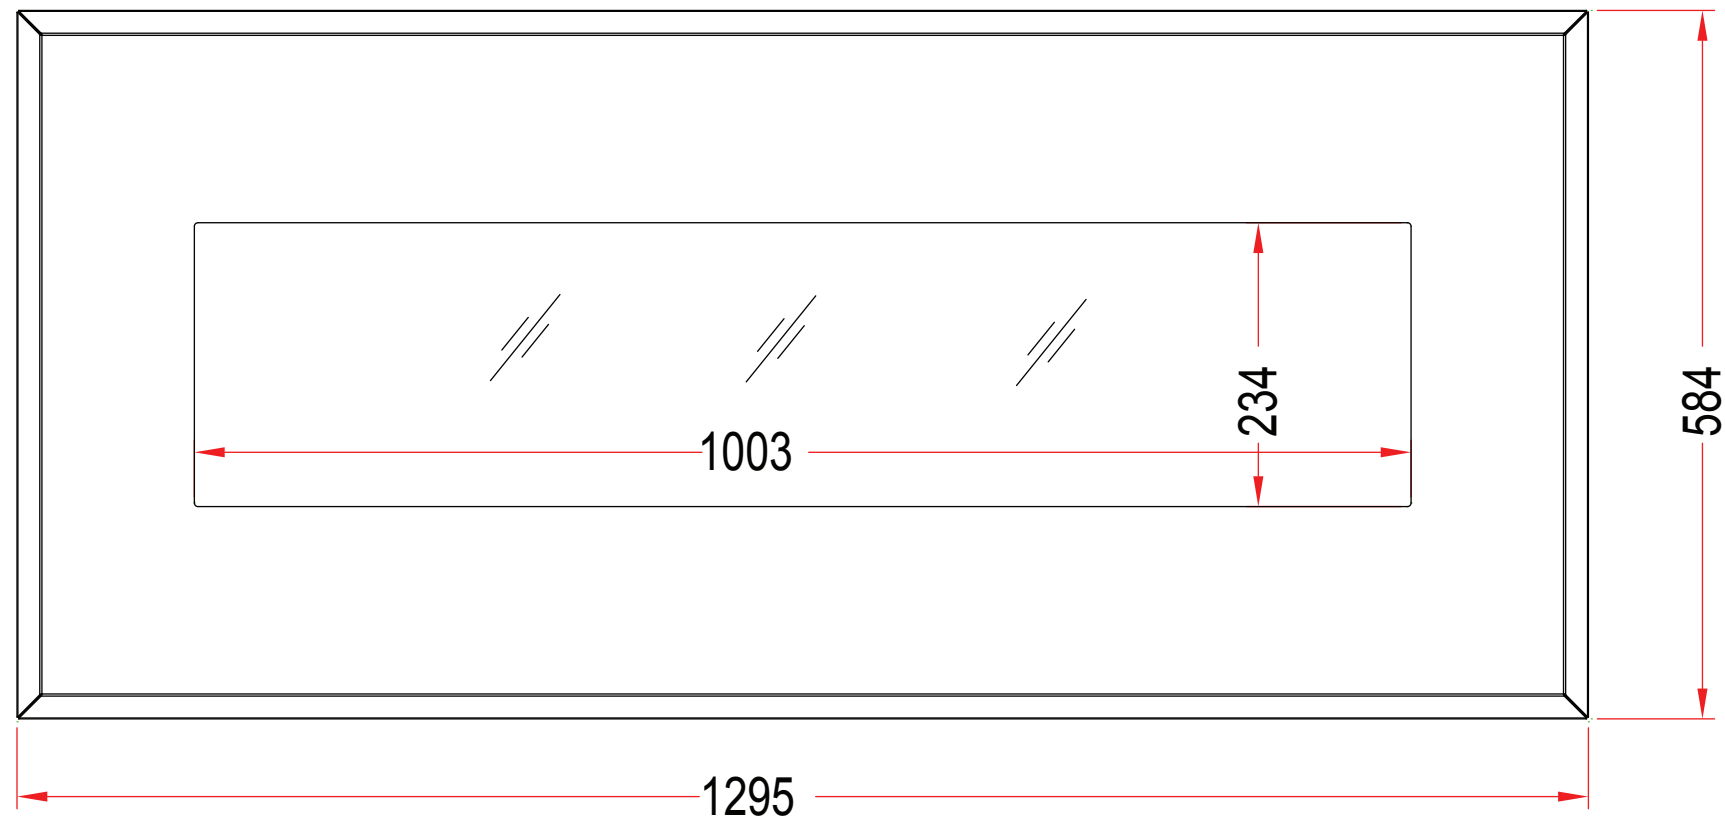

TECHNICAL SPECIFICATIONS

VOLTS		120
AMPS		11.7
WATTS		1400
HEATER	HIGH	1350 watts
	LOW	675 watts
NO HEATER		11 watts
	SMALL MOTOR	4 watts
	BLOWER MOTOR	14.5 watts
HEIGHT, WIDTH, DEPTH		17 x 43 x 5 1/2"
GLASS VIEWING OPENING		39 1/2" x 9 3/16"
SURROUND SIZE		51" x 23"
SHIPPING SIZE		55 x 10 3/8 x 27 1/2
SHIPPING WEIGHT		72lbs
	UNIT	
	METAL SURROUND	Included
PLUG LOCATION		Right Side
CORD LENGTH		75"
APPROX. HEATING AREA		400 sqf

SERIES	WM-BI-43-5123-GALLERYWHITE WM-BI-43-5123-CANDYAPPLERED WM-BI-43-5123-COASTALBLUE WM-BI-43-5123-ARCHITECTSGRAY WM-BI-43-5123-MODERNAUBURN WM-BI-43-5123-MATTEBLACK	REV
WM-BI		1
SCALE 1" = 1'-0"	DATE: 07/01/12	SHEET 1 OF 1

TECHNICAL SPECIFICATIONS

VOLTS		120
AMPS		11.7
WATTS		1400
HEATER	HIGH	1350 watts
	LOW	675 watts
NO HEATER		11 watts
	SMALL MOTOR	4 watts
	BLOWER MOTOR	14.5 watts
HEIGHT, WIDTH, DEPTH		43.2 x 109.2 x 14 cm
GLASS VIEWING OPENING		100.3 x 23.4 cm
GLASS SIZE		129.5 x 58.4 cm
SHIPPING SIZE		139.5 x 26.5 x 70 cm
SHIPPING WEIGHT		32.5 kg
METAL SURROUND	UNIT	
		Included
PLUG LOCATION		Right Side
CORD LENGTH		190 cm
APPROX. HEATING AREA		37 sqm