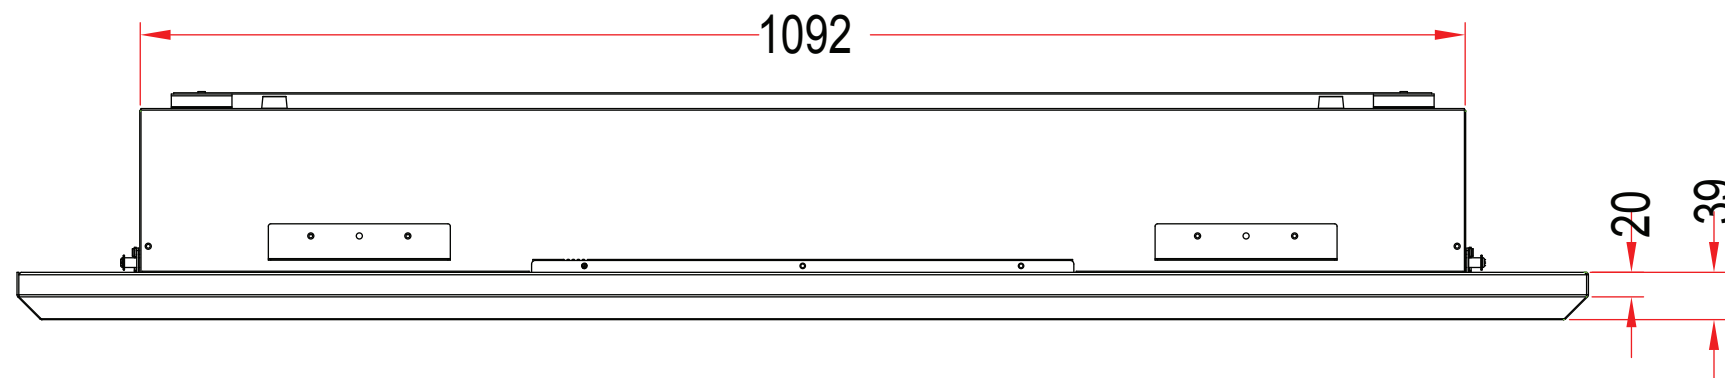

TECHNICAL SPECIFICATIONS

VOLTS		120
AMPS		11.7
WATTS		1400
HEATER	HIGH	1350 watts
	LOW	675 watts
NO HEATER		11 watts
	SMALL MOTOR	4 watts
	BLOWER MOTOR	14.5 watts
HEIGHT, WIDTH, DEPTH		17 x 43 x 5 1/2"
GLASS VIEWING OPENING		39 1/2" x 9 3/16"
SURROUND SIZE		51" x 23"
SHIPPING SIZE		55 x 10 3/8 x 27 1/2
SHIPPING WEIGHT		72lbs
	UNIT	
	METAL SURROUND	Included
PLUG LOCATION		Right Side
CORD LENGTH		75"
APPROX. HEATING AREA		400 sqf

SERIES	WM-BI-43-5123-GALLERYWHITE WM-BI-43-5123-CANDYAPPLERED WM-BI-43-5123-COASTALBLUE WM-BI-43-5123-ARCHITECTSGRAY WM-BI-43-5123-MODERNAUBURN WM-BI-43-5123-MATTEBLACK	REV
WM-BI		1
SCALE 1" = 1'-0"	DATE: 07/01/12	SHEET 1 OF 1

TECHNICAL SPECIFICATIONS

VOLTS		120
AMPS		11.7
WATTS		1400
HEATER	HIGH	1350 watts
	LOW	675 watts
NO HEATER		11 watts
	SMALL MOTOR	4 watts
	BLOWER MOTOR	14.5 watts
HEIGHT, WIDTH, DEPTH		43.2 x 109.2 x 14 cm
GLASS VIEWING OPENING		100.3 x 23.4 cm
GLASS SIZE		129.5 x 58.4 cm
SHIPPING SIZE		139.5 x 26.5 x 70 cm
SHIPPING WEIGHT		32.5 kg
METAL SURROUND	UNIT	
		Included
PLUG LOCATION		Right Side
CORD LENGTH		190 cm
APPROX. HEATING AREA		37 sqm