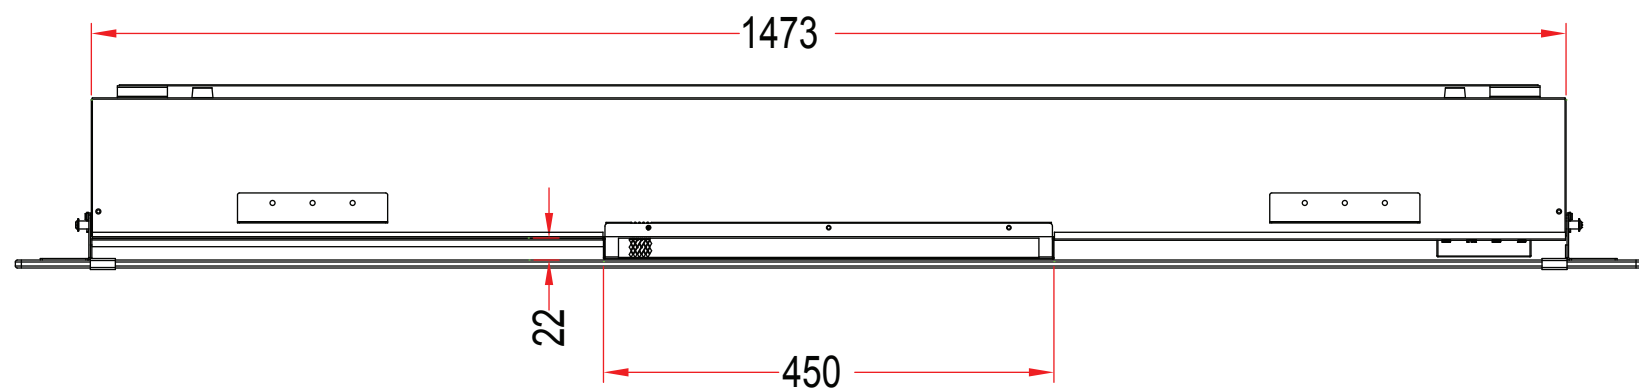

TECHNICAL SPECIFICATIONS		
VOLTS	120	
AMPS	11.7	
WATTS	1400	
HEATER	HIGH	1350 watts
	LOW	675 watts
NO HEATER SMALL MOTOR BLOWER MOTOR		18 watts
		10 watts
		14.5 watts
HEIGHT, WIDTH, DEPTH	17 x 58 x 5 1/2"	
GLASS VIEWING OPENING	54 7/16" x 9 3/16"	
GLASS SIZE	64" x 21"	
SHIPPING SIZE	68 x 10 3/8 x 25 5/8	
SHIPPING WEIGHT	87lbs	
GLASS FRONT	UNIT	
		Included
PLUG LOCATION	Right Side	
CORD LENGTH	75"	
APPROX. HEATING AREA	400 sqf	

Amantii

SERIES	MODEL		REV
WM-BI	WM-BI-58-6421-BLKGLS		1
SCALE 1" = 1'-0"	DATE: 07/01/12	SHEET 1 OF 1	

TECHNICAL SPECIFICATIONS

VOLTS		120
AMPS		11.7
WATTS		1400
HEATER	HIGH	1350 watts
	LOW	675 watts
NO HEATER		18 watts
	SMALL MOTOR	10 watts
	BLOWER MOTOR	14.5 watts
HEIGHT, WIDTH, DEPTH		43.2 x 147.3 x 14 cm
GLASS VIEWING OPENING		138.3 x 23.4 cm
GLASS SIZE		162.5 x 53.4 cm
SHIPPING SIZE		172.5 x 26.5 x 65 cm
SHIPPING WEIGHT		40 kg
	UNIT	
	GLASS FRONT	Included
PLUG LOCATION		Right Side
CORD LENGTH		190 cm
APPROX. HEATING AREA		37 sqm

SERIES	MODEL		REV
WM-BI	WM-BI-58-6421-BLKGLS		1
SCALE 1:12	DATE: 07/01/12	SHEET 1 OF 1	