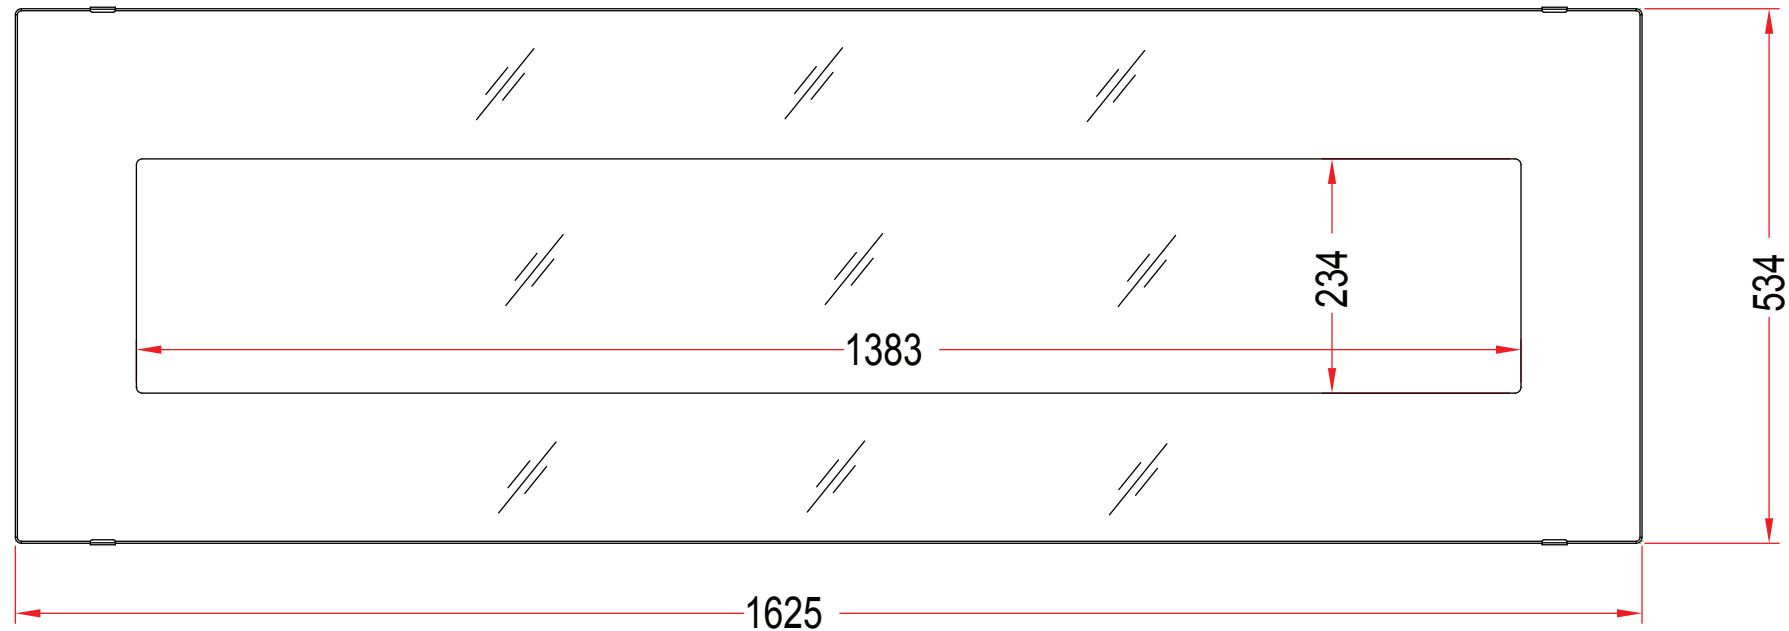

TECHNICAL SPECIFICATIONS		
VOLTS	120	
AMPS	11.7	
WATTS	1400	
HEATER	HIGH	1350 watts
	LOW	675 watts
NO HEATER SMALL MOTOR BLOWER MOTOR		18 watts
		10 watts
		14.5 watts
HEIGHT, WIDTH, DEPTH	17 x 58 x 5 1/2"	
GLASS VIEWING OPENING	54 7/16" x 9 3/16"	
GLASS SIZE	64" x 21"	
SHIPPING SIZE	68 x 10 3/8 x 25 5/8	
SHIPPING WEIGHT	87lbs	
GLASS FRONT	UNIT	
		Included
PLUG LOCATION	Right Side	
CORD LENGTH	75"	
APPROX. HEATING AREA	400 sqf	

Amantii

SERIES	MODEL		REV
WM-BI	WM-BI-58-6421-BLKGLS		1
SCALE 1" = 1'-0"	DATE: 07/01/12	SHEET 1 OF 1	

TECHNICAL SPECIFICATIONS

VOLTS		120
AMPS		11.7
WATTS		1400
HEATER	HIGH	1350 watts
	LOW	675 watts
NO HEATER		18 watts
	SMALL MOTOR	10 watts
	BLOWER MOTOR	14.5 watts
HEIGHT, WIDTH, DEPTH		43.2 x 147.3 x 14 cm
GLASS VIEWING OPENING		138.3 x 23.4 cm
GLASS SIZE		162.5 x 53.4 cm
SHIPPING SIZE		172.5 x 26.5 x 65 cm
SHIPPING WEIGHT		40 kg
	UNIT	
	GLASS FRONT	Included
PLUG LOCATION		Right Side
CORD LENGTH		190 cm
APPROX. HEATING AREA		37 sqm

SERIES	MODEL		REV
WM-BI	WM-BI-58-6421-BLKGLS		1
SCALE 1:12	DATE: 07/01/12	SHEET 1 OF 1	