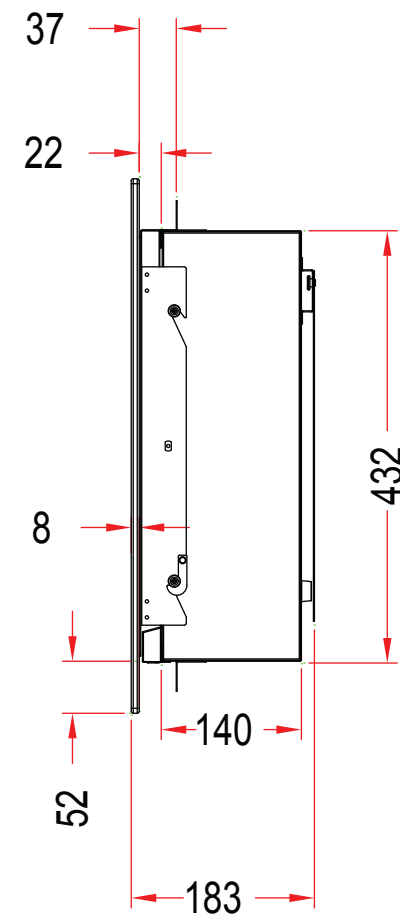

TECHNICAL SPECIFICATIONS		
VOLTS	120	
AMPS	11.7	
WATTS	1400	
HEATER	HIGH	1350 watts
	LOW	675 watts
NO HEATER SMALL MOTOR BLOWER MOTOR		18 watts
		10 watts
		14.5 watts
HEIGHT, WIDTH, DEPTH	17 x 58 x 5 1/2"	
GLASS VIEWING OPENING	54 7/16" x 9 3/16"	
GLASS SIZE	64" x 21"	
SHIPPING SIZE	68 x 10 3/8 x 25 5/8	
SHIPPING WEIGHT	87lbs	
GLASS FRONT	UNIT	
		Included
PLUG LOCATION	Right Side	
CORD LENGTH	75"	
APPROX. HEATING AREA	400 sqf	

Amantii

SERIES	MODEL		REV
WM-BI	WM-BI-58-6421-BLKGLS		1
SCALE 1" = 1'-0"	DATE: 07/01/12	SHEET 1 OF 1	

TECHNICAL SPECIFICATIONS

VOLTS		120
AMPS		11.7
WATTS		1400
HEATER	HIGH	1350 watts
	LOW	675 watts
NO HEATER		18 watts
	SMALL MOTOR	10 watts
	BLOWER MOTOR	14.5 watts
HEIGHT, WIDTH, DEPTH		43.2 x 147.3 x 14 cm
GLASS VIEWING OPENING		138.3 x 23.4 cm
GLASS SIZE		162.5 x 53.4 cm
SHIPPING SIZE		172.5 x 26.5 x 65 cm
SHIPPING WEIGHT		40 kg
	UNIT	
	GLASS FRONT	Included
PLUG LOCATION		Right Side
CORD LENGTH		190 cm
APPROX. HEATING AREA		37 sqm

SERIES	MODEL		REV
WM-BI	WM-BI-58-6421-BLKGLS		1
SCALE 1:12	DATE: 07/01/12	SHEET 1 OF 1	