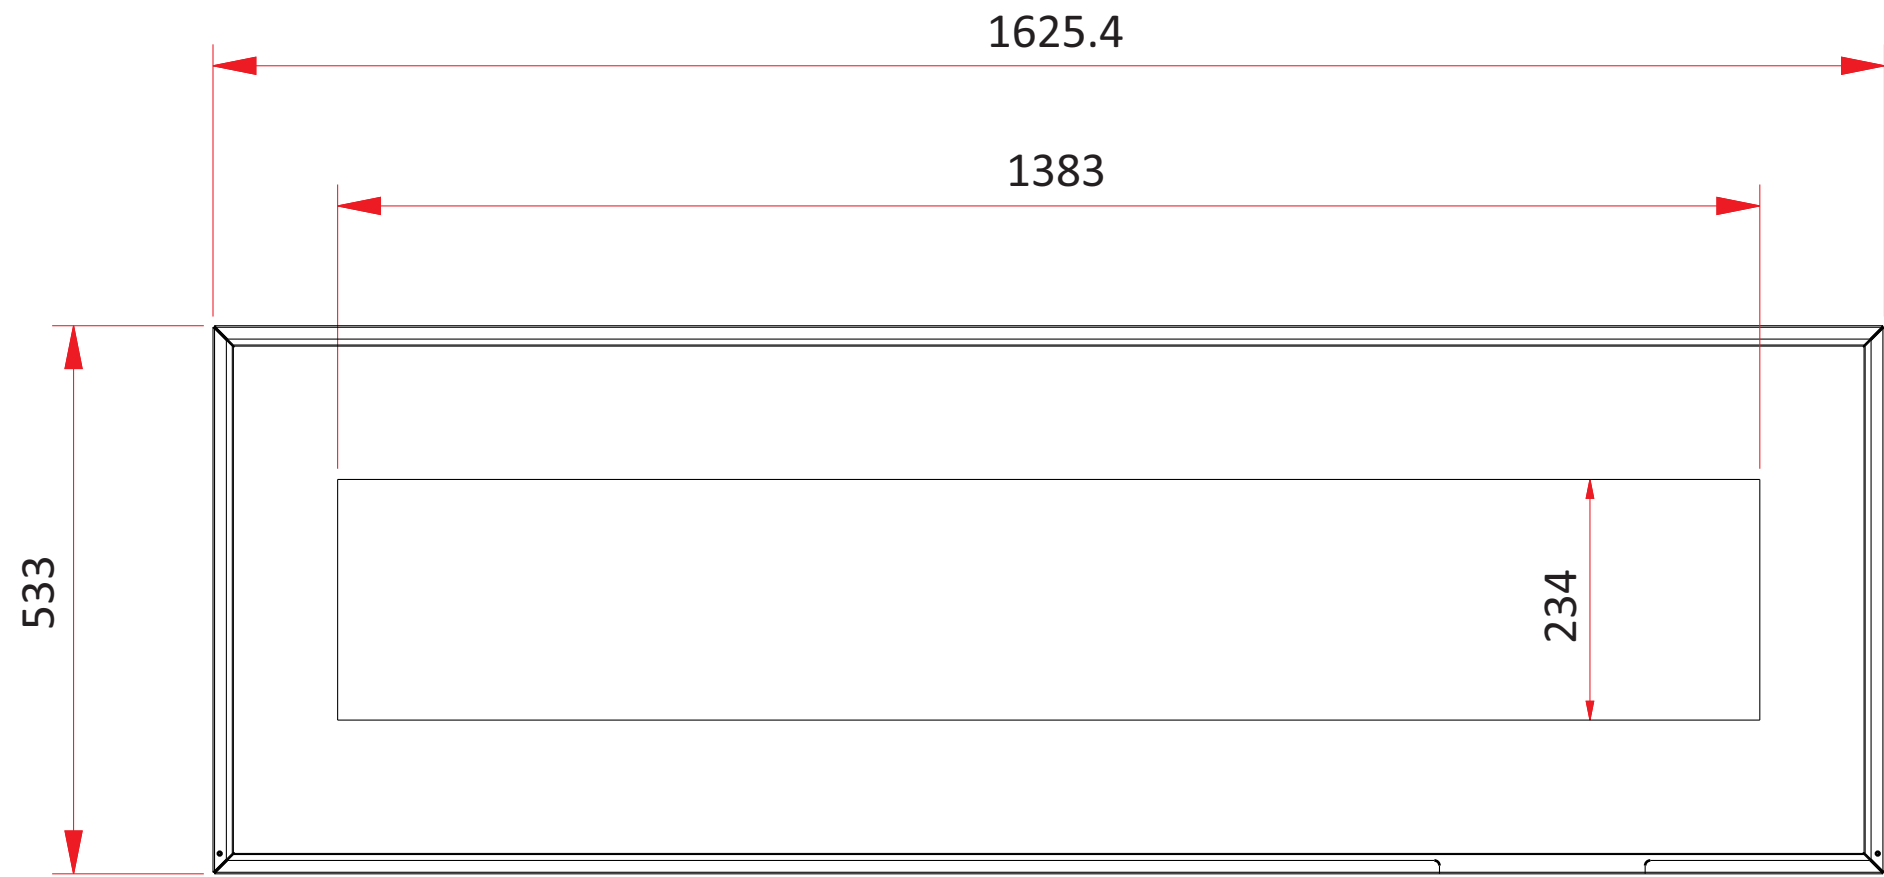

TECHNICAL SPECIFICATIONS		
VOLTS	120	
AMPS	12	
WATTS	1400	
HEATER	HIGH	1350 watts
	LOW	675 watts
NO HEATER	18 watts	
SMALL MOTOR	10 watts	
BLOWER MOTOR	14.5 watts	
HEIGHT, WIDTH, DEPTH	17 x 58 x 5 1/2"	
GLASS VIEWING OPENING	54 1/2" x 9 1/4"	
SURROUND SIZE	64" x 21"	
SHIPPING SIZE	68 x 10 3/8 x 25 5/8"	
SHIPPING WEIGHT	87lbs	
UNIT		
SURROUND	Included	
PLUG LOCATION	Right Side	
CORD LENGTH	75"	
APPROX. HEATING AREA	400 sqf	

SERIES	WM-BI-58-6421-GALLERYWHITE WM-BI-58-6421-CANDYAPPLERED WM-BI-58-6421-COASTALBLUE WM-BI-58-6421-ARCHITECTSGRAY WM-BI-58-6421-MODERNAUBURN WM-BI-58-6421-MATTEBLACK	REV
WM-BI		1
SCALE 1" = 1'-0"	DATE: 11/1/2013	SHEET 1 OF 1

TECHNICAL SPECIFICATIONS

VOLTS		120
AMPS		12
WATTS		1400
HEATER	HIGH	1350 watts
	LOW	675 watts
	NO HEATER	18 watts
	SMALL MOTOR	10 watts
	BLOWER MOTOR	14.5 watts
HEIGHT, WIDTH, DEPTH		43 x 147.3 x 14 cm
GLASS VIEWING OPENING		138 x 23.4 cm
SURROUND SIZE		163 x 53.3 cm
SHIPPING SIZE		172.5 x 26.5 x 65 cm
SHIPPING WEIGHT		40 kg
	UNIT	
	SURROUND	Included
PLUG LOCATION		Right Side
CORD LENGTH		190 cm
APPROX. HEATING AREA		37 sqm