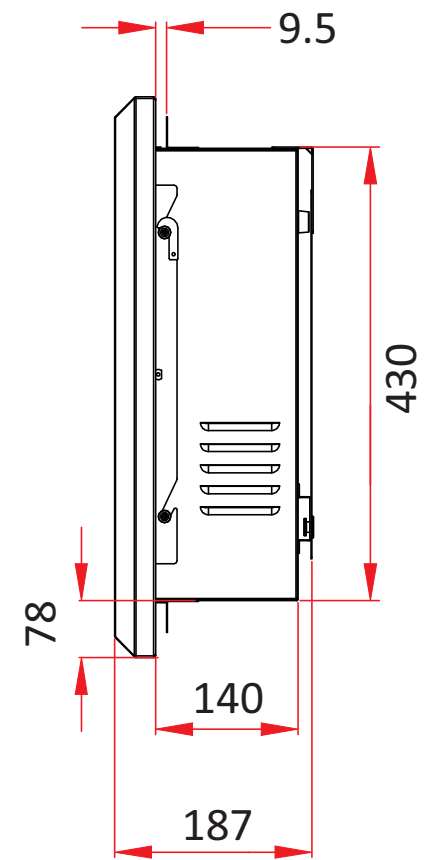

TECHNICAL SPECIFICATIONS		
VOLTS	120	
AMPS	12	
WATTS	1400	
HEATER	HIGH	1350 watts
	LOW	675 watts
NO HEATER	18 watts	
SMALL MOTOR	10 watts	
BLOWER MOTOR	14.5 watts	
HEIGHT, WIDTH, DEPTH	17 x 58 x 5 1/2"	
GLASS VIEWING OPENING	54 1/2" x 9 1/4"	
SURROUND SIZE	64" x 21"	
SHIPPING SIZE	68 x 10 3/8 x 25 5/8"	
SHIPPING WEIGHT	87lbs	
UNIT		
SURROUND	Included	
PLUG LOCATION	Right Side	
CORD LENGTH	75"	
APPROX. HEATING AREA	400 sqf	

SERIES	WM-BI-58-6421-GALLERYWHITE WM-BI-58-6421-CANDYAPPLERED WM-BI-58-6421-COASTALBLUE WM-BI-58-6421-ARCHITECTSGRAY WM-BI-58-6421-MODERNAUBURN WM-BI-58-6421-MATTEBLACK	REV
WM-BI		1
SCALE 1" = 1'-0"	DATE: 11/1/2013	SHEET 1 OF 1

TECHNICAL SPECIFICATIONS

VOLTS		120
AMPS		12
WATTS		1400
HEATER	HIGH	1350 watts
	LOW	675 watts
	NO HEATER	18 watts
	SMALL MOTOR	10 watts
	BLOWER MOTOR	14.5 watts
HEIGHT, WIDTH, DEPTH		43 x 147.3 x 14 cm
GLASS VIEWING OPENING		138 x 23.4 cm
SURROUND SIZE		163 x 53.3 cm
SHIPPING SIZE		172.5 x 26.5 x 65 cm
SHIPPING WEIGHT		40 kg
	UNIT	
	SURROUND	Included
PLUG LOCATION		Right Side
CORD LENGTH		190 cm
APPROX. HEATING AREA		37 sqm