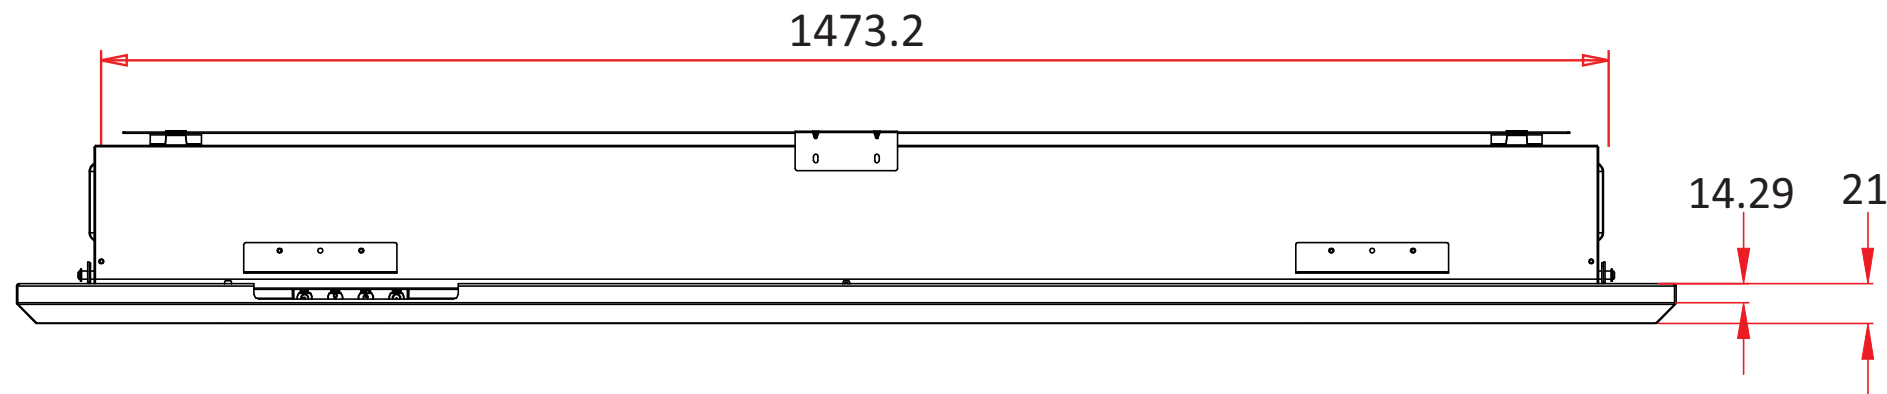

TECHNICAL SPECIFICATIONS		
VOLTS	120	
AMPS	12	
WATTS	1400	
HEATER	HIGH	1350 watts
	LOW	675 watts
NO HEATER	18 watts	
SMALL MOTOR	10 watts	
BLOWER MOTOR	14.5 watts	
HEIGHT, WIDTH, DEPTH	17 x 58 x 5 1/2"	
GLASS VIEWING OPENING	54 1/2" x 9 1/4"	
SURROUND SIZE	64" x 21"	
SHIPPING SIZE	68 x 10 3/8 x 25 5/8"	
SHIPPING WEIGHT	87lbs	
UNIT		
SURROUND	Included	
PLUG LOCATION	Right Side	
CORD LENGTH	75"	
APPROX. HEATING AREA	400 sqf	

SERIES	WM-BI-58-6421-GALLERYWHITE WM-BI-58-6421-CANDYAPPLERED WM-BI-58-6421-COASTALBLUE WM-BI-58-6421-ARCHITECTSGRAY WM-BI-58-6421-MODERNAUBURN WM-BI-58-6421-MATTEBLACK	REV
WM-BI		1
SCALE 1" = 1'-0"	DATE: 11/1/2013	SHEET 1 OF 1

TECHNICAL SPECIFICATIONS

VOLTS		120
AMPS		12
WATTS		1400
HEATER	HIGH	1350 watts
	LOW	675 watts
	NO HEATER	18 watts
	SMALL MOTOR	10 watts
	BLOWER MOTOR	14.5 watts
HEIGHT, WIDTH, DEPTH		43 x 147.3 x 14 cm
GLASS VIEWING OPENING		138 x 23.4 cm
SURROUND SIZE		163 x 53.3 cm
SHIPPING SIZE		172.5 x 26.5 x 65 cm
SHIPPING WEIGHT		40 kg
	UNIT	
	SURROUND	Included
PLUG LOCATION		Right Side
CORD LENGTH		190 cm
APPROX. HEATING AREA		37 sqm