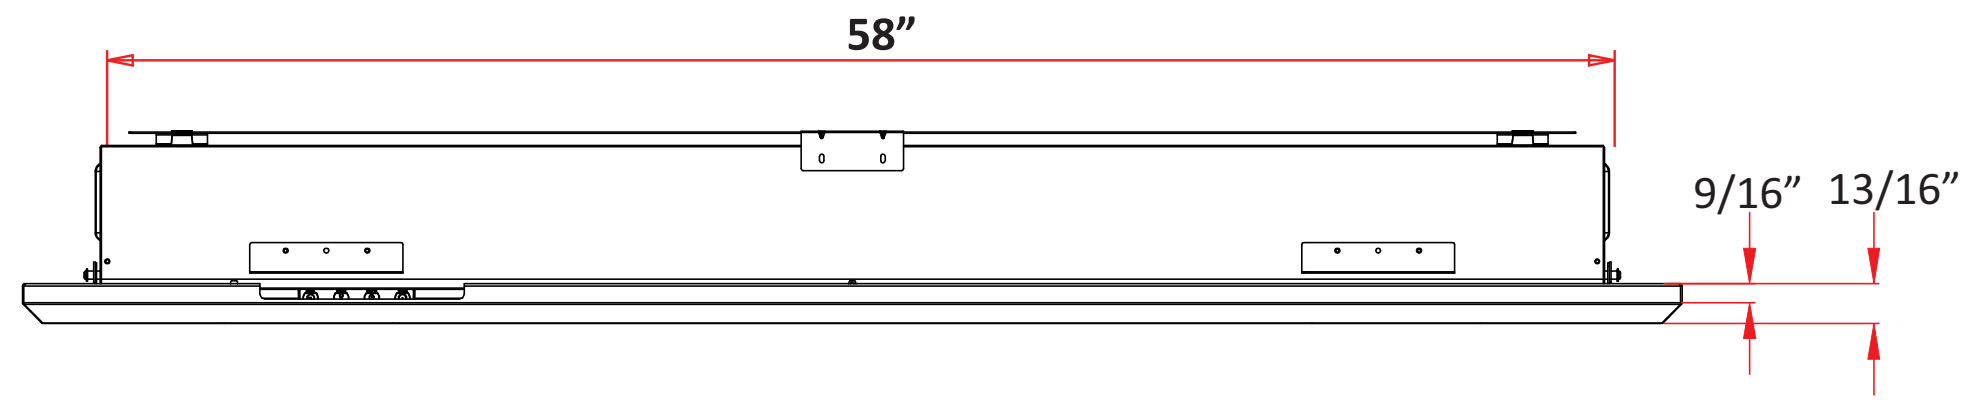

TECHNICAL SPECIFICATIONS		
VOLTS	120	
AMPS	12	
WATTS	1400	
HEATER	HIGH	1350 watts
	LOW	675 watts
NO HEATER	18 watts	
SMALL MOTOR	10 watts	
BLOWER MOTOR	14.5 watts	
HEIGHT, WIDTH, DEPTH	17 x 58 x 5 1/2"	
GLASS VIEWING OPENING	54 1/2" x 9 1/4"	
SURROUND SIZE	64" x 21"	
SHIPPING SIZE	68 x 10 3/8 x 25 5/8"	
SHIPPING WEIGHT	87lbs	
UNIT		
SURROUND	Included	
PLUG LOCATION	Right Side	
CORD LENGTH	75"	
APPROX. HEATING AREA	400 sqf	

SERIES	WM-BI-58-6421-GALLERYWHITE WM-BI-58-6421-CANDYAPPLERED WM-BI-58-6421-COASTALBLUE WM-BI-58-6421-ARCHITECTSGRAY WM-BI-58-6421-MODERNAUBURN WM-BI-58-6421-MATTEBLACK	REV
WM-BI		1
SCALE 1" = 1'-0"	DATE: 11/1/2013	SHEET 1 OF 1

TECHNICAL SPECIFICATIONS

VOLTS		120
AMPS		12
WATTS		1400
HEATER	HIGH	1350 watts
	LOW	675 watts
	NO HEATER	18 watts
	SMALL MOTOR	10 watts
	BLOWER MOTOR	14.5 watts
HEIGHT, WIDTH, DEPTH		43 x 147.3 x 14 cm
GLASS VIEWING OPENING		138 x 23.4 cm
SURROUND SIZE		163 x 53.3 cm
SHIPPING SIZE		172.5 x 26.5 x 65 cm
SHIPPING WEIGHT		40 kg
	UNIT	
	SURROUND	Included
PLUG LOCATION		Right Side
CORD LENGTH		190 cm
APPROX. HEATING AREA		37 sqm