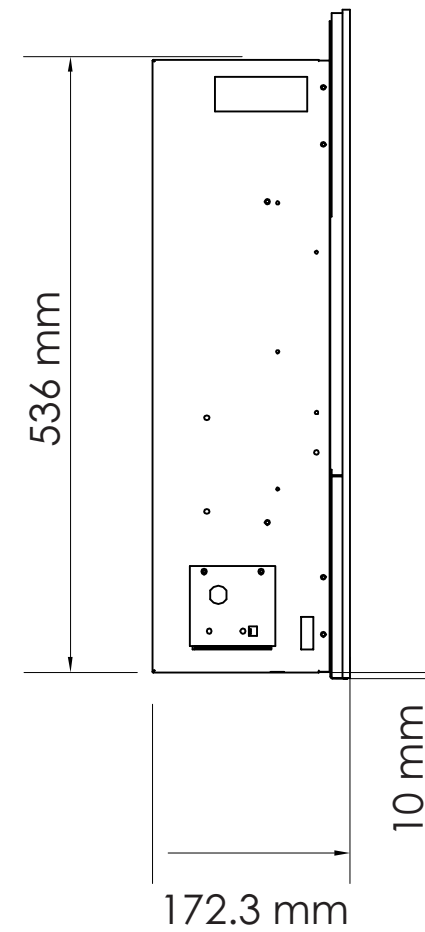

TECHNICAL SPECIFICATIONS

VOLTS		120
AMPS		12.5
WATTS		1500
HEATER	HIGH	1500 watts
	LOW	750 watts
NO HEATER		22 watts
LAMPS	QUANTITY	LED
	WATTS	
	TOTAL WATTS	22 watts
ROTOR MOTOR		1 at 5 watts
HEIGHT, WIDTH, DEPTH		21 1/8 x 25 1/2 x 6 1/8 "
GLASS VIEWING OPENING		23 1/2 x 10
GLASS SIZE		35 1/2 x 23
SHIPPING SIZE		38 3/4 x 9 1/8 x 25 5/8
SHIPPING WEIGHT		55.7 lbs
GLASS FRONT	UNIT	
		Included
PLUG LOCATION		Left Side
CORD LENGTH		76"
APPROX. HEATING AREA		400 sq ft

SERIES WM-BI	MODEL WM-BI-26-3623 WM-BI-26-3623-WHTGLS		REV 1
SCALE 1" = 1'-0"	DATE: 04/08/2013		SHEET 1 OF 1

TECHNICAL SPECIFICATIONS

VOLTS		120
AMPS		12.5
WATTS		1500
HEATER	HIGH	1500 watts
	LOW	750 watts
NO HEATER		22 watts
LAMPS	QUANTITY	LED
	WATTS	
	TOTAL WATTS	22 watts
ROTOR MOTOR		1 at 5 watts
HEIGHT, WIDTH, DEPTH		53.6 x 64.9 x 15.5 cm
GLASS VIEWING OPENING		59.7 x 25.4 cm
GLASS SIZE		90.2 x 58.4 cm
SHIPPING SIZE		98.5 x 23.1 x 65.8 cm
SHIPPING WEIGHT		25.3 kg
GLASS FRONT	UNIT	
		Included
PLUG LOCATION		Left Side
CORD LENGTH		193 cm
APPROX. HEATING AREA		37 sqm

SERIES WM-BI	MODEL WM-BI-26-3623 WM-BI-26-3623-WHTGLS		REV 1
SCALE 1:12	DATE: 04/08/2013	SHEET 1 OF 1	