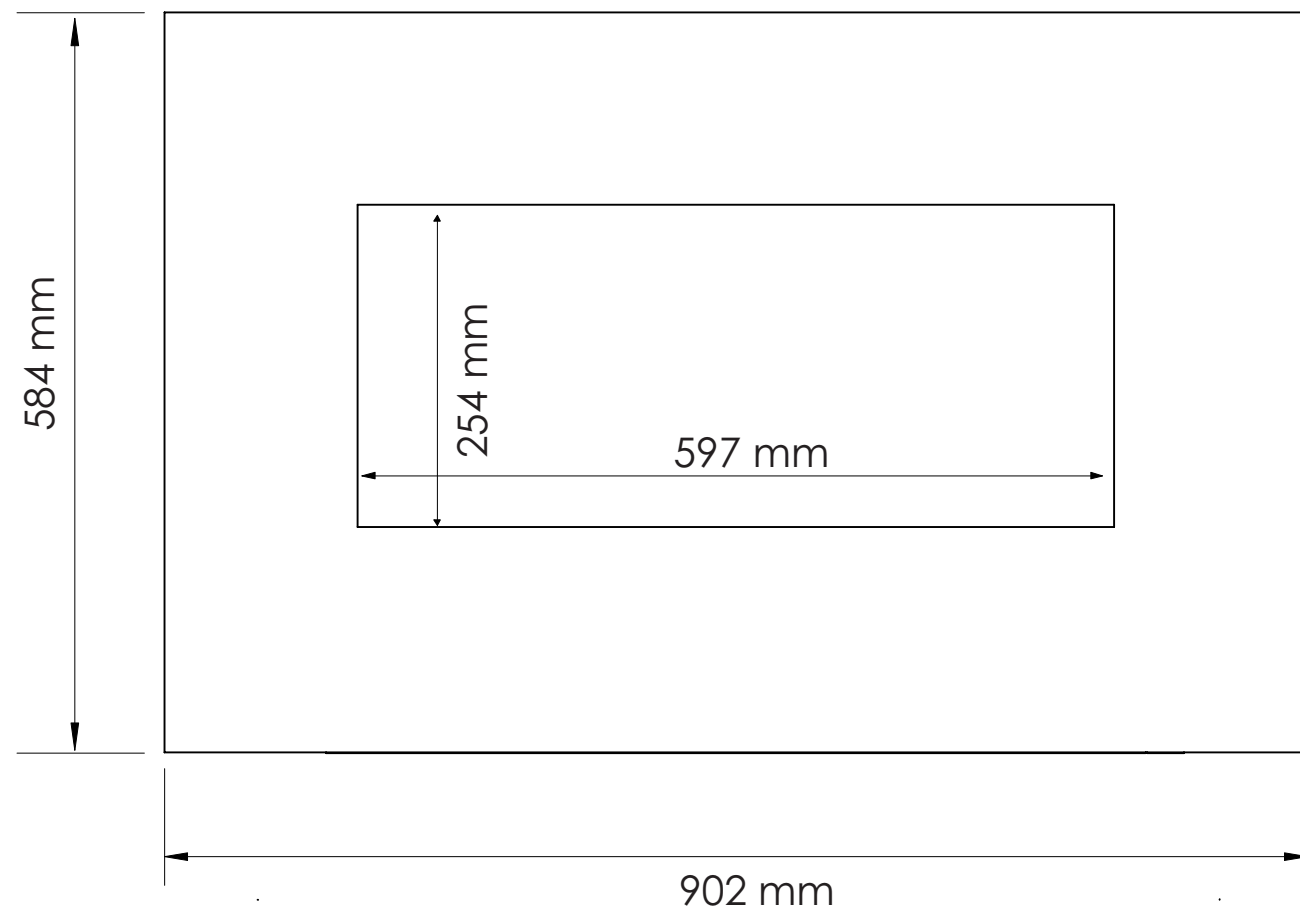

TECHNICAL SPECIFICATIONS

VOLTS		120
AMPS		12.5
WATTS		1500
HEATER	HIGH	1500 watts
	LOW	750 watts
NO HEATER		22 watts
LAMPS	QUANTITY	LED
	WATTS	
	TOTAL WATTS	22 watts
ROTOR MOTOR		1 at 5 watts
HEIGHT, WIDTH, DEPTH		21 1/8 x 25 1/2 x 6 1/8 "
GLASS VIEWING OPENING		23 1/2 x 10
GLASS SIZE		35 1/2 x 23
SHIPPING SIZE		38 3/4 x 9 1/8 x 25 5/8
SHIPPING WEIGHT		55.7 lbs
GLASS FRONT	UNIT	
		Included
PLUG LOCATION		Left Side
CORD LENGTH		76"
APPROX. HEATING AREA		400 sq ft

SERIES WM-BI	MODEL WM-BI-26-3623 WM-BI-26-3623-WHTGLS		REV 1
SCALE 1" = 1'-0"	DATE: 04/08/2013		SHEET 1 OF 1

TECHNICAL SPECIFICATIONS

VOLTS		120
AMPS		12.5
WATTS		1500
HEATER	HIGH	1500 watts
	LOW	750 watts
NO HEATER		22 watts
LAMPS	QUANTITY	LED
	WATTS	
	TOTAL WATTS	22 watts
ROTOR MOTOR		1 at 5 watts
HEIGHT, WIDTH, DEPTH		53.6 x 64.9 x 15.5 cm
GLASS VIEWING OPENING		59.7 x 25.4 cm
GLASS SIZE		90.2 x 58.4 cm
SHIPPING SIZE		98.5 x 23.1 x 65.8 cm
SHIPPING WEIGHT		25.3 kg
GLASS FRONT	UNIT	
		Included
PLUG LOCATION		Left Side
CORD LENGTH		193 cm
APPROX. HEATING AREA		37 sqm

SERIES WM-BI	MODEL WM-BI-26-3623 WM-BI-26-3623-WHTGLS		REV 1
SCALE 1:12	DATE: 04/08/2013	SHEET 1 OF 1	