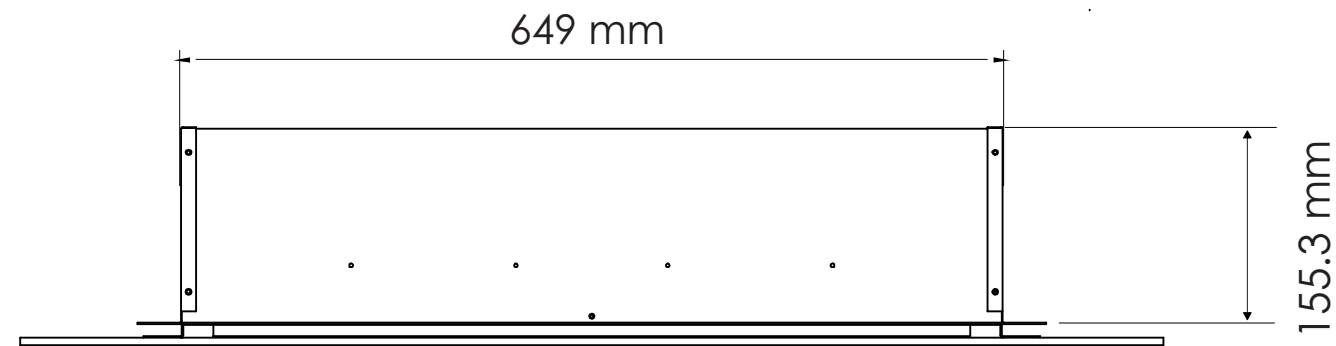

TECHNICAL SPECIFICATIONS

VOLTS		120
AMPS		12.5
WATTS		1500
HEATER	HIGH	1500 watts
	LOW	750 watts
NO HEATER		22 watts
LAMPS	QUANTITY	LED
	WATTS	
	TOTAL WATTS	22 watts
ROTOR MOTOR		1 at 5 watts
HEIGHT, WIDTH, DEPTH		21 1/8 x 25 1/2 x 6 1/8 "
GLASS VIEWING OPENING		23 1/2 x 10
GLASS SIZE		35 1/2 x 23
SHIPPING SIZE		38 3/4 x 9 1/8 x 25 5/8
SHIPPING WEIGHT		55.7 lbs
GLASS FRONT	UNIT	
		Included
PLUG LOCATION		Left Side
CORD LENGTH		76"
APPROX. HEATING AREA		400 sq ft

SERIES WM-BI	MODEL WM-BI-26-3623 WM-BI-26-3623-WHTGLS		REV 1
SCALE 1" = 1'-0"	DATE: 04/08/2013		SHEET 1 OF 1

TECHNICAL SPECIFICATIONS

VOLTS		120
AMPS		12.5
WATTS		1500
HEATER	HIGH	1500 watts
	LOW	750 watts
NO HEATER		22 watts
LAMPS	QUANTITY	LED
	WATTS	
	TOTAL WATTS	22 watts
ROTOR MOTOR		1 at 5 watts
HEIGHT, WIDTH, DEPTH		53.6 x 64.9 x 15.5 cm
GLASS VIEWING OPENING		59.7 x 25.4 cm
GLASS SIZE		90.2 x 58.4 cm
SHIPPING SIZE		98.5 x 23.1 x 65.8 cm
SHIPPING WEIGHT		25.3 kg
GLASS FRONT	UNIT	
		Included
PLUG LOCATION		Left Side
CORD LENGTH		193 cm
APPROX. HEATING AREA		37 sqm

SERIES WM-BI	MODEL WM-BI-26-3623 WM-BI-26-3623-WHTGLS		REV 1
SCALE 1:12	DATE: 04/08/2013	SHEET 1 OF 1	