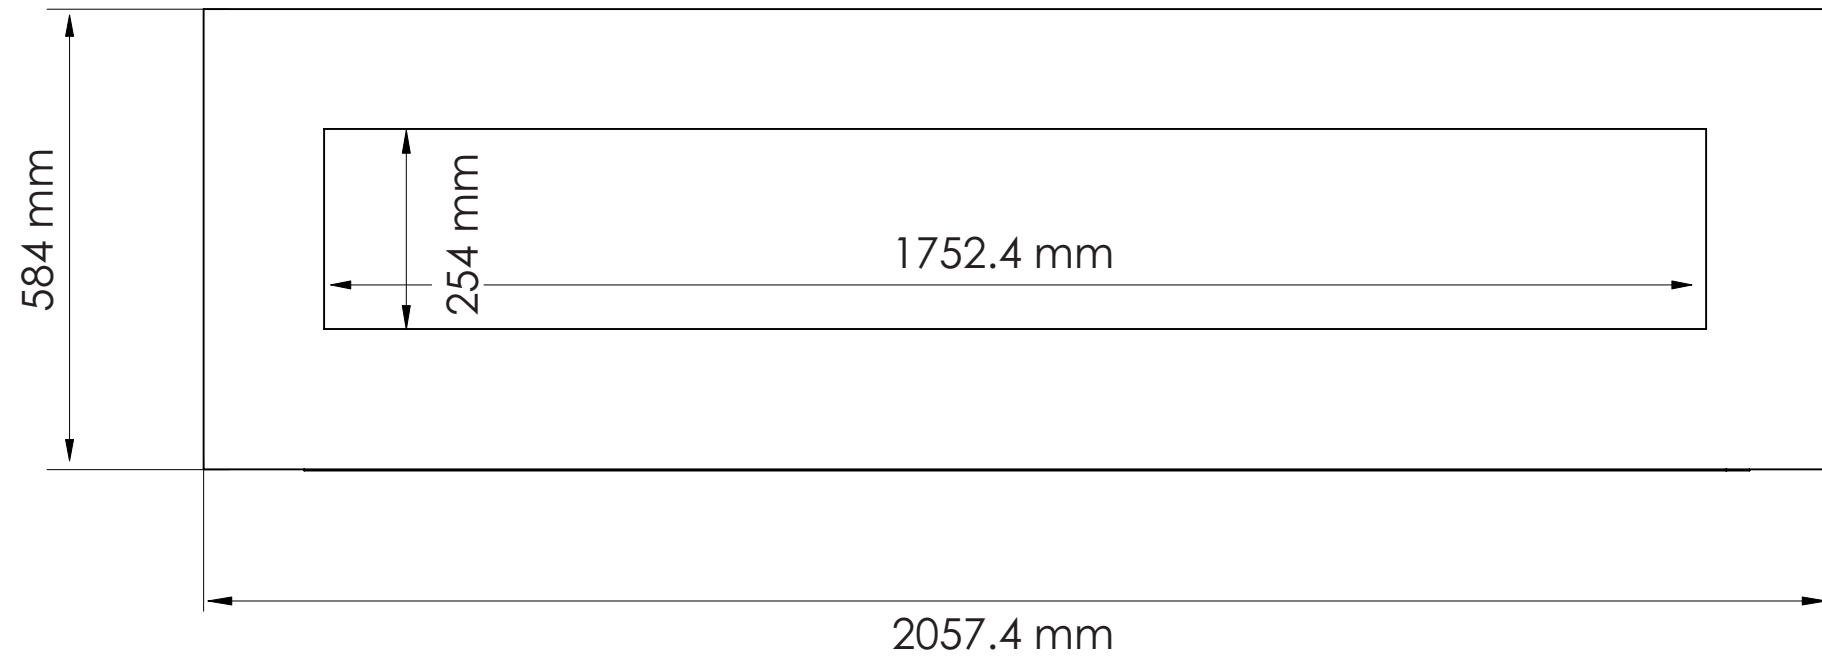

TECHNICAL SPECIFICATIONS

VOLTS		120
AMPS		12.5
WATTS		1500
HEATER	HIGH	1500 watts
	LOW	750 watts
NO HEATER		22 watts
LAMPS	QUANTITY	LED
	WATTS	
	TOTAL WATTS	22 watts
ROTOR MOTOR		1 at 5 watts
HEIGHT, WIDTH, DEPTH		21 1/8 x 71 x 6 1/8
GLASS VIEWING OPENING		69 x 10
GLASS SIZE		81 x 23
SHIPPING SIZE		84 1/4 x 9 1/8 x 25 5/8
SHIPPING WEIGHT		115.3 lbs
GLASS FRONT	UNIT	
		Included
PLUG LOCATION		Left Side
CORD LENGTH		76"
APPROX. HEATING AREA		400 sq ft

SERIES WM-BI	MODEL WM-BI-72-8123 WM-BI-72-8123-WHTGLS		REV 1
SCALE 1" = 1'-0"	DATE: 04/08/2013		SHEET 1 OF 1

TECHNICAL SPECIFICATIONS		
VOLTS		120
AMPS		12.5
WATTS		1500
HEATER	HIGH	1500 watts
	LOW	750 watts
NO HEATER		22 watts
LAMPS	QUANTITY	LED
	WATTS	
	TOTAL WATTS	22 watts
ROTOR MOTOR		1 at 5 watts
HEIGHT, WIDTH, DEPTH		53.6 x 180.4 x 15.5 cm
GLASS VIEWING OPENING		175.2 x 25.4 cm
GLASS SIZE		205.7 x 58.4 cm
SHIPPING SIZE		214 x 23.1 x 65.8 cm
SHIPPING WEIGHT		52.4 kg
GLASS FRONT	UNIT	
		Included
PLUG LOCATION		Left Side
CORD LENGTH		193 cm
APPROX. HEATING AREA		37 sqm

SERIES WM-BI	MODEL WM-BI-72-8123 WM-BI-72-8123-WHTGLS		REV 1
SCALE 1:12	DATE: 04/08/2013	SHEET 1 OF 1	