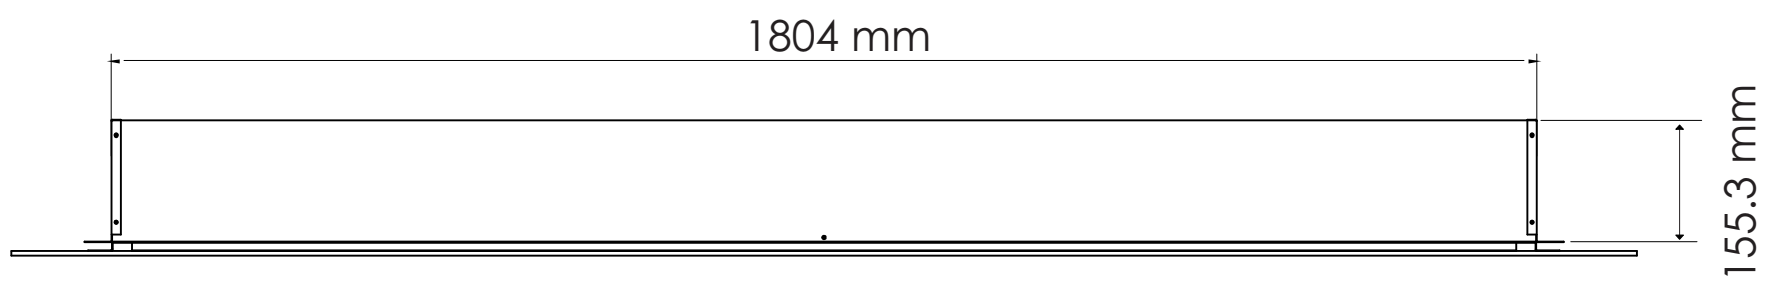

TECHNICAL SPECIFICATIONS

VOLTS		120
AMPS		12.5
WATTS		1500
HEATER	HIGH	1500 watts
	LOW	750 watts
NO HEATER		22 watts
LAMPS	QUANTITY	LED
	WATTS	
	TOTAL WATTS	22 watts
ROTOR MOTOR		1 at 5 watts
HEIGHT, WIDTH, DEPTH		21 1/8 x 71 x 6 1/8
GLASS VIEWING OPENING		69 x 10
GLASS SIZE		81 x 23
SHIPPING SIZE		84 1/4 x 9 1/8 x 25 5/8
SHIPPING WEIGHT		115.3 lbs
GLASS FRONT	UNIT	
		Included
PLUG LOCATION		Left Side
CORD LENGTH		76"
APPROX. HEATING AREA		400 sq ft

SERIES WM-BI	MODEL WM-BI-72-8123 WM-BI-72-8123-WHTGLS		REV 1
SCALE 1" = 1'-0"	DATE: 04/08/2013		SHEET 1 OF 1

TECHNICAL SPECIFICATIONS		
VOLTS		120
AMPS		12.5
WATTS		1500
HEATER	HIGH	1500 watts
	LOW	750 watts
NO HEATER		22 watts
LAMPS	QUANTITY	LED
	WATTS	
	TOTAL WATTS	22 watts
ROTOR MOTOR		1 at 5 watts
HEIGHT, WIDTH, DEPTH		53.6 x 180.4 x 15.5 cm
GLASS VIEWING OPENING		175.2 x 25.4 cm
GLASS SIZE		205.7 x 58.4 cm
SHIPPING SIZE		214 x 23.1 x 65.8 cm
SHIPPING WEIGHT		52.4 kg
GLASS FRONT	UNIT	
		Included
PLUG LOCATION		Left Side
CORD LENGTH		193 cm
APPROX. HEATING AREA		37 sqm

SERIES WM-BI	MODEL WM-BI-72-8123 WM-BI-72-8123-WHTGLS		REV 1
SCALE 1:12	DATE: 04/08/2013	SHEET 1 OF 1	