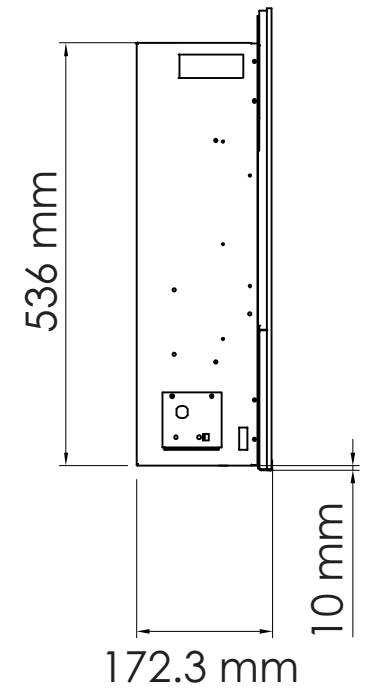

TECHNICAL SPECIFICATIONS

VOLTS		120
AMPS		12.5
WATTS		1500
HEATER	HIGH	1500 watts
	LOW	750 watts
NO HEATER		22 watts
LAMPS	QUANTITY	LED
	WATTS	
	TOTAL WATTS	22 watts
ROTOR MOTOR		1 at 5 watts
HEIGHT, WIDTH, DEPTH		21 1/8 x 71 x 6 1/8
GLASS VIEWING OPENING		69 x 10
GLASS SIZE		81 x 23
SHIPPING SIZE		84 1/4 x 9 1/8 x 25 5/8
SHIPPING WEIGHT		115.3 lbs
GLASS FRONT	UNIT	
		Included
PLUG LOCATION		Left Side
CORD LENGTH		76"
APPROX. HEATING AREA		400 sq ft

SERIES WM-BI	MODEL WM-BI-72-8123 WM-BI-72-8123-WHTGLS		REV 1
SCALE 1" = 1'-0"	DATE: 04/08/2013		SHEET 1 OF 1

TECHNICAL SPECIFICATIONS		
VOLTS		120
AMPS		12.5
WATTS		1500
HEATER	HIGH	1500 watts
	LOW	750 watts
NO HEATER		22 watts
LAMPS	QUANTITY	LED
	WATTS	
	TOTAL WATTS	22 watts
ROTOR MOTOR		1 at 5 watts
HEIGHT, WIDTH, DEPTH		53.6 x 180.4 x 15.5 cm
GLASS VIEWING OPENING		175.2 x 25.4 cm
GLASS SIZE		205.7 x 58.4 cm
SHIPPING SIZE		214 x 23.1 x 65.8 cm
SHIPPING WEIGHT		52.4 kg
GLASS FRONT	UNIT	
		Included
PLUG LOCATION		Left Side
CORD LENGTH		193 cm
APPROX. HEATING AREA		37 sqm

SERIES WM-BI	MODEL WM-BI-72-8123 WM-BI-72-8123-WHTGLS		REV 1
SCALE 1:12	DATE: 04/08/2013	SHEET 1 OF 1	