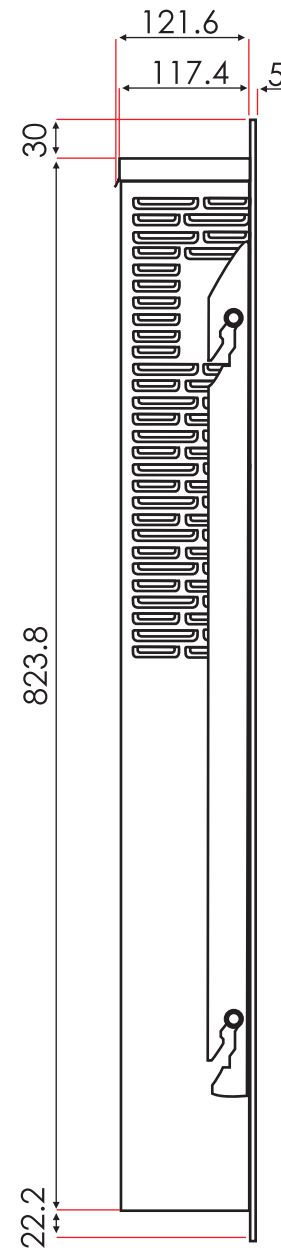

TECHNICAL SPECIFICATIONS

VOLTS		120
AMPS		12.5
WATTS		1500
HEATER	HIGH	1415 watts
	LOW	665 watts
NO HEATER		85 watts
LAMPS	QUANTITY	2 Candelabra
	WATTS	40 watts
	TOTAL WATTS	80 watts
ROTOR MOTOR		1 at 5 watts
HEIGHT, WIDTH, DEPTH		32 2/5 x 17 7/10 x 4 1/5
GLASS VIEWING OPENING		15 x 24
GLASS SIZE		22 4/5 x 34 1/2
SHIPPING SIZE		37 x 25 1/2 x 7 3/5
SHIPPING WEIGHT		42lbs
	UNIT	
GLASS FRONT		Included
PLUG LOCATION		Right Side
CORD LENGTH		75"
APPROX. HEATING AREA		376 sqft

*Amantii*

SERIES WM	MODEL WM-2335FF		REV 1
SCALE 1" = 1'-0"	DATE: 05/9/11	SHEET 1 OF 1	

TECHNICAL SPECIFICATIONS

VOLTS	120	
AMPS	12.5	
WATTS	1500	
HEATER	HIGH	1415 watts
	LOW	665 watts
NO HEATER	85 watts	
LAMPS	QUANTITY	2 Candelabra
	WATTS	40 watts
	TOTAL WATTS	80 watts
ROTOR MOTOR	1 at 5 watts	
HEIGHT, WIDTH, DEPTH	82.4 h x 45 w x 10.6 d	
GLASS VIEWING OPENING	38.2 x 60.9 cm	
GLASS SIZE	57.8 x 87.6 cm	
SHIPPING SIZE	94 x 20 x 65 cm	
SHIPPING WEIGHT	19 kg	
	UNIT	
GLASS FRONT	Included	
PLUG LOCATION	Right Side	
CORD LENGTH	190 cm	
APPROX. HEATING AREA	35 sqm	

SERIES WM	MODEL WM-2335FF		REV 1
SCALE 1:12	DATE: 05/9/11		SHEET 1 OF 1