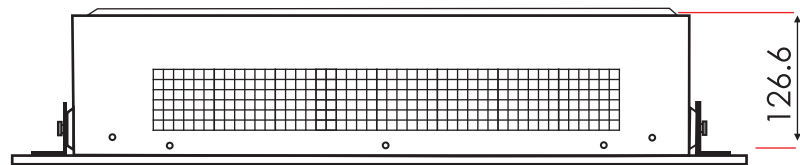

TECHNICAL SPECIFICATIONS

VOLTS		120
AMPS		12.5
WATTS		1500
HEATER	HIGH	1415 watts
	LOW	665 watts
NO HEATER		85 watts
LAMPS	QUANTITY	2 Candelabra
	WATTS	40 watts
	TOTAL WATTS	80 watts
ROTOR MOTOR		1 at 5 watts
HEIGHT, WIDTH, DEPTH		32 2/5 x 17 7/10 x 4 1/5
GLASS VIEWING OPENING		15 x 24
GLASS SIZE		22 4/5 x 34 1/2
SHIPPING SIZE		37 x 25 1/2 x 7 3/5
SHIPPING WEIGHT		42lbs
	UNIT	
GLASS FRONT		Included
PLUG LOCATION		Right Side
CORD LENGTH		75"
APPROX. HEATING AREA		376 sqft

*Amantii*

SERIES WM	MODEL WM-2335FF		REV 1
SCALE 1" = 1'-0"	DATE: 05/9/11	SHEET 1 OF 1	

TECHNICAL SPECIFICATIONS

VOLTS	120	
AMPS	12.5	
WATTS	1500	
HEATER	HIGH	1415 watts
	LOW	665 watts
NO HEATER	85 watts	
LAMPS	QUANTITY	2 Candelabra
	WATTS	40 watts
	TOTAL WATTS	80 watts
ROTOR MOTOR	1 at 5 watts	
HEIGHT, WIDTH, DEPTH	82.4 h x 45 w x 10.6 d	
GLASS VIEWING OPENING	38.2 x 60.9 cm	
GLASS SIZE	57.8 x 87.6 cm	
SHIPPING SIZE	94 x 20 x 65 cm	
SHIPPING WEIGHT	19 kg	
	UNIT	
GLASS FRONT	Included	
PLUG LOCATION	Right Side	
CORD LENGTH	190 cm	
APPROX. HEATING AREA	35 sqm	