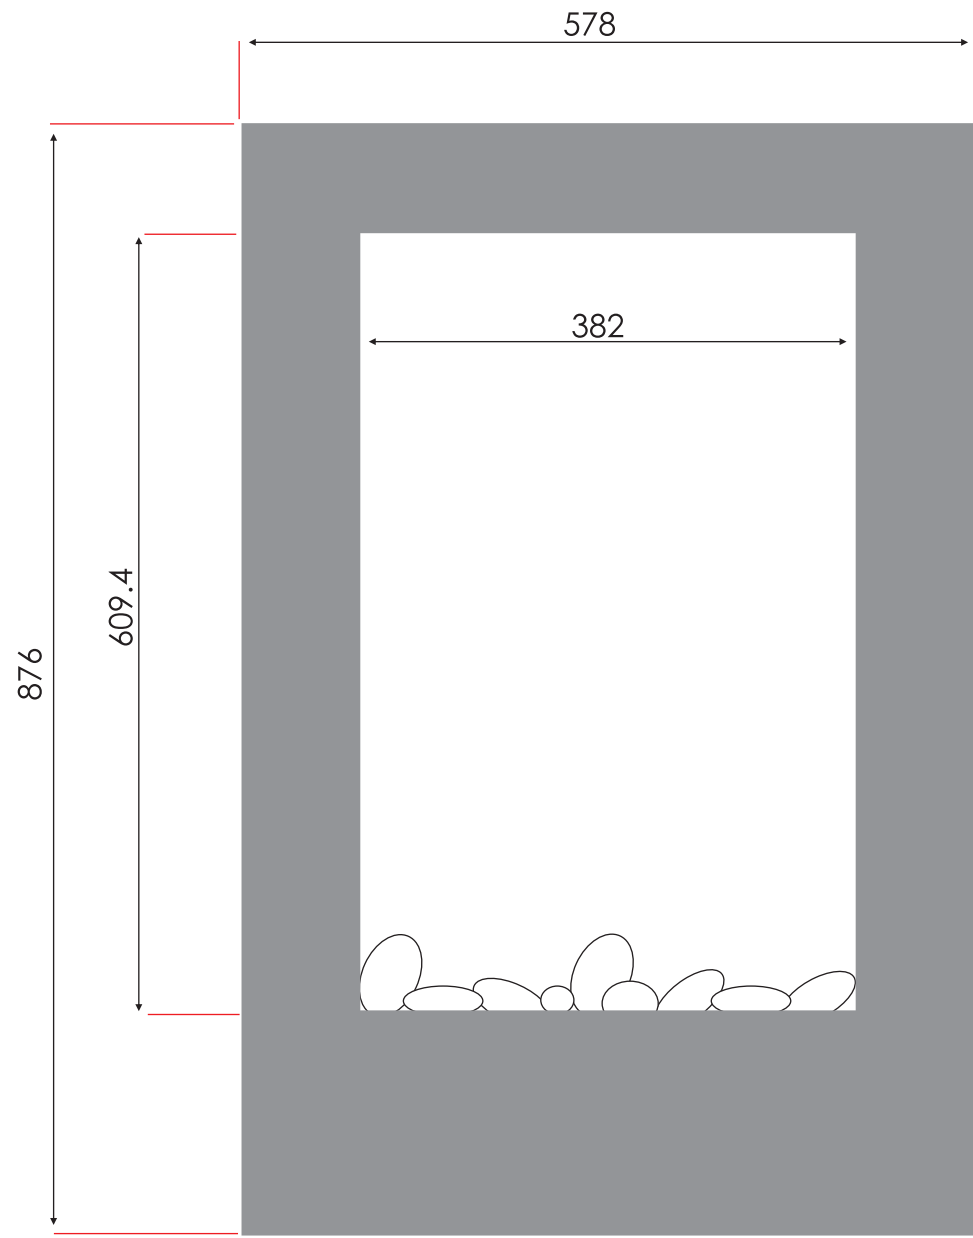

TECHNICAL SPECIFICATIONS

VOLTS		120
AMPS		12.5
WATTS		1500
HEATER	HIGH	1415 watts
	LOW	665 watts
NO HEATER		85 watts
LAMPS	QUANTITY	2 Candelabra
	WATTS	40 watts
	TOTAL WATTS	80 watts
ROTOR MOTOR		1 at 5 watts
HEIGHT, WIDTH, DEPTH		32 2/5 x 17 7/10 x 4 1/5
GLASS VIEWING OPENING		15 x 24
GLASS SIZE		22 4/5 x 34 1/2
SHIPPING SIZE		37 x 25 1/2 x 7 3/5
SHIPPING WEIGHT		42lbs
	UNIT	
GLASS FRONT		Included
PLUG LOCATION		Right Side
CORD LENGTH		75"
APPROX. HEATING AREA		376 sqft

*Amantii*

SERIES WM	MODEL WM-2335FF		REV 1
SCALE 1" = 1'-0"	DATE: 05/9/11	SHEET 1 OF 1	

TECHNICAL SPECIFICATIONS

VOLTS	120	
AMPS	12.5	
WATTS	1500	
HEATER	HIGH	1415 watts
	LOW	665 watts
NO HEATER	85 watts	
LAMPS	QUANTITY	2 Candelabra
	WATTS	40 watts
	TOTAL WATTS	80 watts
ROTOR MOTOR	1 at 5 watts	
HEIGHT, WIDTH, DEPTH	82.4 h x 45 w x 10.6 d	
GLASS VIEWING OPENING	38.2 x 60.9 cm	
GLASS SIZE	57.8 x 87.6 cm	
SHIPPING SIZE	94 x 20 x 65 cm	
SHIPPING WEIGHT	19 kg	
	UNIT	
GLASS FRONT	Included	
PLUG LOCATION	Right Side	
CORD LENGTH	190 cm	
APPROX. HEATING AREA	35 sqm	

SERIES WM	MODEL WM-2335FF		REV 1
SCALE 1:12	DATE: 05/9/11		SHEET 1 OF 1