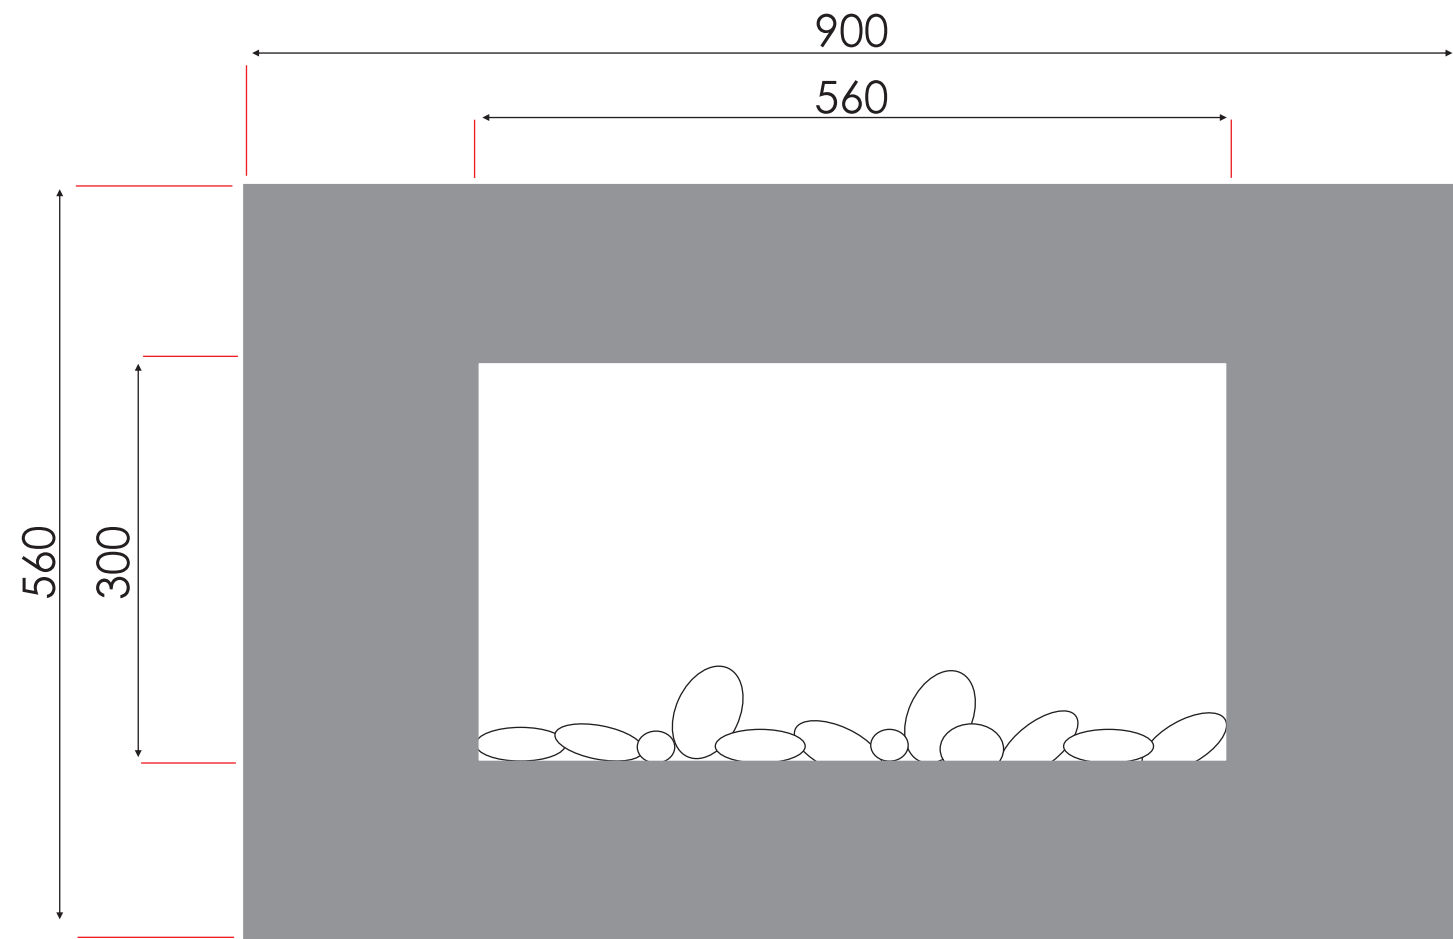

TECHNICAL SPECIFICATIONS	
VOLTS	120
AMPS	12.5
WATTS	1500
HEATER	HIGH 1375 watts LOW 625 watts
NO HEATER	125 watts
LAMPS	QUANTITY 3 Candelabra WATTS 40 watts TOTAL WATTS 120 watts
ROTOR MOTOR	1 at 5 watts
HEIGHT, WIDTH, DEPTH	18 3/5 x 22 1/10 x 5 3/10
GLASS VIEWING OPENING	22 x 11 4/5"
GLASS SIZE	35 2/5 x 22 1/10"
SHIPPING SIZE	38 x 8 x 25"
SHIPPING WEIGHT	47 lbs
	UNIT
GLASS FRONT	Included
PLUG LOCATION	Right Side
CORD LENGTH	75"
APPROX. HEATING AREA	376 sqft

SERIES WM	MODEL WM-3522CF		REV 1
SCALE 1" = 1'-0"	DATE: 05/9/11		SHEET 1 OF 1

TECHNICAL SPECIFICATIONS

VOLTS		120
AMPS		12.5
WATTS		1500
HEATER	HIGH	1375 watts
	LOW	625 watts
NO HEATER		125 watts
LAMPS	QUANTITY	3 Candelabra
	WATTS	40 watts
	TOTAL WATTS	120 watts
ROTOR MOTOR		1 at 5 watts
HEIGHT, WIDTH, DEPTH		47.3 h x 56 w x 13.5 d
GLASS VIEWING OPENING		56 x 30 cm
GLASS SIZE		90 x 56.2 cm
SHIPPING SIZE		96.3 x 20.4 x 62.2 cm
SHIPPING WEIGHT		21.2 kg
	UNIT	
	GLASS FRONT	Included
PLUG LOCATION		Right Side
CORD LENGTH		190 cm
APPROX. HEATING AREA		35 sqm

Amantii

SERIES WM	MODEL WM-3522CF		REV 1
SCALE 1:12	DATE: 05/9/11		SHEET 1 OF 1