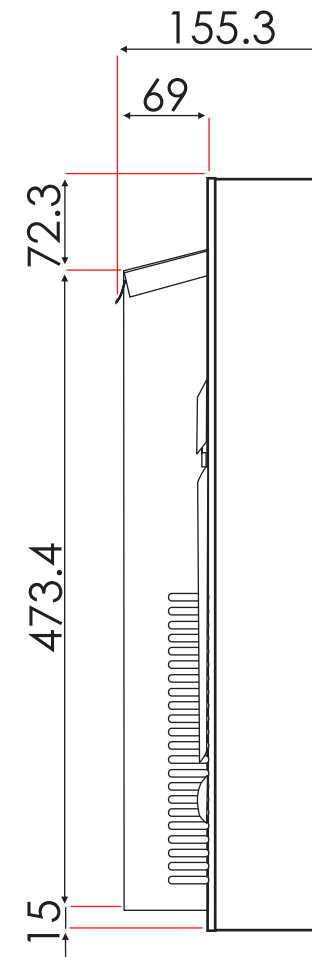

TECHNICAL SPECIFICATIONS	
VOLTS	120
AMPS	12.5
WATTS	1500
HEATER	HIGH 1375 watts LOW 625 watts
NO HEATER	125 watts
LAMPS	QUANTITY 3 Candelabra WATTS 40 watts TOTAL WATTS 120 watts
ROTOR MOTOR	1 at 5 watts
HEIGHT, WIDTH, DEPTH	18 3/5 x 22 1/10 x 5 3/10
GLASS VIEWING OPENING	22 x 11 4/5"
GLASS SIZE	35 2/5 x 22 1/10"
SHIPPING SIZE	38 x 8 x 25"
SHIPPING WEIGHT	47 lbs
	UNIT
GLASS FRONT	Included
PLUG LOCATION	Right Side
CORD LENGTH	75"
APPROX. HEATING AREA	376 sqft

SERIES WM	MODEL WM-3522CF		REV 1
SCALE 1" = 1'-0"	DATE: 05/9/11		SHEET 1 OF 1

TECHNICAL SPECIFICATIONS

VOLTS		120
AMPS		12.5
WATTS		1500
HEATER	HIGH	1375 watts
	LOW	625 watts
NO HEATER		125 watts
LAMPS	QUANTITY	3 Candelabra
	WATTS	40 watts
	TOTAL WATTS	120 watts
ROTOR MOTOR		1 at 5 watts
HEIGHT, WIDTH, DEPTH		47.3 h x 56 w x 13.5 d
GLASS VIEWING OPENING		56 x 30 cm
GLASS SIZE		90 x 56.2 cm
SHIPPING SIZE		96.3 x 20.4 x 62.2 cm
SHIPPING WEIGHT		21.2 kg
	UNIT	
	GLASS FRONT	Included
PLUG LOCATION		Right Side
CORD LENGTH		190 cm
APPROX. HEATING AREA		35 sqm

Amantii

SERIES WM	MODEL WM-3522CF		REV 1
SCALE 1:12	DATE: 05/9/11		SHEET 1 OF 1