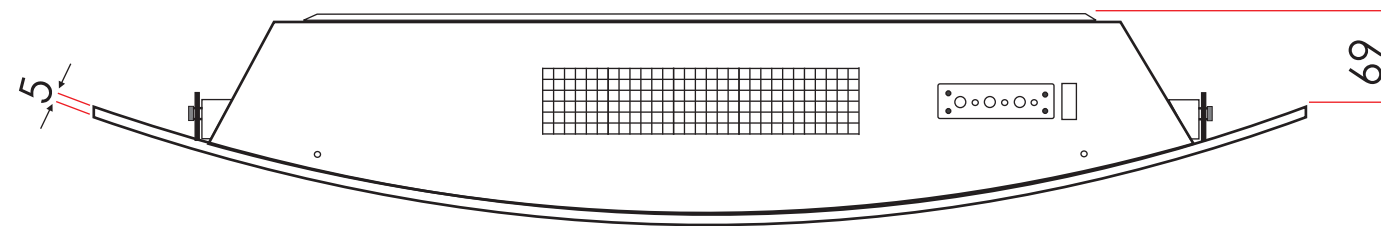

TECHNICAL SPECIFICATIONS	
VOLTS	120
AMPS	12.5
WATTS	1500
HEATER	HIGH 1375 watts LOW 625 watts
NO HEATER	125 watts
LAMPS	QUANTITY 3 Candelabra WATTS 40 watts TOTAL WATTS 120 watts
ROTOR MOTOR	1 at 5 watts
HEIGHT, WIDTH, DEPTH	18 3/5 x 22 1/10 x 5 3/10
GLASS VIEWING OPENING	22 x 11 4/5"
GLASS SIZE	35 2/5 x 22 1/10"
SHIPPING SIZE	38 x 8 x 25"
SHIPPING WEIGHT	47 lbs
	UNIT
GLASS FRONT	Included
PLUG LOCATION	Right Side
CORD LENGTH	75"
APPROX. HEATING AREA	376 sqft

SERIES WM	MODEL WM-3522CF		REV 1
SCALE 1" = 1'-0"	DATE: 05/9/11		SHEET 1 OF 1

TECHNICAL SPECIFICATIONS

VOLTS		120
AMPS		12.5
WATTS		1500
HEATER	HIGH	1375 watts
	LOW	625 watts
NO HEATER		125 watts
LAMPS	QUANTITY	3 Candelabra
	WATTS	40 watts
	TOTAL WATTS	120 watts
ROTOR MOTOR		1 at 5 watts
HEIGHT, WIDTH, DEPTH		47.3 h x 56 w x 13.5 d
GLASS VIEWING OPENING		56 x 30 cm
GLASS SIZE		90 x 56.2 cm
SHIPPING SIZE		96.3 x 20.4 x 62.2 cm
SHIPPING WEIGHT		21.2 kg
	UNIT	
	GLASS FRONT	Included
PLUG LOCATION		Right Side
CORD LENGTH		190 cm
APPROX. HEATING AREA		35 sqm

Amantii

SERIES WM	MODEL WM-3522CF		REV 1
SCALE 1:12	DATE: 05/9/11		SHEET 1 OF 1