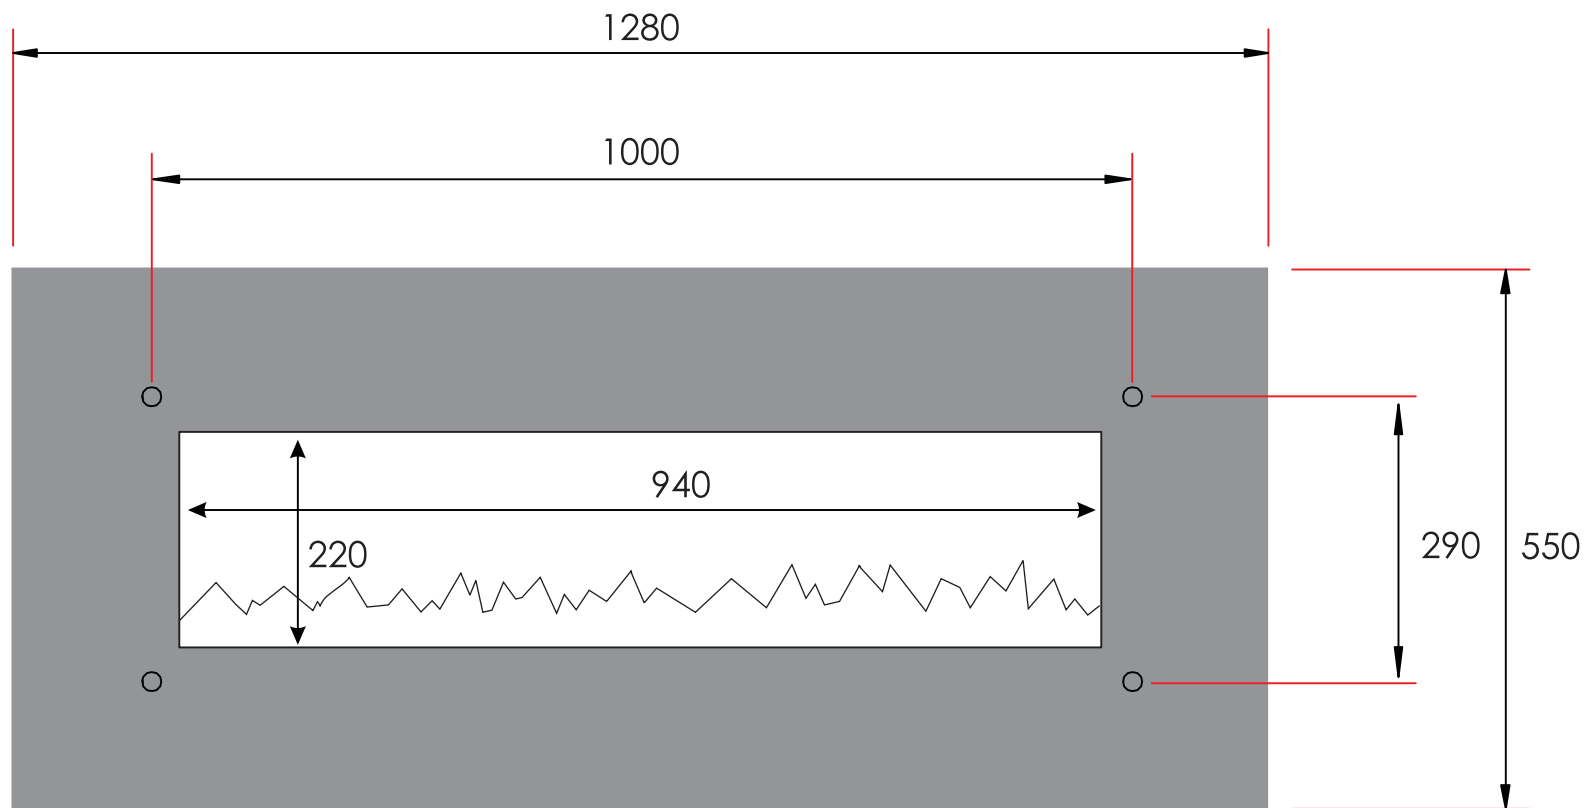

TECHNICAL SPECIFICATIONS

VOLTS		120
AMPS		12.5
WATTS		1500
HEATER	HIGH	1500 watts
	LOW	800 watts
NO HEATER		160 watts
LAMPS	QUANTITY	4 Candelabra
	WATTS	40 watts
	TOTAL WATTS	160 watts
ROTOR MOTOR		1 at 4 watts
HEIGHT, WIDTH, DEPTH		18 1/10 x 38 3/5 x 5 3/10
GLASS VIEWING OPENING		37 X 8 7/10
GLASS SIZE		50 2/5 x 21 7/10
SHIPPING SIZE		54 x 26 x 9
SHIPPING WEIGHT		52lbs
	UNIT	46lbs
	GLASS FRONT	Included
PLUG LOCATION		Right Side
CORD LENGTH		75"
APPROX. HEATING AREA		430 sq ft

SERIES WM	MODEL WM-50-BLK WM-50-WHITE		REV 1
SCALE 1" = 1'-0"	DATE: 05/09/11	SHEET 1 OF 1	

TECHNICAL SPECIFICATIONS

VOLTS		120
AMPS		12.5
WATTS		1500
HEATER	HIGH	1500 watts
	LOW	800 watts
NO HEATER		160 watts
LAMPS	QUANTITY	4 Candelabra
	WATTS	40 watts
	TOTAL WATTS	160 watts
ROTOR MOTOR		1 at 4 watts
HEIGHT, WIDTH, DEPTH		46 h x 98 w x 13.5 d
GLASS VIEWING OPENING		94 x 22 cm
GLASS SIZE		128 x 55 cm
SHIPPING SIZE		137 x 64 x 22 cm
SHIPPING WEIGHT		23.3 kg
	UNIT	20.6 kg
	GLASS FRONT	Included
PLUG LOCATION		Right Side
CORD LENGTH		190 cm
APPROX. HEATING AREA		40 sqm

SERIES WM	MODEL WM-50-BLK WM-50-WHITE		REV 1
SCALE 1:12	DATE: 05/9/11	SHEET 1 OF 1	