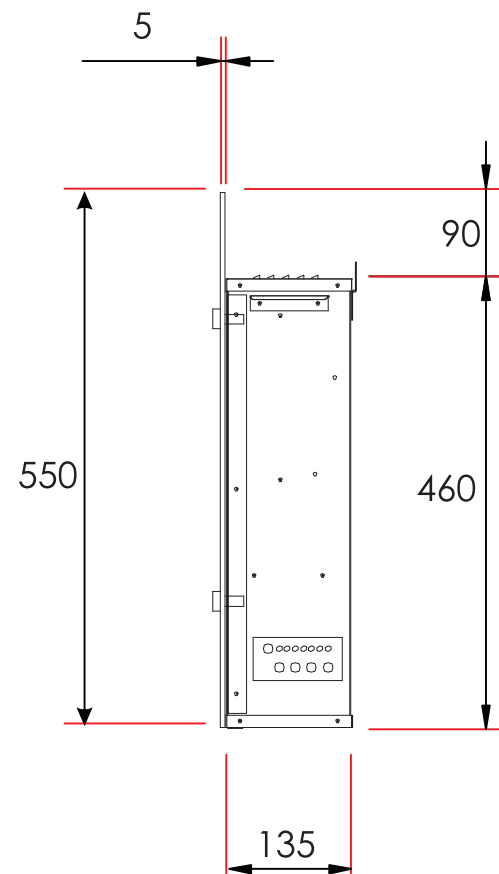

TECHNICAL SPECIFICATIONS

VOLTS		120
AMPS		12.5
WATTS		1500
HEATER	HIGH	1500 watts
	LOW	800 watts
NO HEATER		160 watts
LAMPS	QUANTITY	4 Candelabra
	WATTS	40 watts
	TOTAL WATTS	160 watts
ROTOR MOTOR		1 at 4 watts
HEIGHT, WIDTH, DEPTH		18 1/10 x 38 3/5 x 5 3/10
GLASS VIEWING OPENING		37 X 8 7/10
GLASS SIZE		50 2/5 x 21 7/10
SHIPPING SIZE		54 x 26 x 9
SHIPPING WEIGHT		52lbs
	UNIT	46lbs
	GLASS FRONT	Included
PLUG LOCATION		Right Side
CORD LENGTH		75"
APPROX. HEATING AREA		430 sq ft

SERIES WM	MODEL WM-50-BLK WM-50-WHITE		REV 1
SCALE 1" = 1'-0"	DATE: 05/09/11	SHEET 1 OF 1	

TECHNICAL SPECIFICATIONS

VOLTS		120
AMPS		12.5
WATTS		1500
HEATER	HIGH	1500 watts
	LOW	800 watts
NO HEATER		160 watts
LAMPS	QUANTITY	4 Candelabra
	WATTS	40 watts
	TOTAL WATTS	160 watts
ROTOR MOTOR		1 at 4 watts
HEIGHT, WIDTH, DEPTH		46 h x 98 w x 13.5 d
GLASS VIEWING OPENING		94 x 22 cm
GLASS SIZE		128 x 55 cm
SHIPPING SIZE		137 x 64 x 22 cm
SHIPPING WEIGHT		23.3 kg
	UNIT	20.6 kg
	GLASS FRONT	Included
PLUG LOCATION		Right Side
CORD LENGTH		190 cm
APPROX. HEATING AREA		40 sqm

SERIES WM	MODEL WM-50-BLK WM-50-WHITE		REV 1
SCALE 1:12	DATE: 05/9/11	SHEET 1 OF 1	