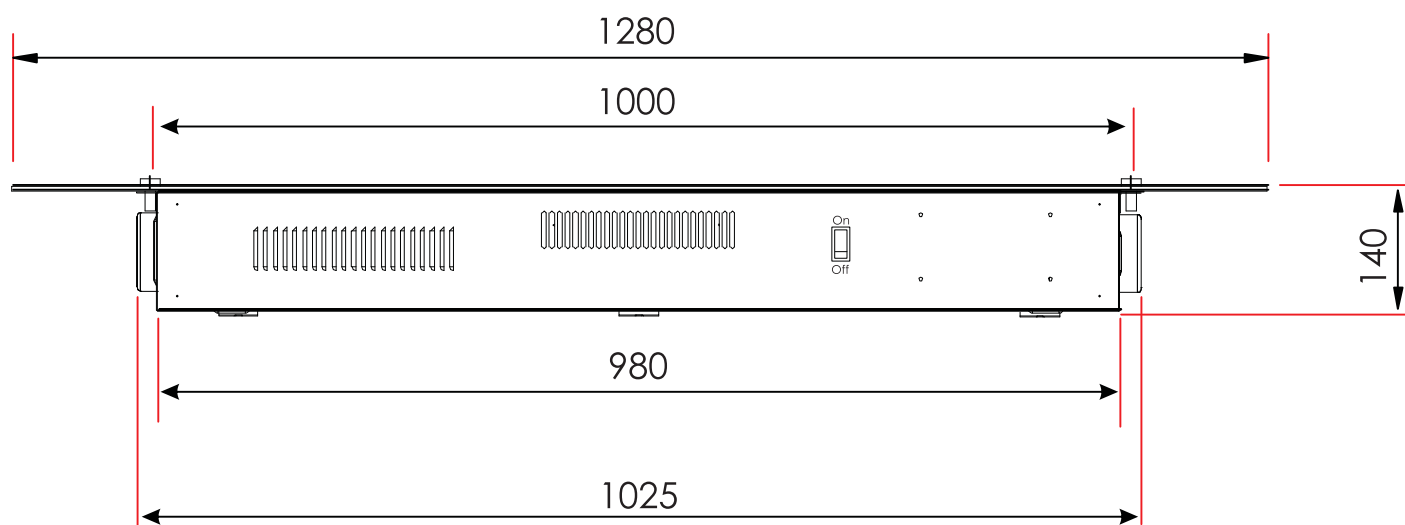

TECHNICAL SPECIFICATIONS

VOLTS		120
AMPS		12.5
WATTS		1500
HEATER	HIGH	1500 watts
	LOW	800 watts
NO HEATER		160 watts
LAMPS	QUANTITY	4 Candelabra
	WATTS	40 watts
	TOTAL WATTS	160 watts
ROTOR MOTOR		1 at 4 watts
HEIGHT, WIDTH, DEPTH		18 1/10 x 38 3/5 x 5 3/10
GLASS VIEWING OPENING		37 X 8 7/10
GLASS SIZE		50 2/5 x 21 7/10
SHIPPING SIZE		54 x 26 x 9
SHIPPING WEIGHT		52lbs
	UNIT	46lbs
	GLASS FRONT	Included
PLUG LOCATION		Right Side
CORD LENGTH		75"
APPROX. HEATING AREA		430 sq ft

SERIES WM	MODEL WM-50-BLK WM-50-WHITE		REV 1
SCALE 1" = 1'-0"	DATE: 05/09/11	SHEET 1 OF 1	

TECHNICAL SPECIFICATIONS

VOLTS		120
AMPS		12.5
WATTS		1500
HEATER	HIGH	1500 watts
	LOW	800 watts
NO HEATER		160 watts
LAMPS	QUANTITY	4 Candelabra
	WATTS	40 watts
	TOTAL WATTS	160 watts
ROTOR MOTOR		1 at 4 watts
HEIGHT, WIDTH, DEPTH		46 h x 98 w x 13.5 d
GLASS VIEWING OPENING		94 x 22 cm
GLASS SIZE		128 x 55 cm
SHIPPING SIZE		137 x 64 x 22 cm
SHIPPING WEIGHT		23.3 kg
	UNIT	20.6 kg
	GLASS FRONT	Included
PLUG LOCATION		Right Side
CORD LENGTH		190 cm
APPROX. HEATING AREA		40 sqm

SERIES WM	MODEL WM-50-BLK WM-50-WHITE		REV 1
SCALE 1:12	DATE: 05/9/11	SHEET 1 OF 1	