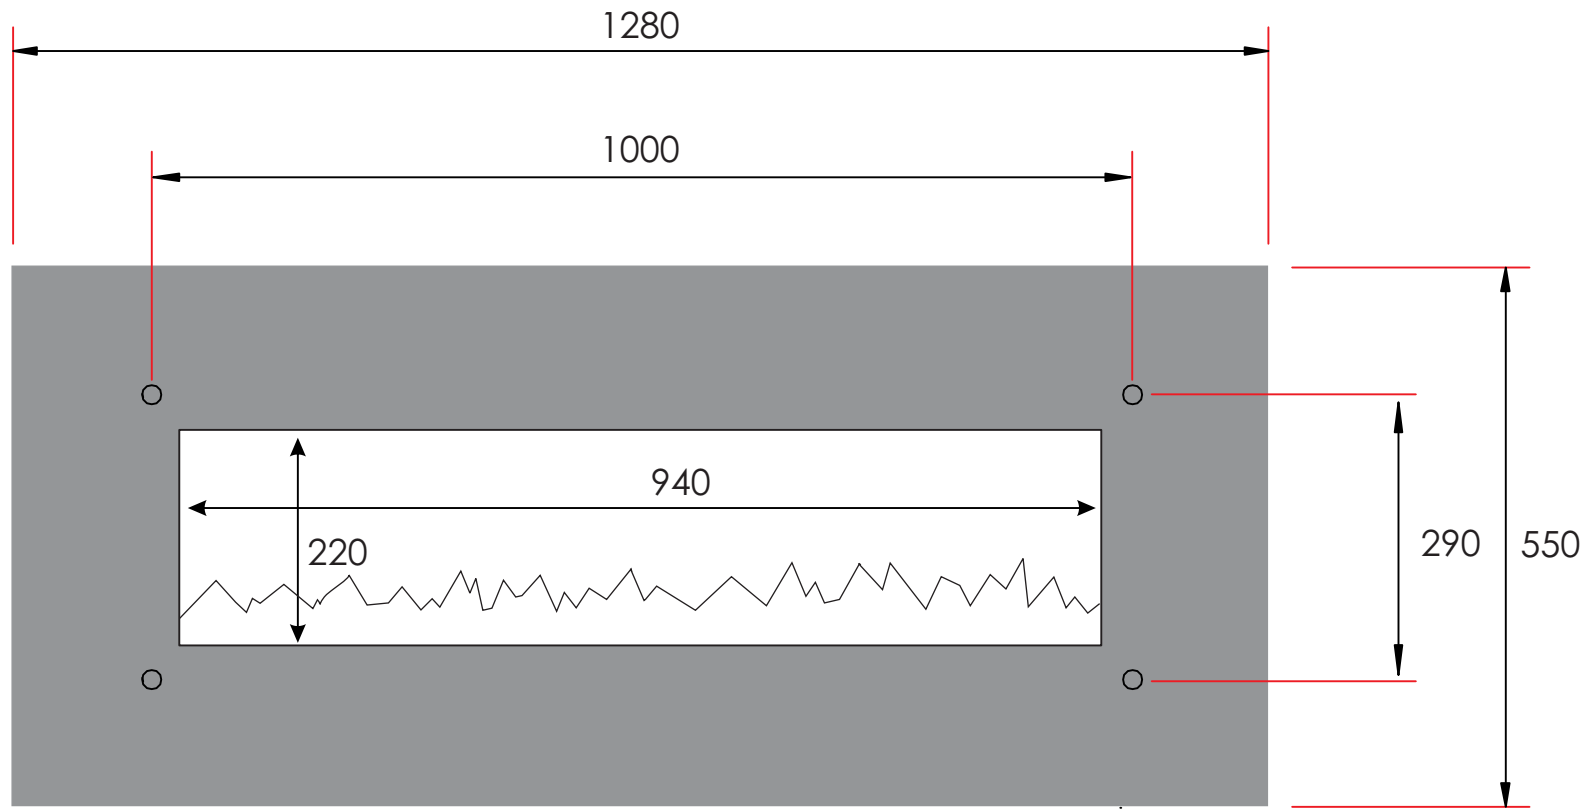

TECHNICAL SPECIFICATIONS		
VOLTS		120
AMPS		12.5
WATTS		1500
HEATER	HIGH	1500 watts
	LOW	800 watts
NO HEATER		160 watts
LAMPS	QUANTITY	4 Candelabra
	WATTS	40 watts
	TOTAL WATTS	160 watts
ROTOR MOTOR		1 at 4 watts
HEIGHT, WIDTH, DEPTH		18 1/8 x 38 3/4 x 5 3/8
GLASS VIEWING OPENING		8 3/4 x 37
GLASS SIZE		21 3/4 x 50 3/8
SHIPPING SIZE		26 x 54 x 9
SHIPPING WEIGHT		76lbs
GLASS FRONT	UNIT	
		Included
PLUG LOCATION		Right Side
CORD LENGTH		75"
APPROX. HEATING AREA		400 sq ft

Amantii

SERIES WM	MODEL WM-50-BLKGLS		REV 1
SCALE 1" = 1'-0"	DATE: 05/09/11		SHEET 1 OF 1

TECHNICAL SPECIFICATIONS

VOLTS		120
AMPS		12.5
WATTS		1500
HEATER	HIGH	1500 watts
	LOW	800 watts
NO HEATER		160 watts
LAMPS	QUANTITY	4 Candelabra
	WATTS	40 watts
	TOTAL WATTS	160 watts
ROTOR MOTOR		1 at 4 watts
HEIGHT, WIDTH, DEPTH		46 h x 98 w x 13.5 d
GLASS VIEWING OPENING		22 x 94 cm
GLASS SIZE		55 x 128 cm
SHIPPING SIZE		64 x 137 x 22 cm
SHIPPING WEIGHT		34.6 kg
GLASS FRONT	UNIT	
		Included
PLUG LOCATION		Right Side
CORD LENGTH		190 cm
APPROX. HEATING AREA		37 sqm

SERIES WM	MODEL WM-50-BLKGLS		REV 1
SCALE 1:12	DATE: 05/9/11		SHEET 1 OF 1