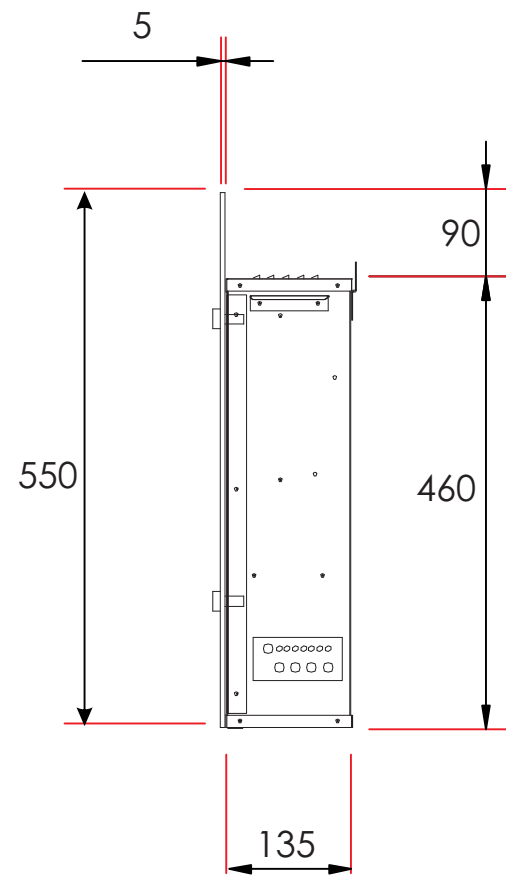

TECHNICAL SPECIFICATIONS		
VOLTS		120
AMPS		12.5
WATTS		1500
HEATER	HIGH	1500 watts
	LOW	800 watts
NO HEATER		160 watts
LAMPS	QUANTITY	4 Candelabra
	WATTS	40 watts
	TOTAL WATTS	160 watts
ROTOR MOTOR		1 at 4 watts
HEIGHT, WIDTH, DEPTH		18 1/8 x 38 3/4 x 5 3/8
GLASS VIEWING OPENING		8 3/4 x 37
GLASS SIZE		21 3/4 x 50 3/8
SHIPPING SIZE		26 x 54 x 9
SHIPPING WEIGHT		76lbs
GLASS FRONT	UNIT	
		Included
PLUG LOCATION		Right Side
CORD LENGTH		75"
APPROX. HEATING AREA		400 sq ft

Amantii

SERIES WM	MODEL WM-50-BLKGLS		REV 1
SCALE 1" = 1'-0"	DATE: 05/09/11		SHEET 1 OF 1

TECHNICAL SPECIFICATIONS

VOLTS		120
AMPS		12.5
WATTS		1500
HEATER	HIGH	1500 watts
	LOW	800 watts
NO HEATER		160 watts
LAMPS	QUANTITY	4 Candelabra
	WATTS	40 watts
	TOTAL WATTS	160 watts
ROTOR MOTOR		1 at 4 watts
HEIGHT, WIDTH, DEPTH		46 h x 98 w x 13.5 d
GLASS VIEWING OPENING		22 x 94 cm
GLASS SIZE		55 x 128 cm
SHIPPING SIZE		64 x 137 x 22 cm
SHIPPING WEIGHT		34.6 kg
GLASS FRONT	UNIT	
		Included
PLUG LOCATION		Right Side
CORD LENGTH		190 cm
APPROX. HEATING AREA		37 sqm

SERIES WM	MODEL WM-50-BLKGLS		REV 1
SCALE 1:12	DATE: 05/9/11		SHEET 1 OF 1