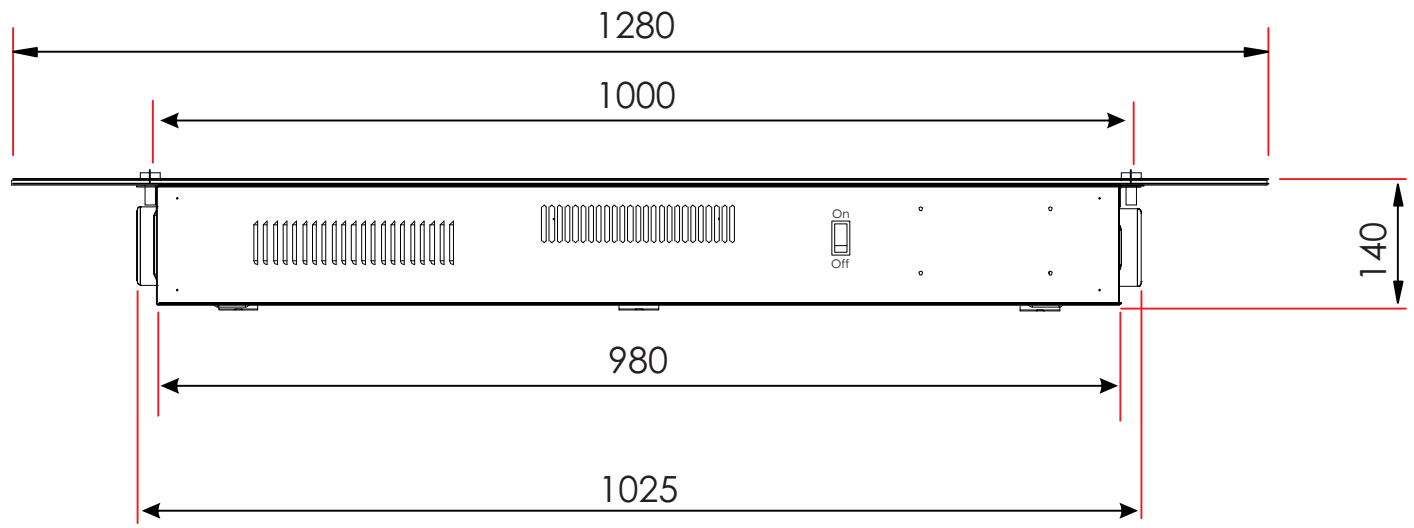

TECHNICAL SPECIFICATIONS		
VOLTS		120
AMPS		12.5
WATTS		1500
HEATER	HIGH	1500 watts
	LOW	800 watts
NO HEATER		160 watts
LAMPS	QUANTITY	4 Candelabra
	WATTS	40 watts
	TOTAL WATTS	160 watts
ROTOR MOTOR		1 at 4 watts
HEIGHT, WIDTH, DEPTH		18 1/8 x 38 3/4 x 5 3/8
GLASS VIEWING OPENING		8 3/4 x 37
GLASS SIZE		21 3/4 x 50 3/8
SHIPPING SIZE		26 x 54 x 9
SHIPPING WEIGHT		76lbs
GLASS FRONT	UNIT	
		Included
PLUG LOCATION		Right Side
CORD LENGTH		75"
APPROX. HEATING AREA		400 sq ft

Amantii

SERIES WM	MODEL WM-50-BLKGLS		REV 1
SCALE 1" = 1'-0"	DATE: 05/09/11		SHEET 1 OF 1

TECHNICAL SPECIFICATIONS

VOLTS		120
AMPS		12.5
WATTS		1500
HEATER	HIGH	1500 watts
	LOW	800 watts
NO HEATER		160 watts
LAMPS	QUANTITY	4 Candelabra
	WATTS	40 watts
	TOTAL WATTS	160 watts
ROTOR MOTOR		1 at 4 watts
HEIGHT, WIDTH, DEPTH		46 h x 98 w x 13.5 d
GLASS VIEWING OPENING		22 x 94 cm
GLASS SIZE		55 x 128 cm
SHIPPING SIZE		64 x 137 x 22 cm
SHIPPING WEIGHT		34.6 kg
GLASS FRONT	UNIT	
		Included
PLUG LOCATION		Right Side
CORD LENGTH		190 cm
APPROX. HEATING AREA		37 sqm

SERIES WM	MODEL WM-50-BLKGLS		REV 1
SCALE 1:12	DATE: 05/9/11		SHEET 1 OF 1