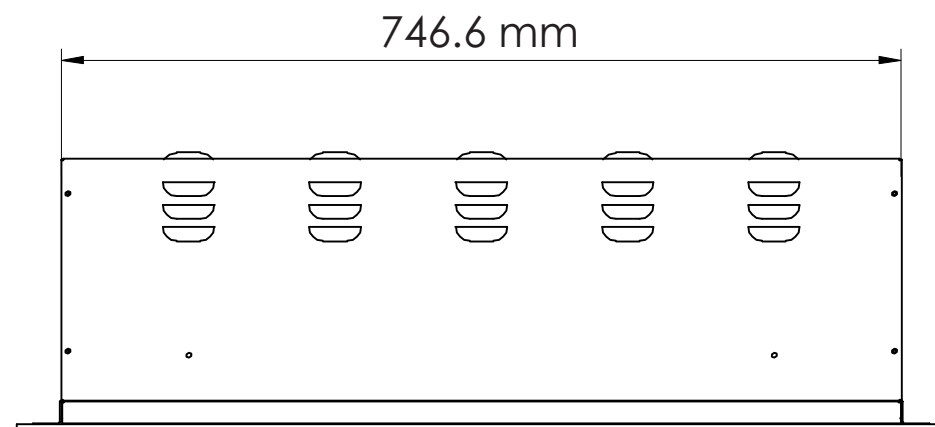

TECHNICAL SPECIFICATIONS		
VOLTS	120	
AMPS	12.5	
WATTS	1500	
HEATER	HIGH	1500 watts
	LOW	750 watts
NO HEATER	22 watts	
LAMPS	QUANTITY	LED
	WATTS	
	TOTAL WATTS	22 watts
ROTOR MOTOR	1 at 5 watts	
HEIGHT, WIDTH, DEPTH	24 3/4 x 29 1/2 x 8 1/2	
GLASS VIEWING OPENING	24 5/8 x 13	
GLASS SIZE	32 1/2 x 25 5/8	
SHIPPING SIZE	27 3/4 x 35 1/4 x 12 1/4	
SHIPPING WEIGHT	UNIT	64 lbs
	GLASS FRONT	Included
PLUG LOCATION	Left Side	
CORD LENGTH	76"	
APPROX. HEATING AREA	400 sq ft	

SERIES ZERO CLEARANCE	MODEL ZECL-30-3226 ZECL-30-3226-WHTGLS		REV 1
SCALE 1" = 1'-0"	DATE: 10/1/12	SHEET 1 OF 1	

TECHNICAL SPECIFICATIONS		
VOLTS		120
AMPS		12.5
WATTS		1500
HEATER	HIGH	1500 watts
	LOW	750 watts
NO HEATER		22 watts
LAMPS	QUANTITY	LED
	WATTS	
	TOTAL WATTS	22 watts
ROTOR MOTOR		1 at 5 watts
HEIGHT, WIDTH, DEPTH		63.2 x 74.7 x 22.2 cm
GLASS VIEWING OPENING		62.6 x 33 cm
GLASS SIZE		82.6 x 66.1 cm
SHIPPING SIZE		70.5 x 89.5 x 31 cm
SHIPPING WEIGHT		29 kg
	UNIT	
	GLASS FRONT	Included
PLUG LOCATION		Left Side
CORD LENGTH		193 cm
APPROX. HEATING AREA		37 sqm

SERIES ZERO CLEARANCE	MODEL ZECL-30-3226 ZECL-30-3226-WHTGLS		REV 1
SCALE 1:12	DATE: 10/1/12	SHEET 1 OF 1	