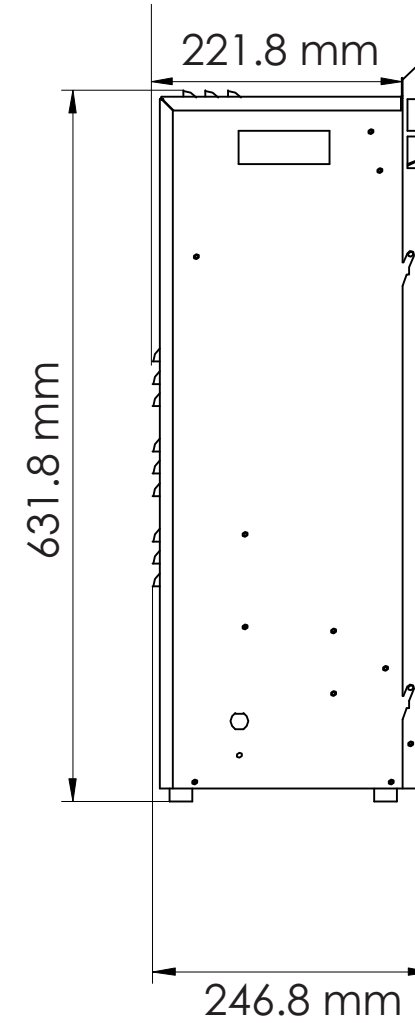

TECHNICAL SPECIFICATIONS		
VOLTS	120	
AMPS	12.5	
WATTS	1500	
HEATER	HIGH	1500 watts
	LOW	750 watts
NO HEATER	22 watts	
LAMPS	QUANTITY	LED
	WATTS	
	TOTAL WATTS	22 watts
ROTOR MOTOR	1 at 5 watts	
HEIGHT, WIDTH, DEPTH	24 3/4 x 29 1/2 x 8 1/2	
GLASS VIEWING OPENING	24 5/8 x 13	
GLASS SIZE	32 1/2 x 25 5/8	
SHIPPING SIZE	27 3/4 x 35 1/4 x 12 1/4	
SHIPPING WEIGHT	UNIT	64 lbs
	GLASS FRONT	Included
PLUG LOCATION	Left Side	
CORD LENGTH	76"	
APPROX. HEATING AREA	400 sq ft	

SERIES ZERO CLEARANCE	MODEL ZECL-30-3226 ZECL-30-3226-WHTGLS		REV 1
SCALE 1" = 1'-0"	DATE: 10/1/12	SHEET 1 OF 1	

TECHNICAL SPECIFICATIONS		
VOLTS		120
AMPS		12.5
WATTS		1500
HEATER	HIGH	1500 watts
	LOW	750 watts
NO HEATER		22 watts
LAMPS	QUANTITY	LED
	WATTS	
	TOTAL WATTS	22 watts
ROTOR MOTOR		1 at 5 watts
HEIGHT, WIDTH, DEPTH		63.2 x 74.7 x 22.2 cm
GLASS VIEWING OPENING		62.6 x 33 cm
GLASS SIZE		82.6 x 66.1 cm
SHIPPING SIZE		70.5 x 89.5 x 31 cm
SHIPPING WEIGHT		29 kg
	UNIT	
	GLASS FRONT	Included
PLUG LOCATION		Left Side
CORD LENGTH		193 cm
APPROX. HEATING AREA		37 sqm

SERIES ZERO CLEARANCE	MODEL ZECL-30-3226 ZECL-30-3226-WHTGLS		REV 1
SCALE 1:12	DATE: 10/1/12	SHEET 1 OF 1	