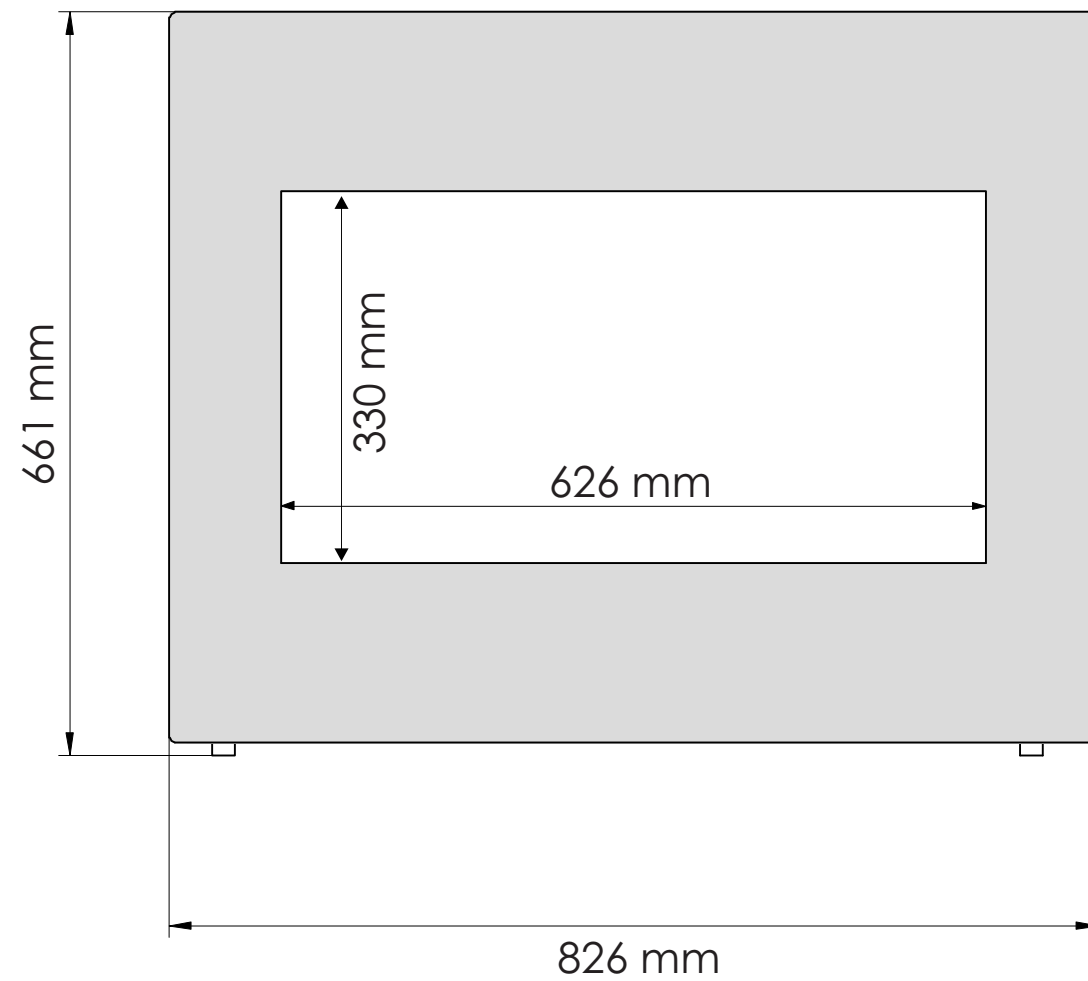

TECHNICAL SPECIFICATIONS		
VOLTS	120	
AMPS	12.5	
WATTS	1500	
HEATER	HIGH	1500 watts
	LOW	750 watts
NO HEATER	22 watts	
LAMPS	QUANTITY	LED
	WATTS	
	TOTAL WATTS	22 watts
ROTOR MOTOR	1 at 5 watts	
HEIGHT, WIDTH, DEPTH	24 3/4 x 29 1/2 x 8 1/2	
GLASS VIEWING OPENING	24 5/8 x 13	
GLASS SIZE	32 1/2 x 25 5/8	
SHIPPING SIZE	27 3/4 x 35 1/4 x 12 1/4	
SHIPPING WEIGHT	UNIT	64 lbs
	GLASS FRONT	Included
PLUG LOCATION	Left Side	
CORD LENGTH	76"	
APPROX. HEATING AREA	400 sq ft	

SERIES ZERO CLEARANCE	MODEL ZECL-30-3226 ZECL-30-3226-WHTGLS		REV 1
SCALE 1" = 1'-0"	DATE: 10/1/12	SHEET 1 OF 1	

TECHNICAL SPECIFICATIONS		
VOLTS		120
AMPS		12.5
WATTS		1500
HEATER	HIGH	1500 watts
	LOW	750 watts
NO HEATER		22 watts
LAMPS	QUANTITY	LED
	WATTS	
	TOTAL WATTS	22 watts
ROTOR MOTOR		1 at 5 watts
HEIGHT, WIDTH, DEPTH		63.2 x 74.7 x 22.2 cm
GLASS VIEWING OPENING		62.6 x 33 cm
GLASS SIZE		82.6 x 66.1 cm
SHIPPING SIZE		70.5 x 89.5 x 31 cm
SHIPPING WEIGHT		29 kg
	UNIT	
	GLASS FRONT	Included
PLUG LOCATION		Left Side
CORD LENGTH		193 cm
APPROX. HEATING AREA		37 sqm

SERIES ZERO CLEARANCE	MODEL ZECL-30-3226 ZECL-30-3226-WHTGLS		REV 1
SCALE 1:12	DATE: 10/1/12	SHEET 1 OF 1	