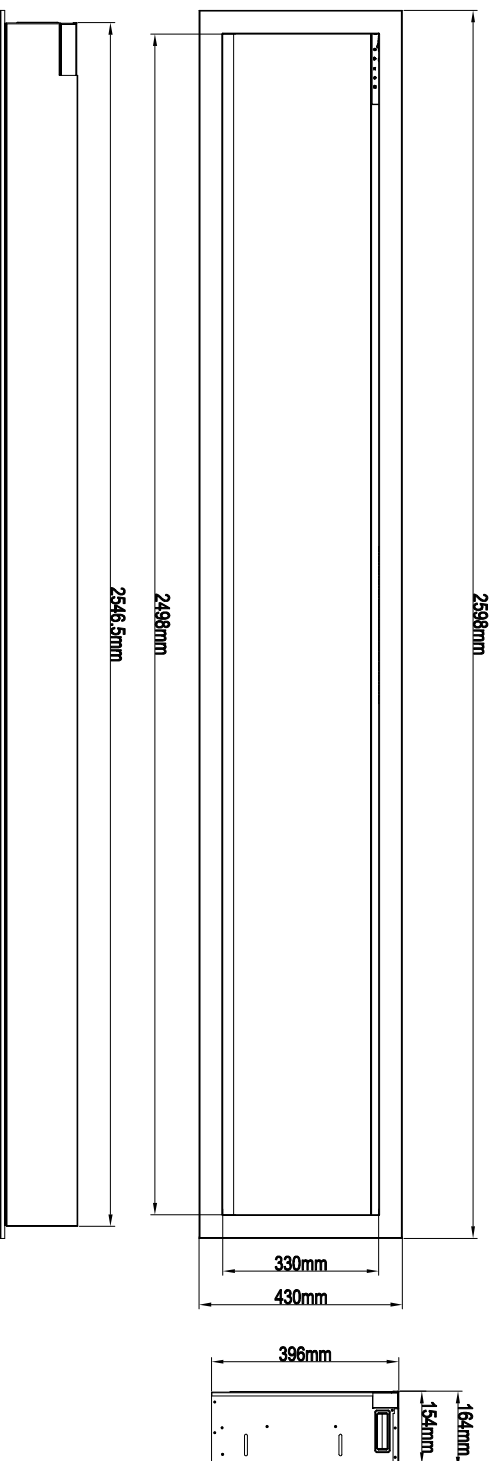

TECHNICAL SPECIFICATIONS

VOLTS	120V
AMPS	12.5A
WATTS	1500W
HEATER	HIGH 1500W wats
	LOW 750W wats
NO HEATER	47 WATTS MAX
LAMPS	QUANTITY 205 PCS LED
	WATTS 0.5W&0.15W&0.06W
TOTAL WATTS	46 W
ROTOR MOTOR	1 at 2.9 wats
HEIGHT,WIDTH,DEPTH	43 X 259.8 X 16.4 cm
GLASS VIEWING OPENING	33 X 249.8 X cm
FRAMING SIZE	40 X 256.9 X 16.4 cm
SHIPPING SIZE	56.5 X 279.4 X 28.5 cm
SHIPPING WEIGHT	87.7 Kgs
GLASS FRONT	Included
PLUG LOCATION	Left Side
CORD LENGTH	70.9 < L < 95.5
APPROX.HEATING AREA	400 SQ.FT

SERIES SYMMETRY BESPOKE	MODEL SYM-100 BESPOKE	REV 1
SCALE 1"=1'-0"	DATE:04/16/2024	SHEET 1 OF 1