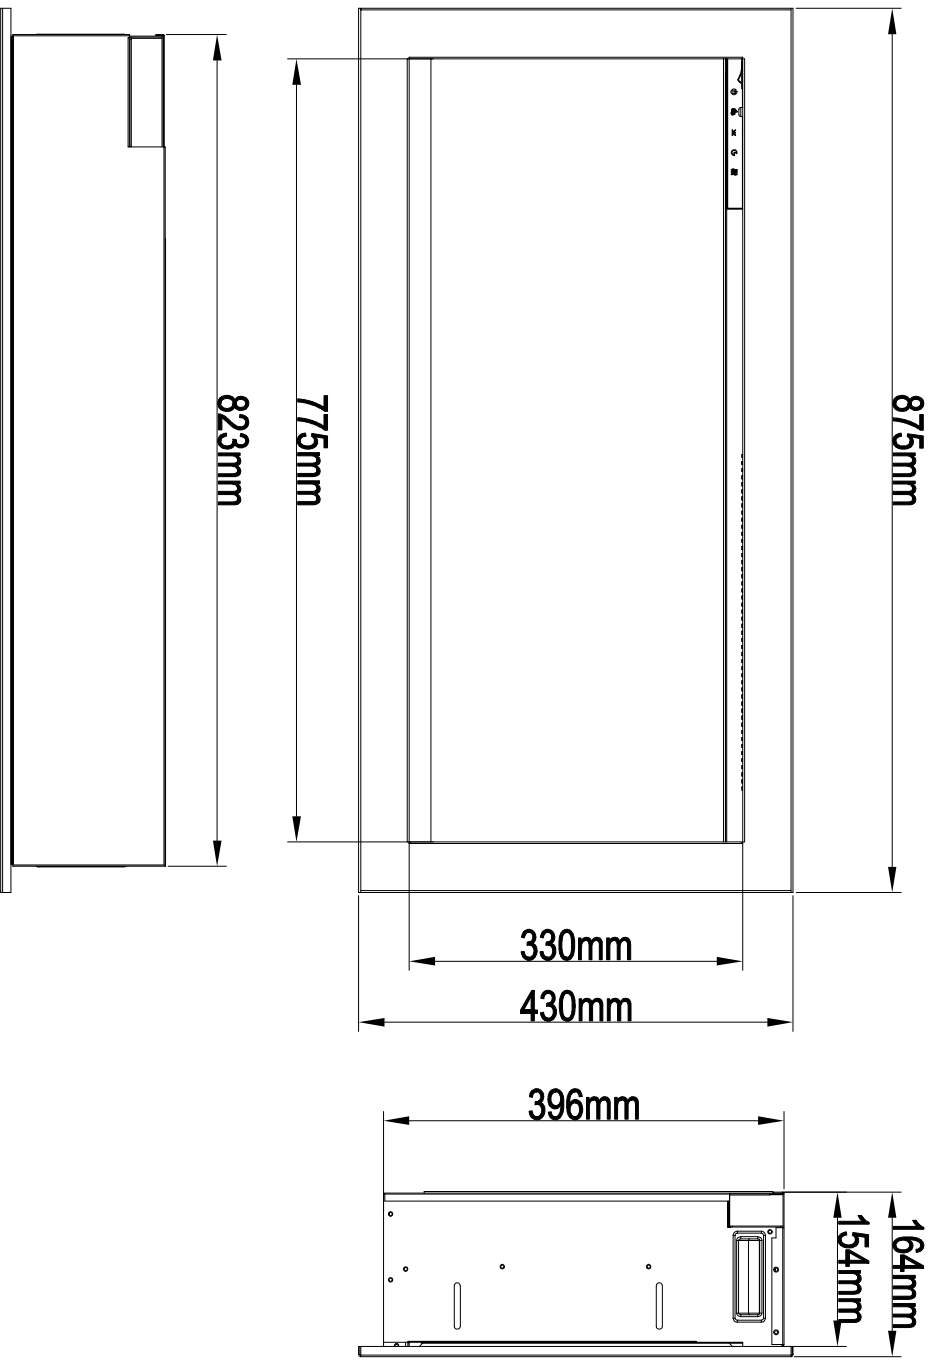

TECHNICAL SPECIFICATIONS

VOLTS	120V
AMPS	12.5A
WATTS	1500W
HEATER	HIGH 1500W watts
	LOW 750W watts
NO HEATER	26 WATTS MAX
LAMPS	QUANTITY 53 PCS LED
	WATTS 0.5W&0.15W&0.06W
TOTAL WATTS	25.4 W
ROTOR MOTOR	1 at 2.9 watts
HEIGHT,WIDTH,DEPTH	43 X 87.5 X 16.4 cm
GLASS VIEWING OPENING	33 X 77.5 cm
FRAMING SIZE	40 X 94.5 X 16.4 cm
SHIPPING SIZE	55 X 106 X 27.5 cm
SHIPPING WEIGHT	28 Kgs
GLASS FRONT	UNIT 1 Included
PLUG LOCATION	Left Side
CORD LENGTH	70.9 < L < 95.5
APPROX.HEATING AREA	400 SQ.FT

SERIES	MODEL	REV
SYMMETRY BESPOKE	SYM-34 BESPOKE	1
SCALE 1"=1'-0"	DATE:04/16/2024	SHEET 1 OF 1