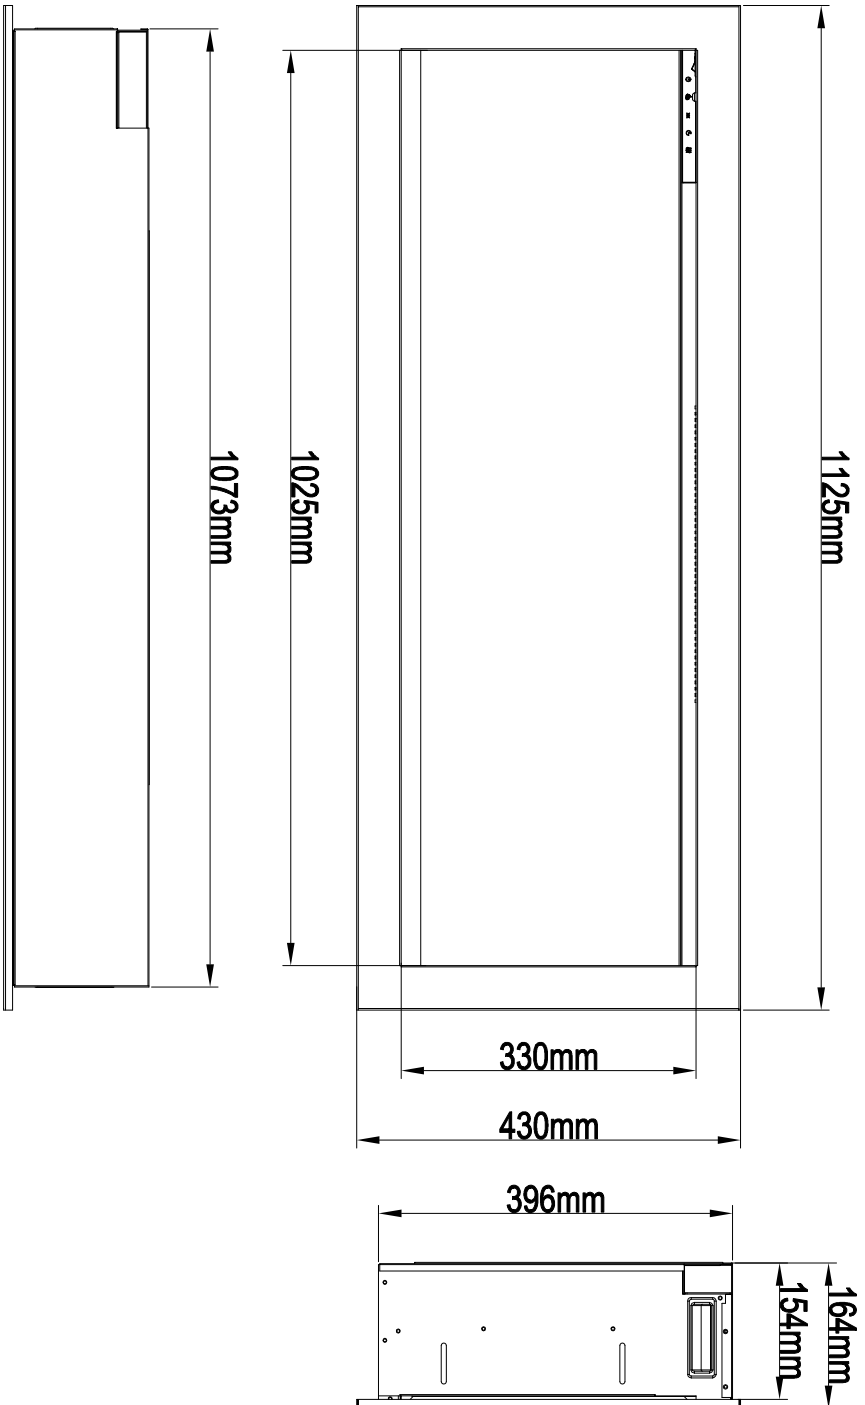

### TECHNICAL SPECIFICATIONS

VOLTS	120V
AMPS	12.5A
WATTS	1500W
HEATER	HIGH 1500W watts
	LOW 750W watts
NO HEATER	32.7 WATTS MAX
LAMPS	QUANTITY 75 PCS LED
	WATTS 0.5W&0.15W&0.06W
TOTAL WATTS	27 W
ROTOR MOTOR	1 at 2.9 watts
HEIGHT,WIDTH,DEPTH	43 X 112.5 X 16.4 cm
GLASS VIEWING OPENING	33 X 102.5 cm
FRAMING SIZE	40 X 109.5 X 16.4 cm
SHIPPING SIZE	55 X 130.8 X 27.5 cm
SHIPPING WEIGHT	33.5 Kgs
GLASS FRONT	UNIT 1 Included
PLUG LOCATION	Left Side
CORD LENGTH	70.9 < L < 95.5
APPROX.HEATING AREA	400 SQ. FT

SERIES	MODEL	REV
SYMMETRY BESPOKE	SYM-42 BESPOKE	1
SCALE 1"=1'-0"	DATE:04/16/2024	SHEET 1 OF 1