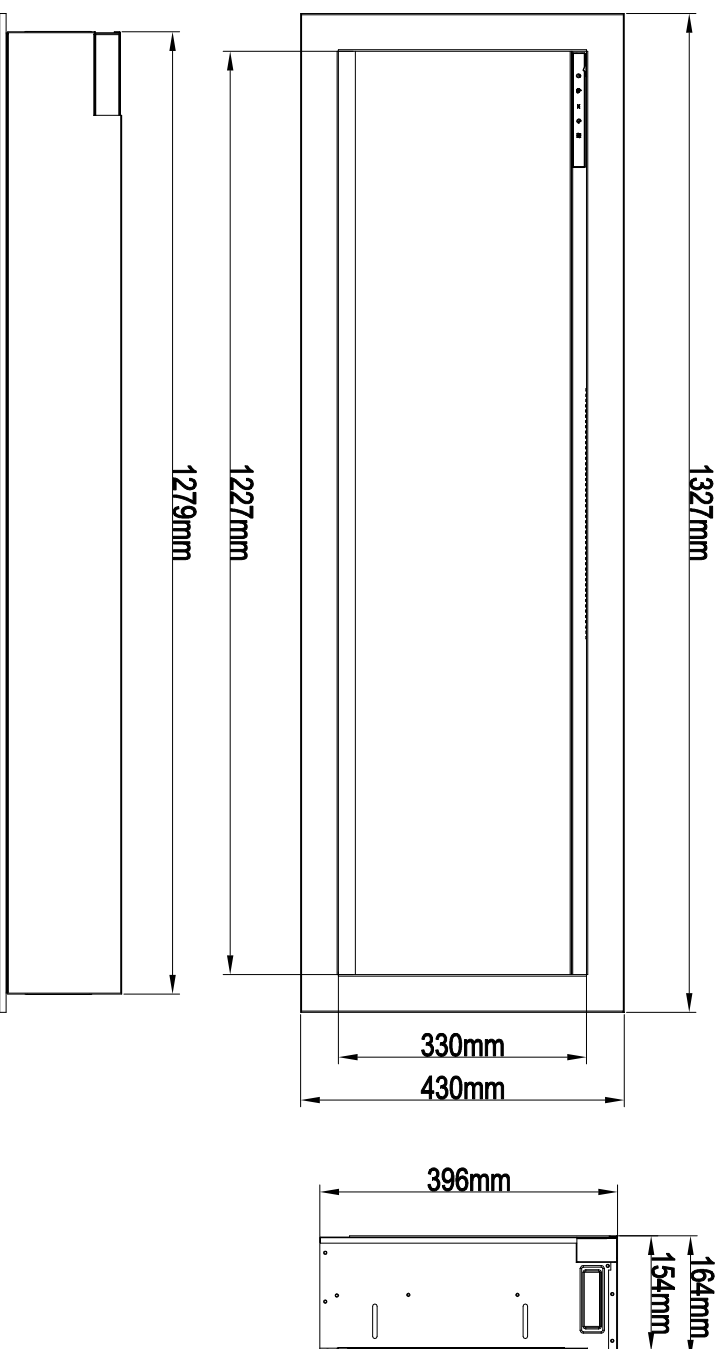

### TECHNICAL SPECIFICATIONS

VOLTS	120V
AMPS	12.5A
WATTS	1500W
HEATER	HIGH 1500W watts
	LOW 750W watts
NO HEATER	21 WATTS MAX
LAMPS	QUANTITY 103 PCS LED
	WATTS 0.5W&0.15W&0.06W
TOTAL WATTS	19 W
ROTOR MOTOR	1 at 2.9 watts
HEIGHT,WIDTH,DEPTH	43 X 132.7 X 16.4 cm
GLASS VIEWING OPENING	33 X 122.7 X cm
FRAMING SIZE	40 X 130.1 X 16.4 cm
SHIPPING SIZE	55 X 1512 X 27.5 cm
SHIPPING WEIGHT	**** Kgs
GLASS FRONT	UNIT 1 Included
PLUG LOCATION	Left Side
CORD LENGTH	70.9 < L < 95.5
APPROX.HEATING AREA	400 SQ.FT

SERIES SYMMETRY BESPOKE	MODEL SYM-50 BESPOKE	REV 1
SCALE 1"=1'-0"	DATE:12/08/2022	SHEET 1 OF 1