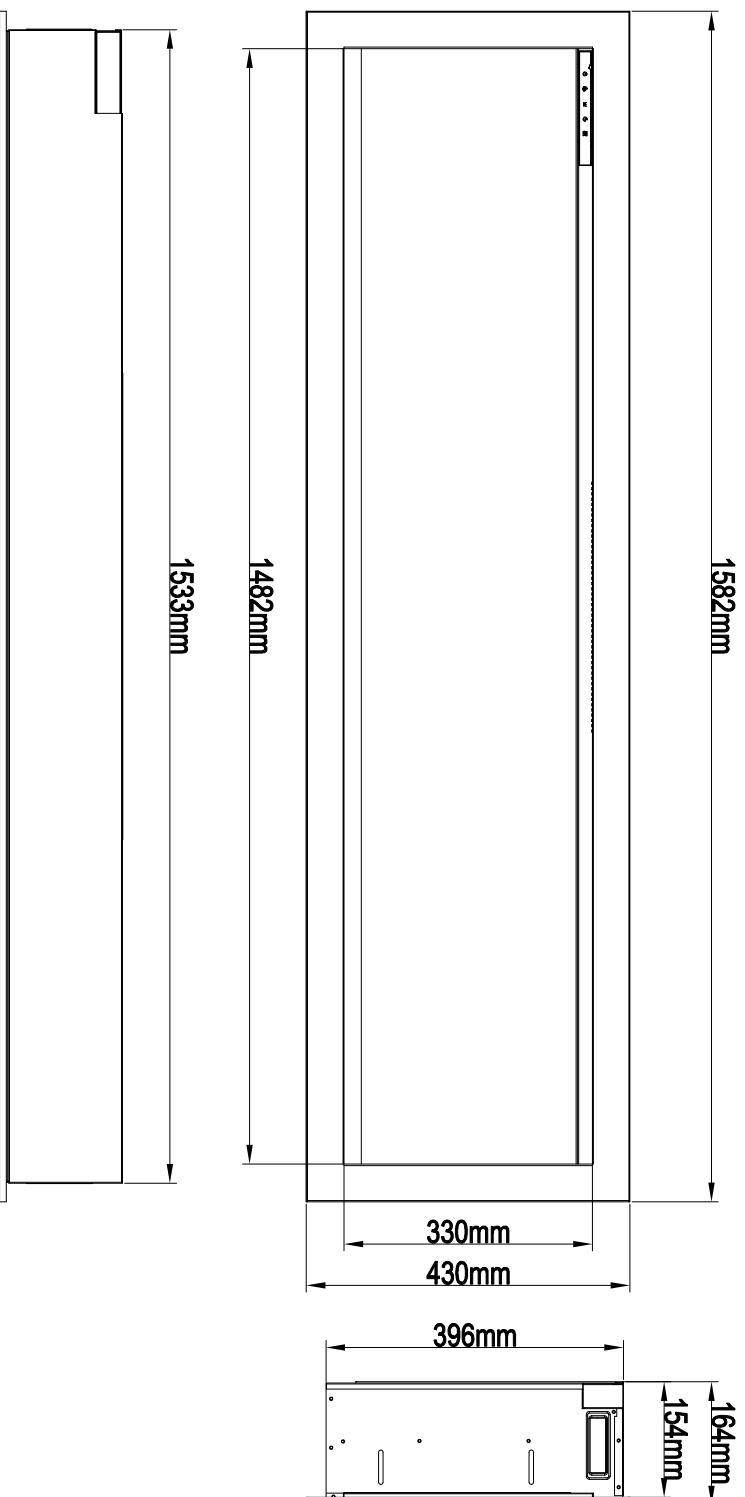

TECHNICAL SPECIFICATIONS

VOLTS	120V
AMPS	12.5A
WATTS	1500W
HEATER	HIGH 1500W watts LOW 750W watts
NO HEATER	31 WATTS MAX
LAMPS	QUANTITY 127 PCS LED WATTS 0.5W&0.15W&0.06W TOTAL WATTS 28 W
ROTOR MOTOR	1 at 2.9 watts
HEIGHT,WIDTH,DEPTH	43 X 158.2 X 16.4 cm
GLASS VIEWING OPENING	33 X 148.2 X cm
FRAMING SIZE	40 X 155.5 X 16.4 cm
SHIPPING SIZE	56.5 X 177.6 X 28.5 cm
SHIPPING WEIGHT	**** Kgs
GLASS FRONT	UNIT 1 Included
PLUG LOCATION	Left Side
CORD LENGTH	70.9 < L < 95.5
APPROX.HEATING AREA	400 SQ.FT

SERIES SYMMETRY BESPOKE	MODEL SYM-60 BESPOKE	REV 1
SCALE 1"=1'-0"	DATE:12/08/2022	SHEET 1 OF 1