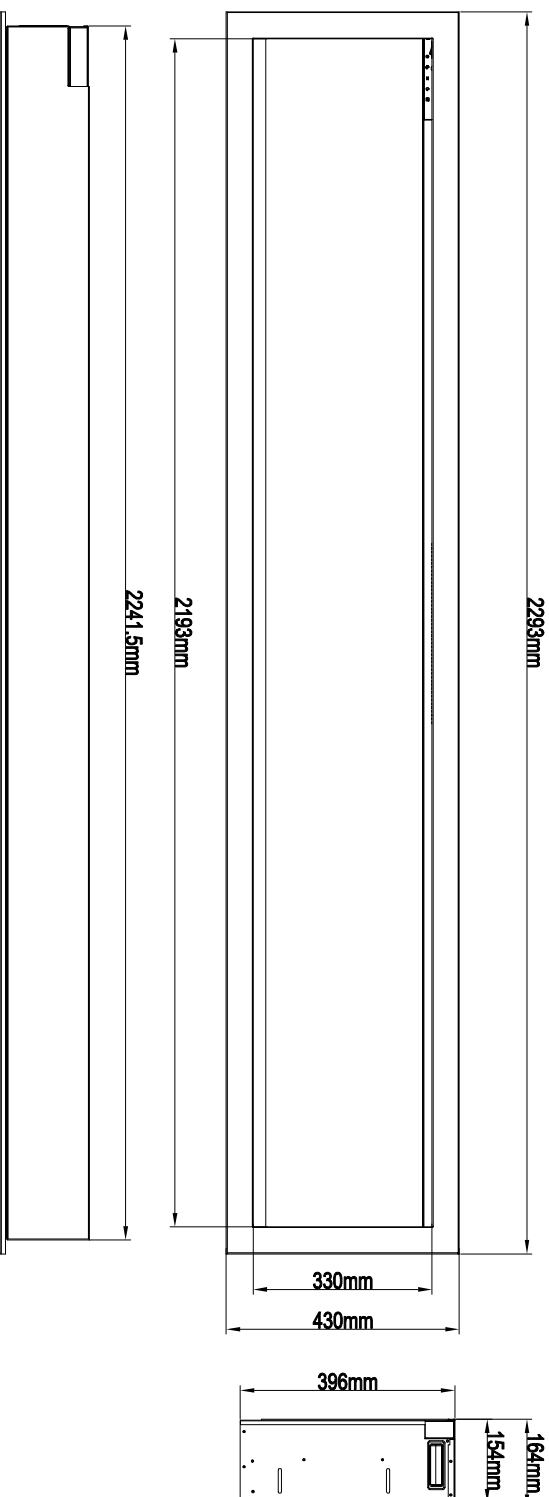

TECHNICAL SPECIFICATIONS

VOLTS	120V
AMPS	12.5A
WATTS	1500W
HEATER	HIGH 1500W wats
	LOW 750W wats
NO HEATER	44 WATTS MAX
LAMPS	QUANTITY 177 PCS LED
	WATTS 0.5W&0.15W&0.06W
TOTAL WATTS	43 W
ROTOR MOTOR	1 at 2.9 wats
HEIGHT,WIDTH,DEPTH	43 X 229.3 X 16.4 cm
GLASS VIEWING OPENING	33 X 219.3 X cm
FRAMING SIZE	40 X 226.4X 16.4 cm
SHIPPING SIZE	56.5 X 248.8 X 28.5 cm
SHIPPING WEIGHT	78.5 Kgs
GLASS FRONT	UNIT 1 Included
PLUG LOCATION	Left Side
CORD LENGTH	70.9 < L < 95.5
APPROX.HEATING AREA	400 SQ.FT

SERIES SYMMETRY BESPOKE	MODEL SYM-88 BESPOKE	REV 1
SCALE 1"=1'-0"	DATE:04/16/2024	SHEET 1 OF 1