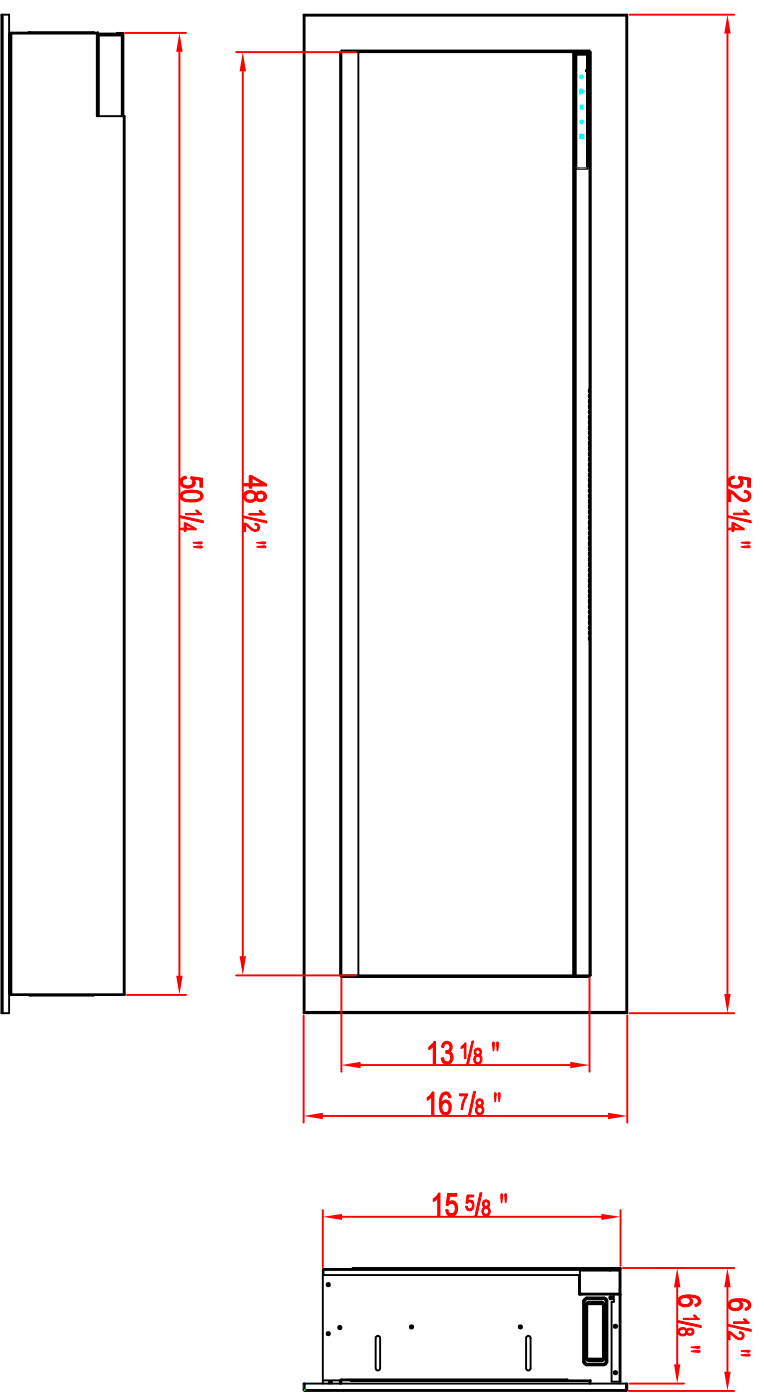

TECHNICAL SPECIFICATIONS

VOLTS	120V
AMPS	12.5A
WATTS	1500W
HEATER	HIGH 1500W/watts
	LOW 750W/watts
NO HEATER	21 WATTS MAX
LAMPS	QUANTITY 103 PCS LED
	WATTS 0.5W&0.15W&0.06W
TOTAL WATTS	19 W
ROTOR MOTOR	1 at 2.9 watts
HEIGHT,WIDTH,DEPTH	16 7/8 " X 52 1/4 " X 6 1/2 "
GLASS VIEWING OPENING	13 1/8 " X 48 1/2 "
FRAMING SIZE	15 3/4 " X 51 1/4 " X 6 1/2 "
SHIPPING SIZE	21 5/8 " X 59 1/2 " X 10 7/8 "
SHIPPING WEIGHT	95.5 LBS
GLASS FRONT	UNIT 1 Included
PLUG LOCATION	Left Side
CORD LENGTH	70.9 < L < 95.5
APPROX.HEATING AREA	400 SQ.FT

SERIES SYMMETRY BESPOKE	MODEL SYM-50 LUMINA	REV 1
SCALE 1"=1'-0"	DATE:12/08/2022	SHEET 1 OF 1