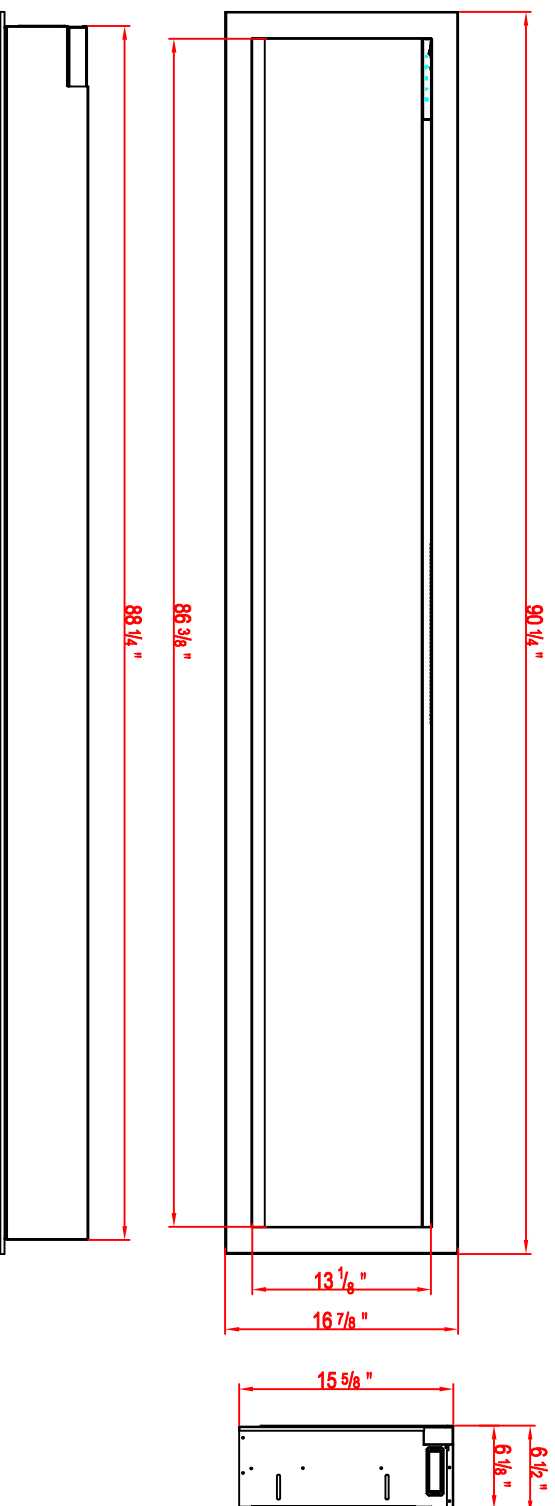

TECHNICAL SPECIFICATIONS

VOLTS	120V
AMPS	12.5A
WATTS	1500W
HEATER	HIGH 1500W wats LOW 750W wats
NO HEATER	44 WATTS MAX
LAMPS	QUANTITY 177 PCS LED WATTS 0.5W&0.15W&0.06W
ROTOR MOTOR	1 at 2.9 wats
HEIGHT,WIDTH,DEPTH	16 7/8 " X 90 1/4 " X 6 1/2 "
GLASS VIEWING OPENING	13 1/8 " X 86 3/8 "
FRAMING SIZE	15 3/4 " X 89 1/4 " X 6 1/2 "
SHIPPING SIZE	22 1/4 " X 98 " X 11 1/4 "
SHIPPING WEIGHT	176.6 LBS
GLASS FRONT	UNIT 1 Included
PLUG LOCATION	Left Side
CORD LENGTH	70.9 < L < 95.5
APPROX.HEATING AREA	400 SQ.FT

SERIES	MODEL	REV
SYMMETRY BESPOKE	SYM-88 LUMINA	1
SCALE 1"=1'-0"	DATE:04/16/2024	SHEET 1 OF 1