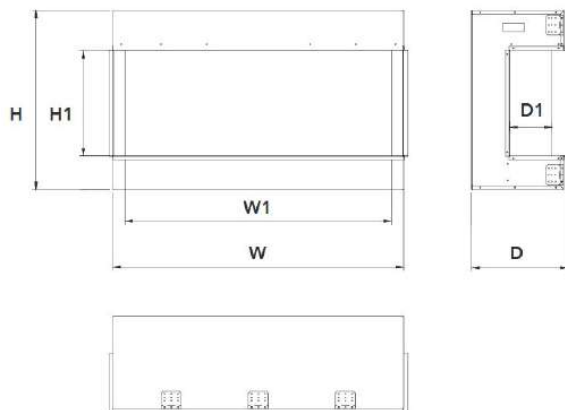

TWO-SIDED

The "Cornered" option allows for only one side to be covered and installed in a corner section of a room, making it an ideal choice for spaces where this style fits best. This can be achieved by covering either the left or right side of the fire, resulting in a more striking and dramatic room composition.

LumaForest

3-Sided Glass Built-in Fireplaces

Fire & Ice

powered by *Amantii*

Product Model	W	D	H	W1	H1	D1
LF48	47.17" 119.8cm	12.32" 31.3cm	22.24" 56.5cm	45" 11.8cm	16.93" 43cm	9.41" 23.9cm
LF63	62.91" 159.8cm	12.32" 31.3cm	22.24" 56.5cm	61" 154cm	16.93" 43cm	9.41" 23.9cm