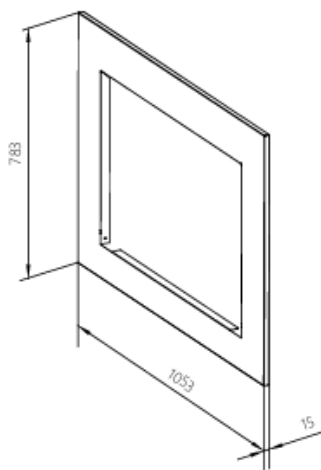

Meet Rusticstone: The Electric Fireplace Reimagined™
All the features you love, redefined with power, realism, and control.

RS30

RS36

RS42

| PART NUMBER | DESCRIPTION | 2026 MSRP |
|--|--|-------------|
| Step One Choose Size (Includes a remote, Comes with One-Piece Log Set Pre-Installed) | | |
| RS30 | 30" Indoor only Smart Built-In Electric Fireplace, WiFi Enabled, Programable Remote Control, Multi-Color Flames, Adjustable Flame Speeds | \$ 1,499.00 |
| RS36 | 36" Indoor only Smart Built-In Electric Fireplace, WiFi Enabled, Programable Remote Control, Multi-Color Flames, Adjustable Flame Speeds | \$ 1,799.00 |
| RS42 | 42" Indoor only Smart Built-In Electric Fireplace, WiFi Enabled, Programable Remote Control, Multi-Color Flames, Adjustable Flame Speeds | \$ 1,999.00 |
| Step Two Choose a Log-Set (Optional) | | |
| Note | refer to page 5, log-set pricing | |
| Step Three Choose a Trim (Optional) | | |
| RS30-3 | Fire & Ice RusticStone - 3 Sided Trim Kit for the RS30 | \$ 309.00 |
| RS30-4 | Fire & Ice RusticStone - 4 Sided Trim Kit for the RS30 | \$ 419.00 |
| RS36-3 | Fire & Ice RusticStone - 3 Sided Trim Kit for the RS36 | \$ 309.00 |
| RS36-4 | Fire & Ice RusticStone - 4 Sided Trim Kit for the RS36 | \$ 419.00 |
| RS42-3 | Fire & Ice RusticStone - 3 Sided Trim Kit for the RS42 | \$ 309.00 |
| RS42-4 | Fire & Ice RusticStone - 4 Sided Trim Kit for the RS42 | \$ 419.00 |
| Step Four Choose a Pedestal Display (Optional) | | |
| RS36-BLK-PDS | Contemporary Pedestal Display with Storage Compartment for RS36 - Blk Color | \$ 599.00 |
| RS42-BLK-PDS | Contemporary Pedestal Display with Storage Compartment for RS42 - Blk Color | \$ 649.00 |