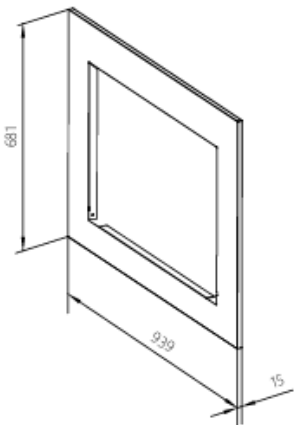

Meet Rusticstone: The Electric Fireplace Reimagined™
All the features you love, redefined with power, realism, and control.

RS30

RS36

RS42

| PART NUMBER | DESCRIPTION | 2026 MSRP |
|--|--|-------------|
| Step One Choose Size (Includes a remote, Comes with One-Piece Log Set Pre-Installed) | | |
| RS30 | 30" Indoor only Smart Built-In Electric Fireplace, WiFi Enabled, Programable Remote Control, Multi-Color Flames, Adjustable Flame Speeds | \$ 1,499.00 |
| RS36 | 36" Indoor only Smart Built-In Electric Fireplace, WiFi Enabled, Programable Remote Control, Multi-Color Flames, Adjustable Flame Speeds | \$ 1,799.00 |
| RS42 | 42" Indoor only Smart Built-In Electric Fireplace, WiFi Enabled, Programable Remote Control, Multi-Color Flames, Adjustable Flame Speeds | \$ 1,999.00 |
| Step Two Choose a Log-Set (Optional) | | |
| Note | refer to page 5, log-set pricing | |
| Step Three Choose a Trim (Optional) | | |
| RS30-3 | Fire & Ice RusticStone - 3 Sided Trim Kit for the RS30 | \$ 309.00 |
| RS30-4 | Fire & Ice RusticStone - 4 Sided Trim Kit for the RS30 | \$ 419.00 |
| RS36-3 | Fire & Ice RusticStone - 3 Sided Trim Kit for the RS36 | \$ 309.00 |
| RS36-4 | Fire & Ice RusticStone - 4 Sided Trim Kit for the RS36 | \$ 419.00 |
| RS42-3 | Fire & Ice RusticStone - 3 Sided Trim Kit for the RS42 | \$ 309.00 |
| RS42-4 | Fire & Ice RusticStone - 4 Sided Trim Kit for the RS42 | \$ 419.00 |
| Step Four Choose a Pedestal Display (Optional) | | |
| RS36-BLK-PDS | Contemporary Pedestal Display with Storage Compartment for RS36 - Blk Color | \$ 599.00 |
| RS42-BLK-PDS | Contemporary Pedestal Display with Storage Compartment for RS42 - Blk Color | \$ 649.00 |