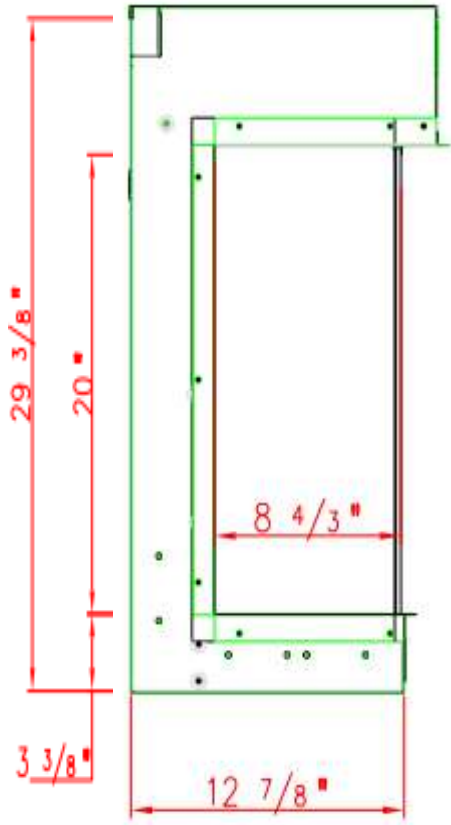

Tru View Bespoke