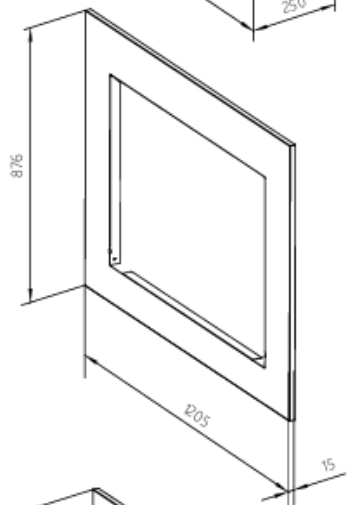

Meet Rusticstone: The Electric Fireplace Reimagined™
All the features you love, redefined with power, realism, and control.

RS30

RS36

RS42

| PART NUMBER | DESCRIPTION | 2026 MSRP |
|--|--|-------------|
| Step One Choose Size (Includes a remote, Comes with One-Piece Log Set Pre-Installed) | | |
| RS30 | 30" Indoor only Smart Built-In Electric Fireplace, WiFi Enabled, Programable Remote Control, Multi-Color Flames, Adjustable Flame Speeds | \$ 1,499.00 |
| RS36 | 36" Indoor only Smart Built-In Electric Fireplace, WiFi Enabled, Programable Remote Control, Multi-Color Flames, Adjustable Flame Speeds | \$ 1,799.00 |
| RS42 | 42" Indoor only Smart Built-In Electric Fireplace, WiFi Enabled, Programable Remote Control, Multi-Color Flames, Adjustable Flame Speeds | \$ 1,999.00 |
| Step Two Choose a Log-Set (Optional) | | |
| Note | refer to page 5, log-set pricing | |
| Step Three Choose a Trim (Optional) | | |
| RS30-3 | Fire & Ice RusticStone - 3 Sided Trim Kit for the RS30 | \$ 309.00 |
| RS30-4 | Fire & Ice RusticStone - 4 Sided Trim Kit for the RS30 | \$ 419.00 |
| RS36-3 | Fire & Ice RusticStone - 3 Sided Trim Kit for the RS36 | \$ 309.00 |
| RS36-4 | Fire & Ice RusticStone - 4 Sided Trim Kit for the RS36 | \$ 419.00 |
| RS42-3 | Fire & Ice RusticStone - 3 Sided Trim Kit for the RS42 | \$ 309.00 |
| RS42-4 | Fire & Ice RusticStone - 4 Sided Trim Kit for the RS42 | \$ 419.00 |
| Step Four Choose a Pedestal Display (Optional) | | |
| RS36-BLK-PDS | Contemporary Pedestal Display with Storage Compartment for RS36 - Blk Color | \$ 599.00 |
| RS42-BLK-PDS | Contemporary Pedestal Display with Storage Compartment for RS42 - Blk Color | \$ 649.00 |