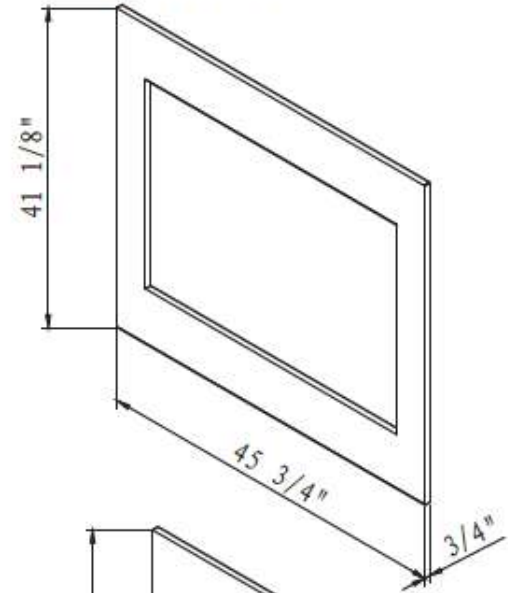

TRD SERIES

TECH SPECIFICATIONS

TRD-26 Smart

TRD-30 Smart

TRD-33 Smart

TRD-38 Smart

SYM LUMINA SHOWN WITH MD OAK LOG SET

SYM SERIES