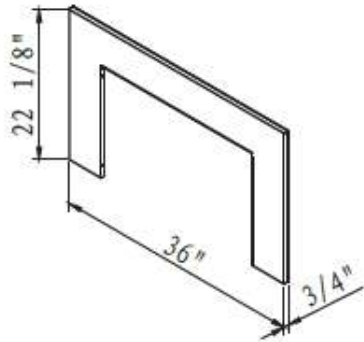

TRD SERIES

TECH SPECIFICATIONS

TRD-26 Smart

TRD-30 Smart

TRD-33 Smart

TRD-38 Smart

SYM LUMINA SHOWN WITH MD OAK LOG SET

SYM SERIES