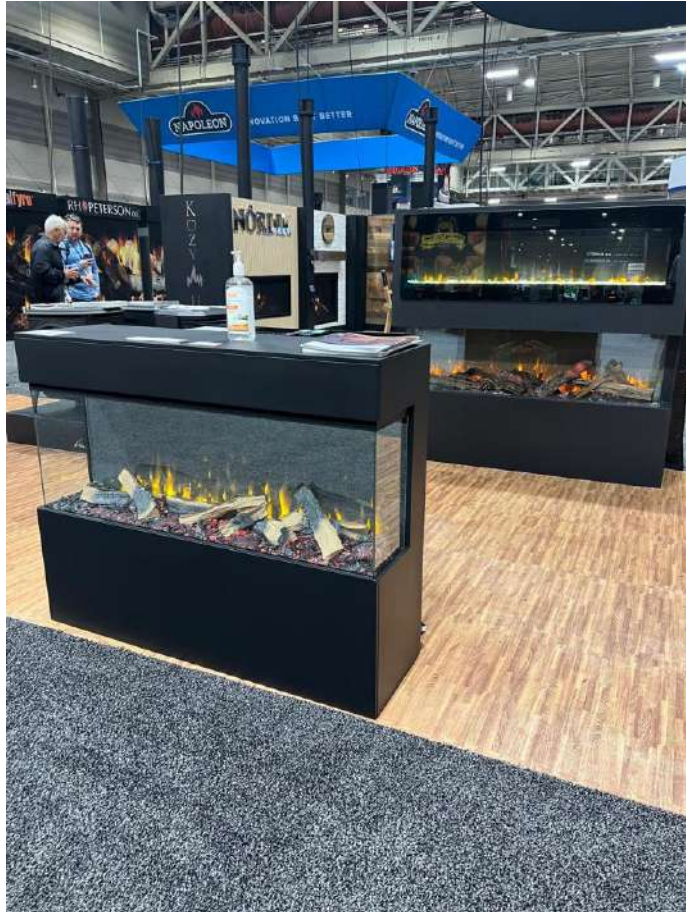

LF48-BLK-PDS