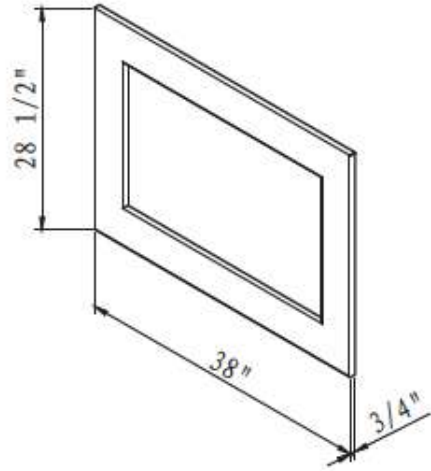

TRD SERIES

TECH SPECIFICATIONS

TRD-26 Smart

TRD-30 Smart

TRD-33 Smart

TRD-38 Smart

SYM LUMINA SHOWN WITH MD OAK LOG SET

SYM SERIES