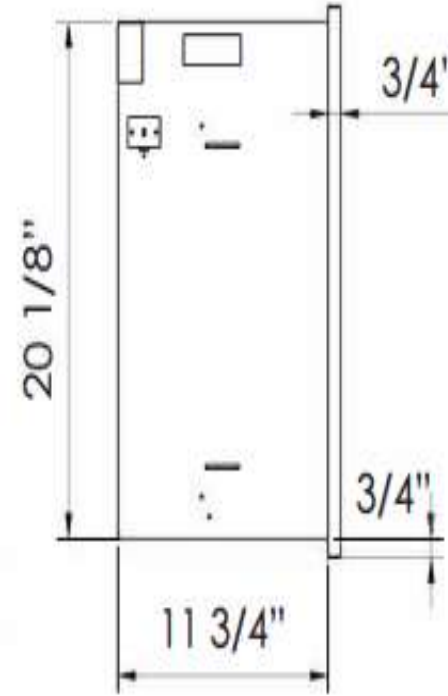

Symmetry XT
Symmetry XT Bespoke

SYM SERIES