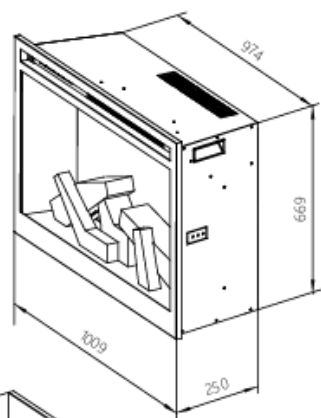

Meet Rusticstone: The Electric Fireplace Reimagined™
All the features you love, redefined with power, realism, and control.

RS30

RS36

RS42

| PART NUMBER | DESCRIPTION | 2026 MSRP |
|--|--|-------------|
| Step One Choose Size (Includes a remote, Comes with One-Piece Log Set Pre-Installed) | | |
| RS30 | 30" Indoor only Smart Built-In Electric Fireplace, WiFi Enabled, Programable Remote Control, Multi-Color Flames, Adjustable Flame Speeds | \$ 1,499.00 |
| RS36 | 36" Indoor only Smart Built-In Electric Fireplace, WiFi Enabled, Programable Remote Control, Multi-Color Flames, Adjustable Flame Speeds | \$ 1,799.00 |
| RS42 | 42" Indoor only Smart Built-In Electric Fireplace, WiFi Enabled, Programable Remote Control, Multi-Color Flames, Adjustable Flame Speeds | \$ 1,999.00 |
| Step Two Choose a Log-Set (Optional) | | |
| Note | refer to page 5, log-set pricing | |
| Step Three Choose a Trim (Optional) | | |
| RS30-3 | Fire & Ice RusticStone - 3 Sided Trim Kit for the RS30 | \$ 309.00 |
| RS30-4 | Fire & Ice RusticStone - 4 Sided Trim Kit for the RS30 | \$ 419.00 |
| RS36-3 | Fire & Ice RusticStone - 3 Sided Trim Kit for the RS36 | \$ 309.00 |
| RS36-4 | Fire & Ice RusticStone - 4 Sided Trim Kit for the RS36 | \$ 419.00 |
| RS42-3 | Fire & Ice RusticStone - 3 Sided Trim Kit for the RS42 | \$ 309.00 |
| RS42-4 | Fire & Ice RusticStone - 4 Sided Trim Kit for the RS42 | \$ 419.00 |
| Step Four Choose a Pedestal Display (Optional) | | |
| RS36-BLK-PDS | Contemporary Pedestal Display with Storage Compartment for RS36 - Blk Color | \$ 599.00 |
| RS42-BLK-PDS | Contemporary Pedestal Display with Storage Compartment for RS42 - Blk Color | \$ 649.00 |