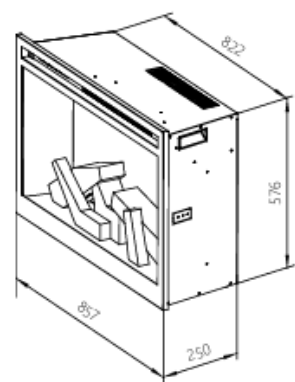

Meet Rusticstone: The Electric Fireplace Reimagined™
All the features you love, redefined with power, realism, and control.

RS30

RS36

RS42

| PART NUMBER | DESCRIPTION | 2026 MSRP |
|--|--|-------------|
| Step One Choose Size (Includes a remote, Comes with One-Piece Log Set Pre-Installed) | | |
| RS30 | 30" Indoor only Smart Built-In Electric Fireplace, WiFi Enabled, Programable Remote Control, Multi-Color Flames, Adjustable Flame Speeds | \$ 1,499.00 |
| RS36 | 36" Indoor only Smart Built-In Electric Fireplace, WiFi Enabled, Programable Remote Control, Multi-Color Flames, Adjustable Flame Speeds | \$ 1,799.00 |
| RS42 | 42" Indoor only Smart Built-In Electric Fireplace, WiFi Enabled, Programable Remote Control, Multi-Color Flames, Adjustable Flame Speeds | \$ 1,999.00 |
| Step Two Choose a Log-Set (Optional) | | |
| Note | refer to page 5, log-set pricing | |
| Step Three Choose a Trim (Optional) | | |
| RS30-3 | Fire & Ice RusticStone - 3 Sided Trim Kit for the RS30 | \$ 309.00 |
| RS30-4 | Fire & Ice RusticStone - 4 Sided Trim Kit for the RS30 | \$ 419.00 |
| RS36-3 | Fire & Ice RusticStone - 3 Sided Trim Kit for the RS36 | \$ 309.00 |
| RS36-4 | Fire & Ice RusticStone - 4 Sided Trim Kit for the RS36 | \$ 419.00 |
| RS42-3 | Fire & Ice RusticStone - 3 Sided Trim Kit for the RS42 | \$ 309.00 |
| RS42-4 | Fire & Ice RusticStone - 4 Sided Trim Kit for the RS42 | \$ 419.00 |
| Step Four Choose a Pedestal Display (Optional) | | |
| RS36-BLK-PDS | Contemporary Pedestal Display with Storage Compartment for RS36 - Blk Color | \$ 599.00 |
| RS42-BLK-PDS | Contemporary Pedestal Display with Storage Compartment for RS42 - Blk Color | \$ 649.00 |