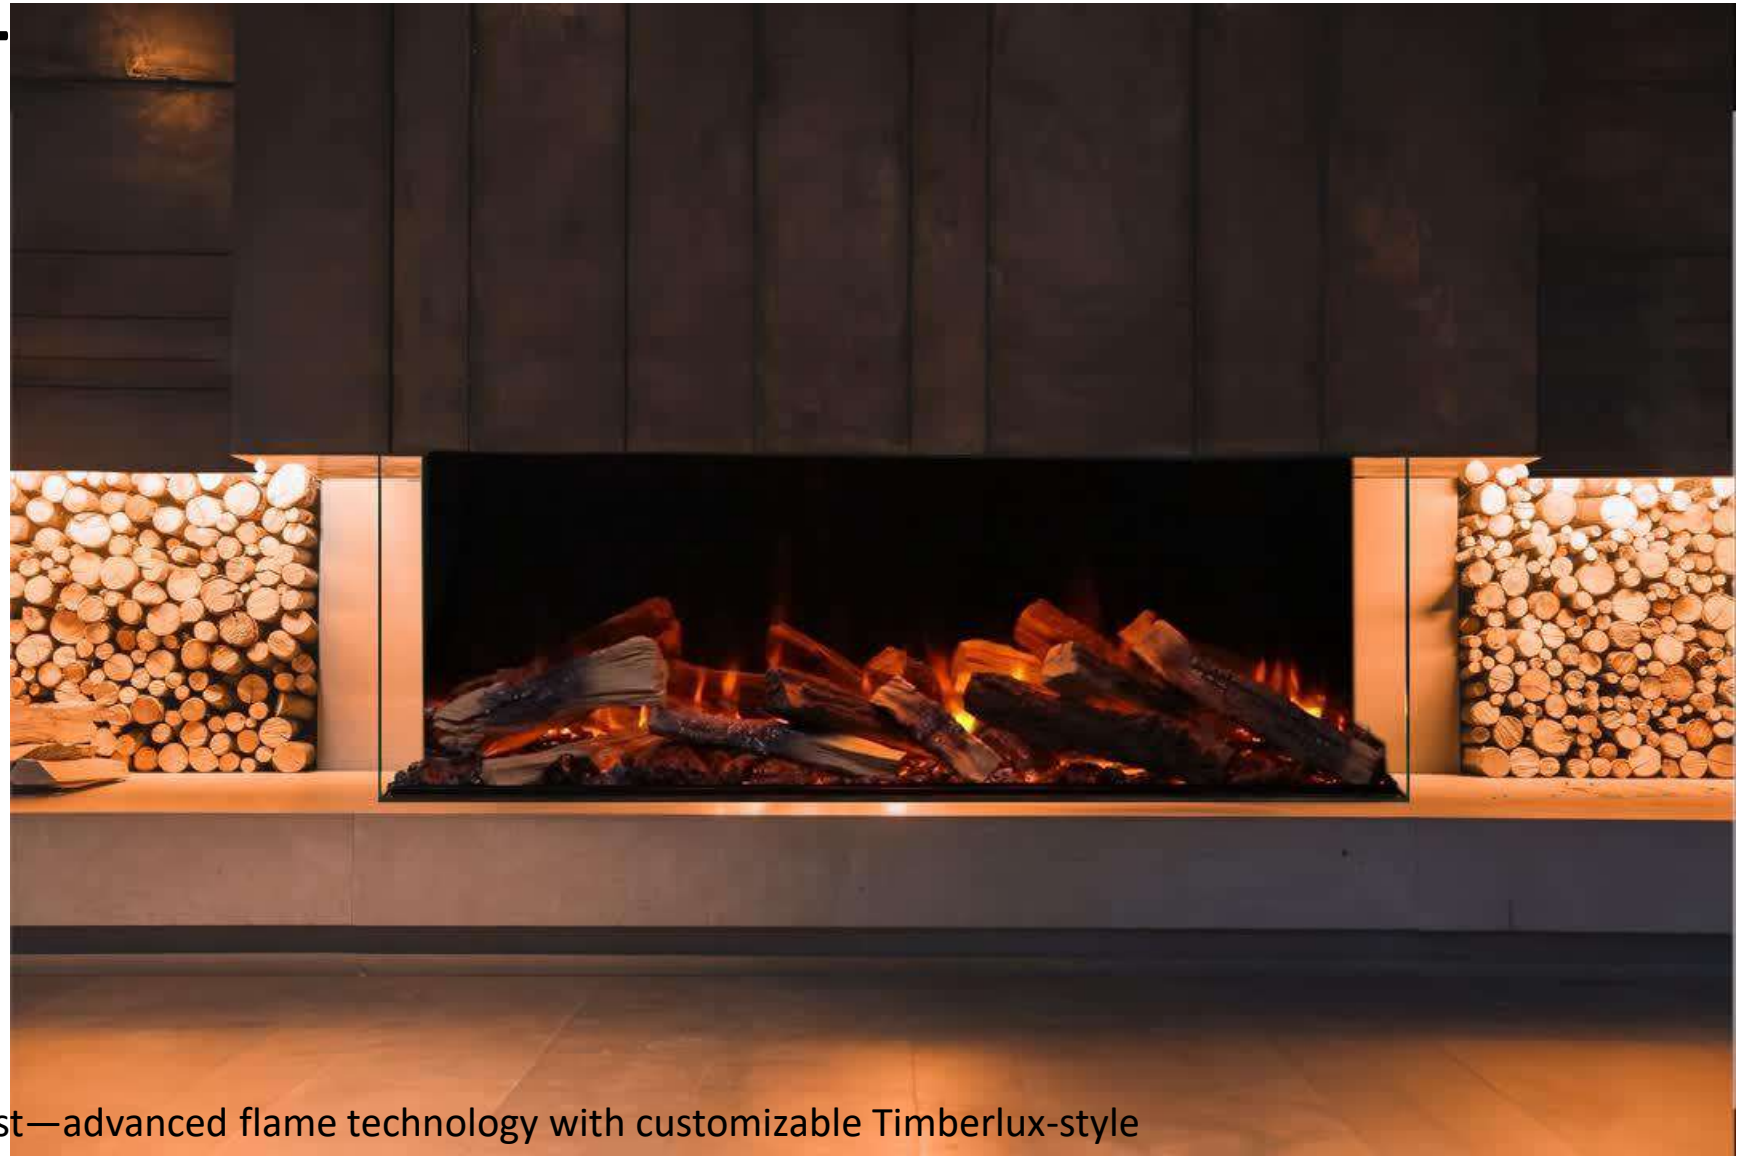

LUMAFORREST

Experience the Amantii LumaForest—advanced flame technology with customizable Timberlux-style logs and pulsating LED effects. Enjoy powerful heating up to 10,000 BTU, blending realism, ambiance, and performance in one premium unit