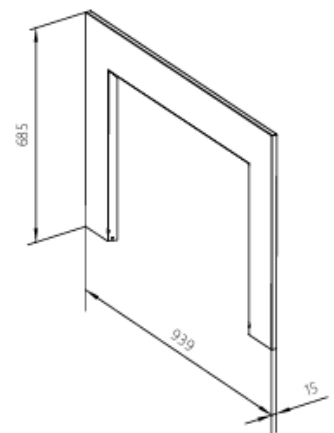

Meet Rusticstone: The Electric Fireplace Reimagined™
All the features you love, redefined with power, realism, and control.

RS30

RS36

RS42

| PART NUMBER | DESCRIPTION | 2026 MSRP |
|--|--|-------------|
| Step One Choose Size (Includes a remote, Comes with One-Piece Log Set Pre-Installed) | | |
| RS30 | 30" Indoor only Smart Built-In Electric Fireplace, WiFi Enabled, Programable Remote Control, Multi-Color Flames, Adjustable Flame Speeds | \$ 1,499.00 |
| RS36 | 36" Indoor only Smart Built-In Electric Fireplace, WiFi Enabled, Programable Remote Control, Multi-Color Flames, Adjustable Flame Speeds | \$ 1,799.00 |
| RS42 | 42" Indoor only Smart Built-In Electric Fireplace, WiFi Enabled, Programable Remote Control, Multi-Color Flames, Adjustable Flame Speeds | \$ 1,999.00 |
| Step Two Choose a Log-Set (Optional) | | |
| Note | refer to page 5, log-set pricing | |
| Step Three Choose a Trim (Optional) | | |
| RS30-3 | Fire & Ice RusticStone - 3 Sided Trim Kit for the RS30 | \$ 309.00 |
| RS30-4 | Fire & Ice RusticStone - 4 Sided Trim Kit for the RS30 | \$ 419.00 |
| RS36-3 | Fire & Ice RusticStone - 3 Sided Trim Kit for the RS36 | \$ 309.00 |
| RS36-4 | Fire & Ice RusticStone - 4 Sided Trim Kit for the RS36 | \$ 419.00 |
| RS42-3 | Fire & Ice RusticStone - 3 Sided Trim Kit for the RS42 | \$ 309.00 |
| RS42-4 | Fire & Ice RusticStone - 4 Sided Trim Kit for the RS42 | \$ 419.00 |
| Step Four Choose a Pedestal Display (Optional) | | |
| RS36-BLK-PDS | Contemporary Pedestal Display with Storage Compartment for RS36 - Blk Color | \$ 599.00 |
| RS42-BLK-PDS | Contemporary Pedestal Display with Storage Compartment for RS42 - Blk Color | \$ 649.00 |