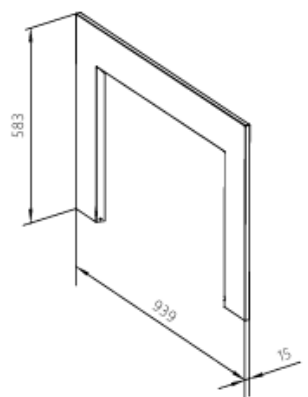

Meet Rusticstone: The Electric Fireplace Reimagined™
All the features you love, redefined with power, realism, and control.

RS30

RS36

RS42

| PART NUMBER | DESCRIPTION | 2026 MSRP |
|--|--|-------------|
| Step One Choose Size (Includes a remote, Comes with One-Piece Log Set Pre-Installed) | | |
| RS30 | 30" Indoor only Smart Built-In Electric Fireplace, WiFi Enabled, Programable Remote Control, Multi-Color Flames, Adjustable Flame Speeds | \$ 1,499.00 |
| RS36 | 36" Indoor only Smart Built-In Electric Fireplace, WiFi Enabled, Programable Remote Control, Multi-Color Flames, Adjustable Flame Speeds | \$ 1,799.00 |
| RS42 | 42" Indoor only Smart Built-In Electric Fireplace, WiFi Enabled, Programable Remote Control, Multi-Color Flames, Adjustable Flame Speeds | \$ 1,999.00 |
| Step Two Choose a Log-Set (Optional) | | |
| Note | refer to page 5, log-set pricing | |
| Step Three Choose a Trim (Optional) | | |
| RS30-3 | Fire & Ice RusticStone - 3 Sided Trim Kit for the RS30 | \$ 309.00 |
| RS30-4 | Fire & Ice RusticStone - 4 Sided Trim Kit for the RS30 | \$ 419.00 |
| RS36-3 | Fire & Ice RusticStone - 3 Sided Trim Kit for the RS36 | \$ 309.00 |
| RS36-4 | Fire & Ice RusticStone - 4 Sided Trim Kit for the RS36 | \$ 419.00 |
| RS42-3 | Fire & Ice RusticStone - 3 Sided Trim Kit for the RS42 | \$ 309.00 |
| RS42-4 | Fire & Ice RusticStone - 4 Sided Trim Kit for the RS42 | \$ 419.00 |
| Step Four Choose a Pedestal Display (Optional) | | |
| RS36-BLK-PDS | Contemporary Pedestal Display with Storage Compartment for RS36 - Blk Color | \$ 599.00 |
| RS42-BLK-PDS | Contemporary Pedestal Display with Storage Compartment for RS42 - Blk Color | \$ 649.00 |