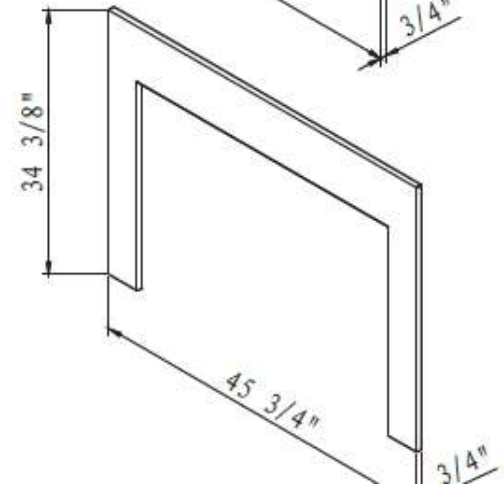

TRD SERIES

TECH SPECIFICATIONS

TRD-26 Smart

TRD-30 Smart

TRD-33 Smart

TRD-38 Smart

SYM LUMINA SHOWN WITH MD OAK LOG SET

SYM SERIES