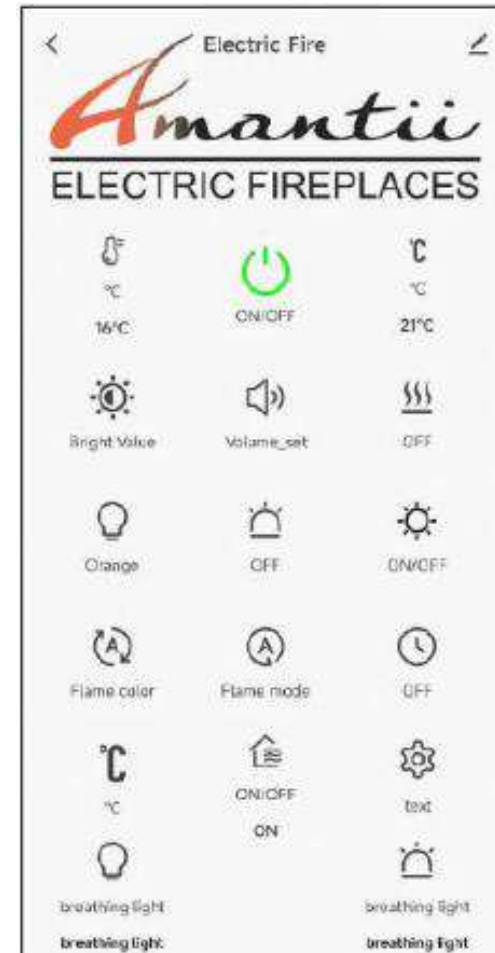

What makes us different

Amantii isn't just a fireplace—it's a premium lifestyle upgrade that combines design, technology, and convenience, giving your home the warmth and sophistication it deserves