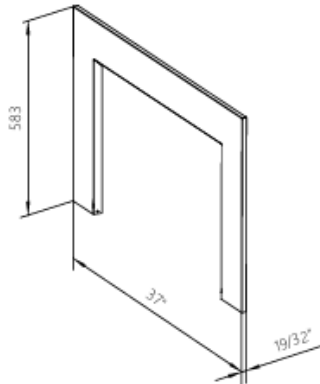

RusticStone

“The Fireplace That Raises the Bar”

RS36-BLK-PDS

WHY RusticStone

| Enhanced Flame Depth | Higher Heat Output | Realistic, Premium Logs | Customizable & Versatile |
|--|---|---|---|
| Mirrored back panel and crystal ember bed make the flames appear more vivid and lifelike | 10,000 BTU capacity can comfortably heat rooms up to 500 sq. ft., outperforming standard inserts. | Pre-installed Oak logs create a more authentic and cozy ambiance than molded or generic log sets. | Multiple sizes and optional Trim kits allow seamless integration into existing fireplaces |