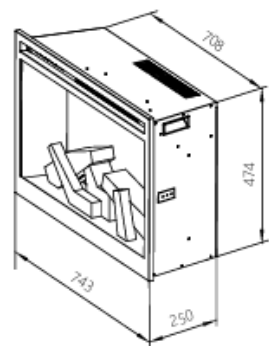

Meet Rusticstone: The Electric Fireplace Reimagined™
All the features you love, redefined with power, realism, and control.

RS30

RS36

RS42

| PART NUMBER | DESCRIPTION | 2026 MSRP |
|--|--|-------------|
| Step One Choose Size (Includes a remote, Comes with One-Piece Log Set Pre-Installed) | | |
| RS30 | 30" Indoor only Smart Built-In Electric Fireplace, WiFi Enabled, Programable Remote Control, Multi-Color Flames, Adjustable Flame Speeds | \$ 1,499.00 |
| RS36 | 36" Indoor only Smart Built-In Electric Fireplace, WiFi Enabled, Programable Remote Control, Multi-Color Flames, Adjustable Flame Speeds | \$ 1,799.00 |
| RS42 | 42" Indoor only Smart Built-In Electric Fireplace, WiFi Enabled, Programable Remote Control, Multi-Color Flames, Adjustable Flame Speeds | \$ 1,999.00 |
| Step Two Choose a Log-Set (Optional) | | |
| Note | refer to page 5, log-set pricing | |
| Step Three Choose a Trim (Optional) | | |
| RS30-3 | Fire & Ice RusticStone - 3 Sided Trim Kit for the RS30 | \$ 309.00 |
| RS30-4 | Fire & Ice RusticStone - 4 Sided Trim Kit for the RS30 | \$ 419.00 |
| RS36-3 | Fire & Ice RusticStone - 3 Sided Trim Kit for the RS36 | \$ 309.00 |
| RS36-4 | Fire & Ice RusticStone - 4 Sided Trim Kit for the RS36 | \$ 419.00 |
| RS42-3 | Fire & Ice RusticStone - 3 Sided Trim Kit for the RS42 | \$ 309.00 |
| RS42-4 | Fire & Ice RusticStone - 4 Sided Trim Kit for the RS42 | \$ 419.00 |
| Step Four Choose a Pedestal Display (Optional) | | |
| RS36-BLK-PDS | Contemporary Pedestal Display with Storage Compartment for RS36 - Blk Color | \$ 599.00 |
| RS42-BLK-PDS | Contemporary Pedestal Display with Storage Compartment for RS42 - Blk Color | \$ 649.00 |