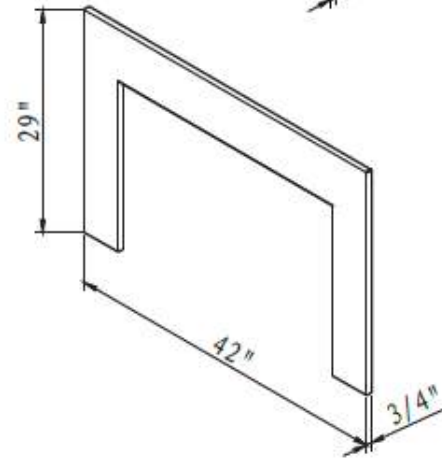

TRD SERIES

TECH SPECIFICATIONS

TRD-26 Smart

TRD-30 Smart

TRD-33 Smart

TRD-38 Smart

SYM LUMINA SHOWN WITH MD OAK LOG SET

SYM SERIES