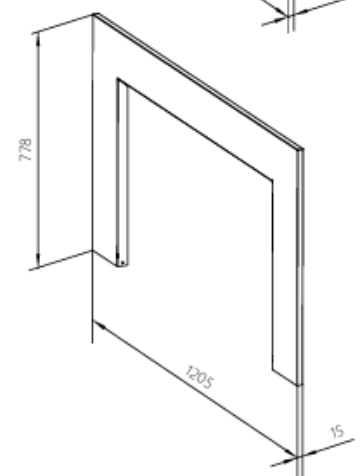

Meet Rusticstone: The Electric Fireplace Reimagined™
All the features you love, redefined with power, realism, and control.

RS30

RS36

RS42

| PART NUMBER | DESCRIPTION | 2026 MSRP |
|--|--|-------------|
| Step One Choose Size (Includes a remote, Comes with One-Piece Log Set Pre-Installed) | | |
| RS30 | 30" Indoor only Smart Built-In Electric Fireplace, WiFi Enabled, Programable Remote Control, Multi-Color Flames, Adjustable Flame Speeds | \$ 1,499.00 |
| RS36 | 36" Indoor only Smart Built-In Electric Fireplace, WiFi Enabled, Programable Remote Control, Multi-Color Flames, Adjustable Flame Speeds | \$ 1,799.00 |
| RS42 | 42" Indoor only Smart Built-In Electric Fireplace, WiFi Enabled, Programable Remote Control, Multi-Color Flames, Adjustable Flame Speeds | \$ 1,999.00 |
| Step Two Choose a Log-Set (Optional) | | |
| Note | refer to page 5, log-set pricing | |
| Step Three Choose a Trim (Optional) | | |
| RS30-3 | Fire & Ice RusticStone - 3 Sided Trim Kit for the RS30 | \$ 309.00 |
| RS30-4 | Fire & Ice RusticStone - 4 Sided Trim Kit for the RS30 | \$ 419.00 |
| RS36-3 | Fire & Ice RusticStone - 3 Sided Trim Kit for the RS36 | \$ 309.00 |
| RS36-4 | Fire & Ice RusticStone - 4 Sided Trim Kit for the RS36 | \$ 419.00 |
| RS42-3 | Fire & Ice RusticStone - 3 Sided Trim Kit for the RS42 | \$ 309.00 |
| RS42-4 | Fire & Ice RusticStone - 4 Sided Trim Kit for the RS42 | \$ 419.00 |
| Step Four Choose a Pedestal Display (Optional) | | |
| RS36-BLK-PDS | Contemporary Pedestal Display with Storage Compartment for RS36 - Blk Color | \$ 599.00 |
| RS42-BLK-PDS | Contemporary Pedestal Display with Storage Compartment for RS42 - Blk Color | \$ 649.00 |