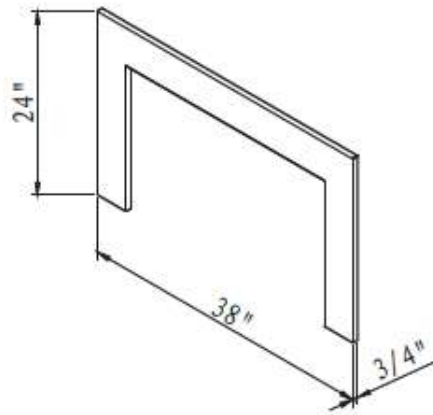

TRD SERIES

TECH SPECIFICATIONS

TRD-26 Smart

TRD-30 Smart

TRD-33 Smart

TRD-38 Smart

SYM LUMINA SHOWN WITH MD OAK LOG SET

SYM SERIES