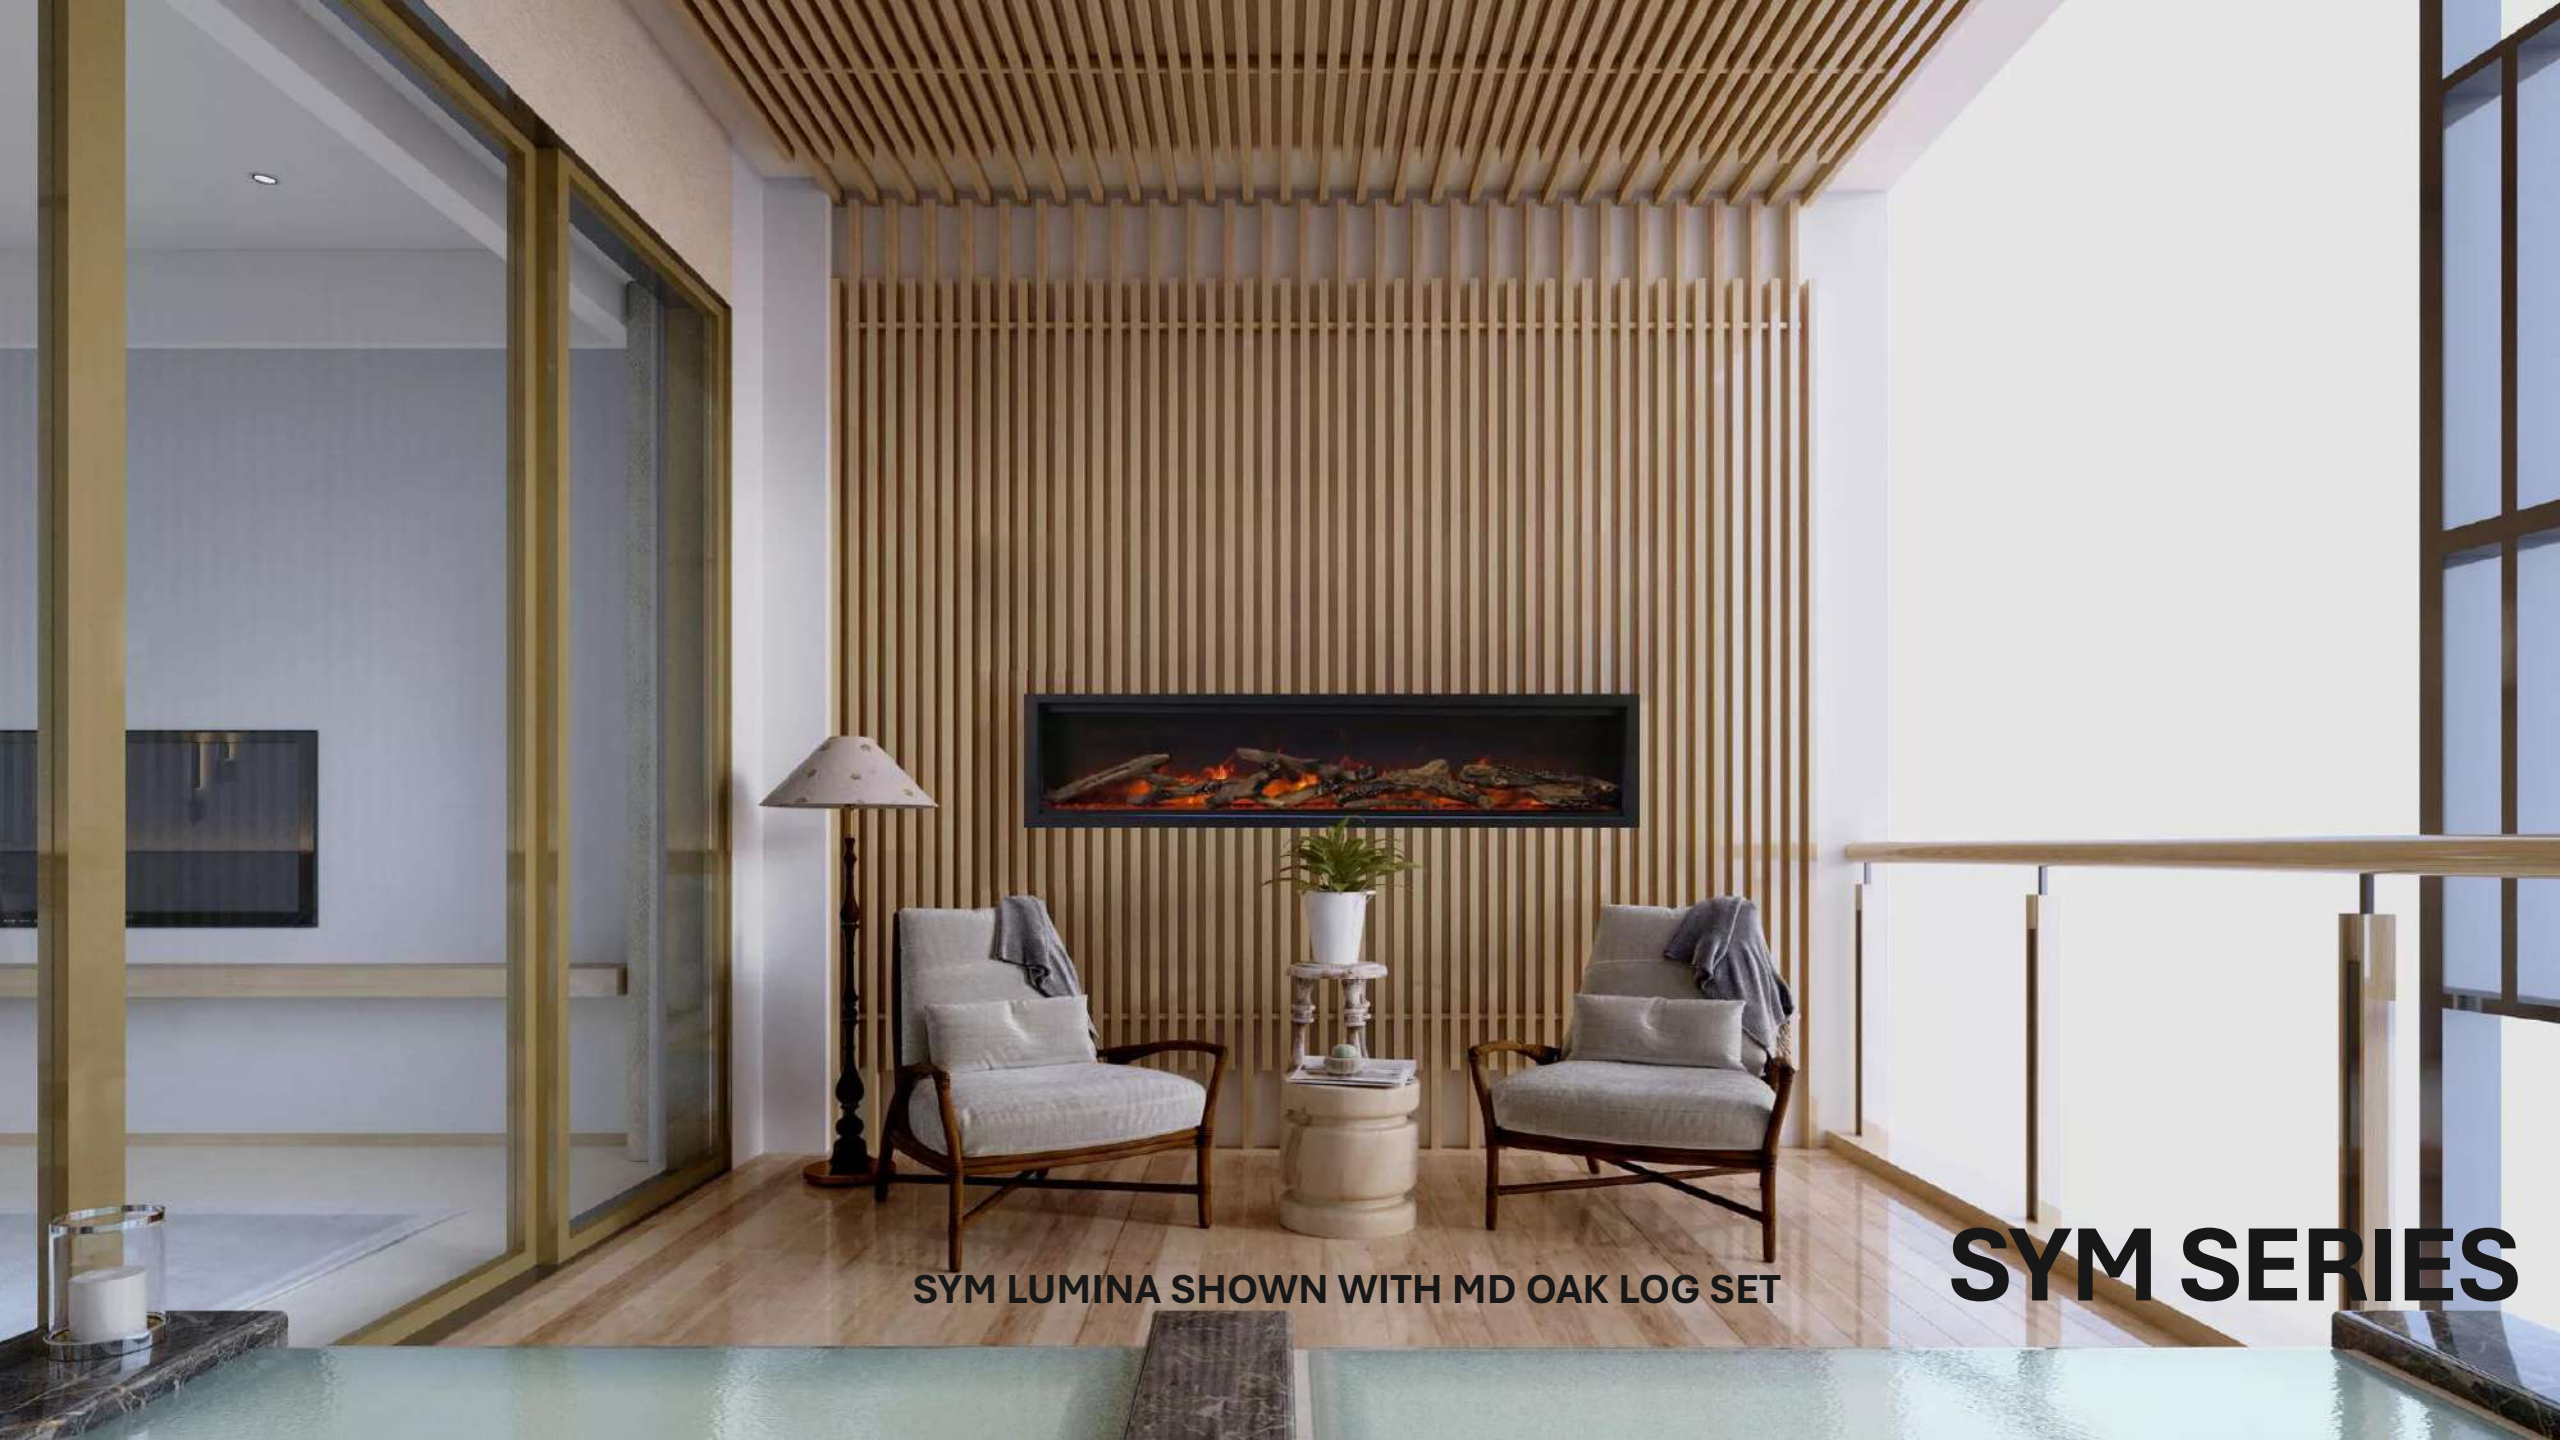

TRD SERIES

TECH SPECIFICATIONS

TRD-26 Smart

TRD-30 Smart

TRD-33 Smart

TRD-38 Smart

SYM LUMINA SHOWN WITH MD OAK LOG SET

SYM SERIES