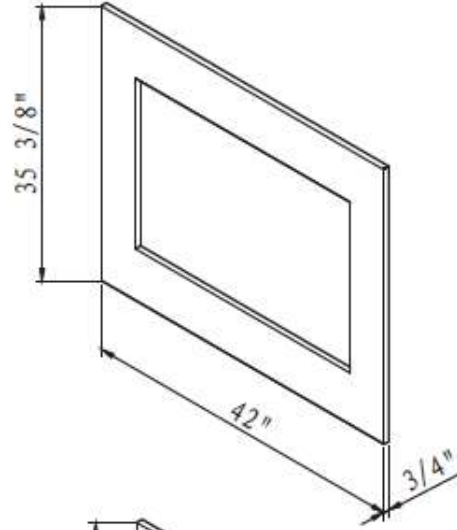

TRD SERIES

TECH SPECIFICATIONS

TRD-26 Smart

TRD-30 Smart

TRD-33 Smart

TRD-38 Smart

SYM LUMINA SHOWN WITH MD OAK LOG SET

SYM SERIES