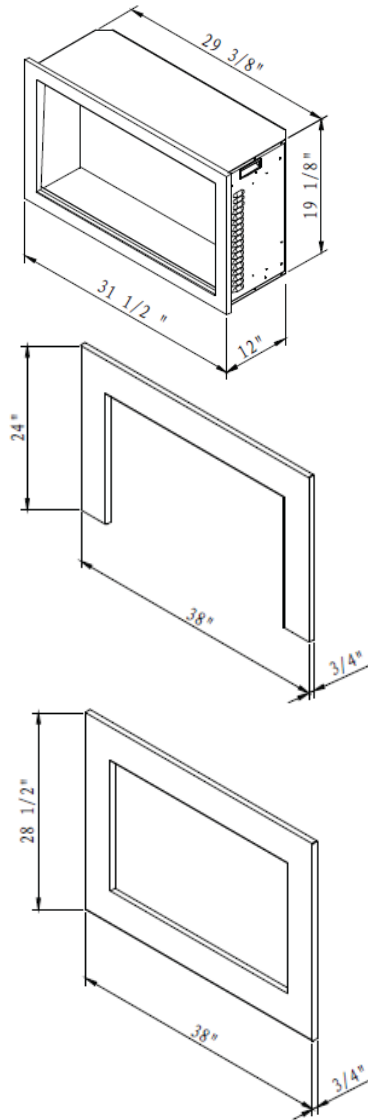

**TRD 30 Lumina
& Bespoke**