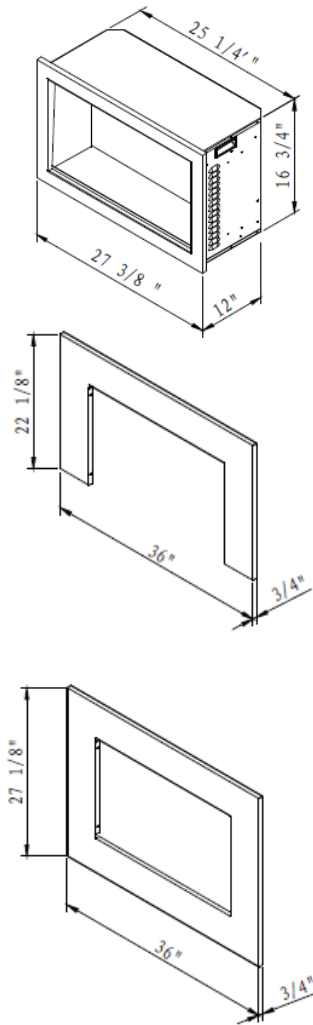

RS30

**TRD 26 Lumina
& Bespoke**