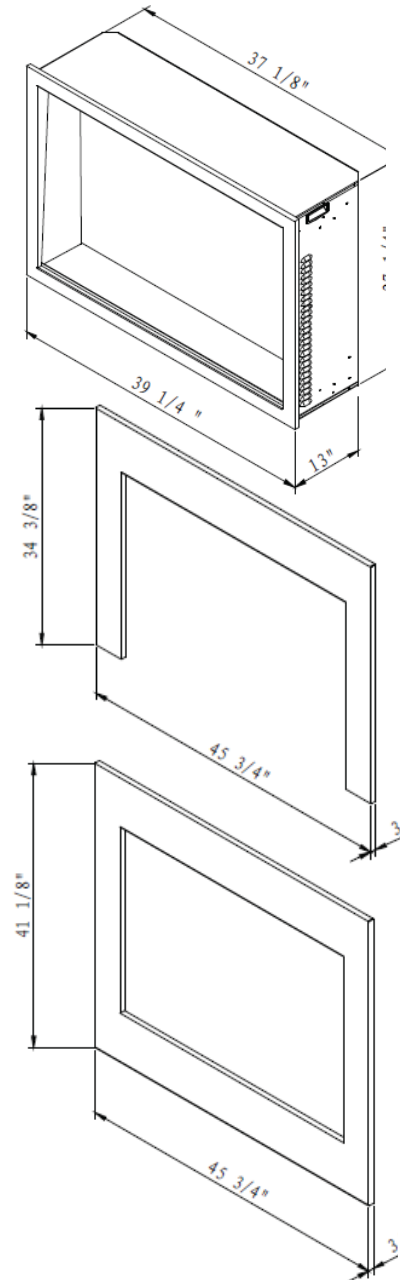

RS42

**TRD 38 Lumina
& Bespoke**