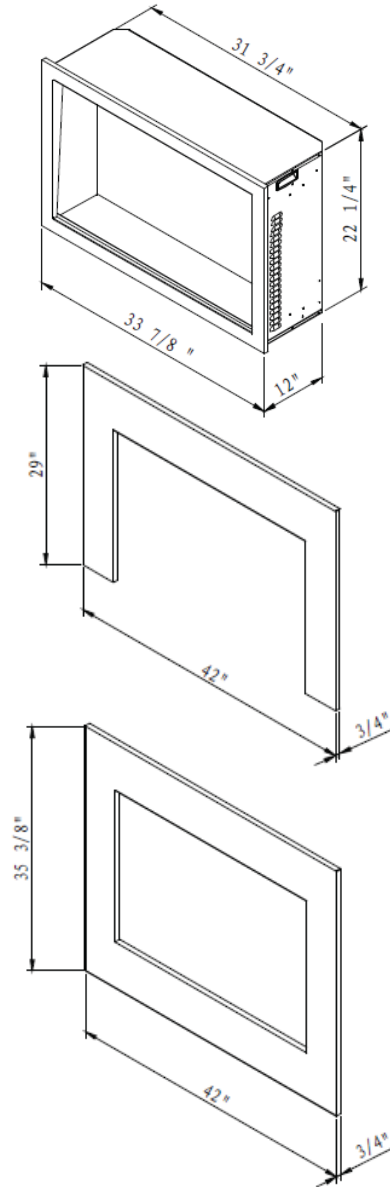

RS36

**TRD 33 Lumina
& Bespoke**